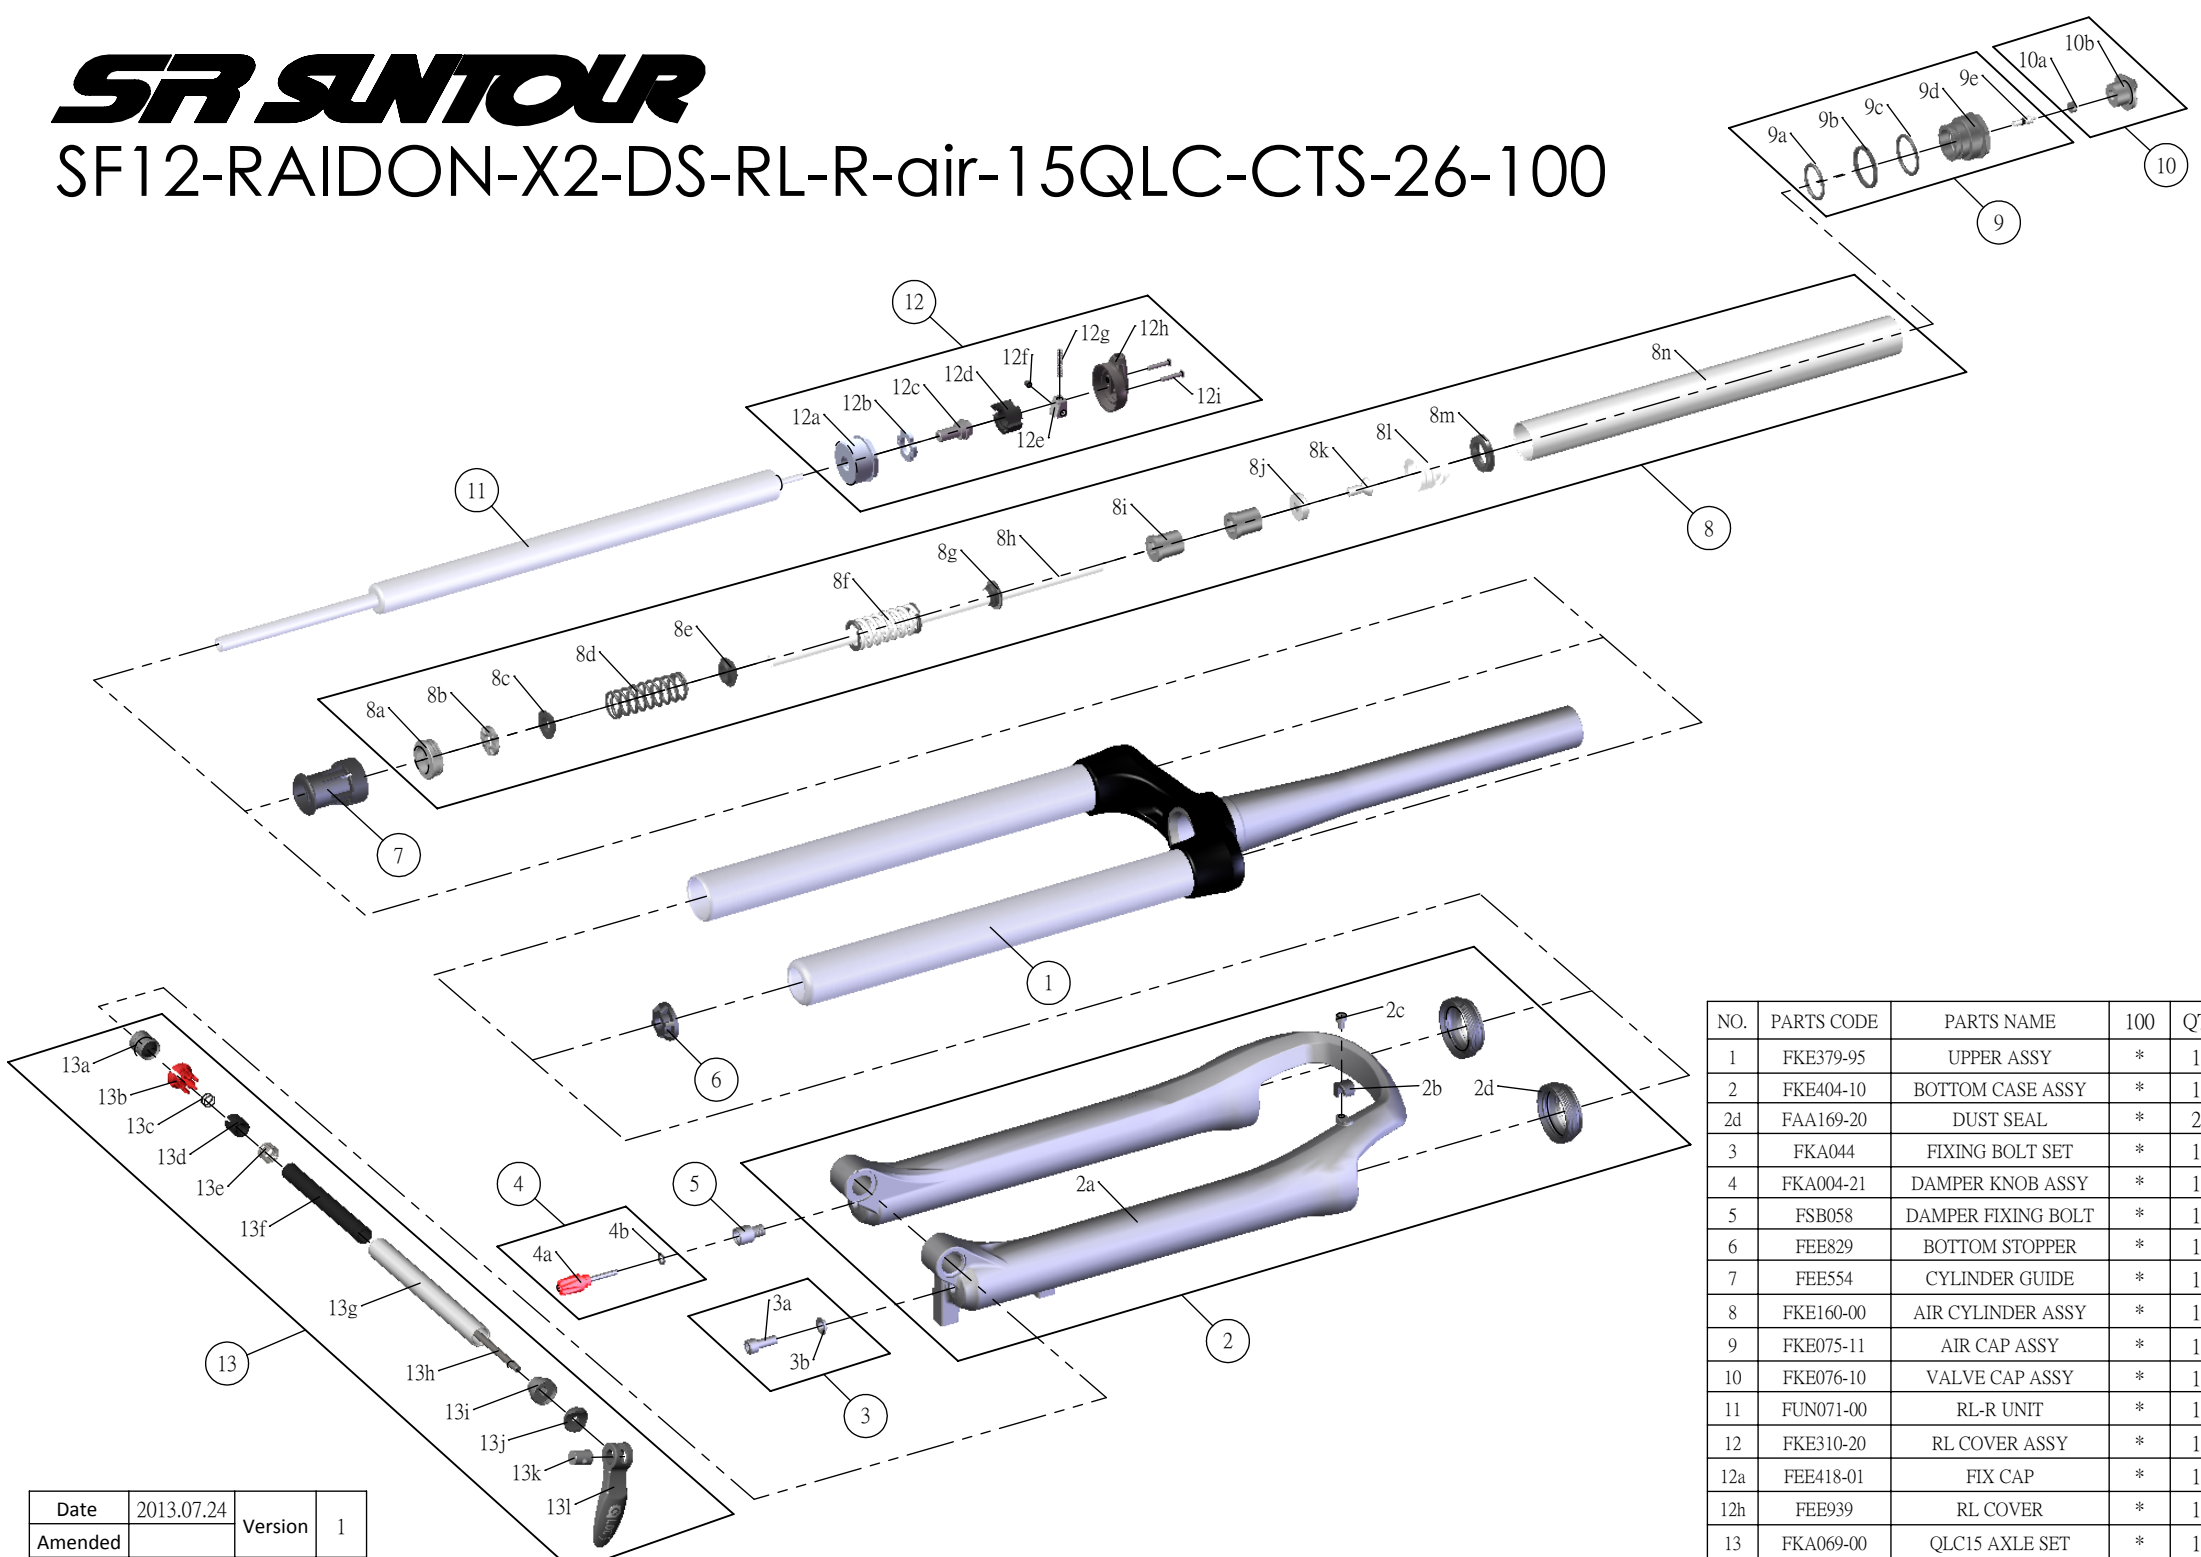

## SF12-RAIDON-X2-DS-RL-R-air-15QLC-CTS-26-100

NO.	PARTS CODE	PARTS NAME	100	QT
1	FKE379-95	UPPER ASSY	*	1
2	FKE404-10	BOTTOM CASE ASSY	*	1
2d	FAA169-20	DUST SEAL	*	2
3	FKA044	FIXING BOLT SET	*	1
4	FKA004-21	DAMPER KNOB ASSY	*	1
5	FSB058	DAMPER FIXING BOLT	*	1
6	FEE829	BOTTOM STOPPER	*	1
7	FEE554	CYLINDER GUIDE	*	1
8	FKE160-00	AIR CYLINDER ASSY	*	1
9	FKE075-11	AIR CAP ASSY	*	1
10	FKE076-10	VALVE CAP ASSY	*	1
11	FUN071-00	RL-R UNIT	*	1
12	FKE310-20	RL COVER ASSY	*	1
12a	FEE418-01	FIX CAP	*	1
12h	FEE939	RL COVER	*	1
13	FKA069-00	QLC15 AXLE SET	*	1