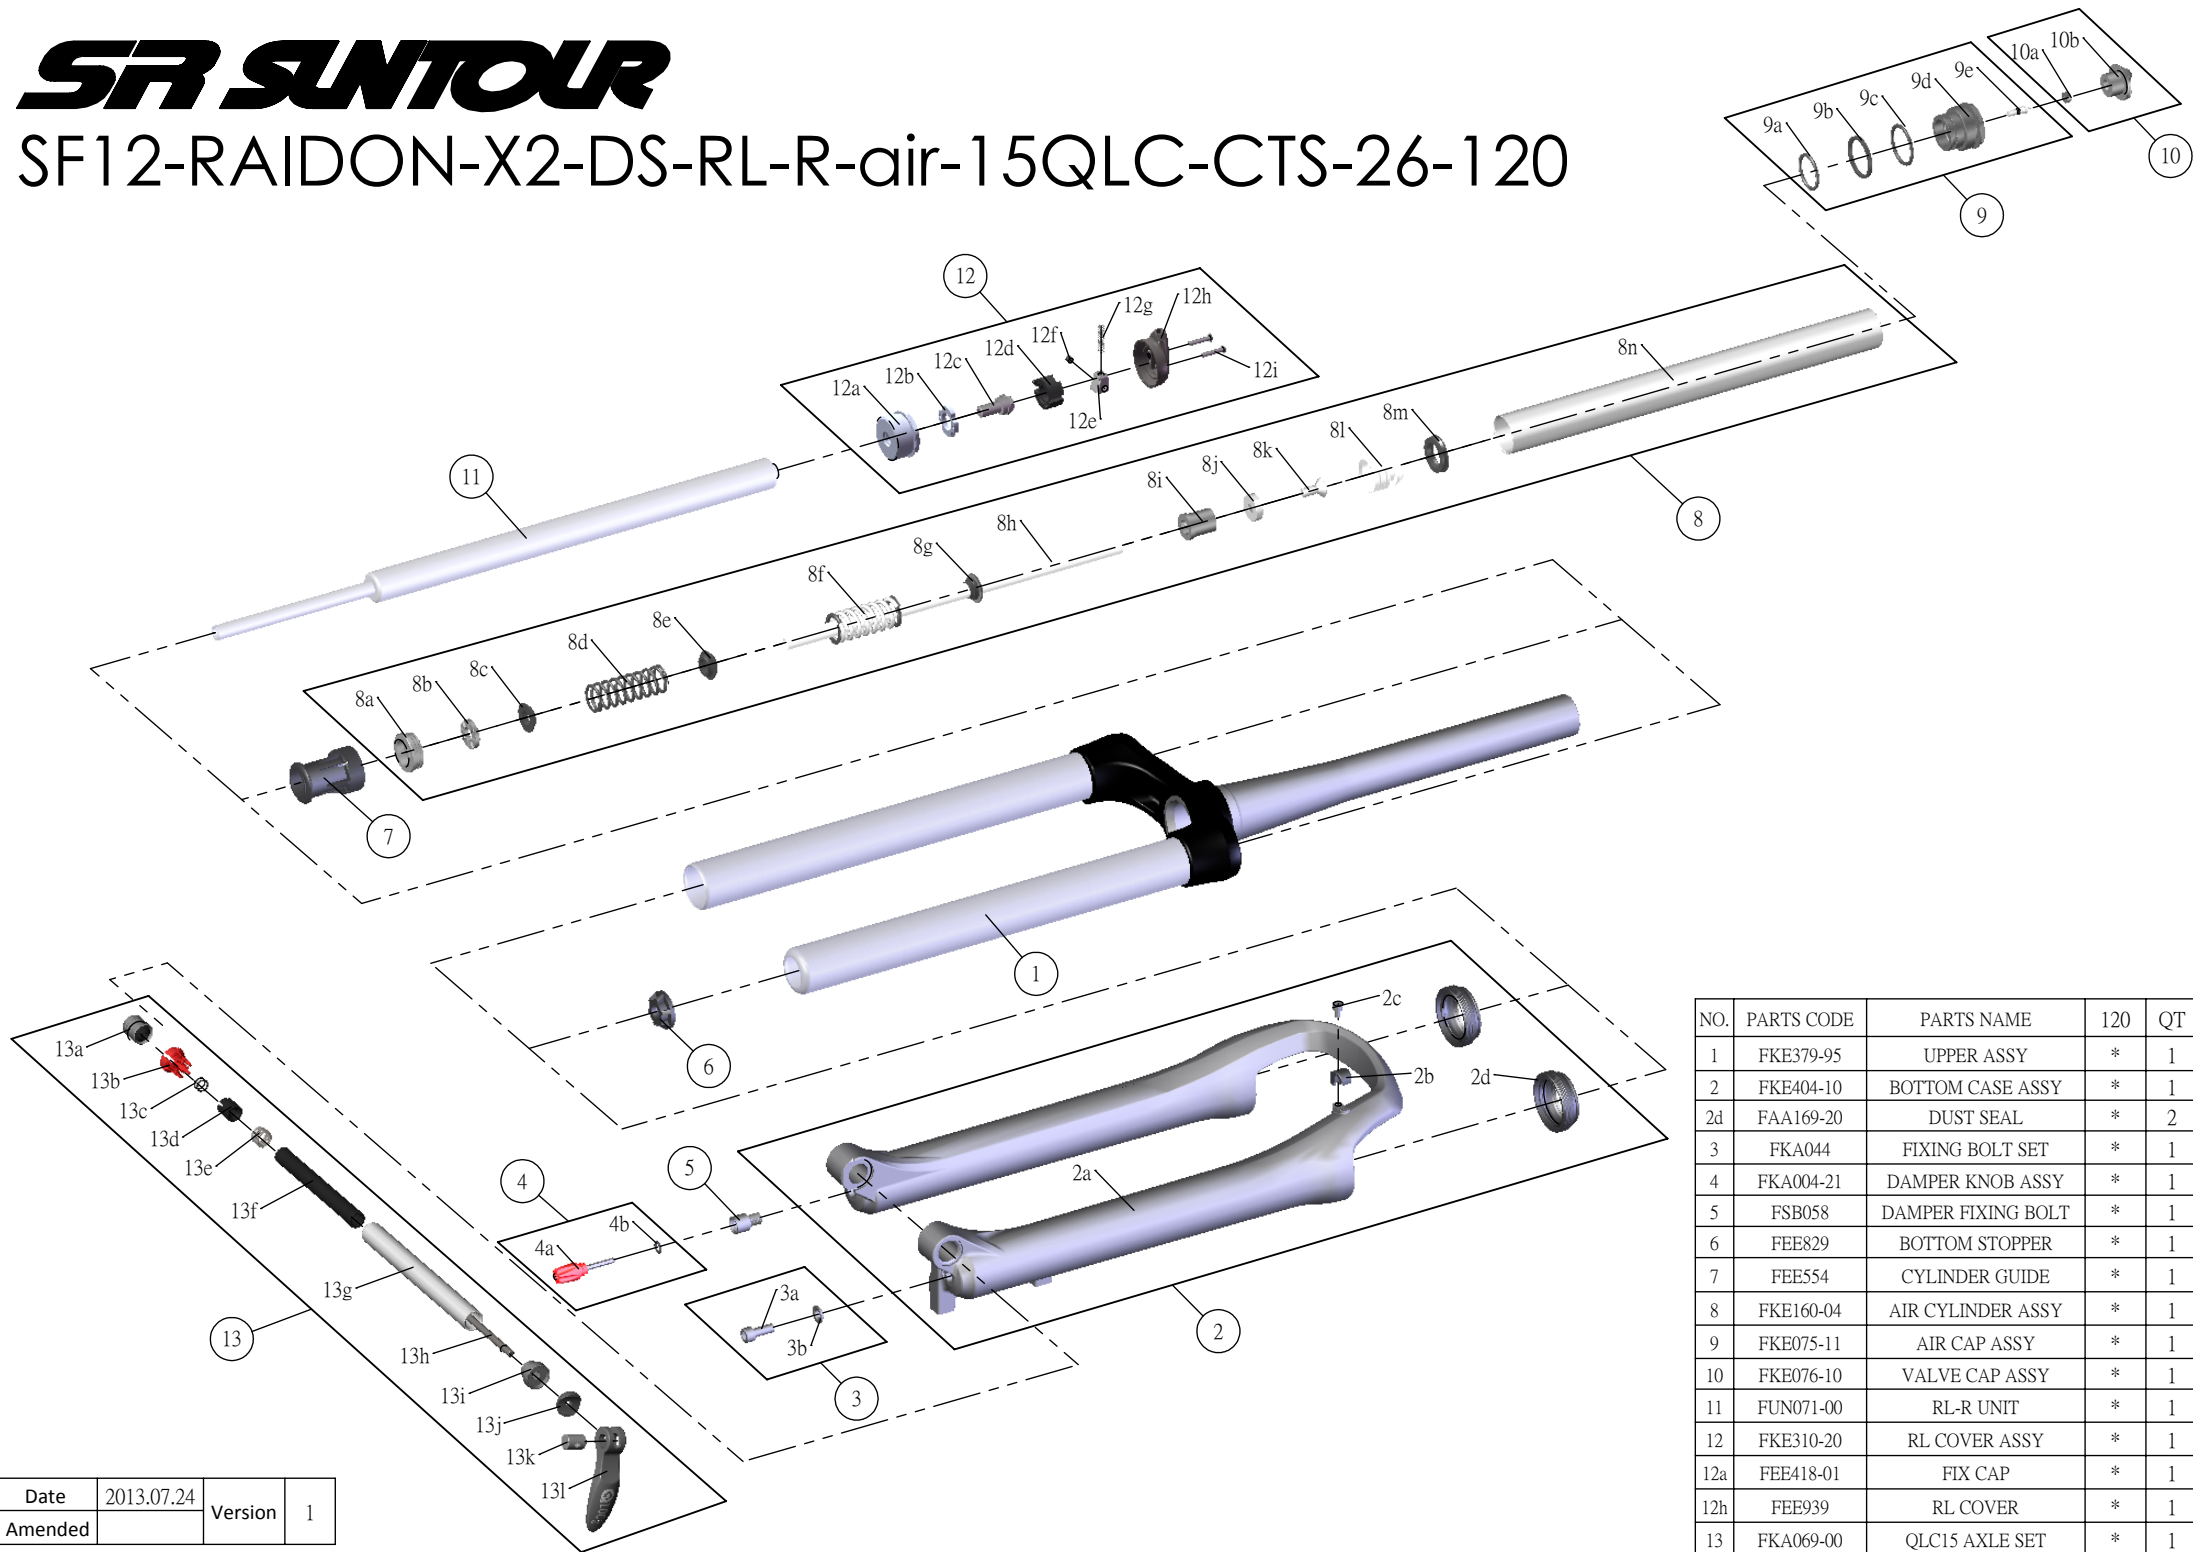

SUNTOUR

SF12-RAIDON-X2-DS-RL-R-air-15QLC-CTS-26-120

NO.	PARTS CODE	PARTS NAME	120	QT
1	FKE379-95	UPPER ASSY	*	1
2	FKE404-10	BOTTOM CASE ASSY	*	1
2d	FAA169-20	DUST SEAL	*	2
3	FKA044	FIXING BOLT SET	*	1
4	FKA004-21	DAMPER KNOB ASSY	*	1
5	FSB058	DAMPER FIXING BOLT	*	1
6	FEE829	BOTTOM STOPPER	*	1
7	FEE554	CYLINDER GUIDE	*	1
8	FKE160-04	AIR CYLINDER ASSY	*	1
9	FKE075-11	AIR CAP ASSY	*	1
10	FKE076-10	VALVE CAP ASSY	*	1
11	FUN071-00	RL-R UNIT	*	1
12	FKE310-20	RL COVER ASSY	*	1
12a	FEE418-01	FIX CAP	*	1
12h	FEE939	RL COVER	*	1
13	FKA069-00	QLC15 AXLE SET	*	1