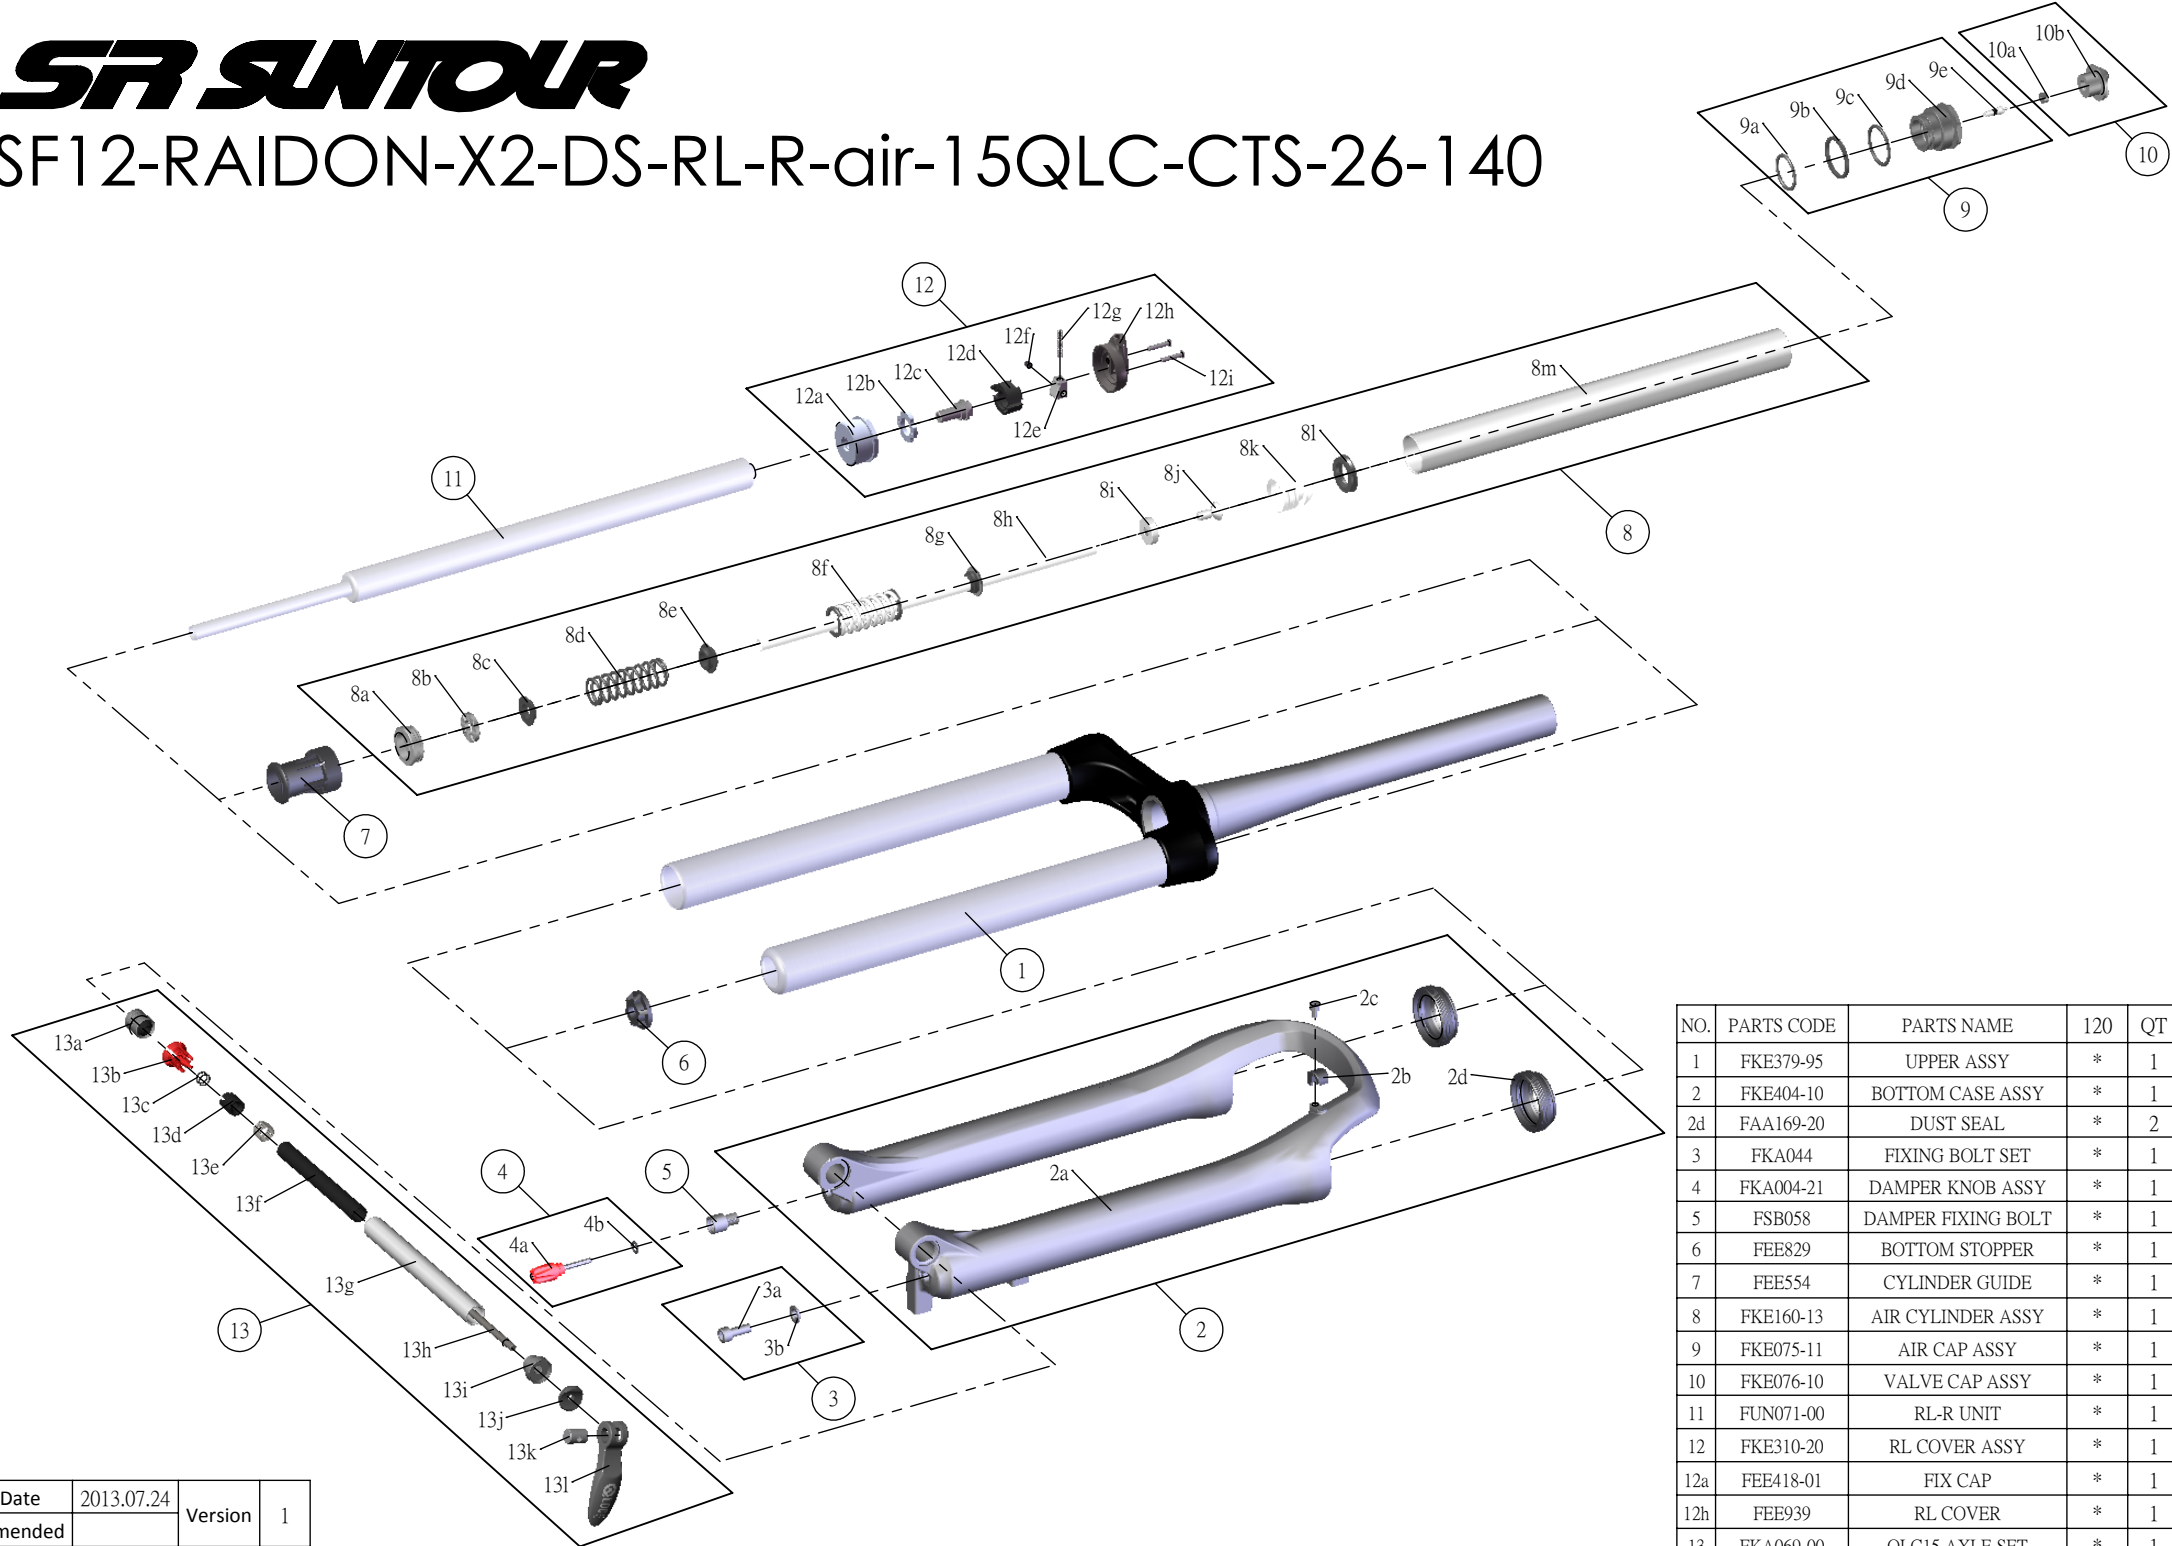

## SF12-RAIDON-X2-DS-RL-R-air-15QLC-CTS-26-140

NO.	PARTS CODE	PARTS NAME	120	QT
1	FKE379-95	UPPER ASSY	*	1
2	FKE404-10	BOTTOM CASE ASSY	*	1
2d	FAA169-20	DUST SEAL	*	2
3	FKA044	FIXING BOLT SET	*	1
4	FKA004-21	DAMPER KNOB ASSY	*	1
5	FSB058	DAMPER FIXING BOLT	*	1
6	FEE829	BOTTOM STOPPER	*	1
7	FEE554	CYLINDER GUIDE	*	1
8	FKE160-13	AIR CYLINDER ASSY	*	1
9	FKE075-11	AIR CAP ASSY	*	1
10	FKE076-10	VALVE CAP ASSY	*	1
11	FUN071-00	RL-R UNIT	*	1
12	FKE310-20	RL COVER ASSY	*	1
12a	FEE418-01	FIX CAP	*	1
12h	FEE939	RL COVER	*	1
13	FKA069-00	QLC15 AXLE SET	*	1