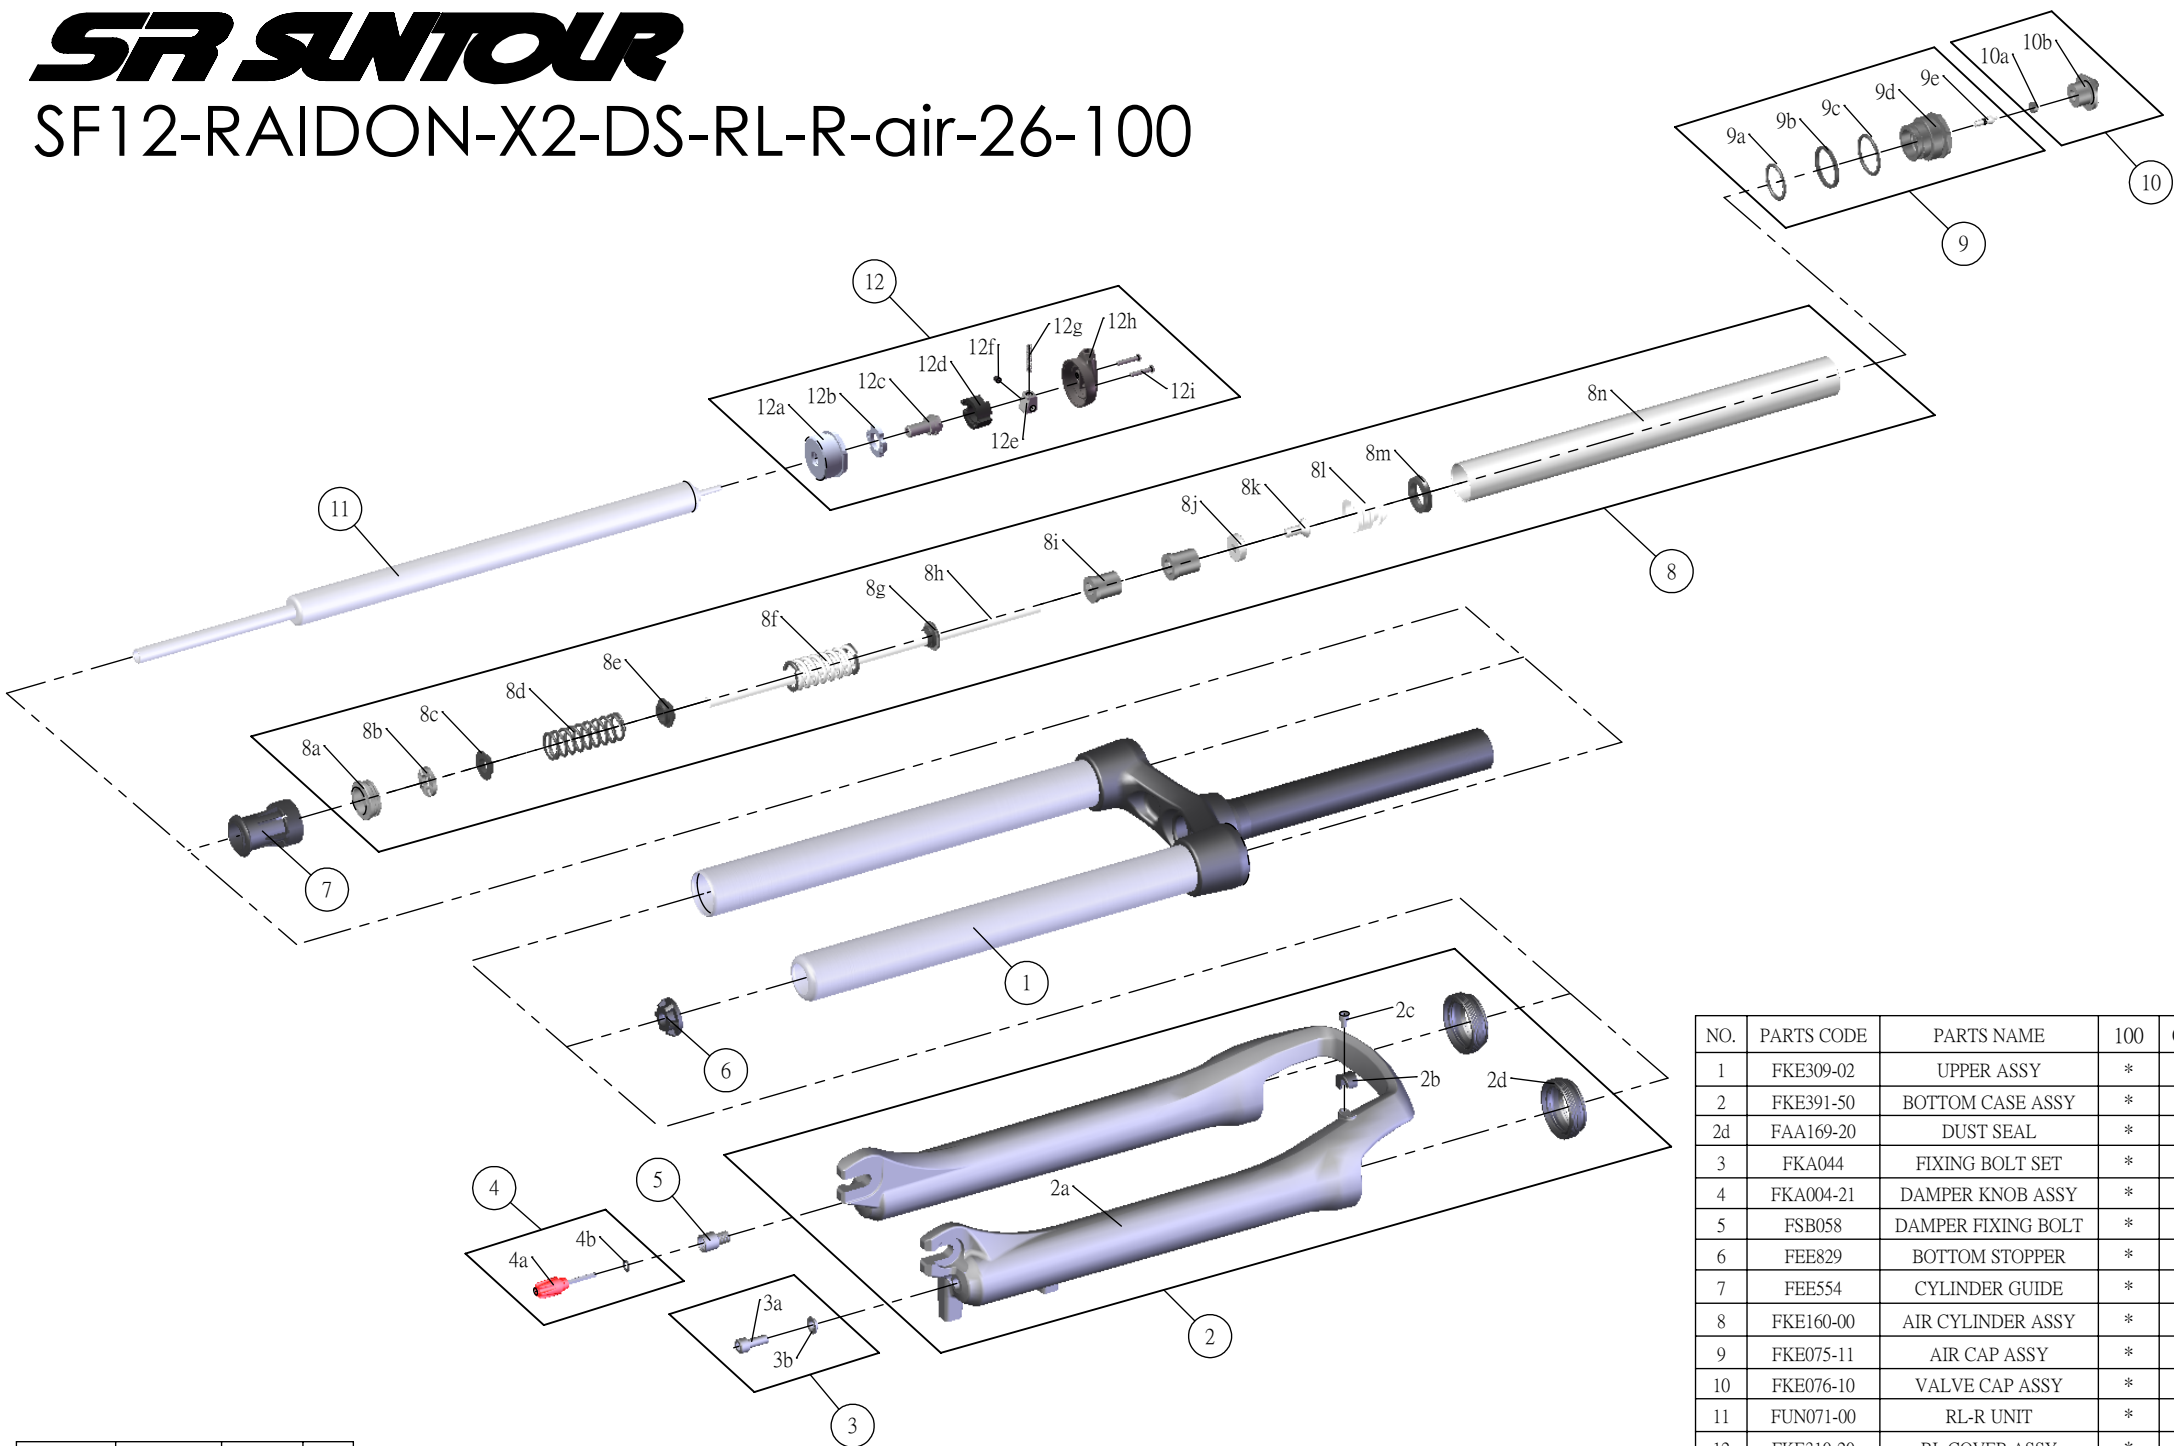

## SF12-RAIDON-X2-DS-RL-R-air-26-100

NO.	PARTS CODE	PARTS NAME	100	QT
1	FKE309-02	UPPER ASSY	*	1
2	FKE391-50	BOTTOM CASE ASSY	*	1
2d	FAA169-20	DUST SEAL	*	2
3	FKA044	FIXING BOLT SET	*	1
4	FKA004-21	DAMPER KNOB ASSY	*	1
5	FSB058	DAMPER FIXING BOLT	*	1
6	FEE829	BOTTOM STOPPER	*	1
7	FEE554	CYLINDER GUIDE	*	1
8	FKE160-00	AIR CYLINDER ASSY	*	1
9	FKE075-11	AIR CAP ASSY	*	1
10	FKE076-10	VALVE CAP ASSY	*	1
11	FUN071-00	RL-R UNIT	*	1
12	FKE310-20	RL COVER ASSY	*	1
12a	FEE418-01	FIX CAP	*	1
12h	FEE939	RL COVER	*	1