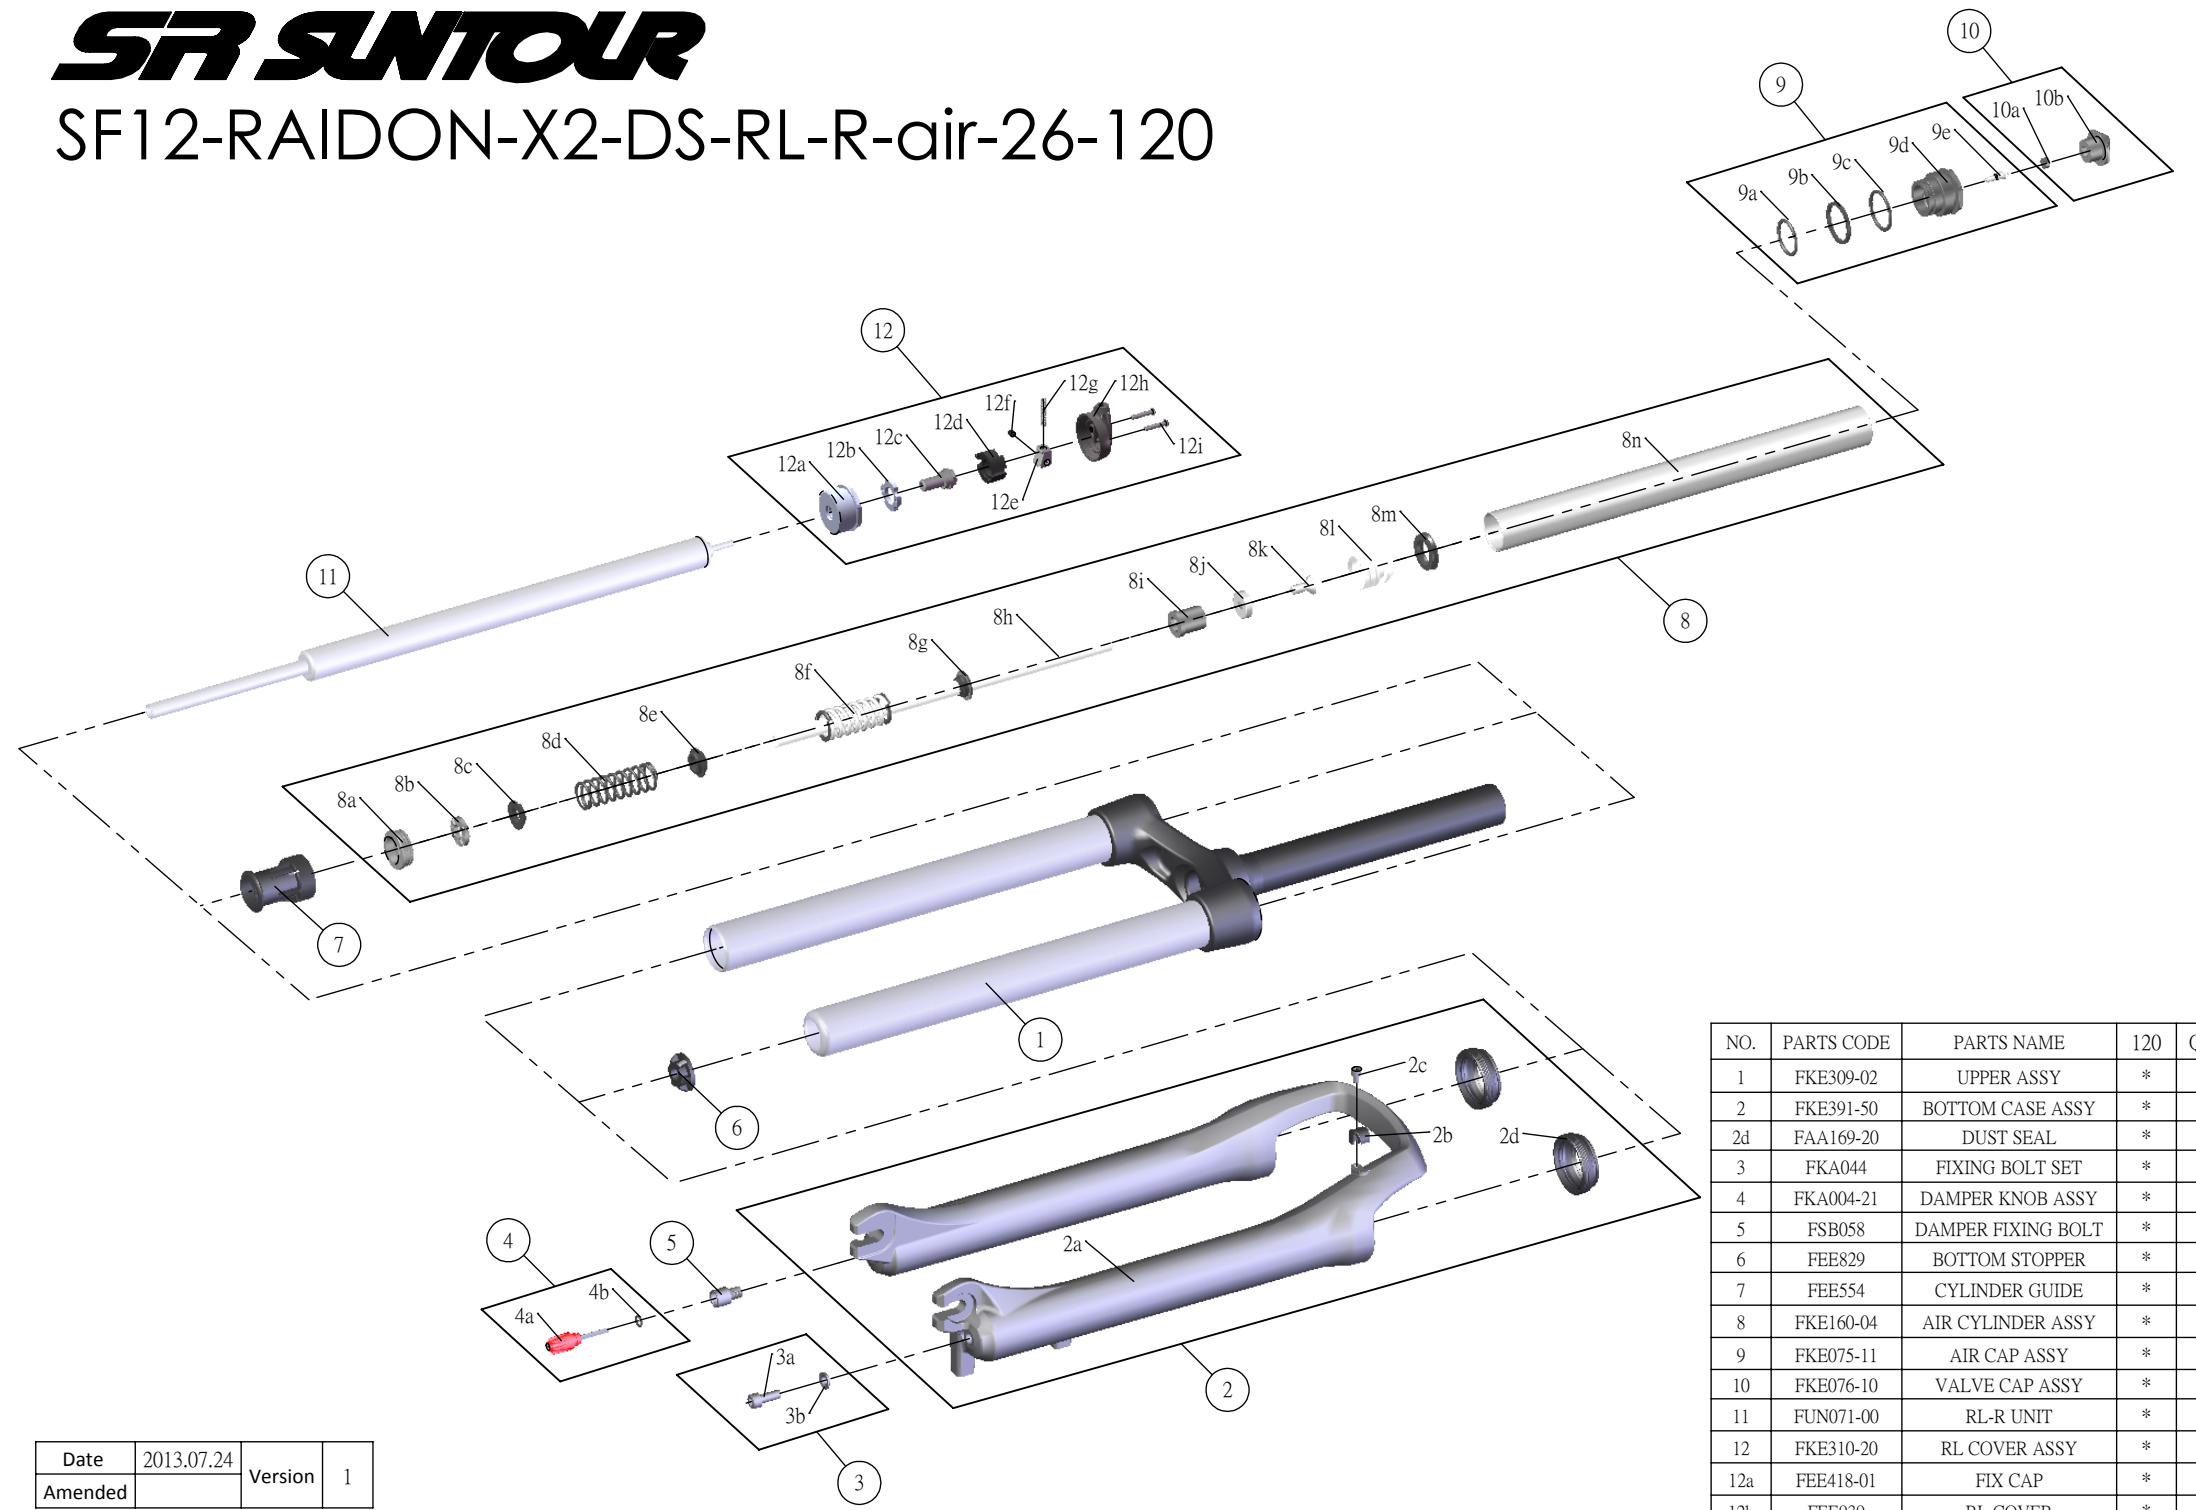

SF SUNTOUR

SF12-RAIDON-X2-DS-RL-R-air-26-120

NO.	PARTS CODE	PARTS NAME	120	QT
1	FKE309-02	UPPER ASSY	*	1
2	FKE391-50	BOTTOM CASE ASSY	*	1
2d	FAA169-20	DUST SEAL	*	2
3	FKA044	FIXING BOLT SET	*	1
4	FKA004-21	DAMPER KNOB ASSY	*	1
5	FSB058	DAMPER FIXING BOLT	*	1
6	FEE829	BOTTOM STOPPER	*	1
7	FEE554	CYLINDER GUIDE	*	1
8	FKE160-04	AIR CYLINDER ASSY	*	1
9	FKE075-11	AIR CAP ASSY	*	1
10	FKE076-10	VALVE CAP ASSY	*	1
11	FUN071-00	RL-R UNIT	*	1
12	FKE310-20	RL COVER ASSY	*	1
12a	FEE418-01	FIX CAP	*	1
12h	FEE939	RL COVER	*	1