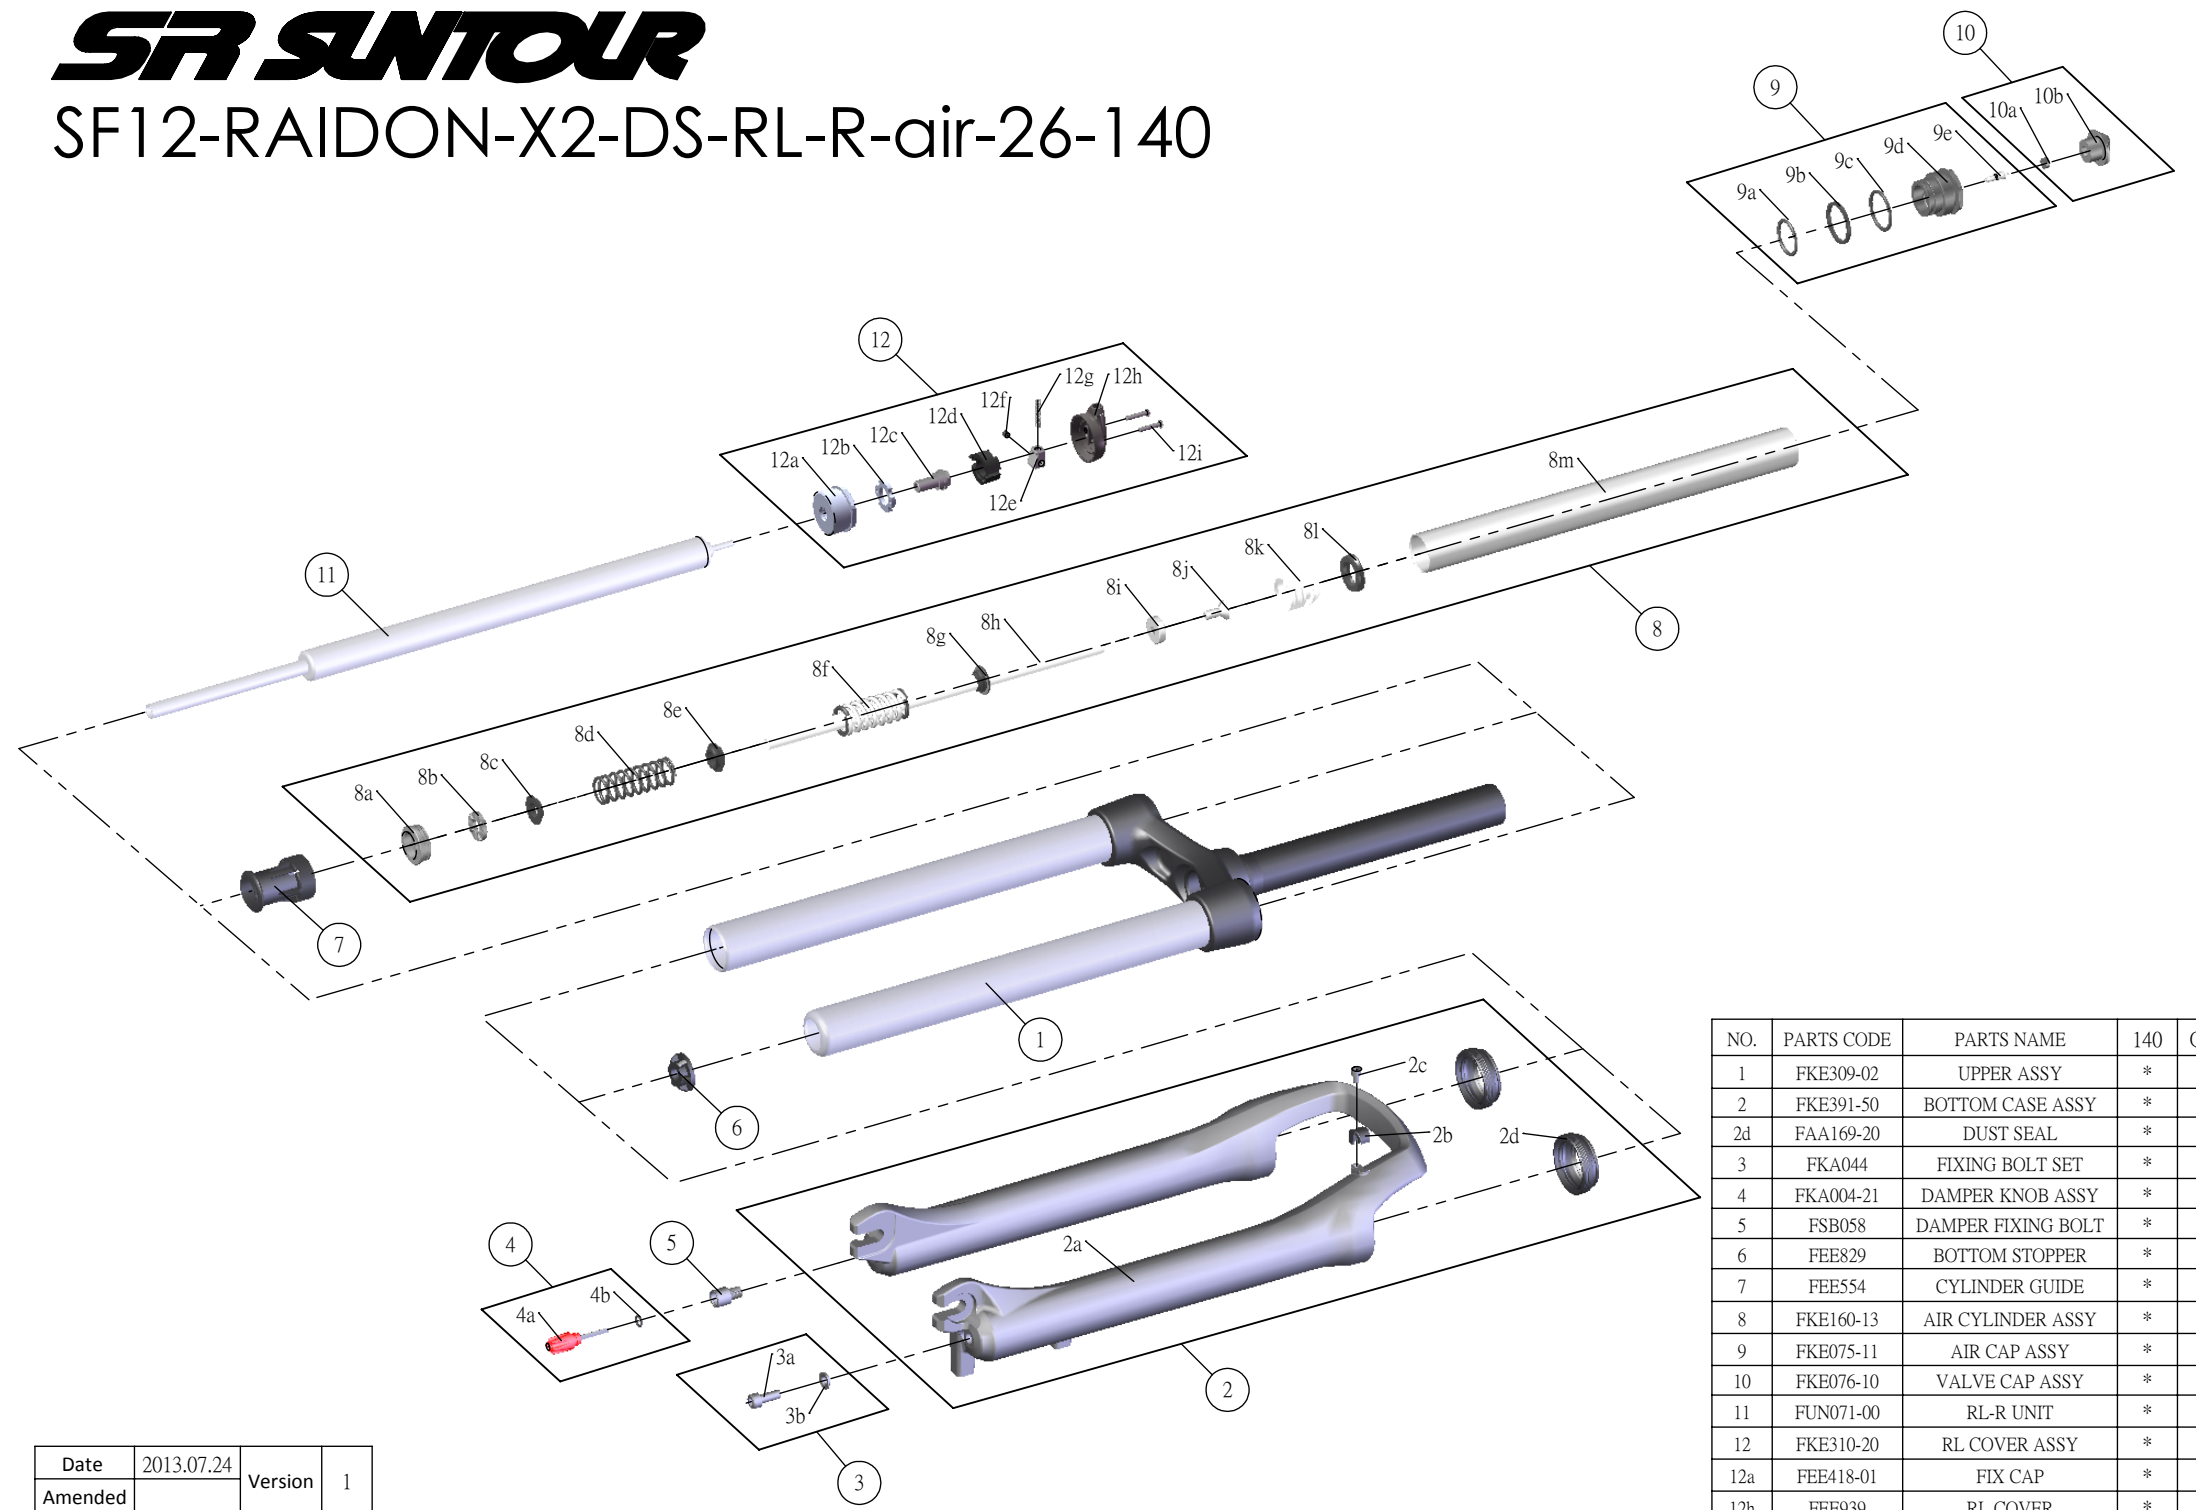

## SF12-RAIDON-X2-DS-RL-R-air-26-140

NO.	PARTS CODE	PARTS NAME	140	QT
1	FKE309-02	UPPER ASSY	*	1
2	FKE391-50	BOTTOM CASE ASSY	*	1
2d	FAA169-20	DUST SEAL	*	2
3	FKA044	FIXING BOLT SET	*	1
4	FKA004-21	DAMPER KNOB ASSY	*	1
5	FSB058	DAMPER FIXING BOLT	*	1
6	FEE829	BOTTOM STOPPER	*	1
7	FEE554	CYLINDER GUIDE	*	1
8	FKE160-13	AIR CYLINDER ASSY	*	1
9	FKE075-11	AIR CAP ASSY	*	1
10	FKE076-10	VALVE CAP ASSY	*	1
11	FUN071-00	RL-R UNIT	*	1
12	FKE310-20	RL COVER ASSY	*	1
12a	FEE418-01	FIX CAP	*	1
12h	FEE939	RL COVER	*	1