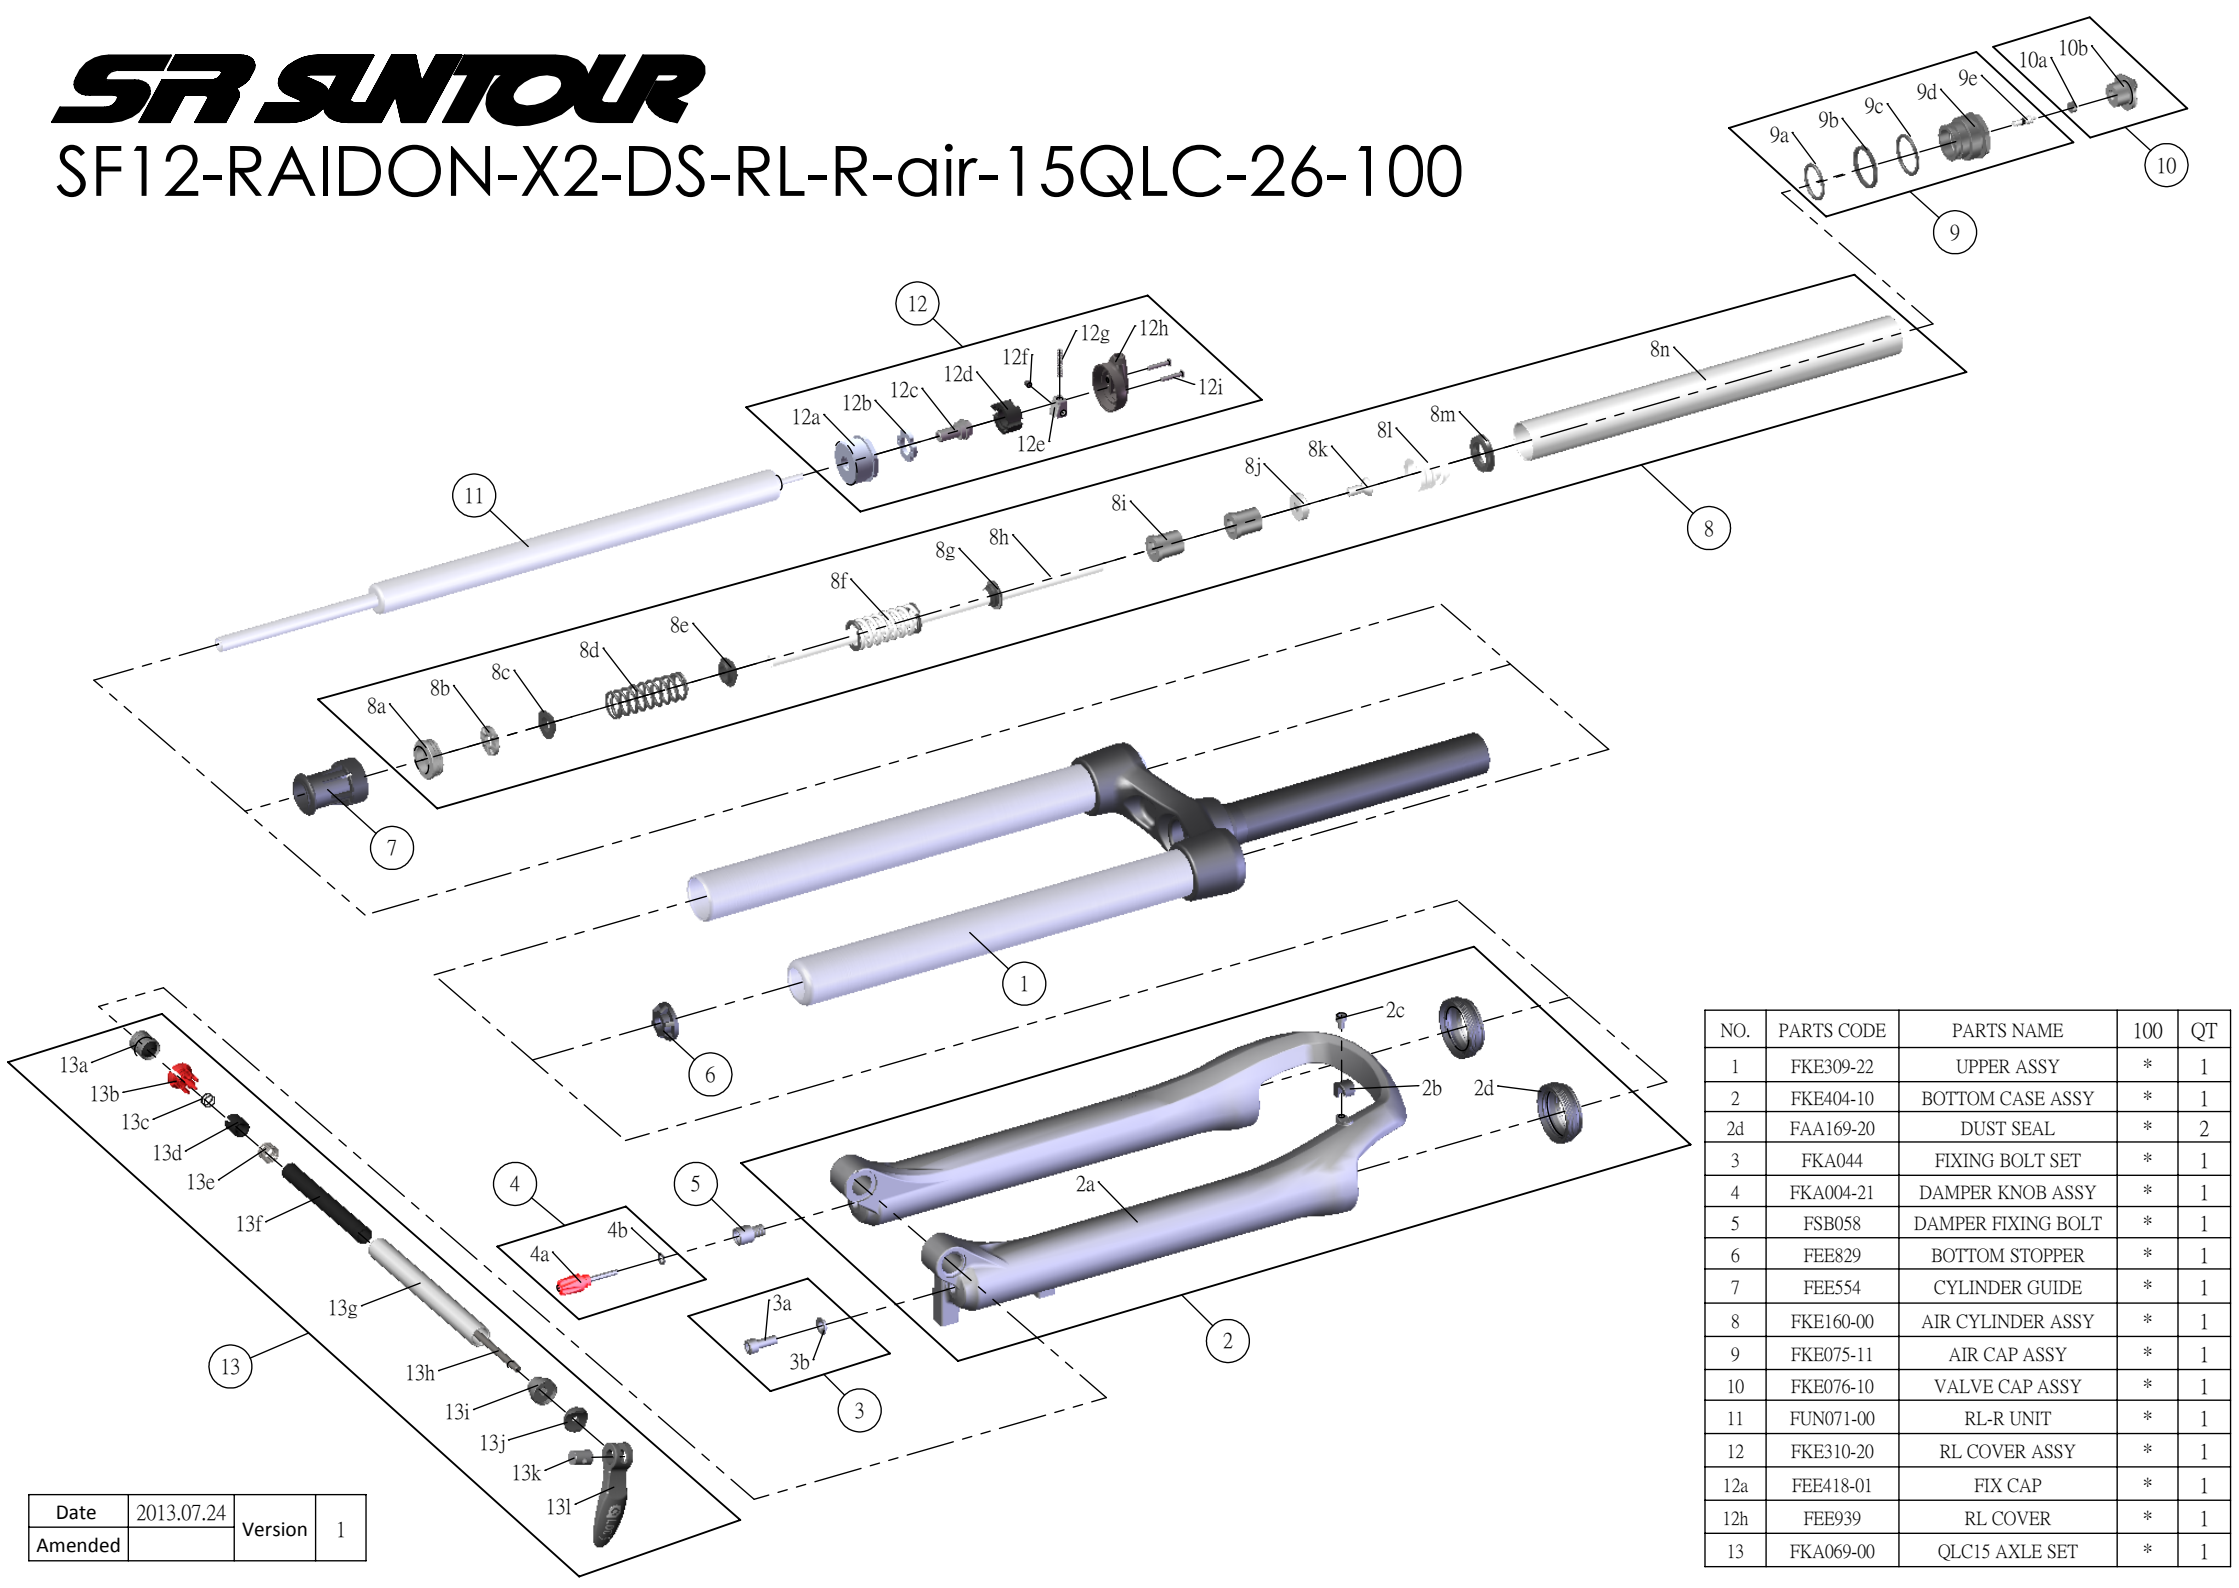

## SF12-RAIDON-X2-DS-RL-R-air-15QLC-26-100

NO.	PARTS CODE	PARTS NAME	100	QT
1	FKE309-22	UPPER ASSY	*	1
2	FKE404-10	BOTTOM CASE ASSY	*	1
2d	FAA169-20	DUST SEAL	*	2
3	FKA044	FIXING BOLT SET	*	1
4	FKA004-21	DAMPER KNOB ASSY	*	1
5	FSB058	DAMPER FIXING BOLT	*	1
6	FEE829	BOTTOM STOPPER	*	1
7	FEE554	CYLINDER GUIDE	*	1
8	FKE160-00	AIR CYLINDER ASSY	*	1
9	FKE075-11	AIR CAP ASSY	*	1
10	FKE076-10	VALVE CAP ASSY	*	1
11	FUN071-00	RL-R UNIT	*	1
12	FKE310-20	RL COVER ASSY	*	1
12a	FEE418-01	FIX CAP	*	1
12h	FEE939	RL COVER	*	1
13	FKA069-00	QLC15 AXLE SET	*	1