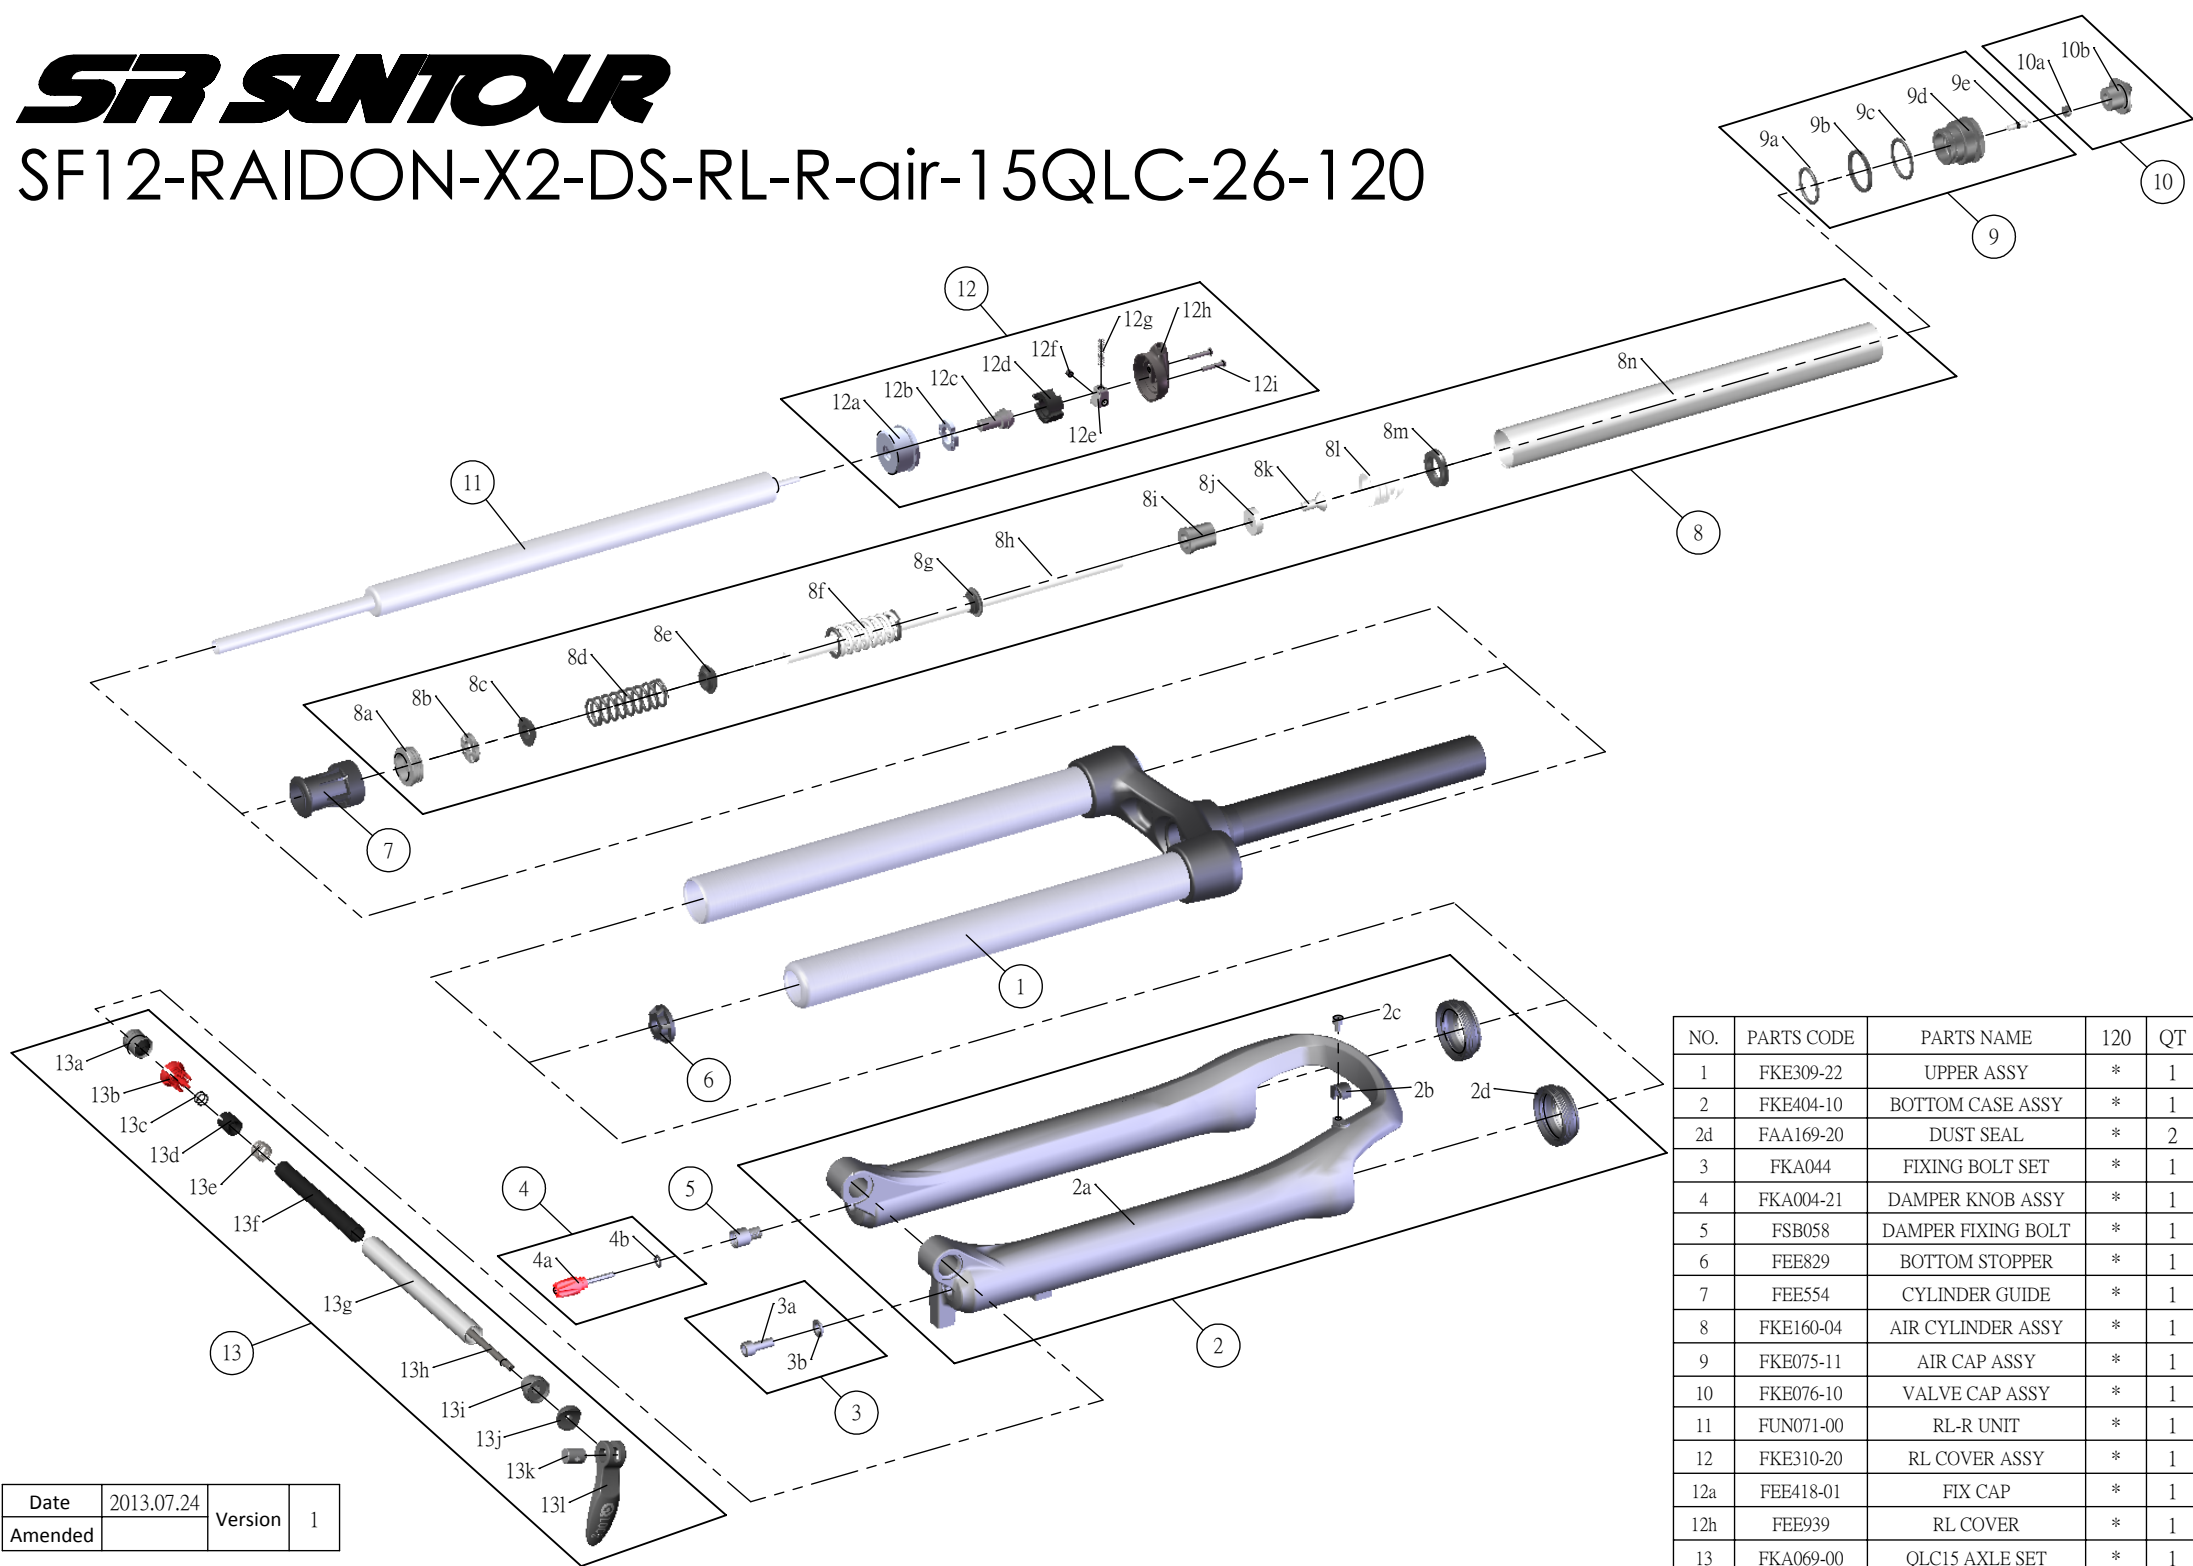

## SF12-RAIDON-X2-DS-RL-R-air-15QLC-26-120

NO.	PARTS CODE	PARTS NAME	120	QT
1	FKE309-22	UPPER ASSY	*	1
2	FKE404-10	BOTTOM CASE ASSY	*	1
2d	FAA169-20	DUST SEAL	*	2
3	FKA044	FIXING BOLT SET	*	1
4	FKA004-21	DAMPER KNOB ASSY	*	1
5	FSB058	DAMPER FIXING BOLT	*	1
6	FEE829	BOTTOM STOPPER	*	1
7	FEE554	CYLINDER GUIDE	*	1
8	FKE160-04	AIR CYLINDER ASSY	*	1
9	FKE075-11	AIR CAP ASSY	*	1
10	FKE076-10	VALVE CAP ASSY	*	1
11	FUN071-00	RL-R UNIT	*	1
12	FKE310-20	RL COVER ASSY	*	1
12a	FEE418-01	FIX CAP	*	1
12h	FEE939	RL COVER	*	1
13	FKA069-00	QLC15 AXLE SET	*	1