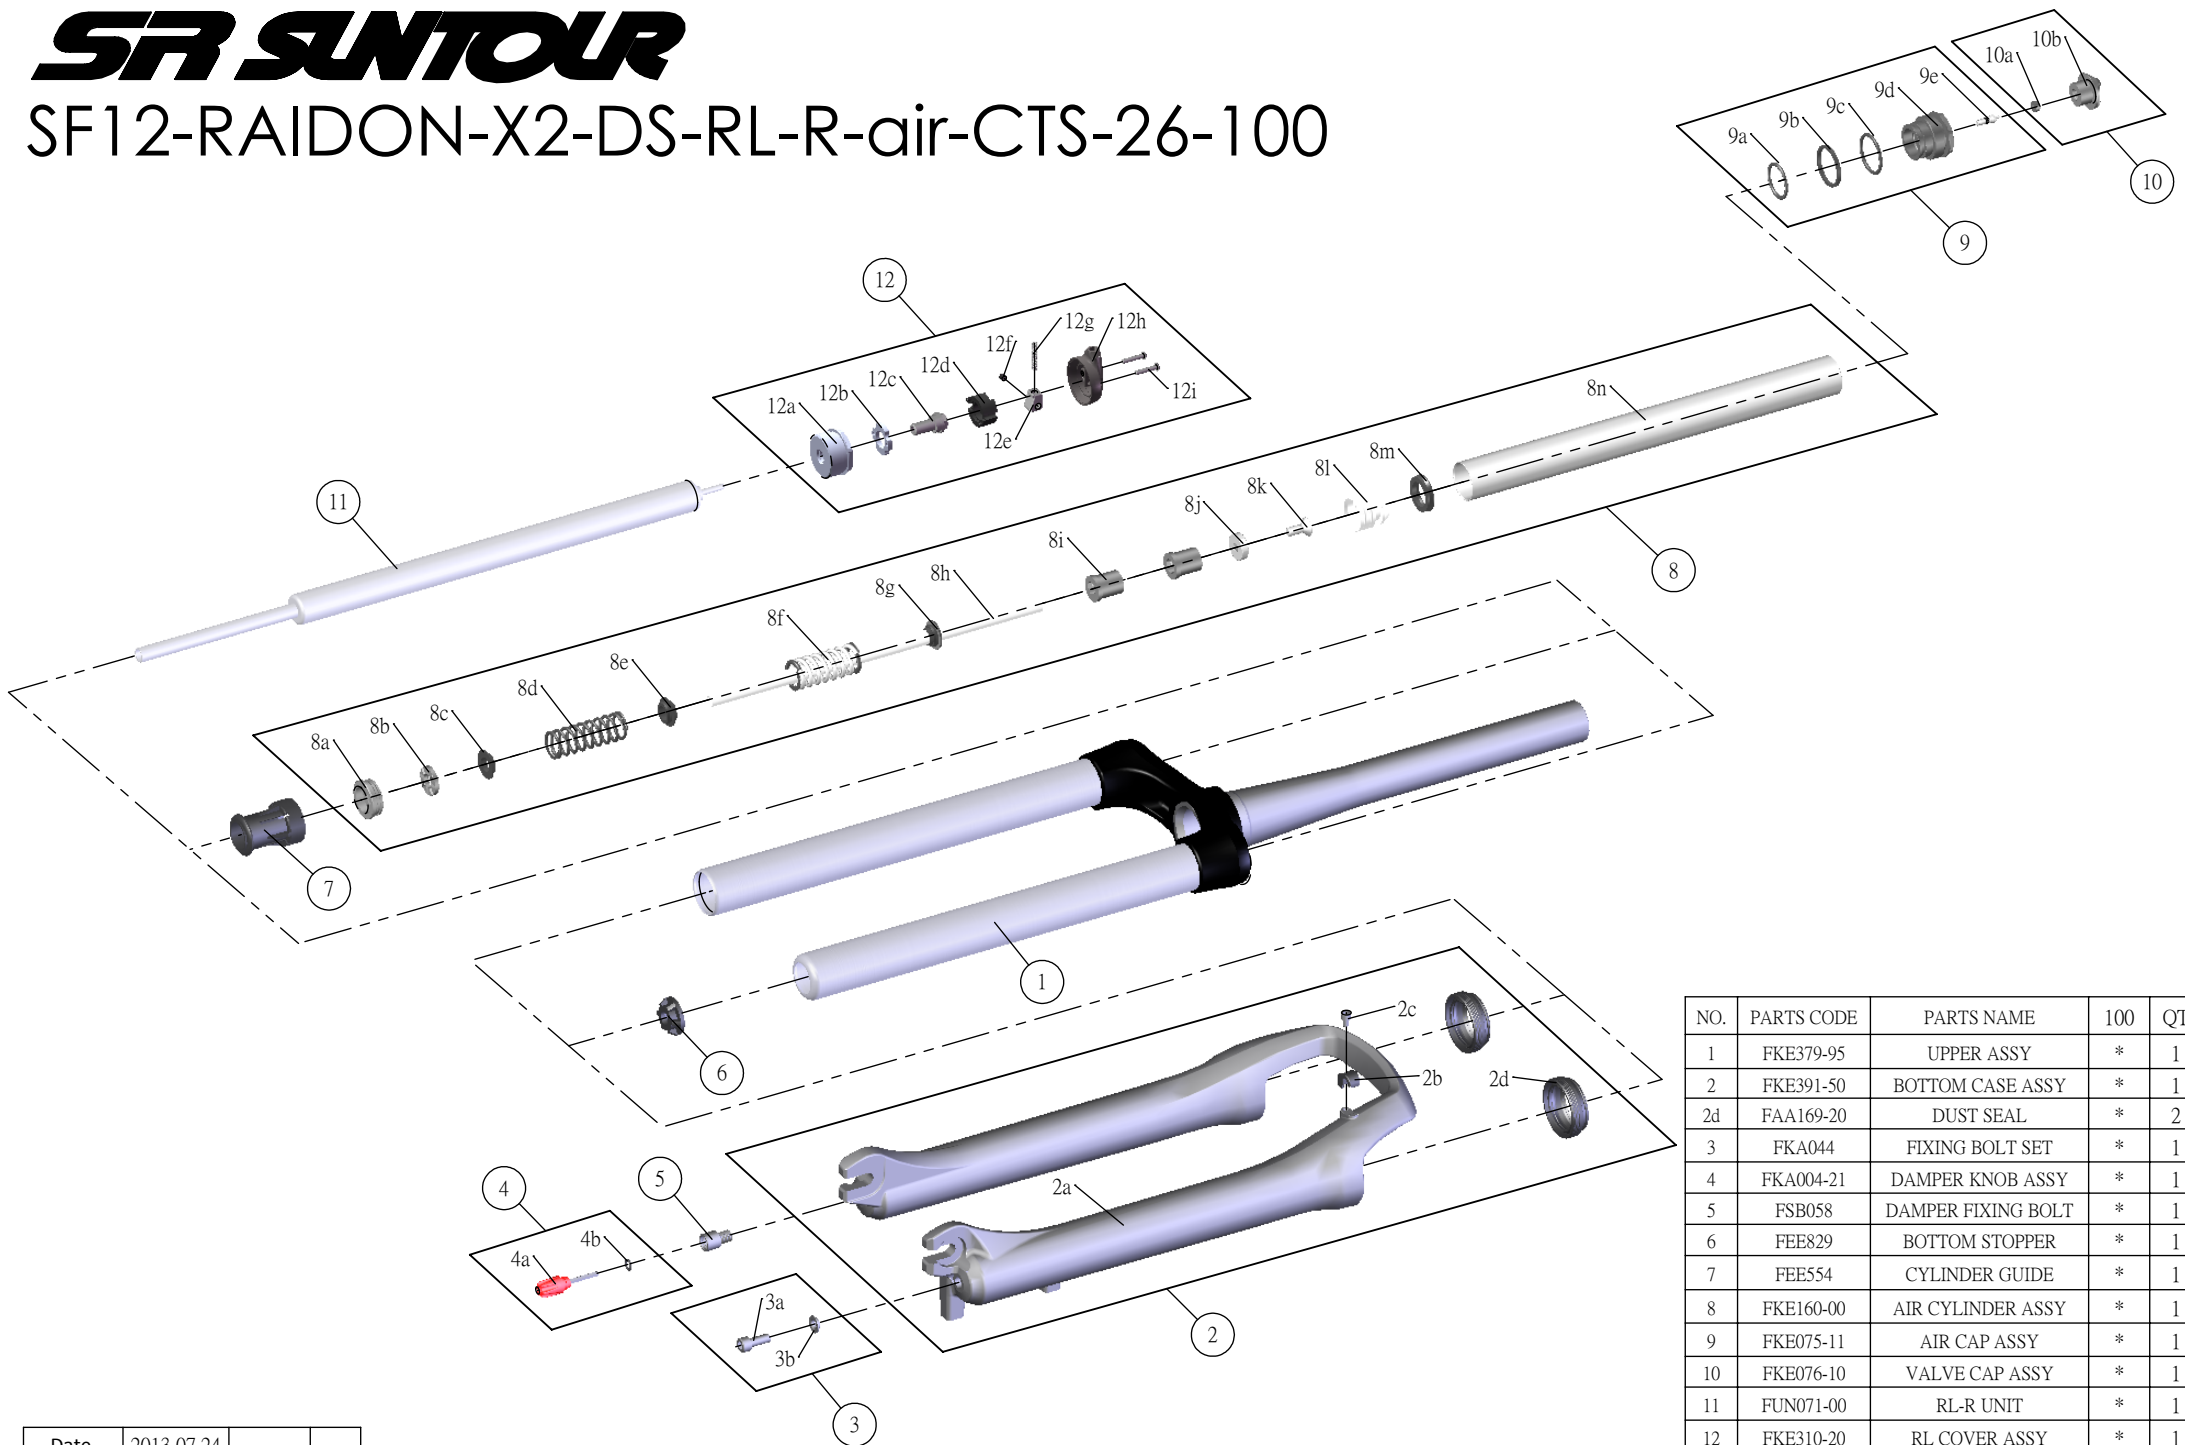

SR SUNTOUR

SF12-RAIDON-X2-DS-RL-R-air-CTS-26-100

NO.	PARTS CODE	PARTS NAME	100	QT
1	FKE379-95	UPPER ASSY	*	1
2	FKE391-50	BOTTOM CASE ASSY	*	1
2d	FAA169-20	DUST SEAL	*	2
3	FKA044	FIXING BOLT SET	*	1
4	FKA004-21	DAMPER KNOB ASSY	*	1
5	FSB058	DAMPER FIXING BOLT	*	1
6	FEE829	BOTTOM STOPPER	*	1
7	FEE554	CYLINDER GUIDE	*	1
8	FKE160-00	AIR CYLINDER ASSY	*	1
9	FKE075-11	AIR CAP ASSY	*	1
10	FKE076-10	VALVE CAP ASSY	*	1
11	FUN071-00	RL-R UNIT	*	1
12	FKE310-20	RL COVER ASSY	*	1
12a	FEE418-01	FIX CAP	*	1
12h	FEE939	RL COVER	*	1