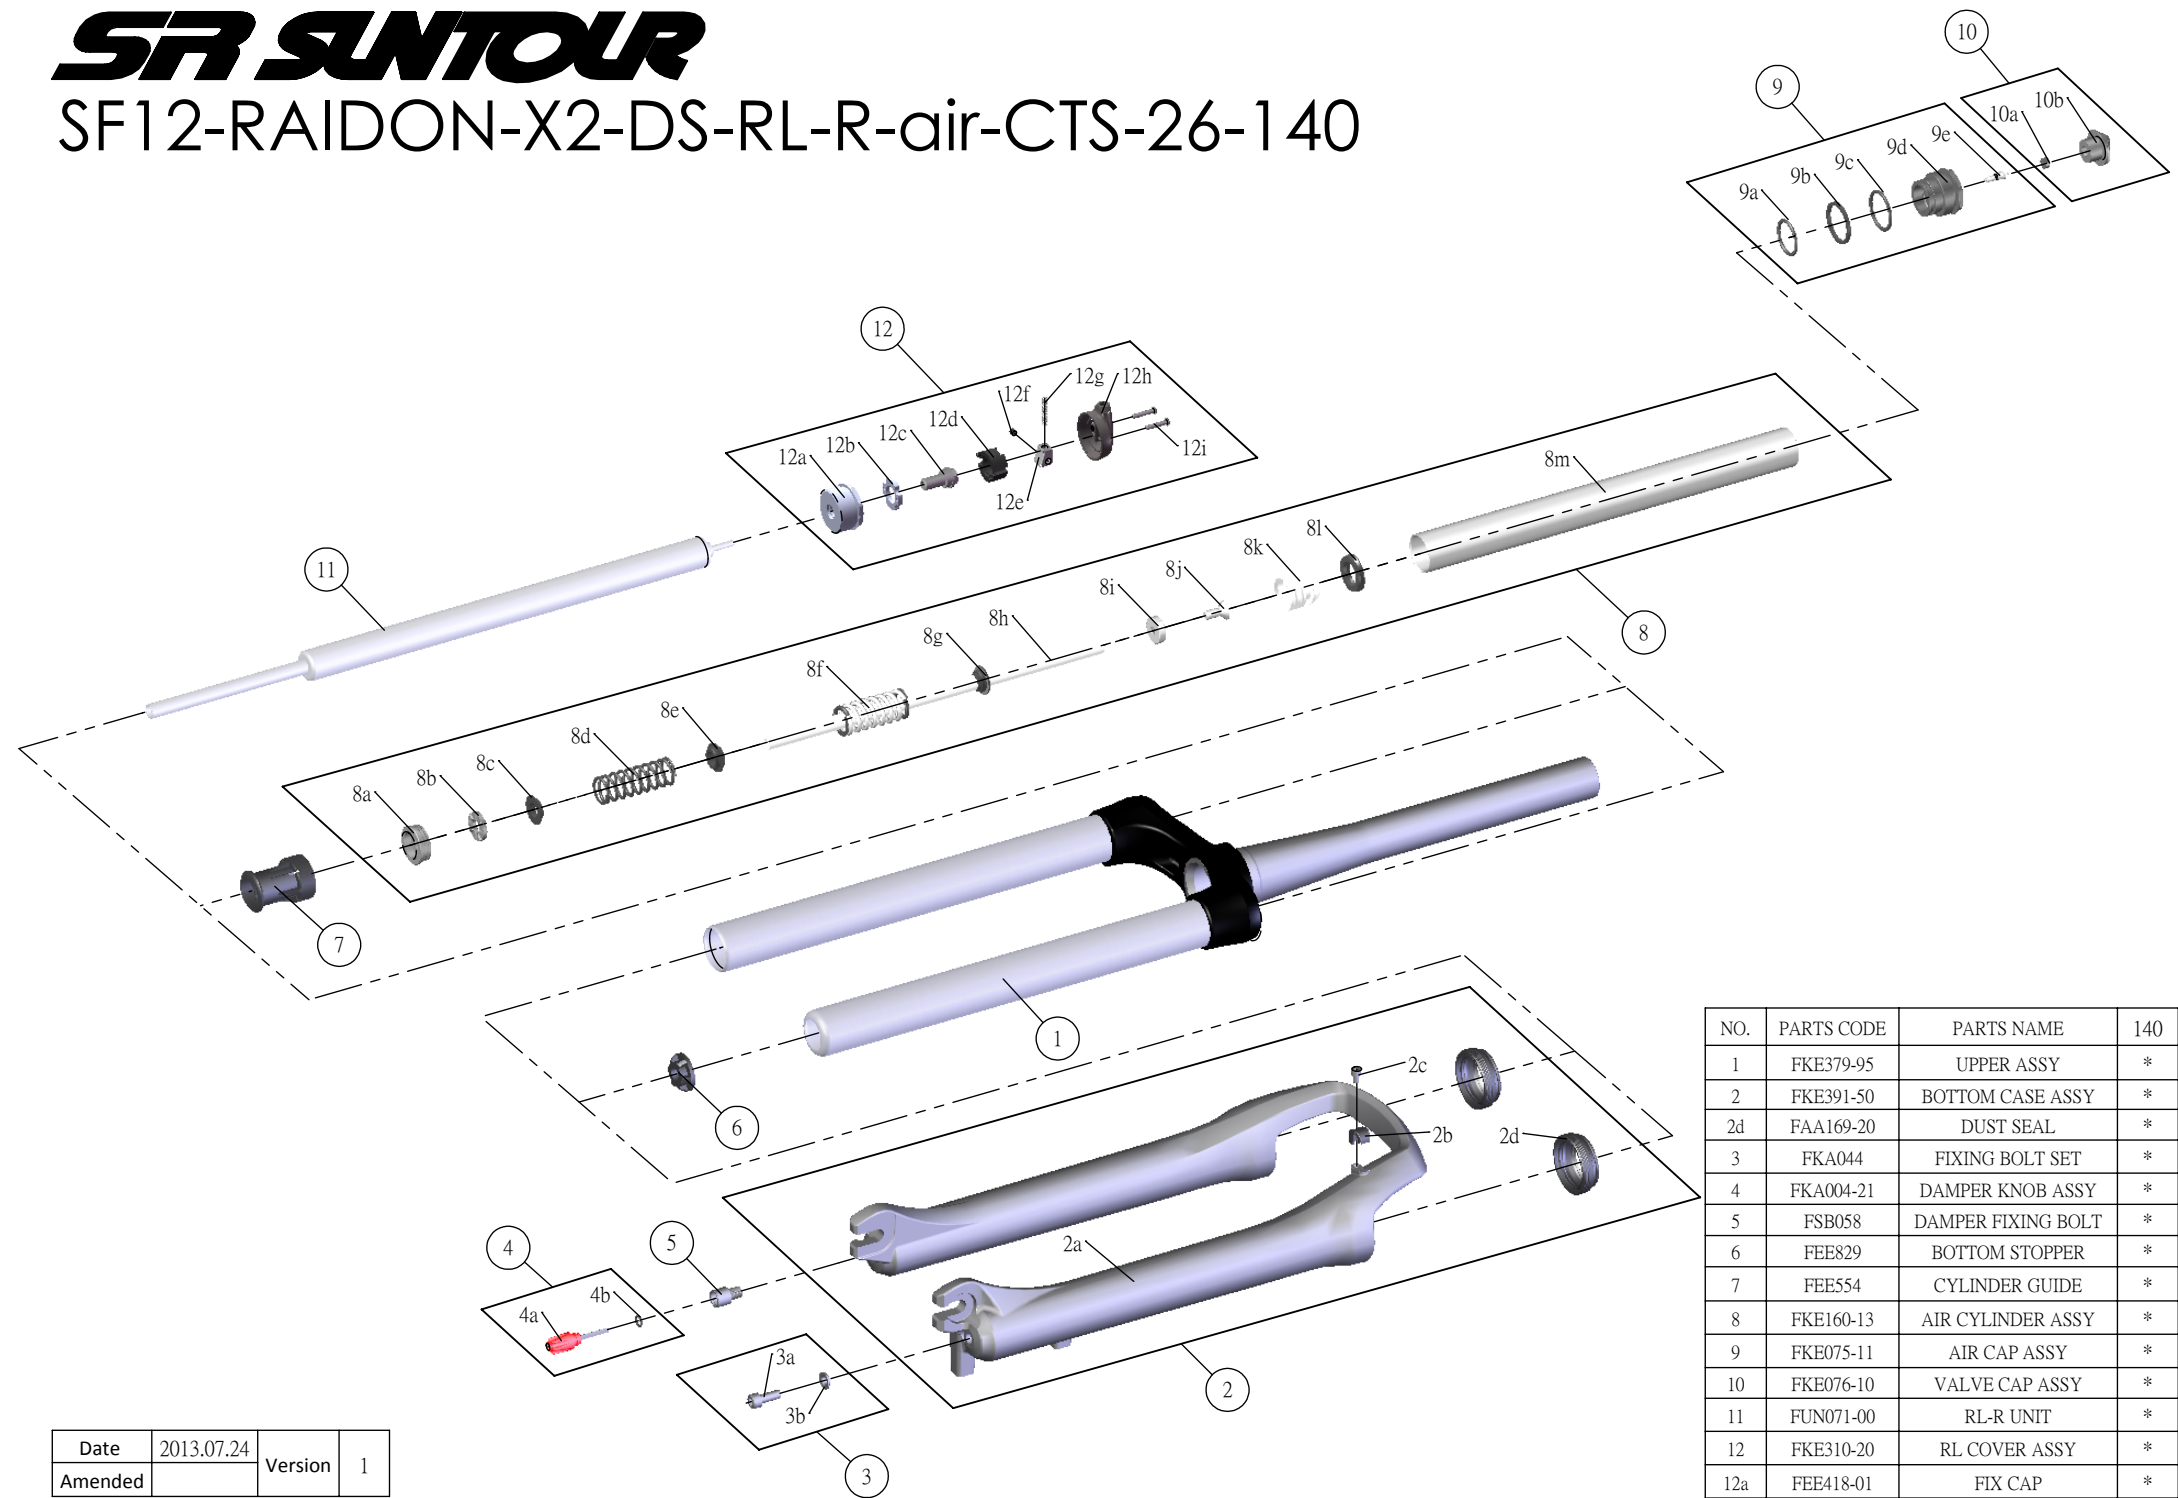

## SF12-RAIDON-X2-DS-RL-R-air-CTS-26-140

NO.	PARTS CODE	PARTS NAME	140	QT
1	FKE379-95	UPPER ASSY	*	1
2	FKE391-50	BOTTOM CASE ASSY	*	1
2d	FAA169-20	DUST SEAL	*	2
3	FKA044	FIXING BOLT SET	*	1
4	FKA004-21	DAMPER KNOB ASSY	*	1
5	FSB058	DAMPER FIXING BOLT	*	1
6	FEE829	BOTTOM STOPPER	*	1
7	FEE554	CYLINDER GUIDE	*	1
8	FKE160-13	AIR CYLINDER ASSY	*	1
9	FKE075-11	AIR CAP ASSY	*	1
10	FKE076-10	VALVE CAP ASSY	*	1
11	FUN071-00	RL-R UNIT	*	1
12	FKE310-20	RL COVER ASSY	*	1
12a	FEE418-01	FIX CAP	*	1
12h	FEE939	RL COVER	*	1