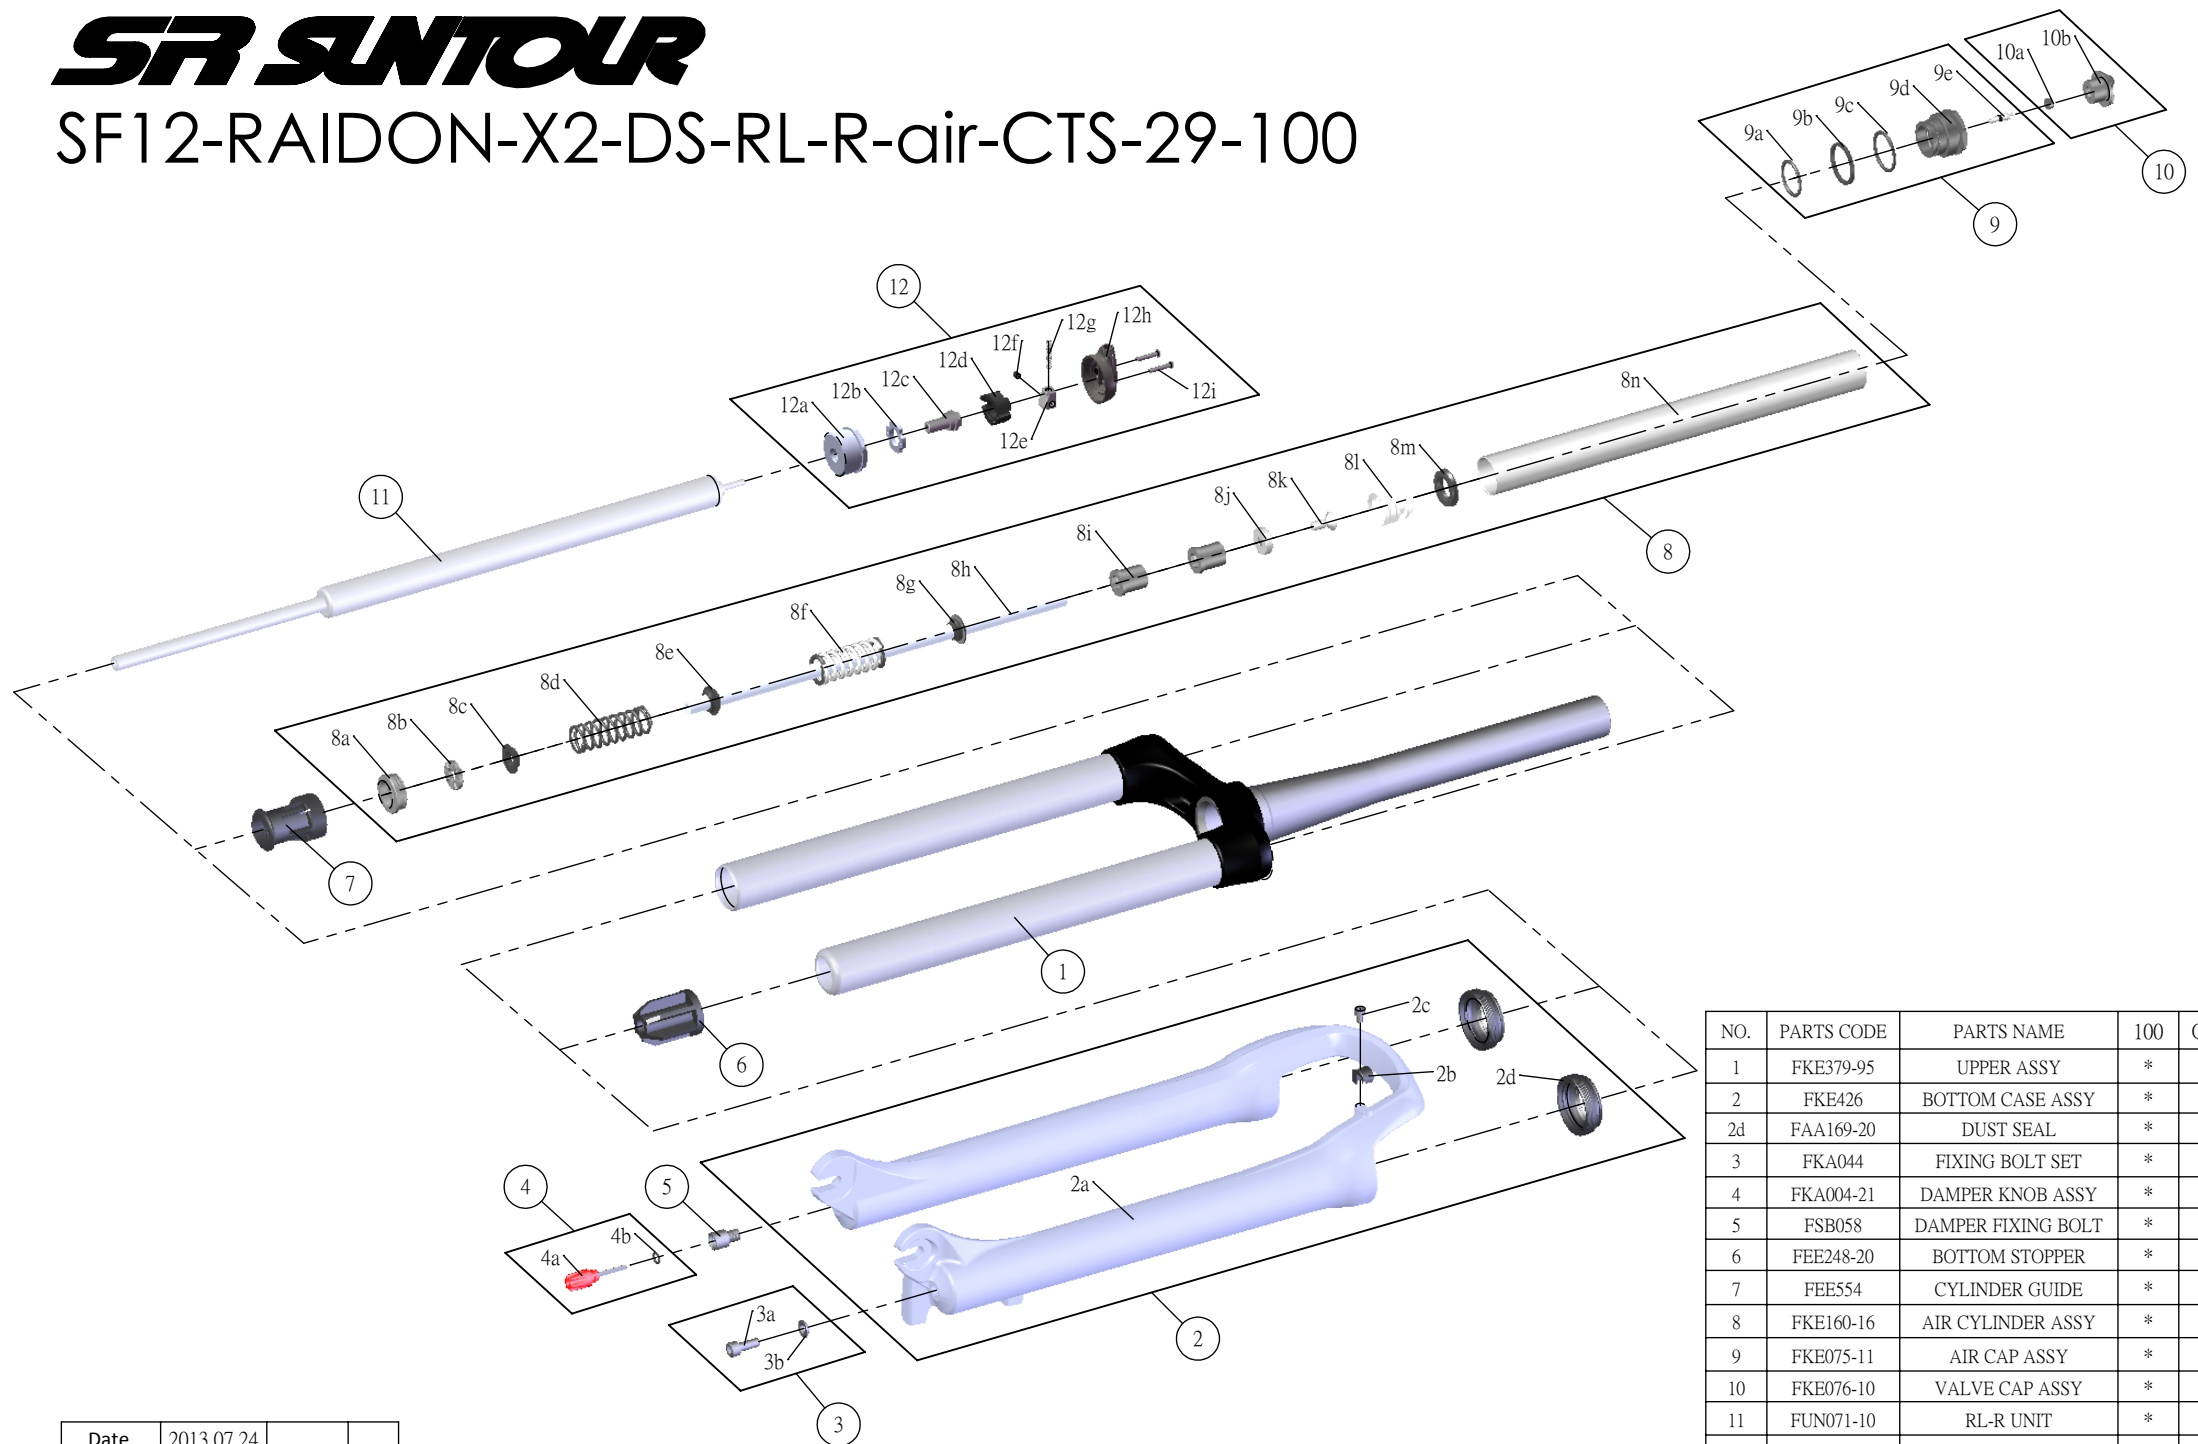

SF SUNTOUR

SF12-RAIDON-X2-DS-RL-R-air-CTS-29-100

NO.	PARTS CODE	PARTS NAME	100	QT
1	FKE379-95	UPPER ASSY	*	1
2	FKE426	BOTTOM CASE ASSY	*	1
2d	FAA169-20	DUST SEAL	*	2
3	FKA044	FIXING BOLT SET	*	1
4	FKA004-21	DAMPER KNOB ASSY	*	1
5	FSB058	DAMPER FIXING BOLT	*	1
6	FEE248-20	BOTTOM STOPPER	*	1
7	FEE554	CYLINDER GUIDE	*	1
8	FKE160-16	AIR CYLINDER ASSY	*	1
9	FKE075-11	AIR CAP ASSY	*	1
10	FKE076-10	VALVE CAP ASSY	*	1
11	FUN071-10	RL-R UNIT	*	1
12	FKE310-20	RL COVER ASSY	*	1
12a	FEE418-01	FIX CAP	*	1
12h	FEE939	RL COVER	*	1