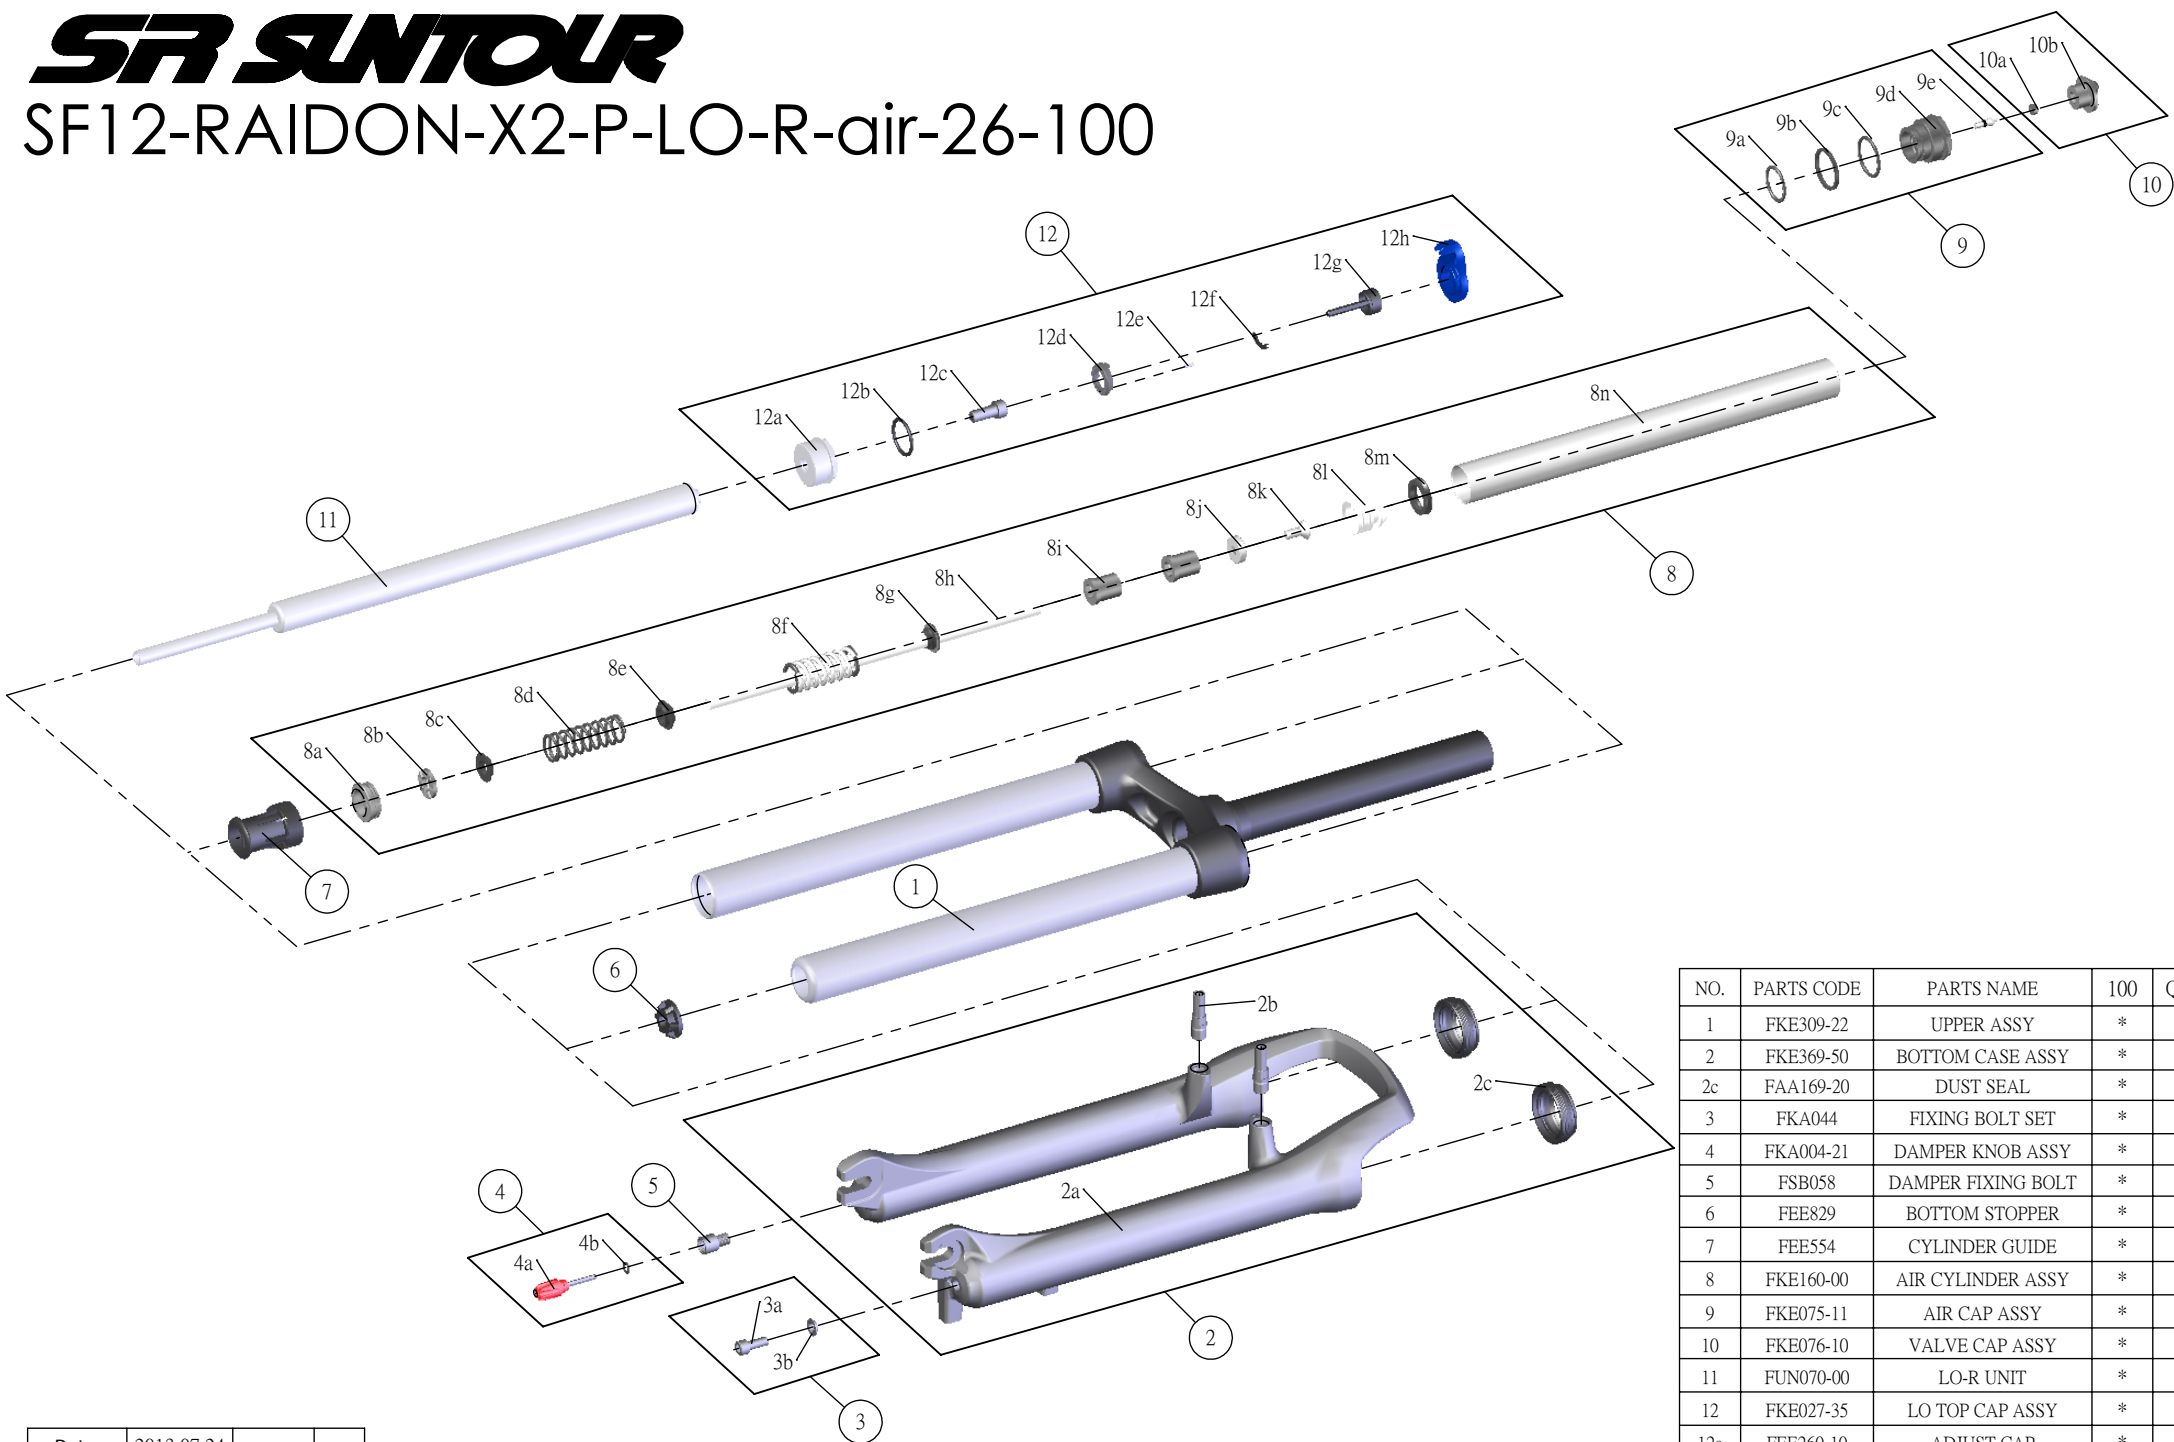

SR SUNTOUR

SF12-RAIDON-X2-P-LO-R-air-26-100

NO.	PARTS CODE	PARTS NAME	100	QT
1	FKE309-22	UPPER ASSY	*	1
2	FKE369-50	BOTTOM CASE ASSY	*	1
2c	FAA169-20	DUST SEAL	*	2
3	FKA044	FIXING BOLT SET	*	1
4	FKA004-21	DAMPER KNOB ASSY	*	1
5	FSB058	DAMPER FIXING BOLT	*	1
6	FEE829	BOTTOM STOPPER	*	1
7	FEE554	CYLINDER GUIDE	*	1
8	FKE160-00	AIR CYLINDER ASSY	*	1
9	FKE075-11	AIR CAP ASSY	*	1
10	FKE076-10	VALVE CAP ASSY	*	1
11	FUN070-00	LO-R UNIT	*	1
12	FKE027-35	LO TOP CAP ASSY	*	1
12a	FEE260-10	ADJUST CAP	*	1
12g	FKA066	ADJUST CORE ASSY	*	1
12h	FEE938	LOCKOUT KNOB	*	1