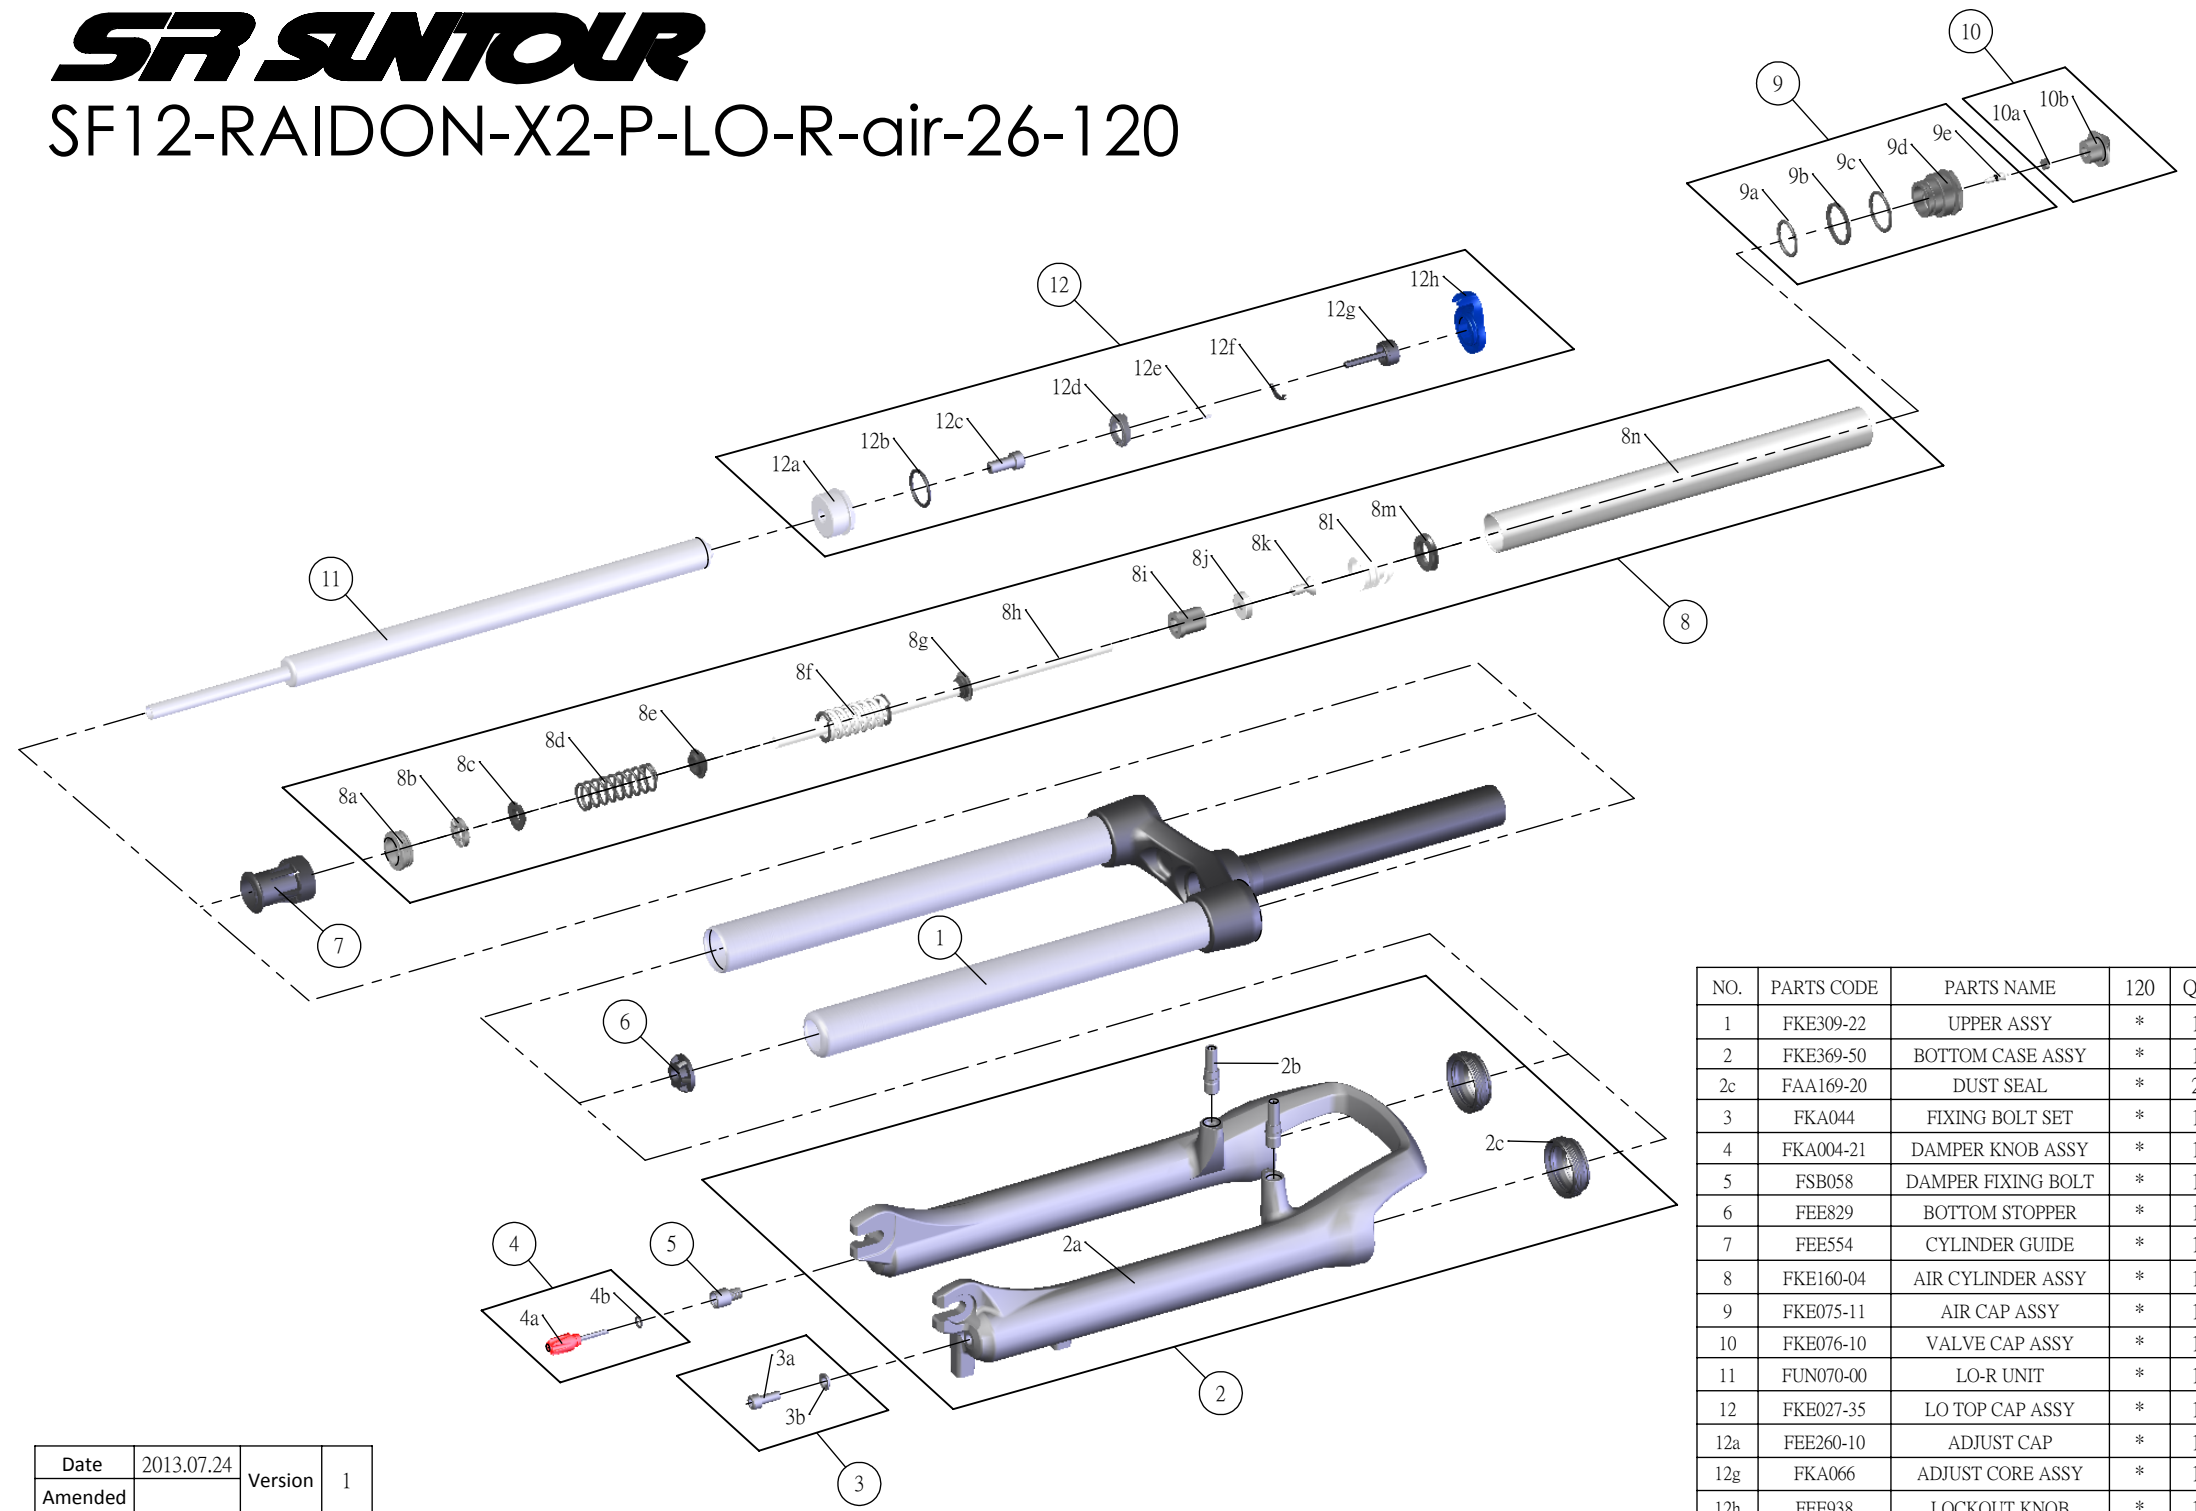

SF SUNTOUR

SF12-RAIDON-X2-P-LO-R-air-26-120

NO.	PARTS CODE	PARTS NAME	120	QT
1	FKE309-22	UPPER ASSY	*	1
2	FKE369-50	BOTTOM CASE ASSY	*	1
2c	FAA169-20	DUST SEAL	*	2
3	FKA044	FIXING BOLT SET	*	1
4	FKA004-21	DAMPER KNOB ASSY	*	1
5	FSB058	DAMPER FIXING BOLT	*	1
6	FEE829	BOTTOM STOPPER	*	1
7	FEE554	CYLINDER GUIDE	*	1
8	FKE160-04	AIR CYLINDER ASSY	*	1
9	FKE075-11	AIR CAP ASSY	*	1
10	FKE076-10	VALVE CAP ASSY	*	1
11	FUN070-00	LO-R UNIT	*	1
12	FKE027-35	LO TOP CAP ASSY	*	1
12a	FEE260-10	ADJUST CAP	*	1
12g	FKA066	ADJUST CORE ASSY	*	1
12h	FEE938	LOCKOUT KNOB	*	1