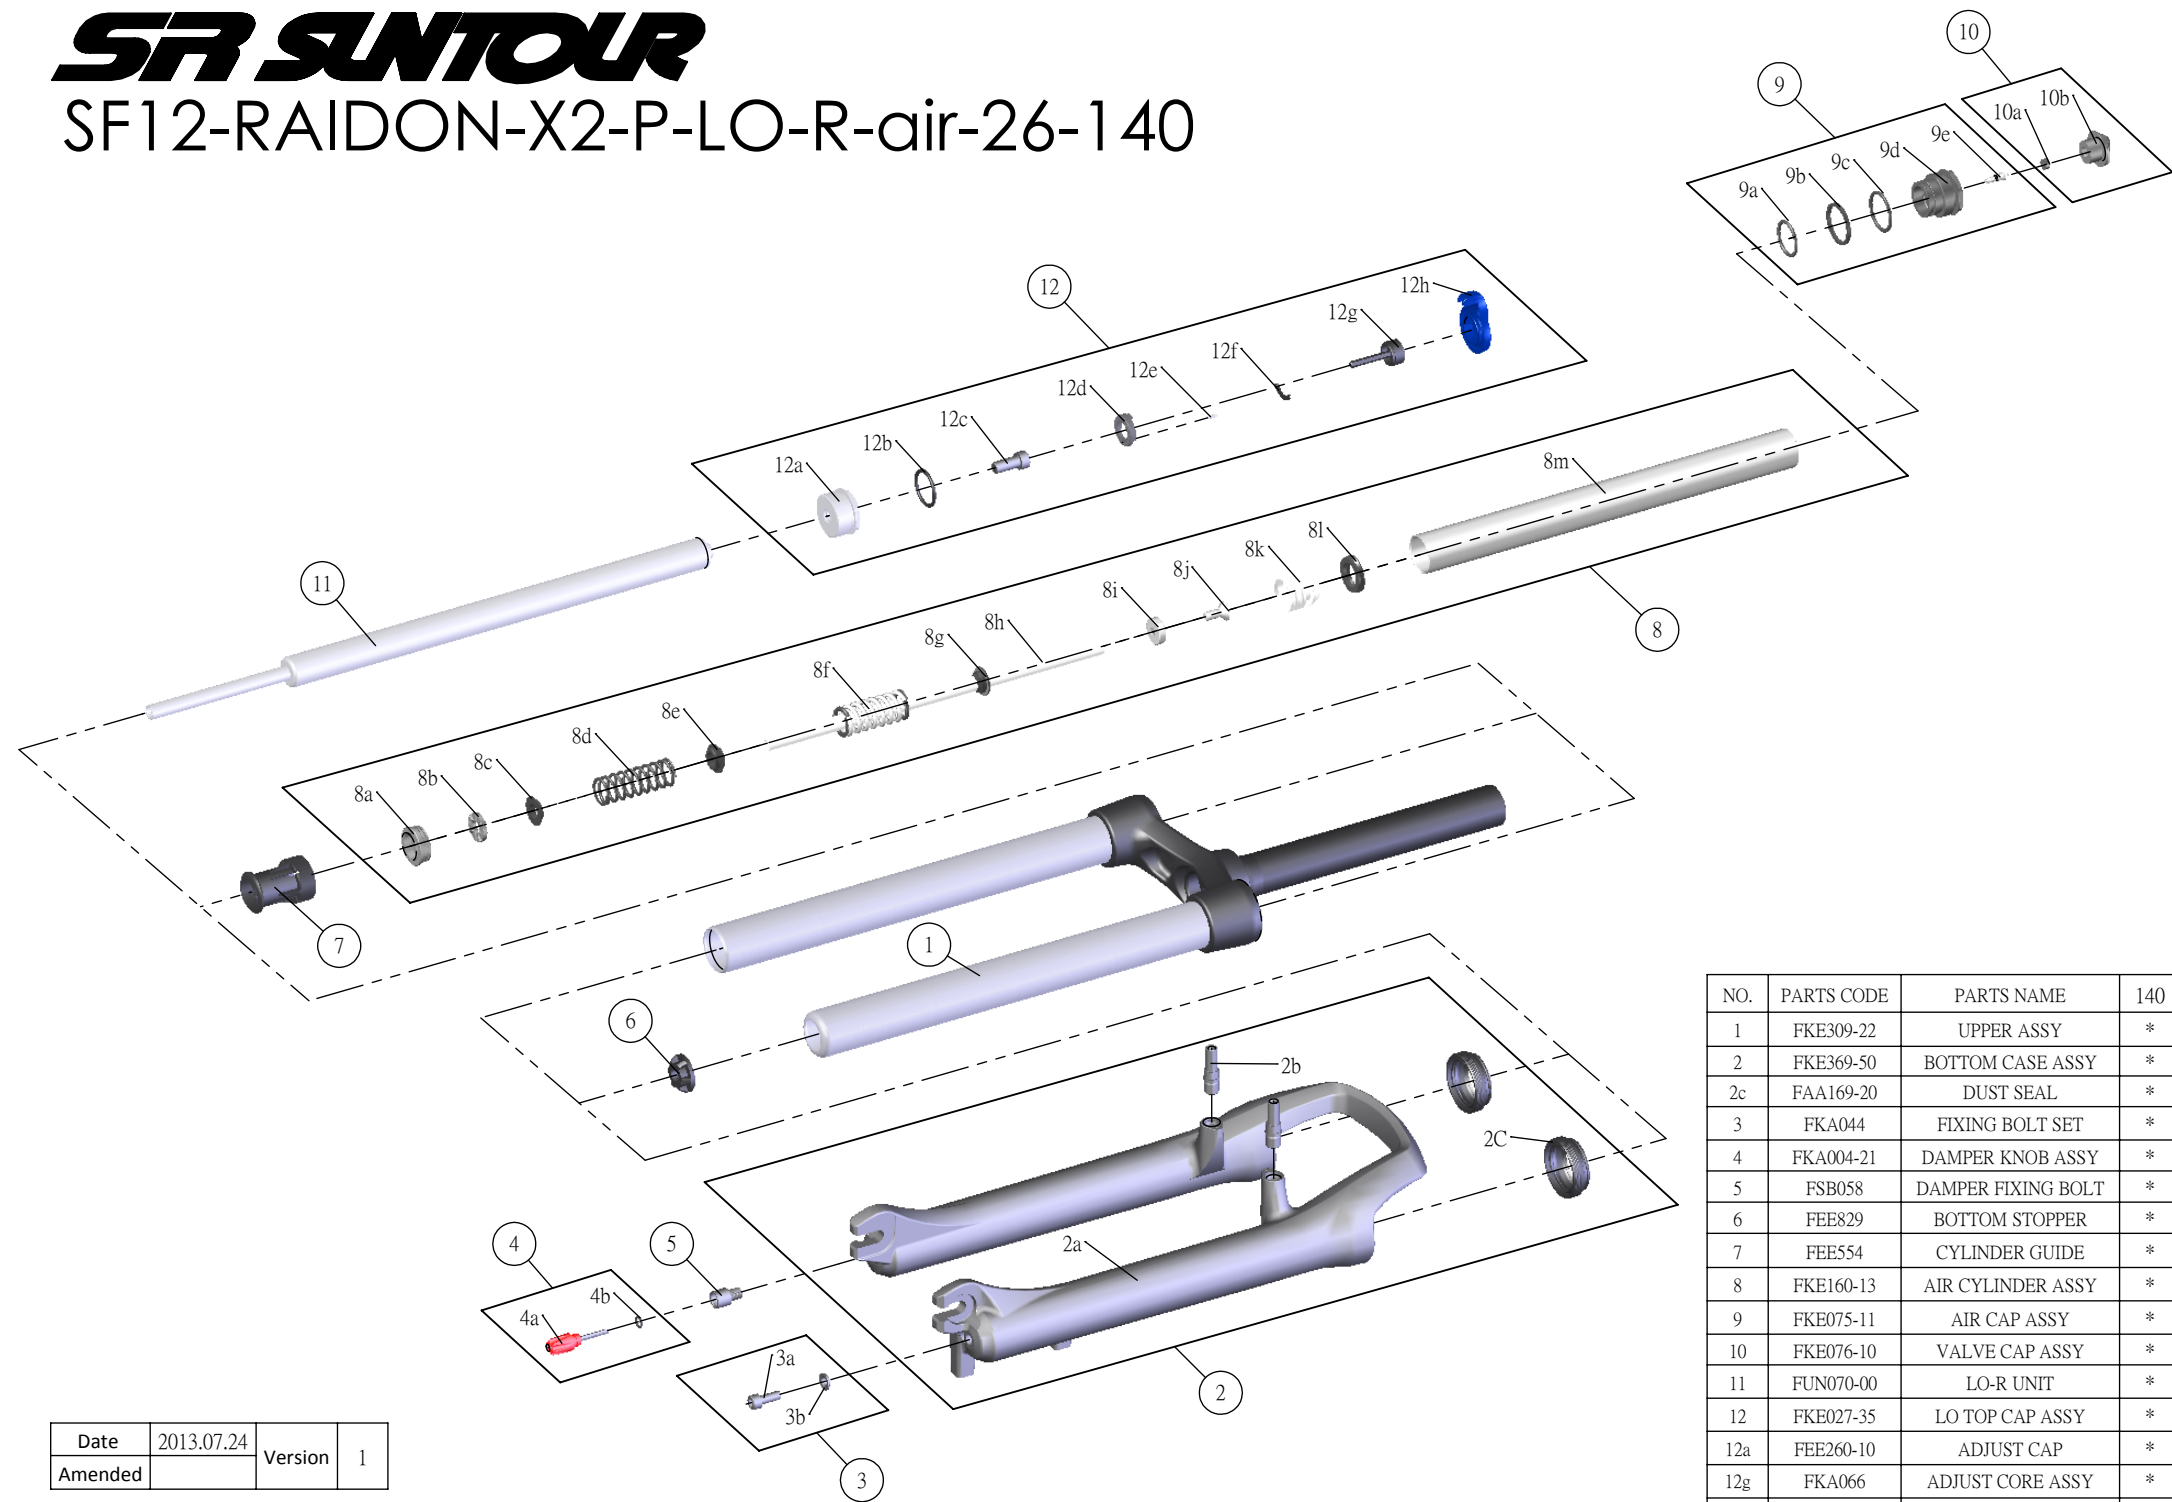

SUNTOUR

SF12-RAIDON-X2-P-LO-R-air-26-140

NO.	PARTS CODE	PARTS NAME	140	QT
1	FKE309-22	UPPER ASSY	*	1
2	FKE369-50	BOTTOM CASE ASSY	*	1
2c	FAA169-20	DUST SEAL	*	2
3	FKA044	FIXING BOLT SET	*	1
4	FKA004-21	DAMPER KNOB ASSY	*	1
5	FSB058	DAMPER FIXING BOLT	*	1
6	FEE829	BOTTOM STOPPER	*	1
7	FEE554	CYLINDER GUIDE	*	1
8	FKE160-13	AIR CYLINDER ASSY	*	1
9	FKE075-11	AIR CAP ASSY	*	1
10	FKE076-10	VALVE CAP ASSY	*	1
11	FUN070-00	LO-R UNIT	*	1
12	FKE027-35	LO TOP CAP ASSY	*	1
12a	FEE260-10	ADJUST CAP	*	1
12g	FKA066	ADJUST CORE ASSY	*	1
12h	FEE938	LOCKOUT KNOB	*	1