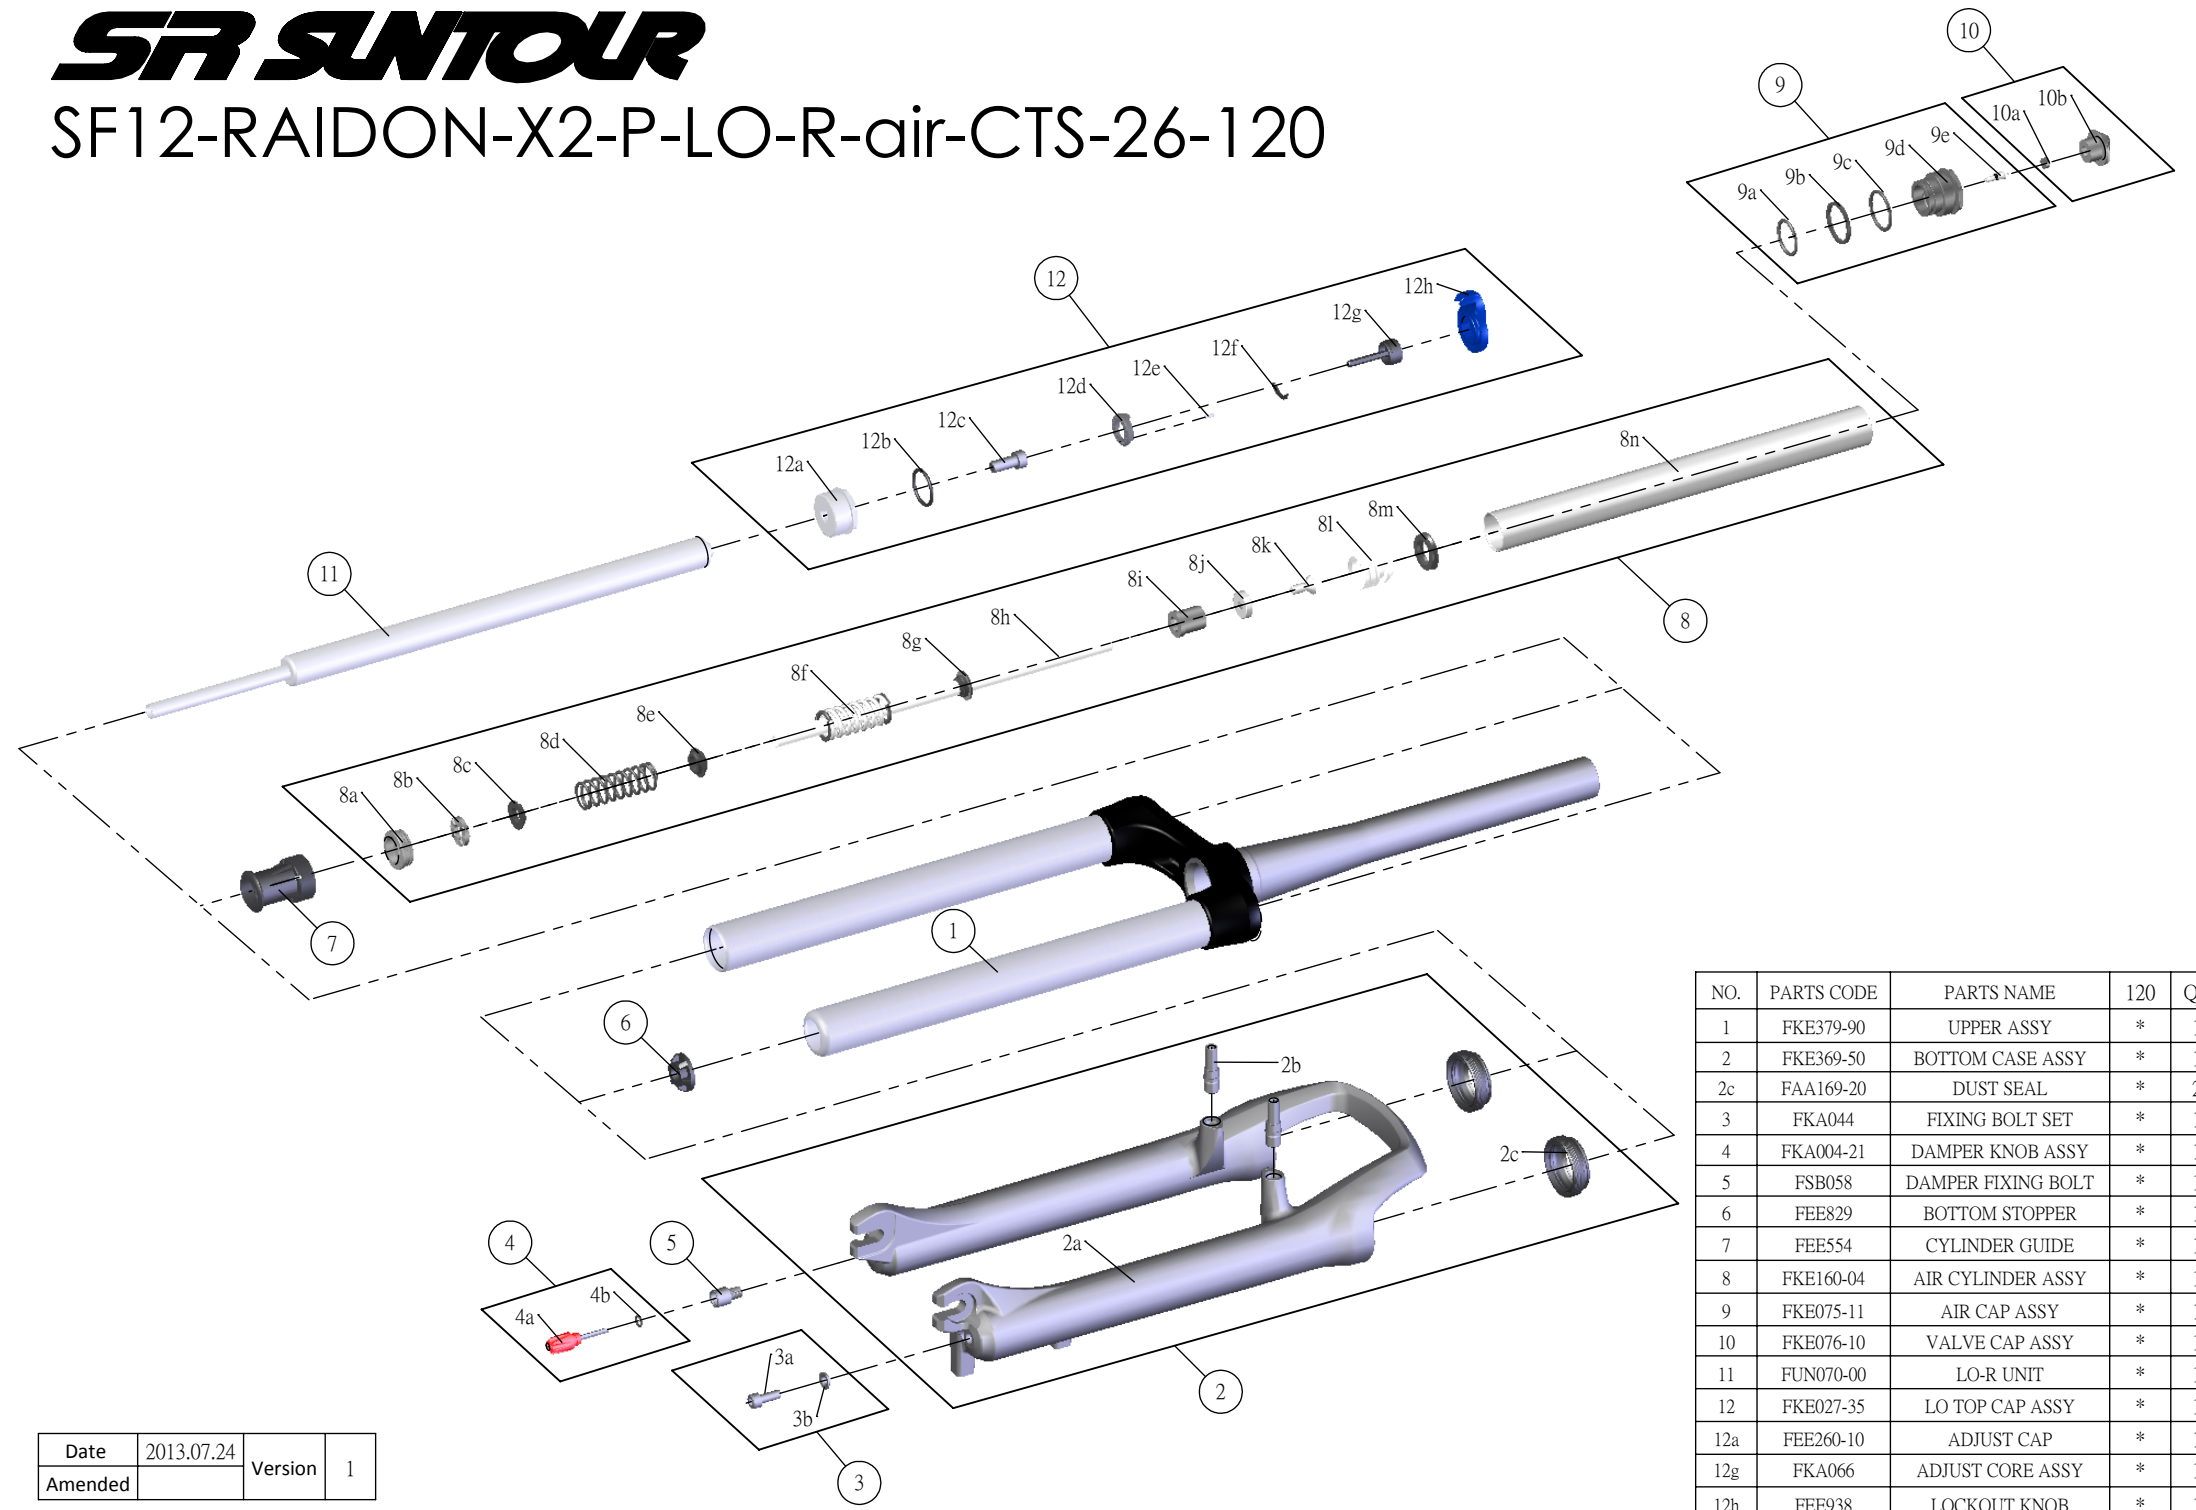

SUNTOUR

SF12-RAIDON-X2-P-LO-R-air-CTS-26-120

NO.	PARTS CODE	PARTS NAME	120	QT
1	FKE379-90	UPPER ASSY	*	1
2	FKE369-50	BOTTOM CASE ASSY	*	1
2c	FAA169-20	DUST SEAL	*	2
3	FKA044	FIXING BOLT SET	*	1
4	FKA004-21	DAMPER KNOB ASSY	*	1
5	FSB058	DAMPER FIXING BOLT	*	1
6	FEE829	BOTTOM STOPPER	*	1
7	FEE554	CYLINDER GUIDE	*	1
8	FKE160-04	AIR CYLINDER ASSY	*	1
9	FKE075-11	AIR CAP ASSY	*	1
10	FKE076-10	VALVE CAP ASSY	*	1
11	FUN070-00	LO-R UNIT	*	1
12	FKE027-35	LO TOP CAP ASSY	*	1
12a	FEE260-10	ADJUST CAP	*	1
12g	FKA066	ADJUST CORE ASSY	*	1
12h	FEE938	LOCKOUT KNOB	*	1