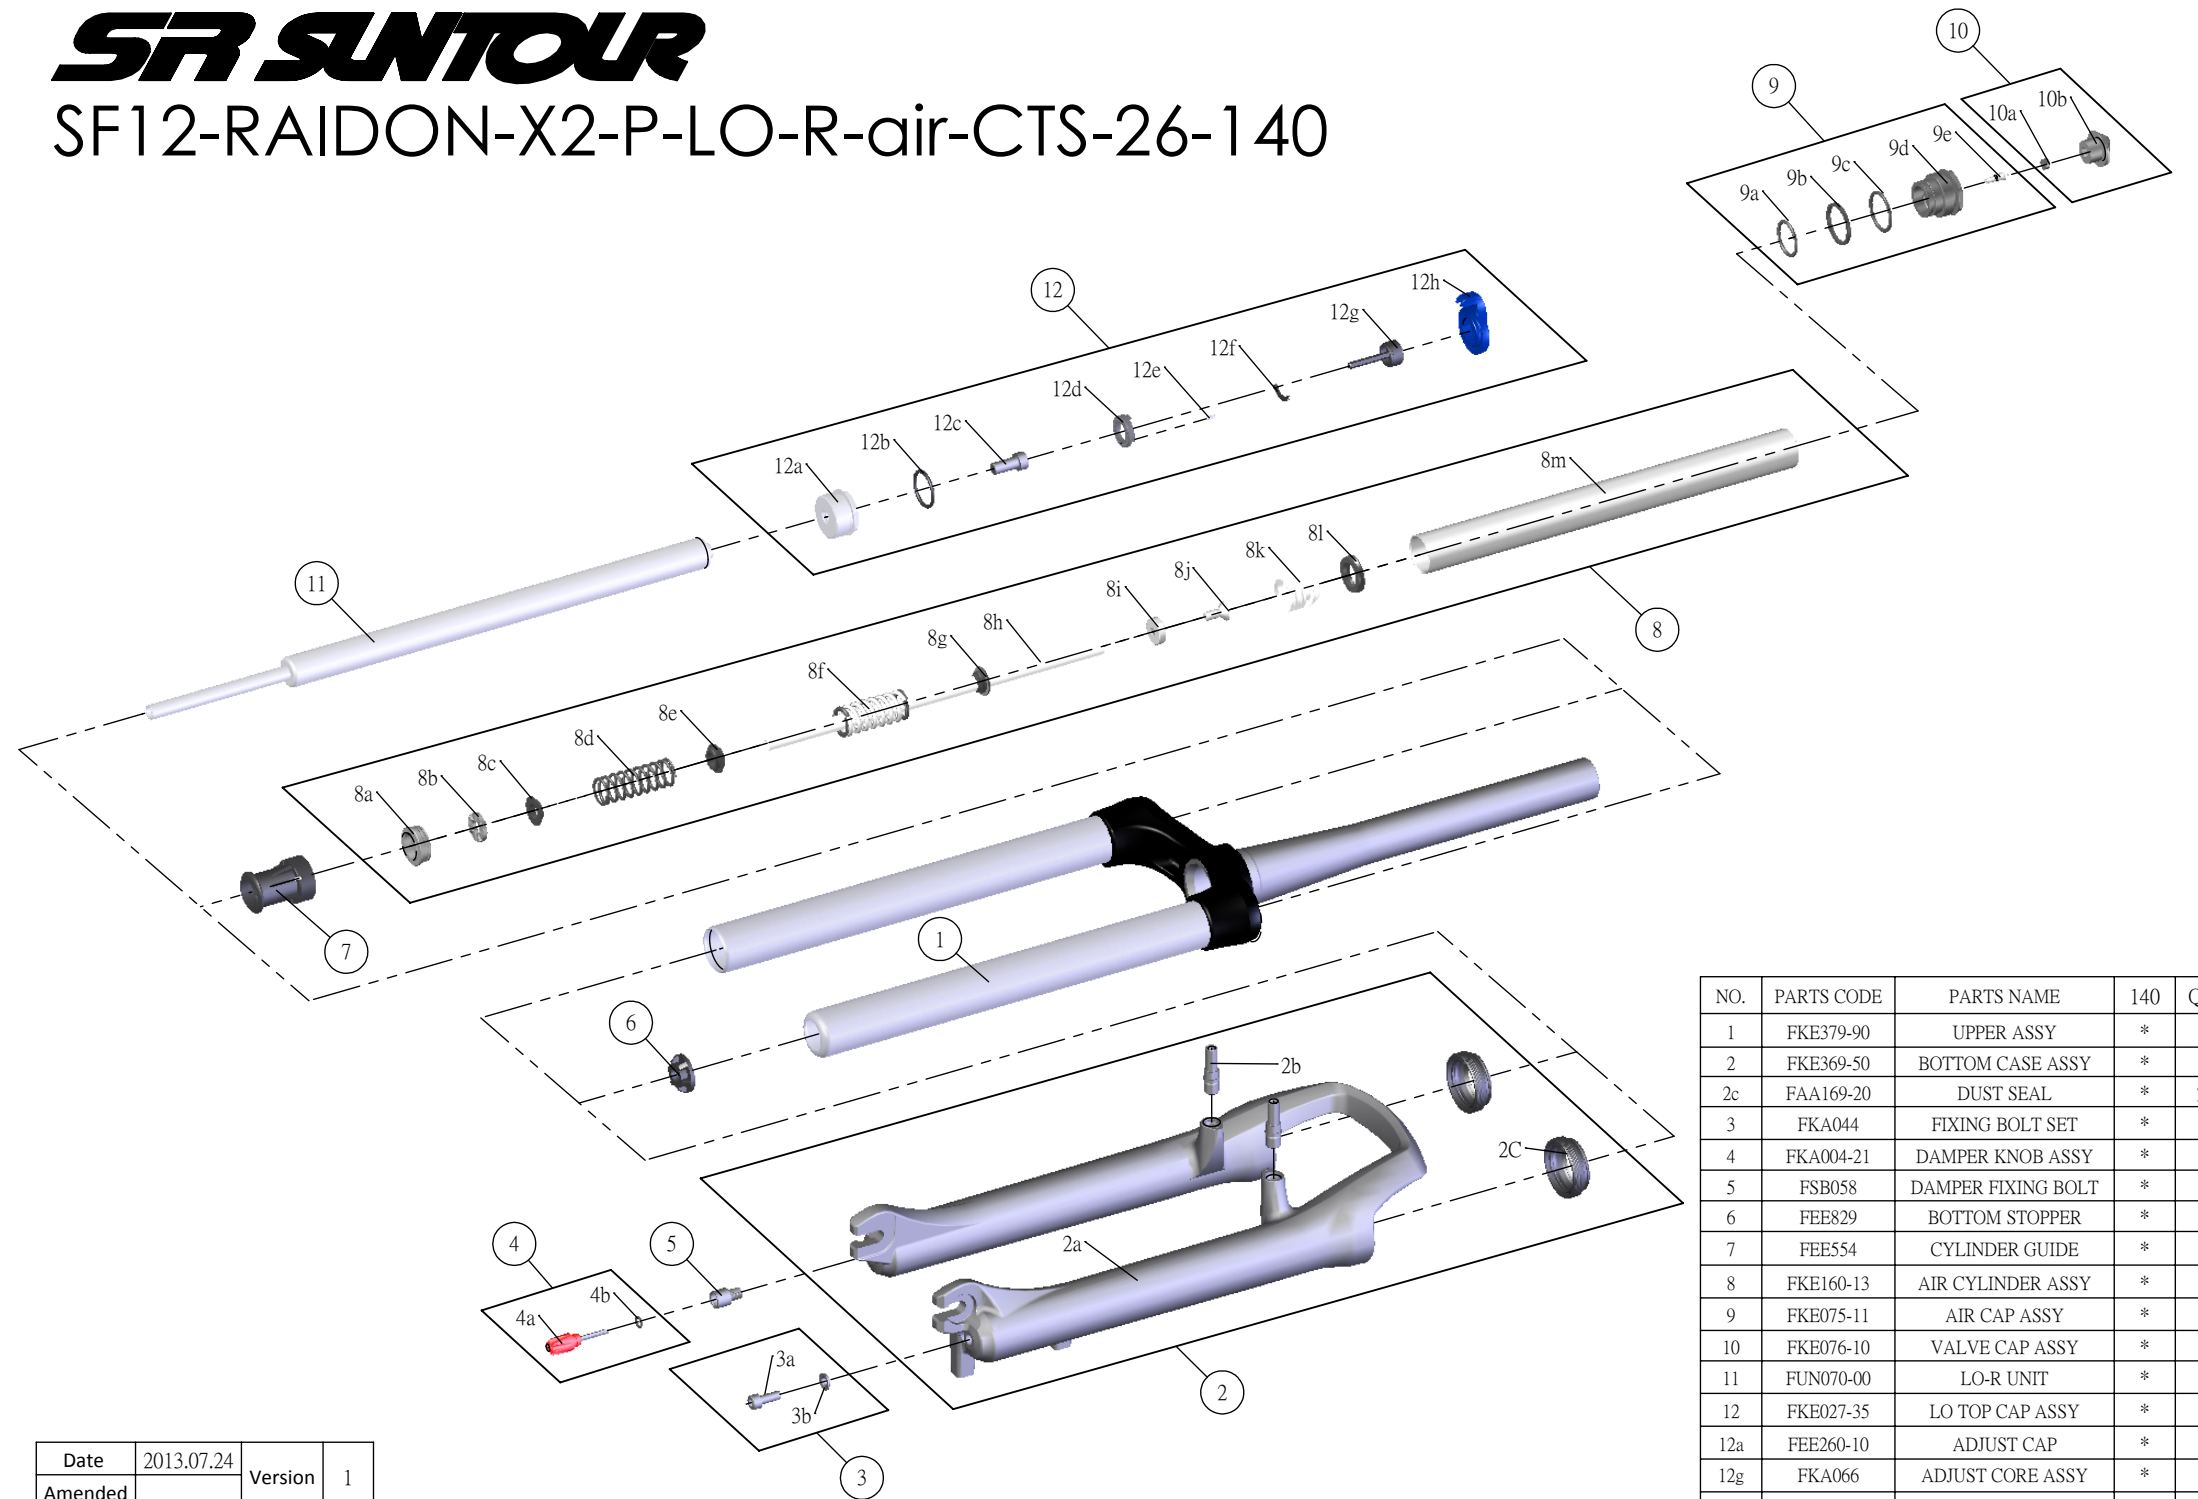

SUNTOUR

SF12-RAIDON-X2-P-LO-R-air-CTS-26-140

NO.	PARTS CODE	PARTS NAME	140	QT
1	FKE379-90	UPPER ASSY	*	1
2	FKE369-50	BOTTOM CASE ASSY	*	1
2c	FAA169-20	DUST SEAL	*	2
3	FKA044	FIXING BOLT SET	*	1
4	FKA004-21	DAMPER KNOB ASSY	*	1
5	FSB058	DAMPER FIXING BOLT	*	1
6	FEE829	BOTTOM STOPPER	*	1
7	FEE554	CYLINDER GUIDE	*	1
8	FKE160-13	AIR CYLINDER ASSY	*	1
9	FKE075-11	AIR CAP ASSY	*	1
10	FKE076-10	VALVE CAP ASSY	*	1
11	FUN070-00	LO-R UNIT	*	1
12	FKE027-35	LO TOP CAP ASSY	*	1
12a	FEE260-10	ADJUST CAP	*	1
12g	FKA066	ADJUST CORE ASSY	*	1
12h	FEE938	LOCKOUT KNOB	*	1