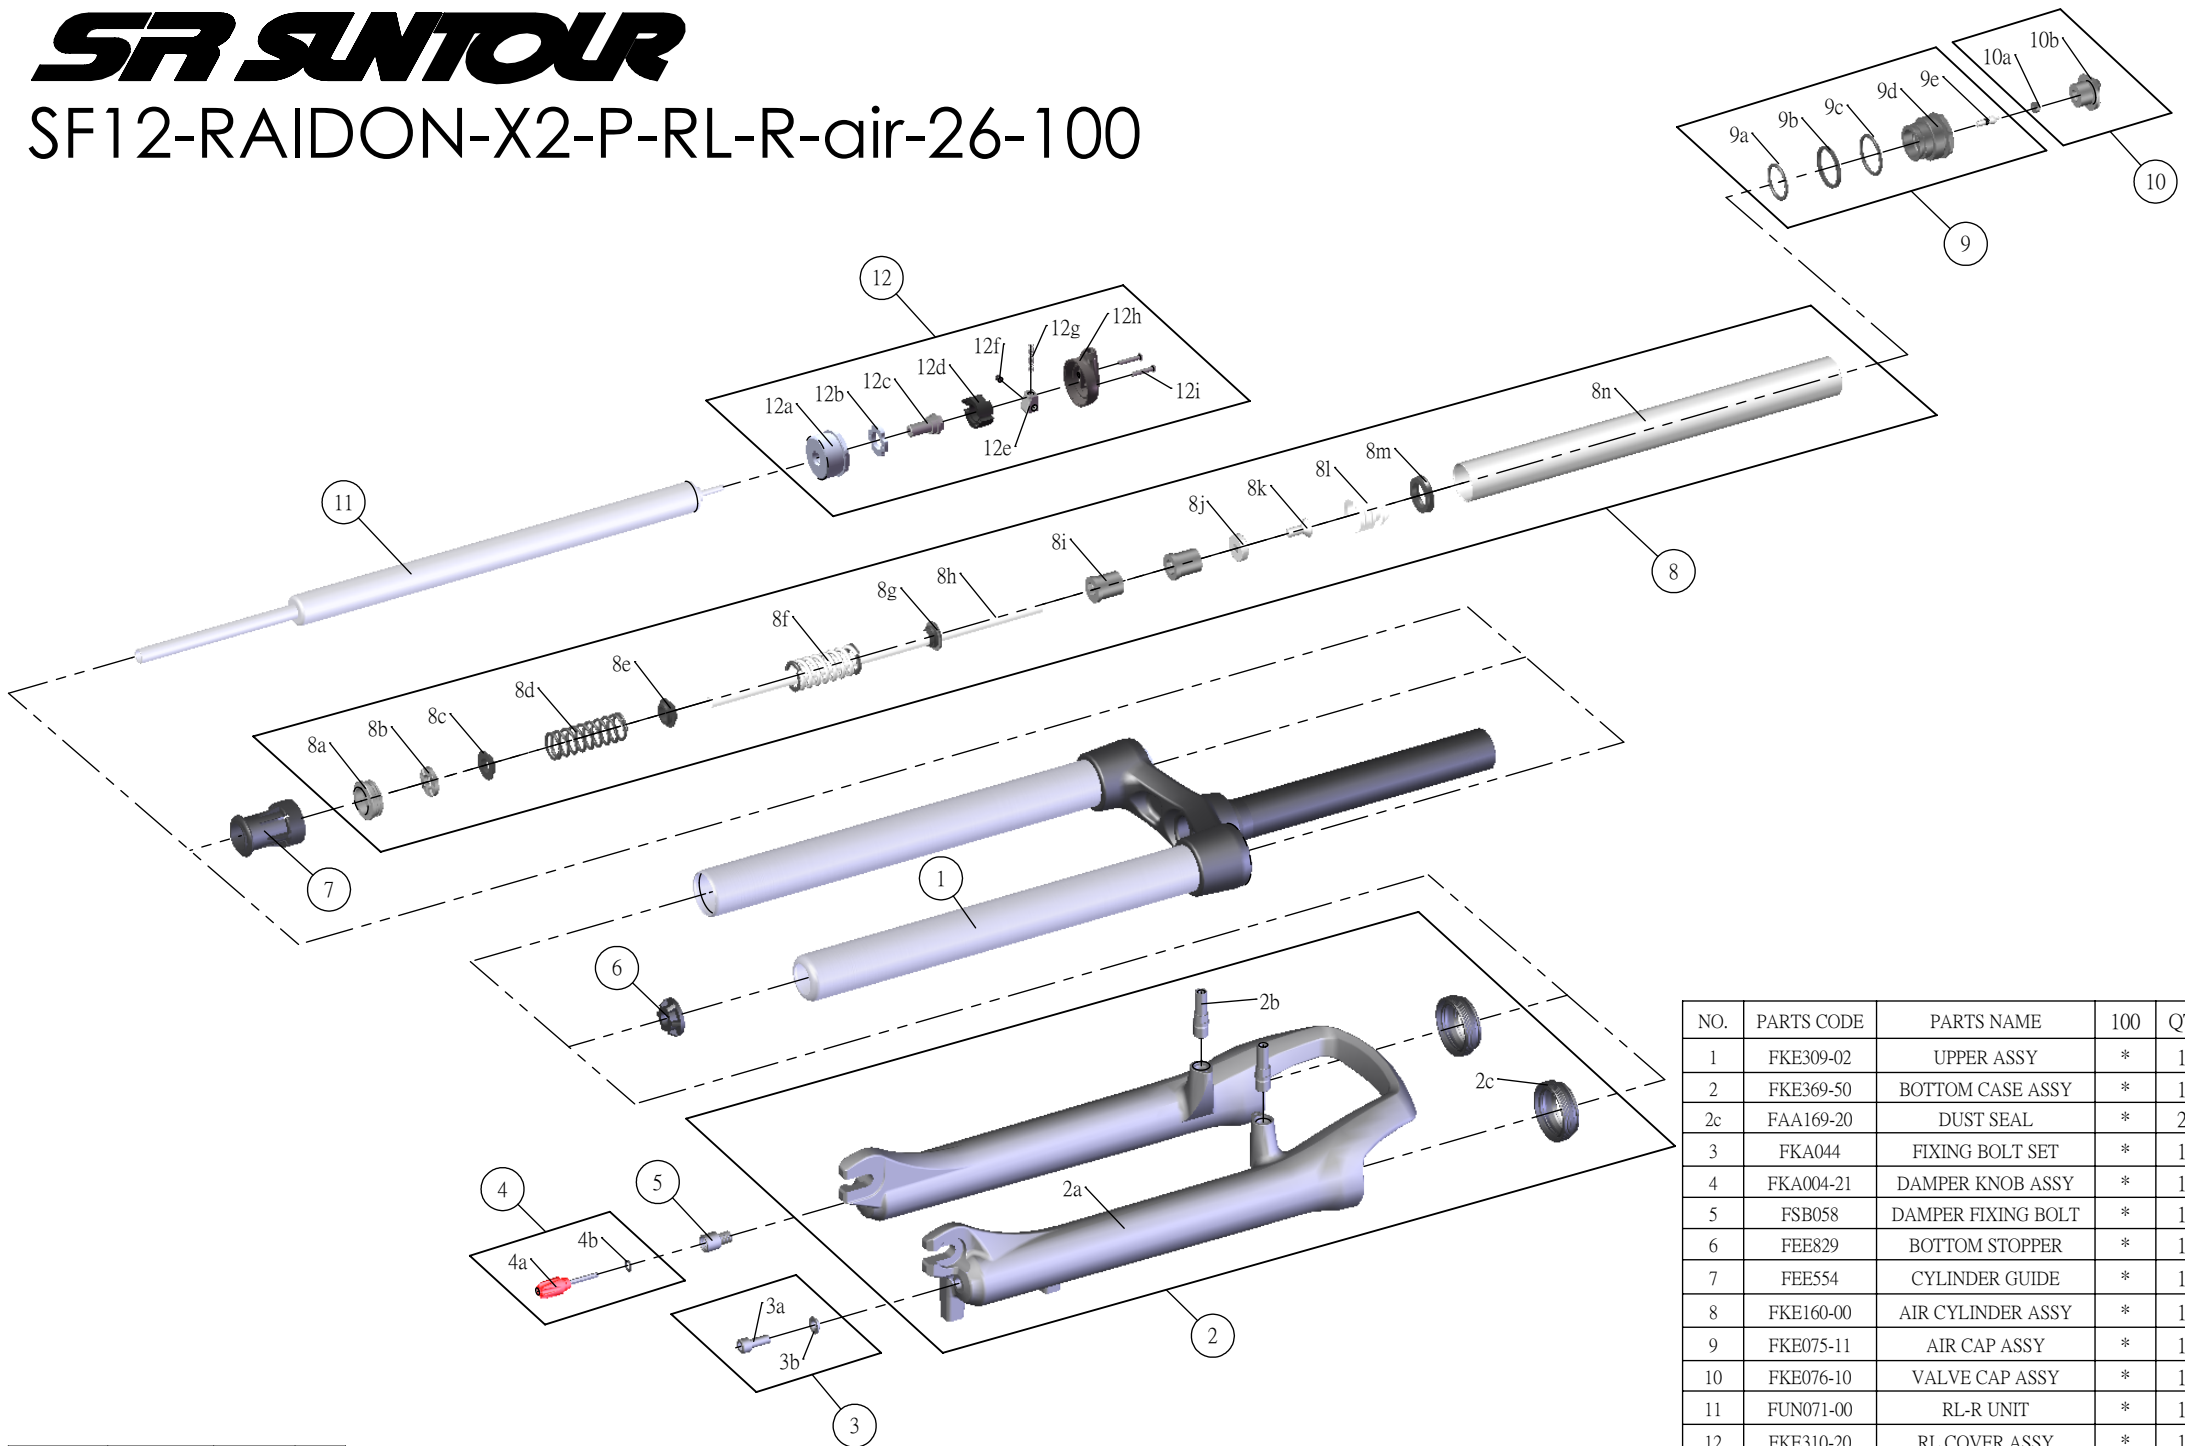

SUNTOUR

SF12-RAIDON-X2-P-RL-R-air-26-100

NO.	PARTS CODE	PARTS NAME	100	QT
1	FKE309-02	UPPER ASSY	*	1
2	FKE369-50	BOTTOM CASE ASSY	*	1
2c	FAA169-20	DUST SEAL	*	2
3	FKA044	FIXING BOLT SET	*	1
4	FKA004-21	DAMPER KNOB ASSY	*	1
5	FSB058	DAMPER FIXING BOLT	*	1
6	FEE829	BOTTOM STOPPER	*	1
7	FEE554	CYLINDER GUIDE	*	1
8	FKE160-00	AIR CYLINDER ASSY	*	1
9	FKE075-11	AIR CAP ASSY	*	1
10	FKE076-10	VALVE CAP ASSY	*	1
11	FUN071-00	RL-R UNIT	*	1
12	FKE310-20	RL COVER ASSY	*	1
12a	FEE418-01	FIX CAP	*	1
12h	FEE939	RL COVER	*	1