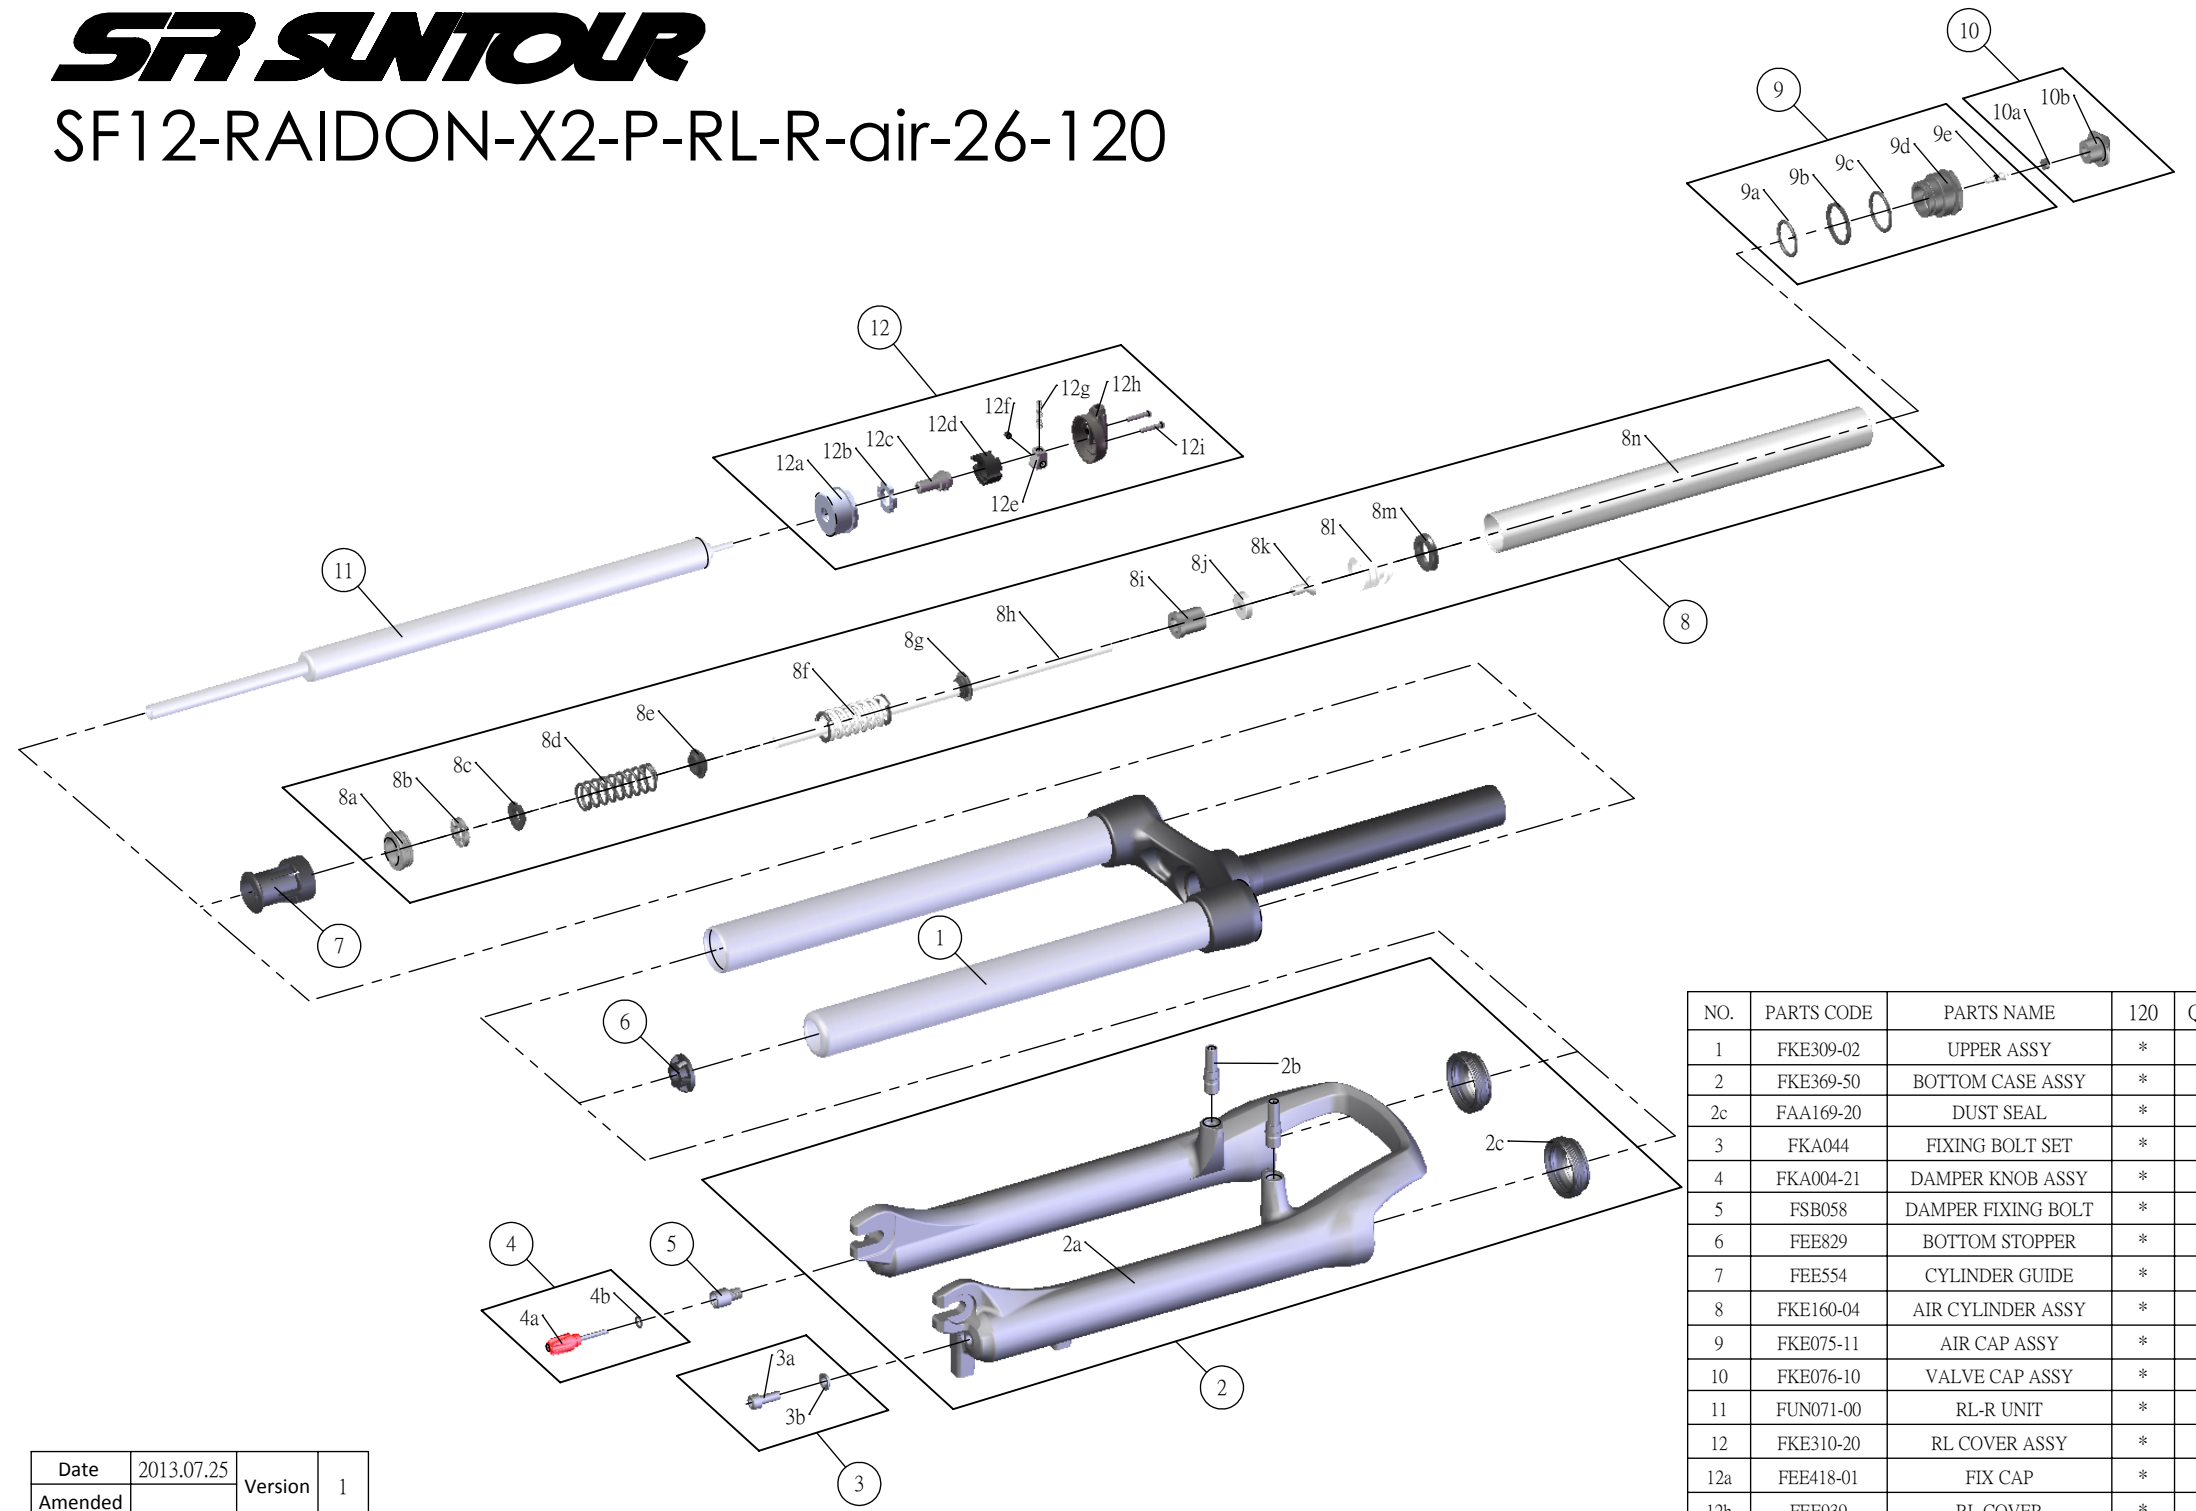

SF SUNTOUR

SF12-RAIDON-X2-P-RL-R-air-26-120

| NO. | PARTS CODE | PARTS NAME | 120 | QT |
|-----|------------|--------------------|-----|----|
| 1 | FKE309-02 | UPPER ASSY | * | 1 |
| 2 | FKE369-50 | BOTTOM CASE ASSY | * | 1 |
| 2c | FAA169-20 | DUST SEAL | * | 2 |
| 3 | FKA044 | FIXING BOLT SET | * | 1 |
| 4 | FKA004-21 | DAMPER KNOB ASSY | * | 1 |
| 5 | FSB058 | DAMPER FIXING BOLT | * | 1 |
| 6 | FEE829 | BOTTOM STOPPER | * | 1 |
| 7 | FEE554 | CYLINDER GUIDE | * | 1 |
| 8 | FKE160-04 | AIR CYLINDER ASSY | * | 1 |
| 9 | FKE075-11 | AIR CAP ASSY | * | 1 |
| 10 | FKE076-10 | VALVE CAP ASSY | * | 1 |
| 11 | FUN071-00 | RL-R UNIT | * | 1 |
| 12 | FKE310-20 | RL COVER ASSY | * | 1 |
| 12a | FEE418-01 | FIX CAP | * | 1 |
| 12h | FEE939 | RL COVER | * | 1 |