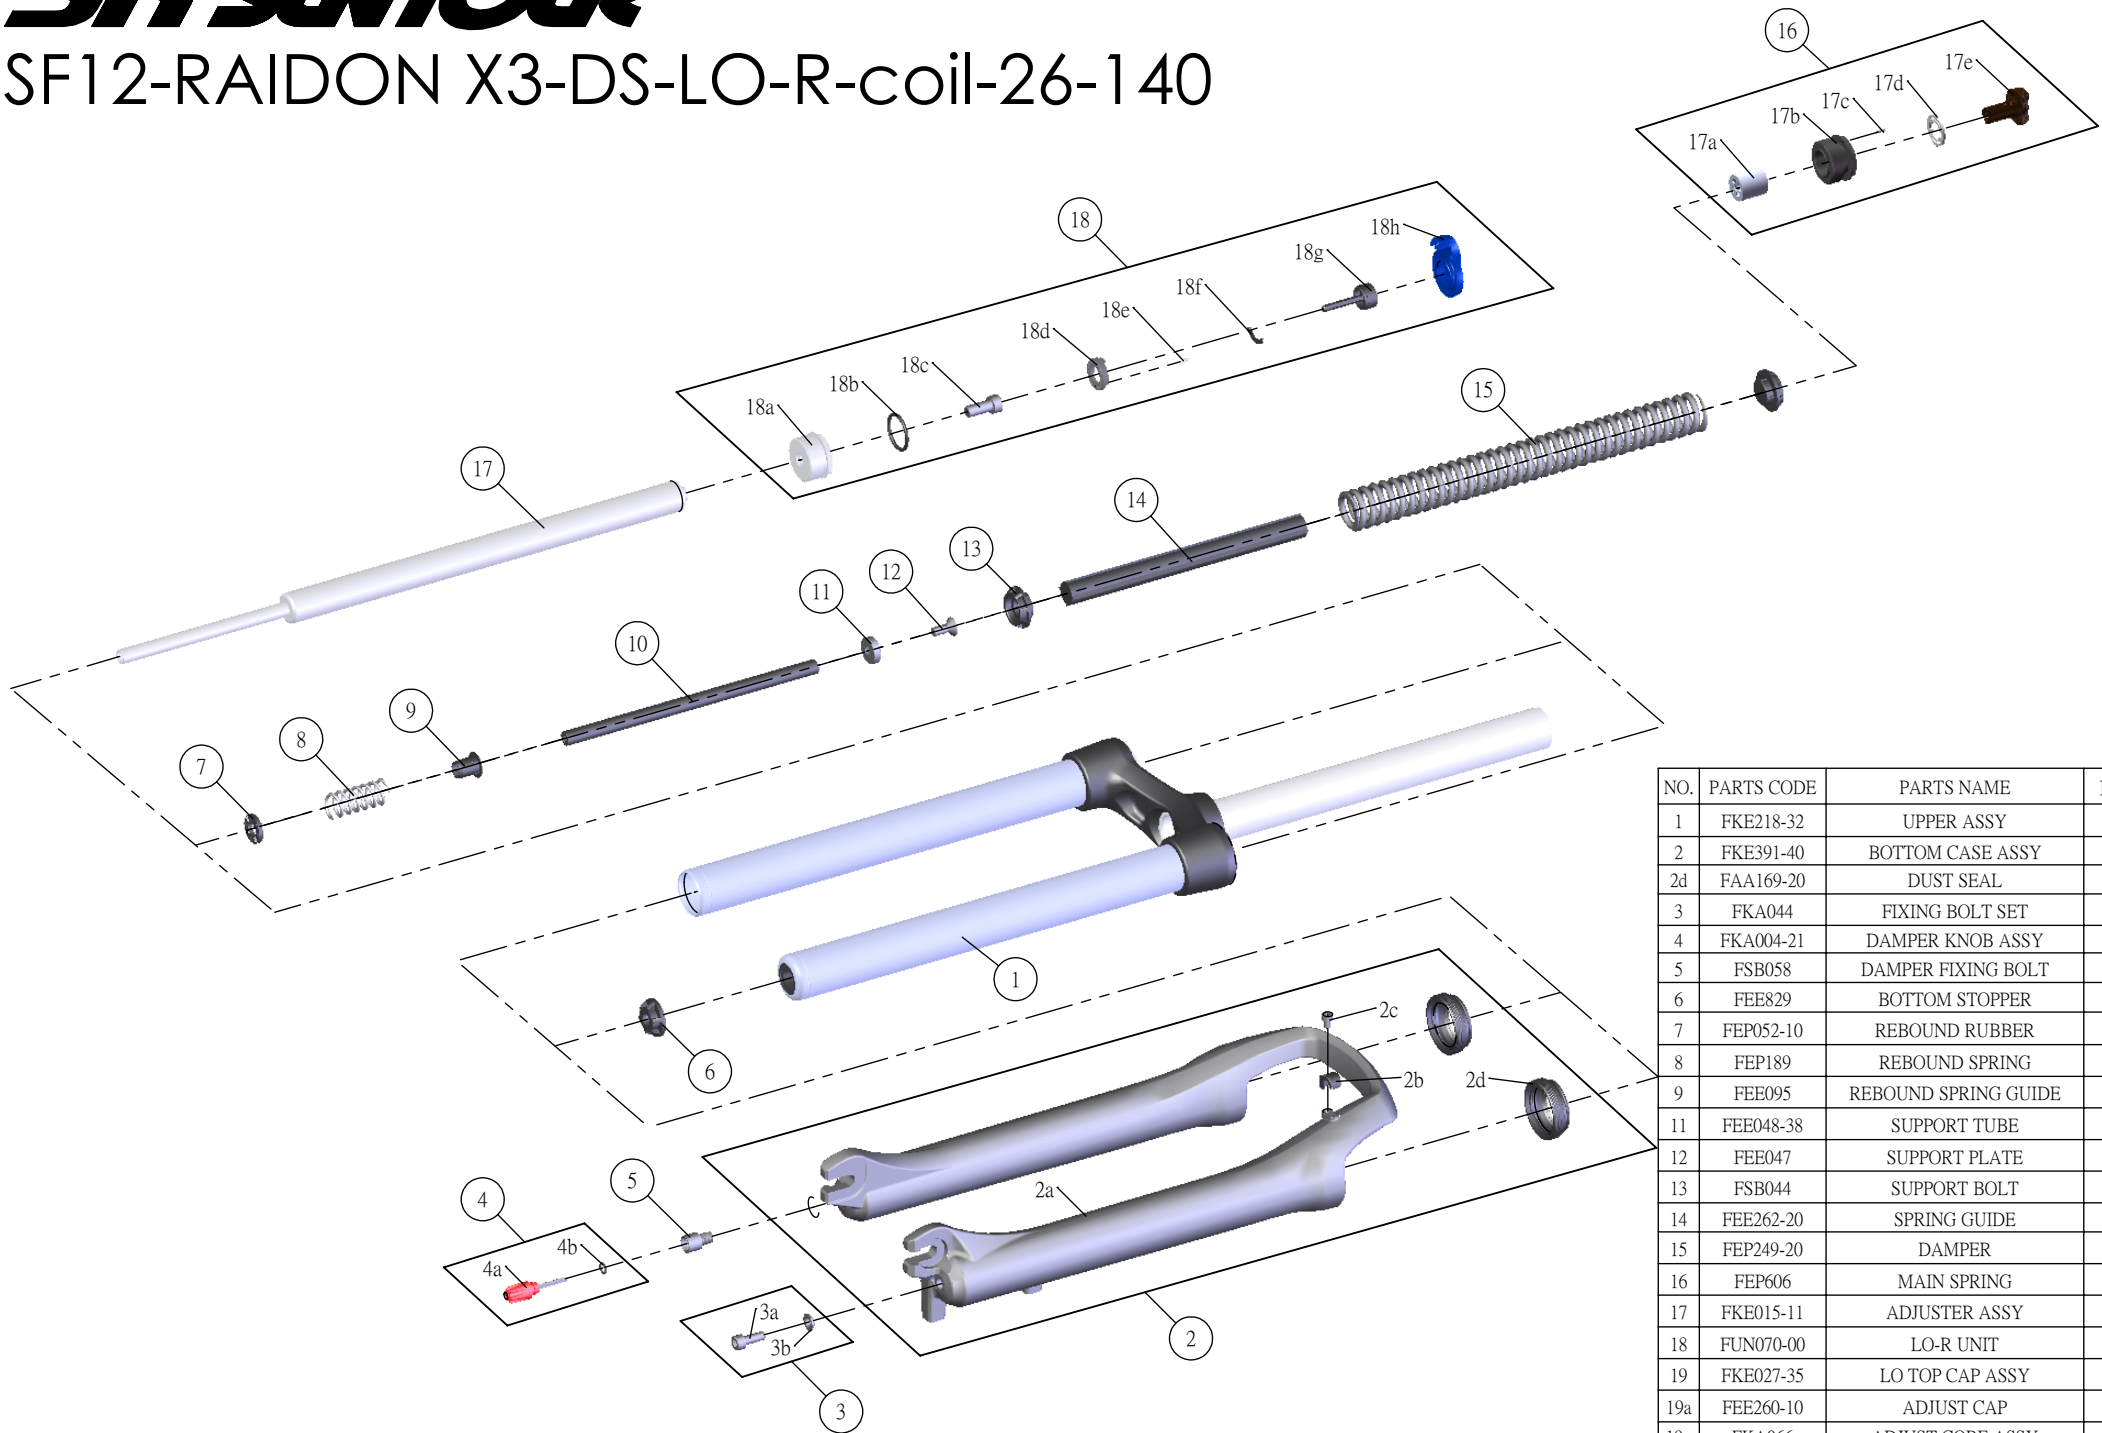

SUNTOUR

SF12-RAIDON X3-DS-LO-R-coil-26-140

Date	2013.07.25	Version	1
Amended			

NO.	PARTS CODE	PARTS NAME	140	QT
1	FKE218-32	UPPER ASSY	*	1
2	FKE391-40	BOTTOM CASE ASSY	*	1
2d	FAA169-20	DUST SEAL	*	2
3	FKA044	FIXING BOLT SET	*	1
4	FKA004-21	DAMPER KNOB ASSY	*	1
5	FSB058	DAMPER FIXING BOLT	*	1
6	FEE829	BOTTOM STOPPER	*	1
7	FEP052-10	REBOUND RUBBER	*	1
8	FEP189	REBOUND SPRING	*	1
9	FEE095	REBOUND SPRING GUIDE	*	1
11	FEE048-38	SUPPORT TUBE	*	1
12	FEE047	SUPPORT PLATE	*	1
13	FSB044	SUPPORT BOLT	*	1
14	FEE262-20	SPRING GUIDE	*	2
15	FEP249-20	DAMPER	*	1
16	FEP606	MAIN SPRING	*	1
17	FKE015-11	ADJUSTER ASSY	*	1
18	FUN070-00	LO-R UNIT	*	1
19	FKE027-35	LO TOP CAP ASSY	*	1
19a	FEE260-10	ADJUST CAP	*	1
19g	FKA066	ADJUST CORE ASSY	*	1
19h	FEE938	LOCKOUT KNOB	*	1