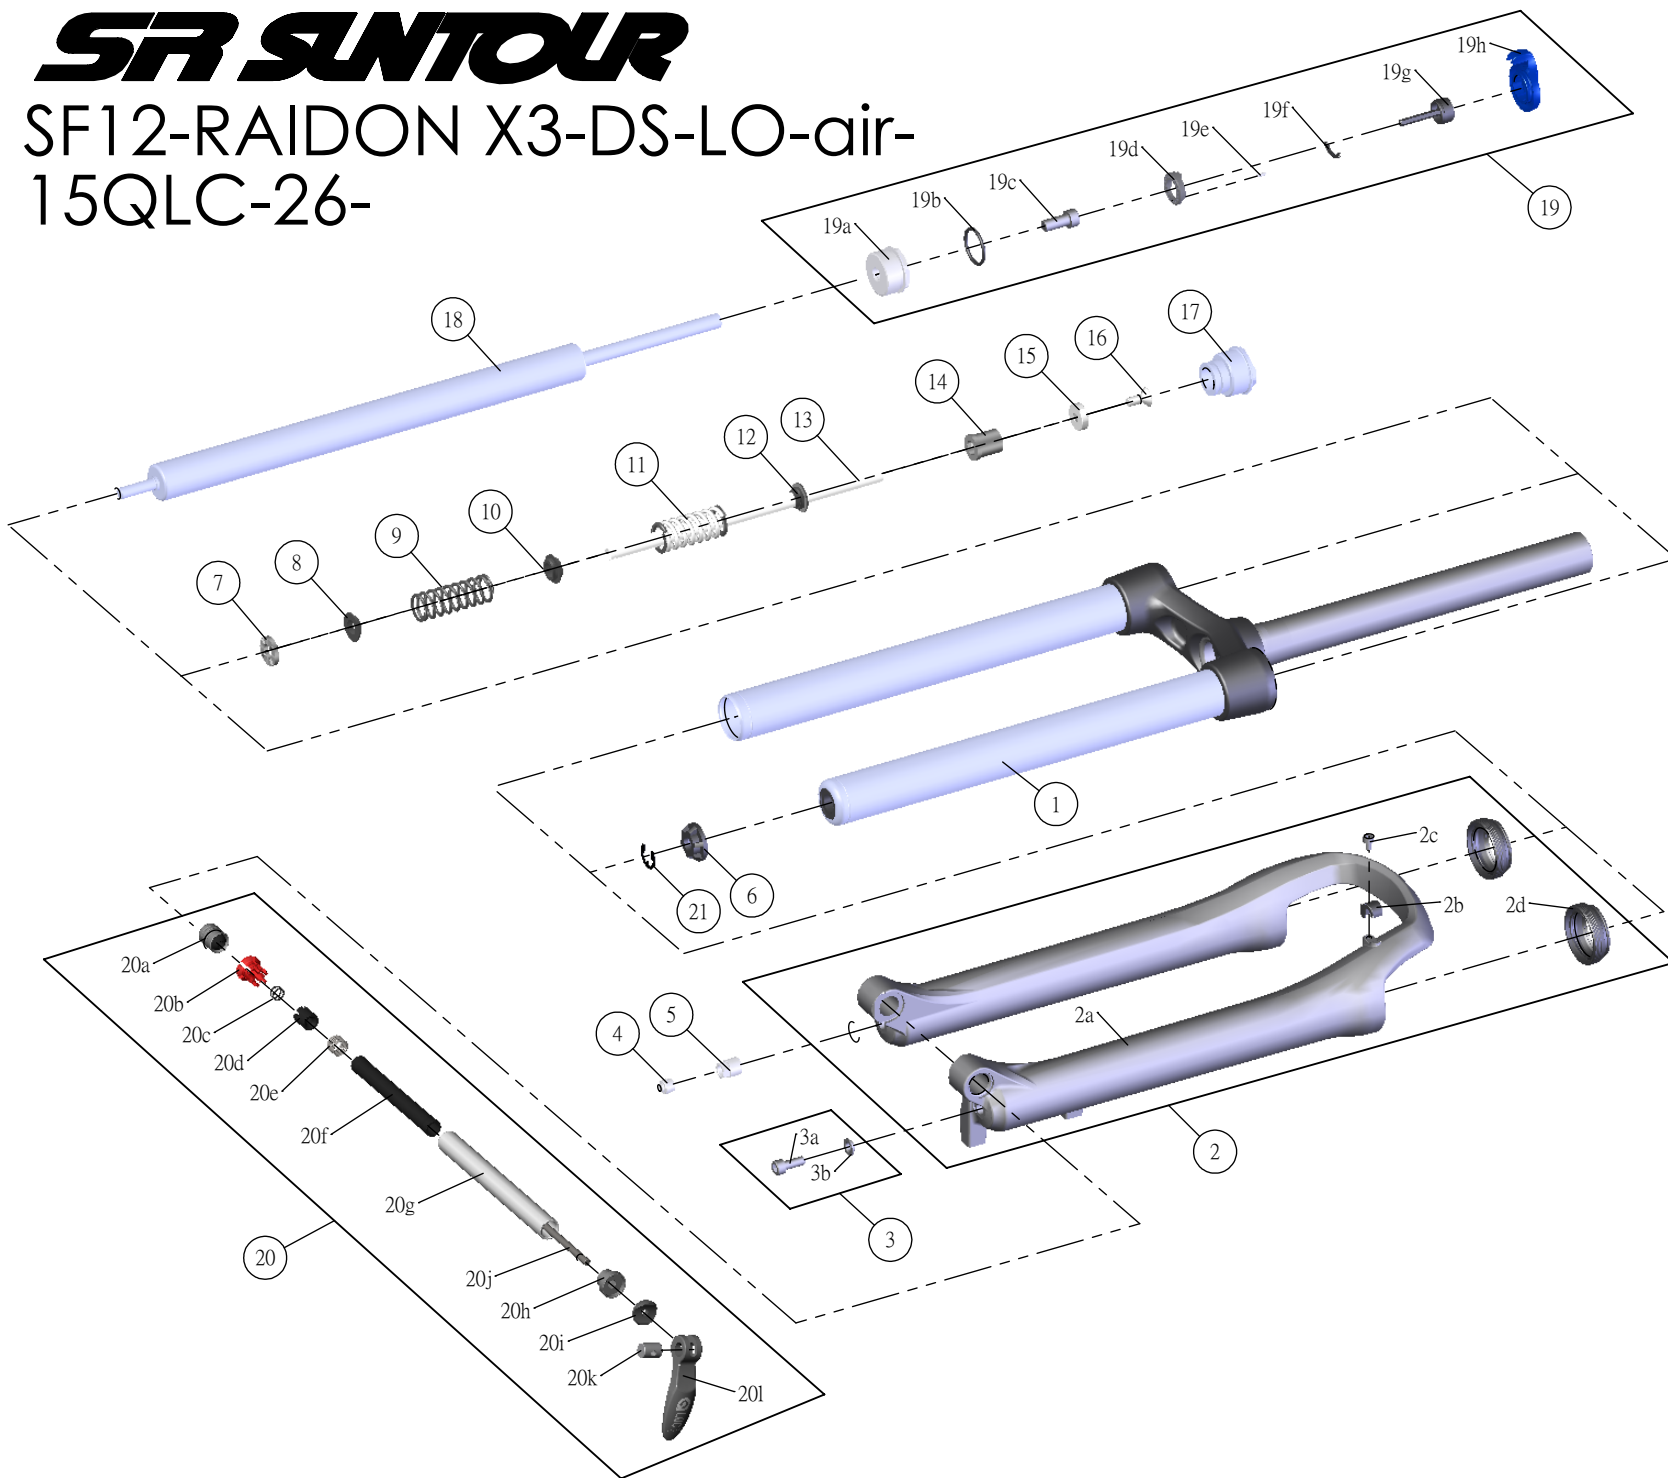

SUNTOUR

SF12-RAIDON X3-DS-LO-air-15QLC-26-

Date	2013.07.25	Version	1
Amended			

NO.	PARTS CODE	PARTS NAME	100	120	QT
1	FKE218-22	UPPER ASSY	*	*	1
2	FKE404-00	BOTTOM CASE ASSY	*	*	1
2d	FAA169-20	DUST SEAL	*	*	2
3	FKA044	FIXING BOLT SET	*	*	2
4	FAA150	VALVE CAP	*	*	1
5	FSN017-01	FIXING NUT	*	*	1
6	FEE829	BOTTOM STOPPER	*	*	1
7	FEP052-10	REBOUND RUBBER	*	*	1
8	FEE555-20	REBOUND SPRING GUIDE 3	*	*	1
9	FEP304	REBOUND SPRING 1	*	*	1
10	FEE555-10	REBOUND SPRING GUIDE 2	*	*	1
11	FEP305	REBOUND SPRING 2	*	*	1
12	FEE555-00	REBOUND SPRING GUIDE 1	*	*	1
13	FEE048-90	SUPPORT TUBE	*	*	1
14	FEE247	REBOUND SPACER	*		1
15	FEE047	SUPPORT PLATE	*	*	1
16	FSB044	SUPPORT BOLT	*	*	1
17	FEE261-20	DAMPER CAP	*	*	1
18	FUN080-00	LO-Air UNIT	*	*	1
19	FKE027-35	LO TOP CAP ASSY	*	*	1
19a	FEE260-10	ADJUST CAP	*	*	1
19g	FKA066	ADJUST CORE ASSY	*	*	1
19h	FEE938	LOCKOUT KNOB	*	*	1
20	FKA069-00	QLC15 AXLE SET	*	*	1
21	FSS041	E RING	*	*	1