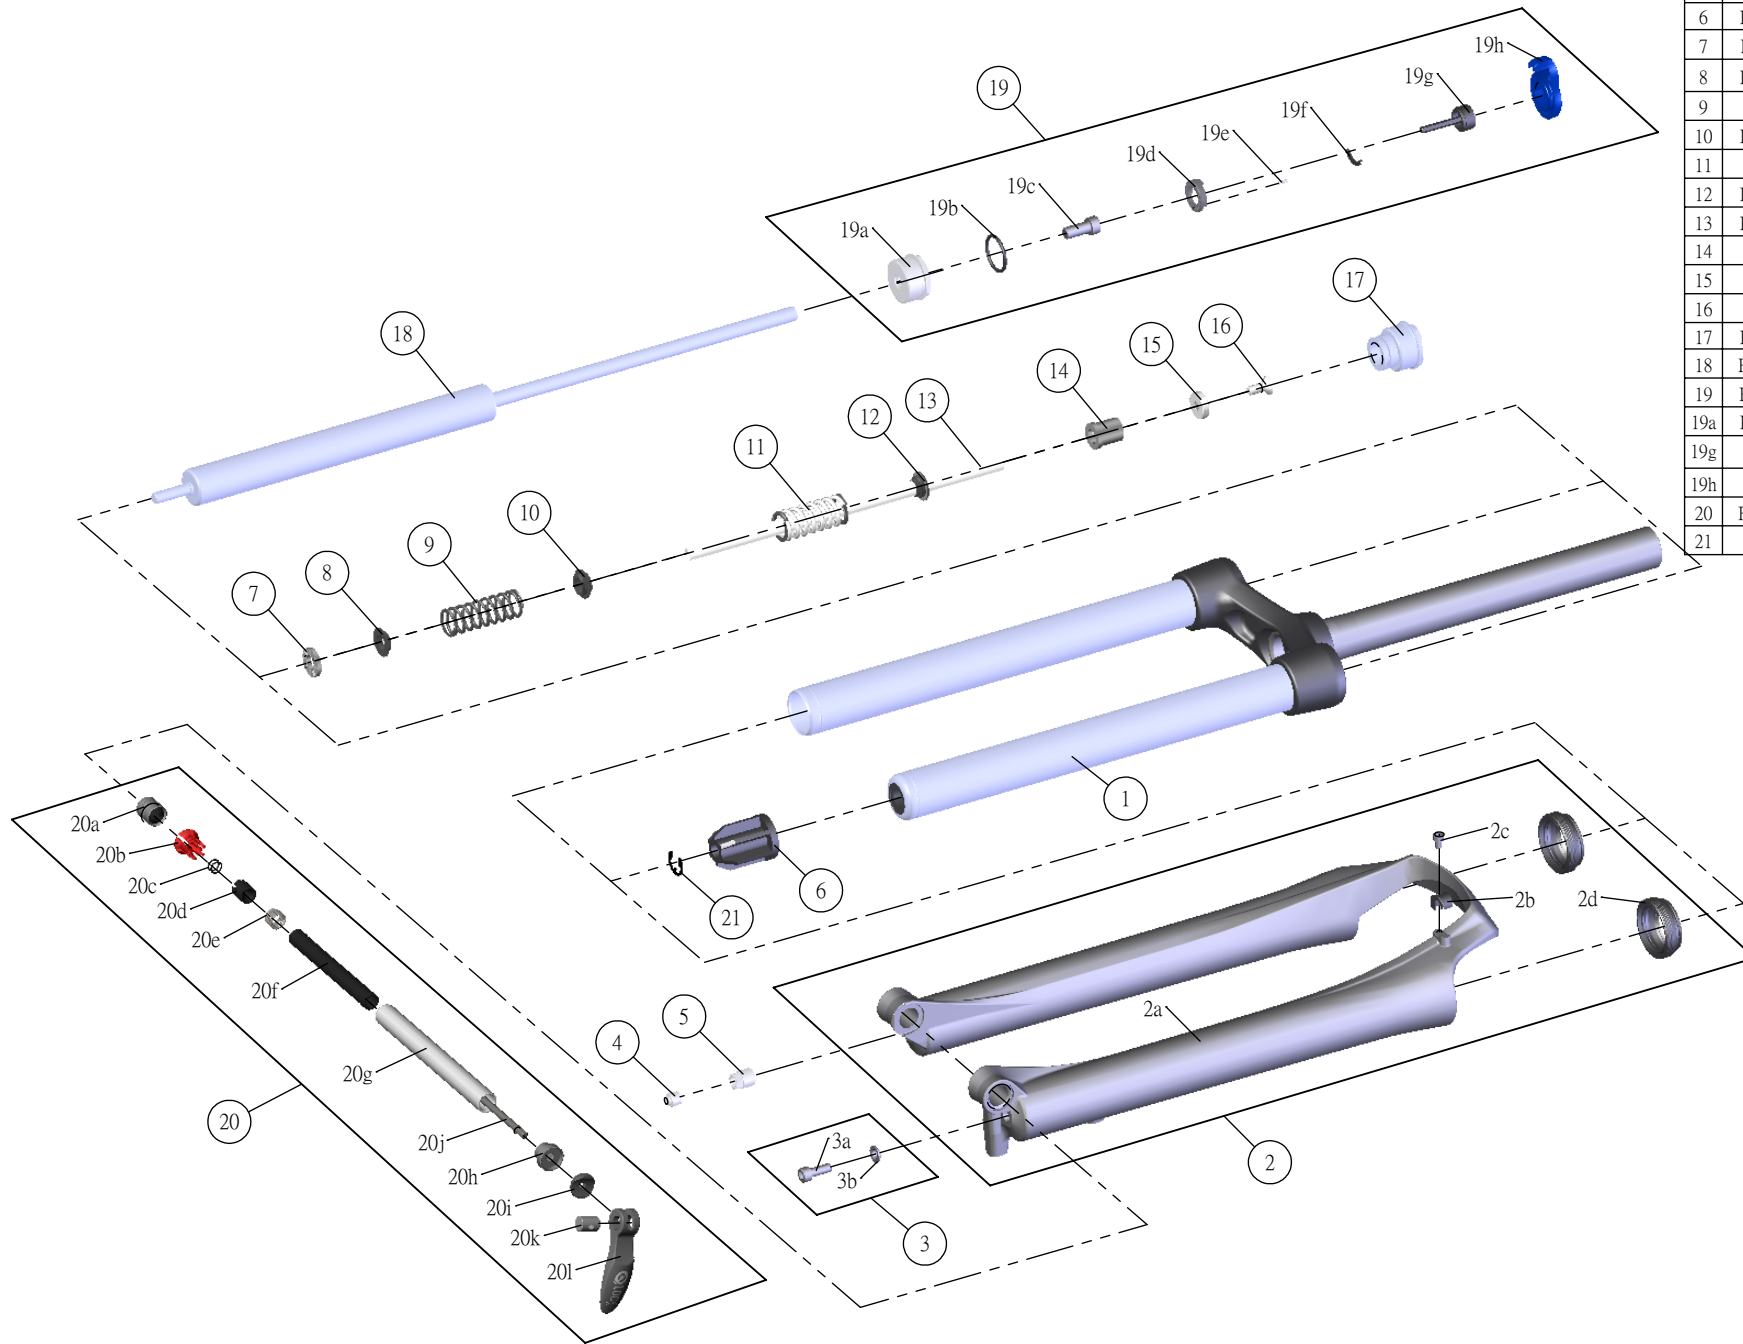

SUNTOUR

SF12-RAIDON X3-DS-LO-air-15QLC-29-

NO.	PARTS CODE	PARTS NAME	100	120	QT
1	FKE218-22	UPPER ASSY	*	*	1
2	FKE318-30	BOTTOM CASE ASSY	*	*	1
2d	FAA169-20	DUST SEAL	*	*	2
3	FKA044	FIXING BOLT SET	*	*	1
4	FAA150	VALVE CAP	*	*	1
5	FSN017-01	FIXING NUT	*	*	1
6	FEE248-20	BOTTOM STOPPER	*	*	1
7	FEP052-10	REBOUND RUBBER	*	*	1
8	FEE555-20	REBOUND SPRING GUIDE 3	*	*	1
9	FEP304	REBOUND SPRING 1	*	*	1
10	FEE555-10	REBOUND SPRING GUIDE 2	*	*	1
11	FEP305	REBOUND SPRING 2	*	*	1
12	FEE555-00	REBOUND SPRING GUIDE 1	*	*	1
13	FEE048-91	SUPPORT TUBE	*	*	1
14	FEE247	REBOUND SPACER	*	*	1
15	FEE047	SUPPORT PLATE	*	*	1
16	FSB044	SUPPORT BOLT	*	*	1
17	FEE261-20	DAMPER CAP	*	*	1
18	FUN080-10	LO-Air UNIT	*	*	1
19	FKE027-35	LO TOP CAP ASSY	*	*	1
19a	FEE260-10	ADJUST CAP	*	*	1
19g	FKA066	ADJUST CORE ASSY	*	*	1
19h	FEE938	LOCKOUT KNOB	*	*	1
20	FKA069-00	QLC15 AXLE SET	*	*	1
21	FSS041	E RING	*	*	1