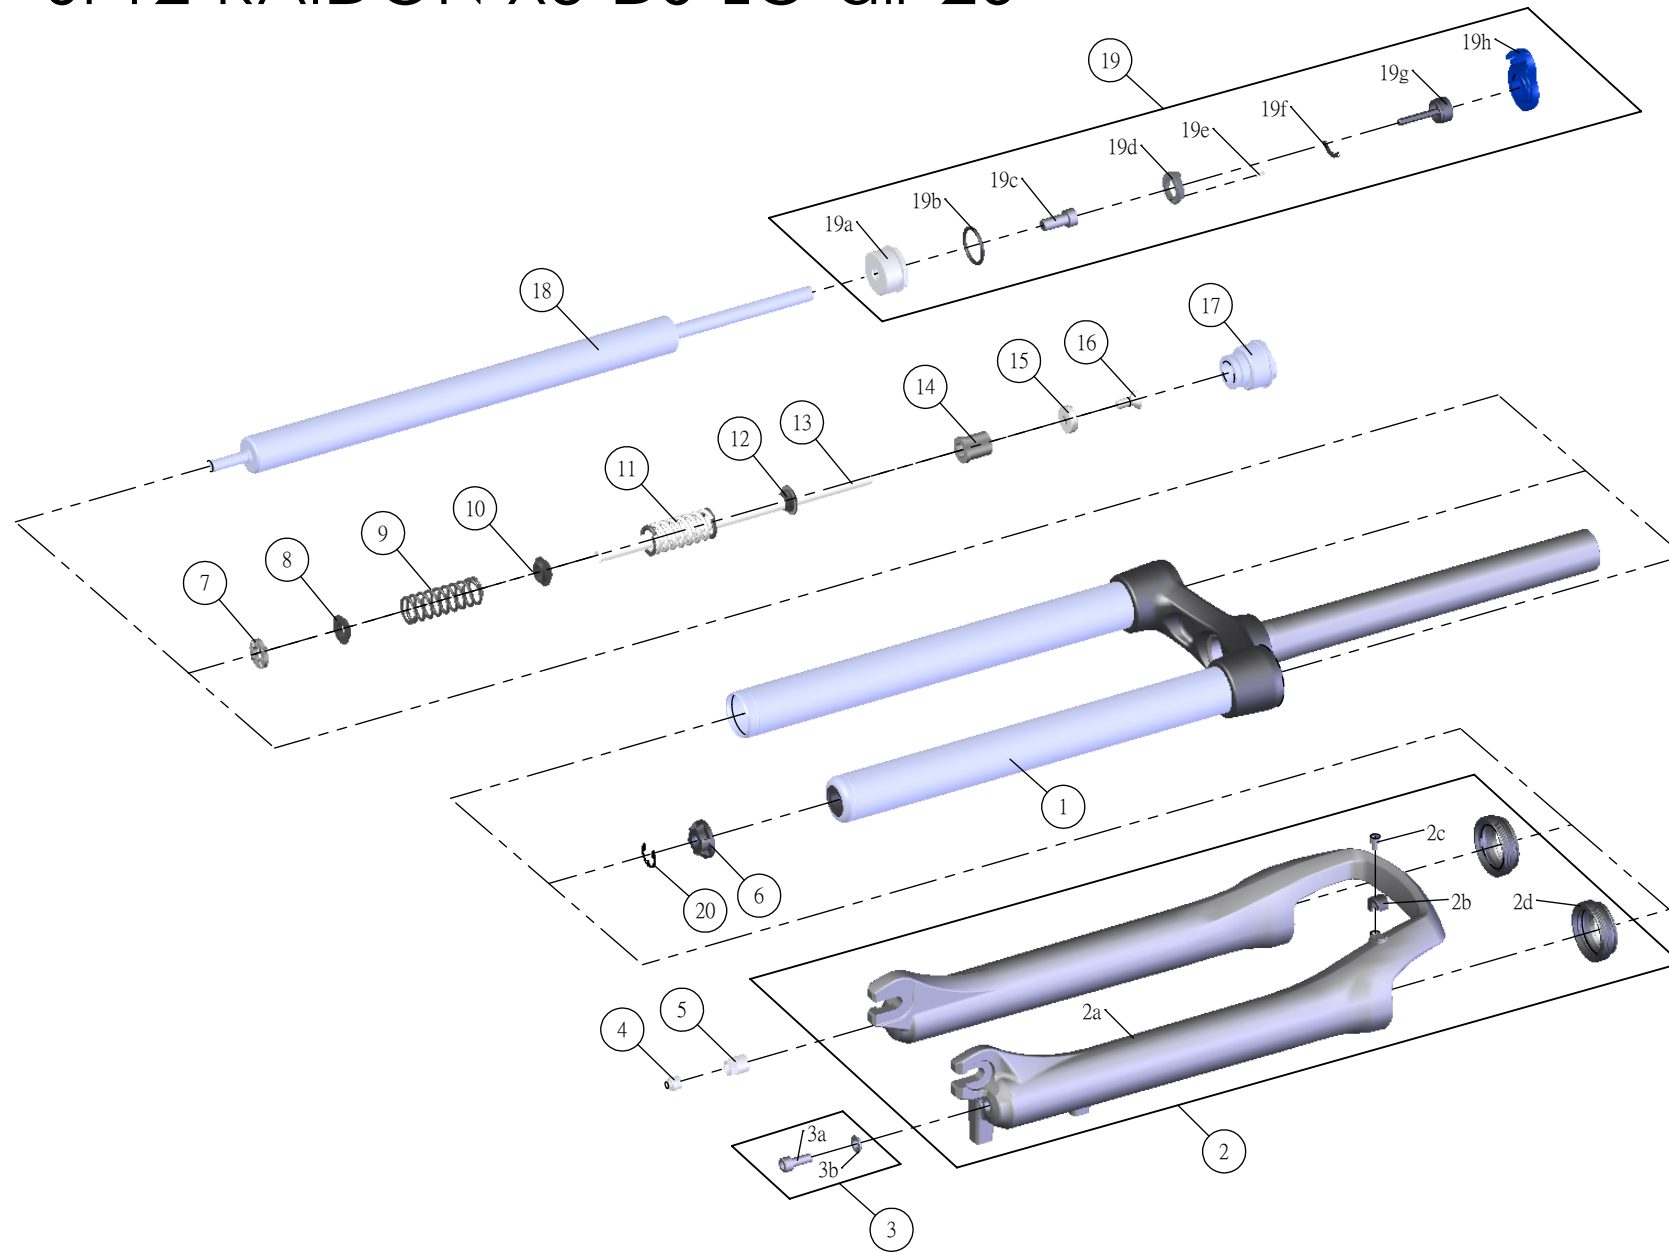

# SR SUNTOUR

## SF12-RAIDON X3-DS-LO-air-26-

Date	2013.07.25	Version	1
Amended			

NO.	PARTS CODE	PARTS NAME	100	120	QT
1	FKE218-22	UPPER ASSY	*	*	1
2	FKE391-40	BOTTOM CASE ASSY	*	*	1
2d	FAA169-20	DUST SEAL	*	*	2
3	FKA044	FIXING BOLT SET	*	*	1
4	FAA150	VALVE CAP	*	*	1
5	FSN017-01	FIXING NUT	*	*	1
6	FEE829	BOTTOM STOPPER	*	*	1
7	FEP052-10	REBOUND RUBBER	*	*	1
8	FEE555-20	REBOUND SPRING GUIDE 3	*	*	1
9	FEP304	REBOUND SPRING 1	*	*	1
10	FEE555-10	REBOUND SPRING GUIDE 2	*	*	1
11	FEP305	REBOUND SPRING 2	*	*	1
12	FEE555-00	REBOUND SPRING GUIDE 1	*	*	1
13	FEE048-90	SUPPORT TUBE	*	*	1
14	FEE247	REBOUND SPACER	*	*	1
15	FEE047	SUPPORT PLATE	*	*	1
16	FSB044	SUPPORT BOLT	*	*	1
17	FEE261-20	DAMPER CAP	*	*	1
18	FUN080-00	LO-Air UNIT	*	*	1
19	FKE027-35	LO TOP CAP ASSY	*	*	1
19a	FEE260-10	ADJUST CAP	*	*	1
19g	FKA066	ADJUST CORE ASSY	*	*	1
19h	FEE938	LOCKOUT KNOB	*	*	1
20	FSS041	E RING	*	*	1