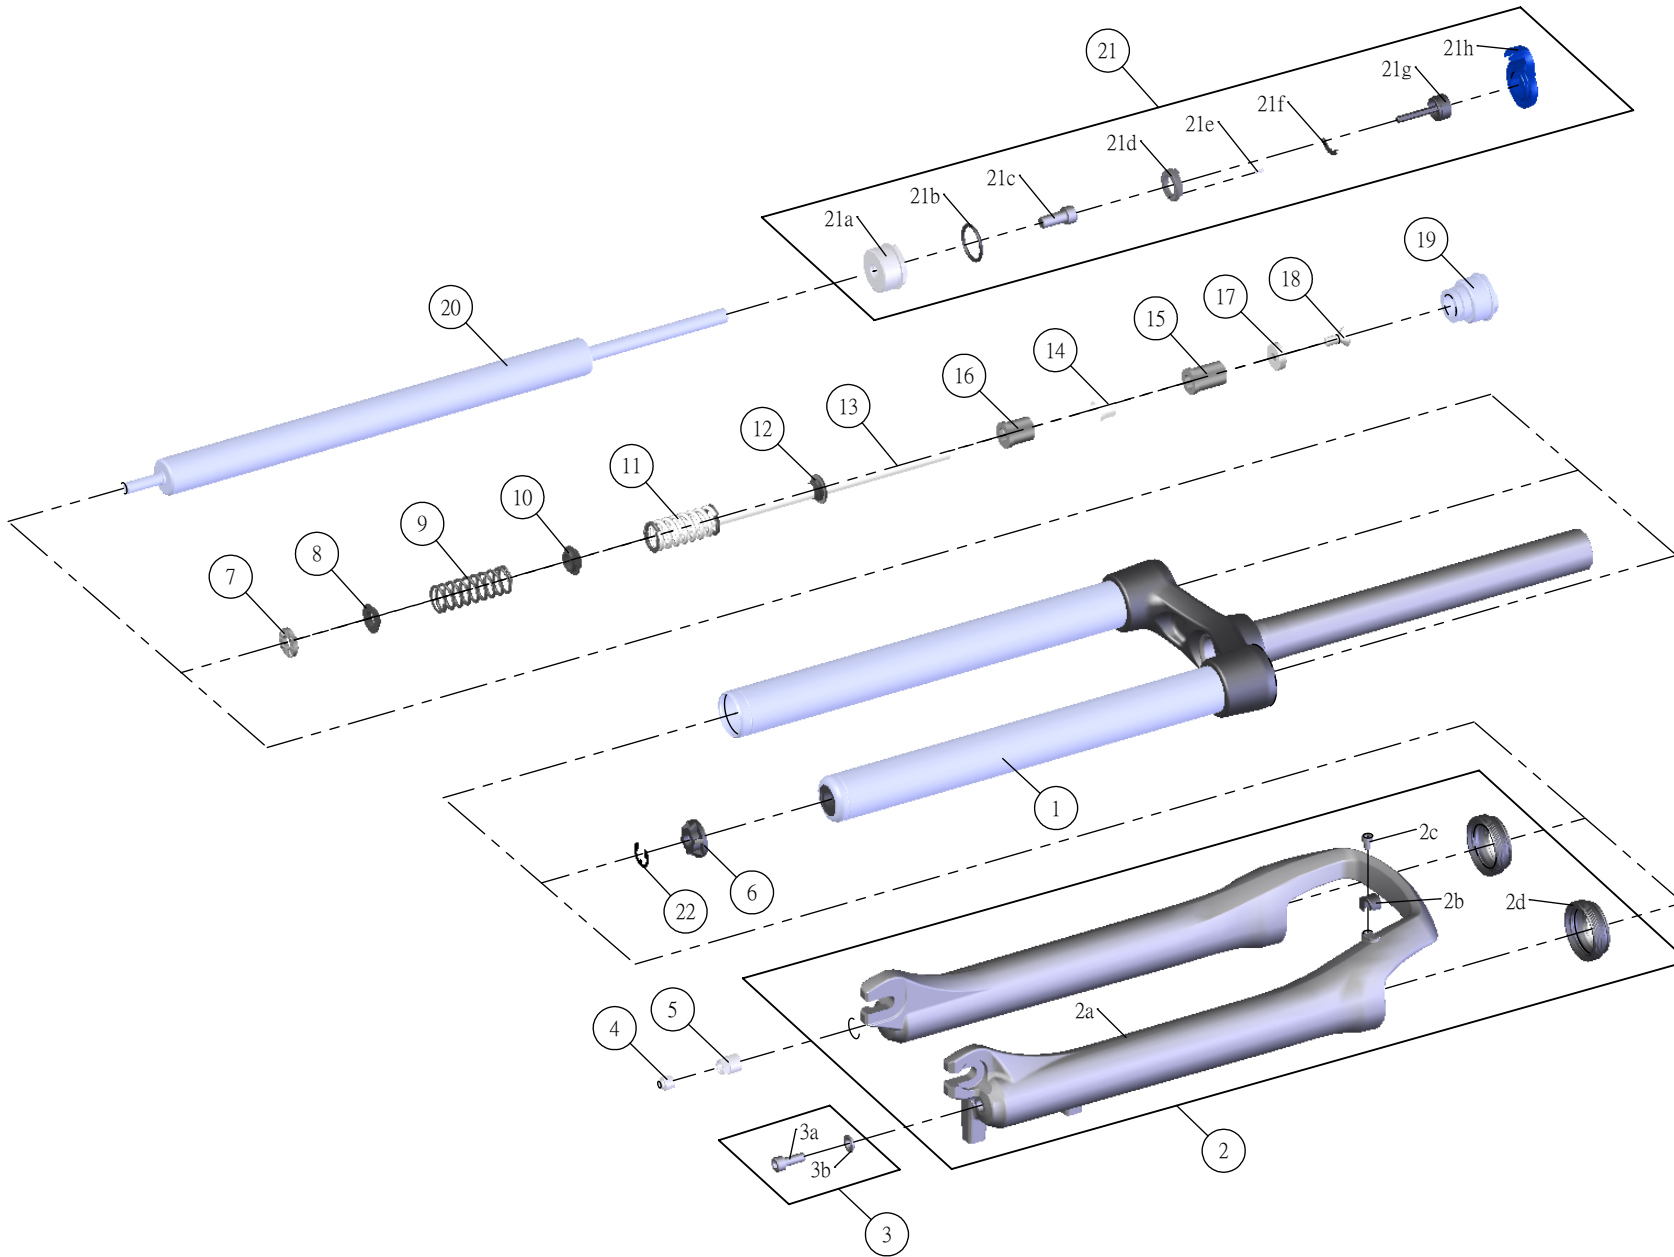

SR SUNTOUR

SF12-RAIDON X3-DS-LO-air-26-63

| | | | |
|---------|------------|---------|---|
| Date | 2013.07.25 | Version | 1 |
| Amended | | | |

| NO. | PARTS CODE | PARTS NAME | 63 | QT |
|-----|------------|------------------------|----|----|
| 1 | FKE218-22 | UPPER ASSY | * | 1 |
| 2 | FKE391-40 | BOTTOM CASE ASSY | * | 1 |
| 2d | FAA169-20 | DUST SEAL | * | 2 |
| 3 | FKA044 | FIXING BOLT SET | * | 1 |
| 4 | FAA150 | VALVE CAP | * | 1 |
| 5 | FSN017-01 | FIXING NUT | * | 1 |
| 6 | FEE829 | BOTTOM STOPPER | * | 1 |
| 7 | FEP052-10 | REBOUND RUBBER | * | 1 |
| 8 | FEE555-20 | REBOUND SPRING GUIDE 3 | * | 1 |
| 9 | FEP304 | REBOUND SPRING 1 | * | 1 |
| 10 | FEE555-10 | REBOUND SPRING GUIDE 2 | * | 1 |
| 11 | FEP305 | REBOUND SPRING 2 | * | 1 |
| 12 | FEE555-00 | REBOUND SPRING GUIDE 1 | * | 1 |
| 13 | FEE048-90 | SUPPORT TUBE | * | 1 |
| 14 | FEE247 | REBOUND SPACER | * | 1 |
| 15 | FEE290-03 | REBOUND SPACER | * | 1 |
| 16 | FEE290 | REBOUND SPACER | * | 1 |
| 17 | FEE047 | SUPPORT PLATE | * | 1 |
| 18 | FSB044 | SUPPORT BOLT | * | 1 |
| 19 | FEE261-20 | DAMPER CAP | * | 1 |
| 20 | FUN080-00 | LO-Air UNIT | * | 1 |
| 21 | FKE027-35 | LO TOP CAP ASSY | * | 1 |
| 21a | FEE260-10 | ADJUST CAP | * | 1 |
| 21g | FKA066 | ADJUST CORE ASSY | * | 1 |
| 21h | FEE938 | LOCKOUT KNOB | * | 1 |
| 22 | FSS041 | E RING | * | 1 |