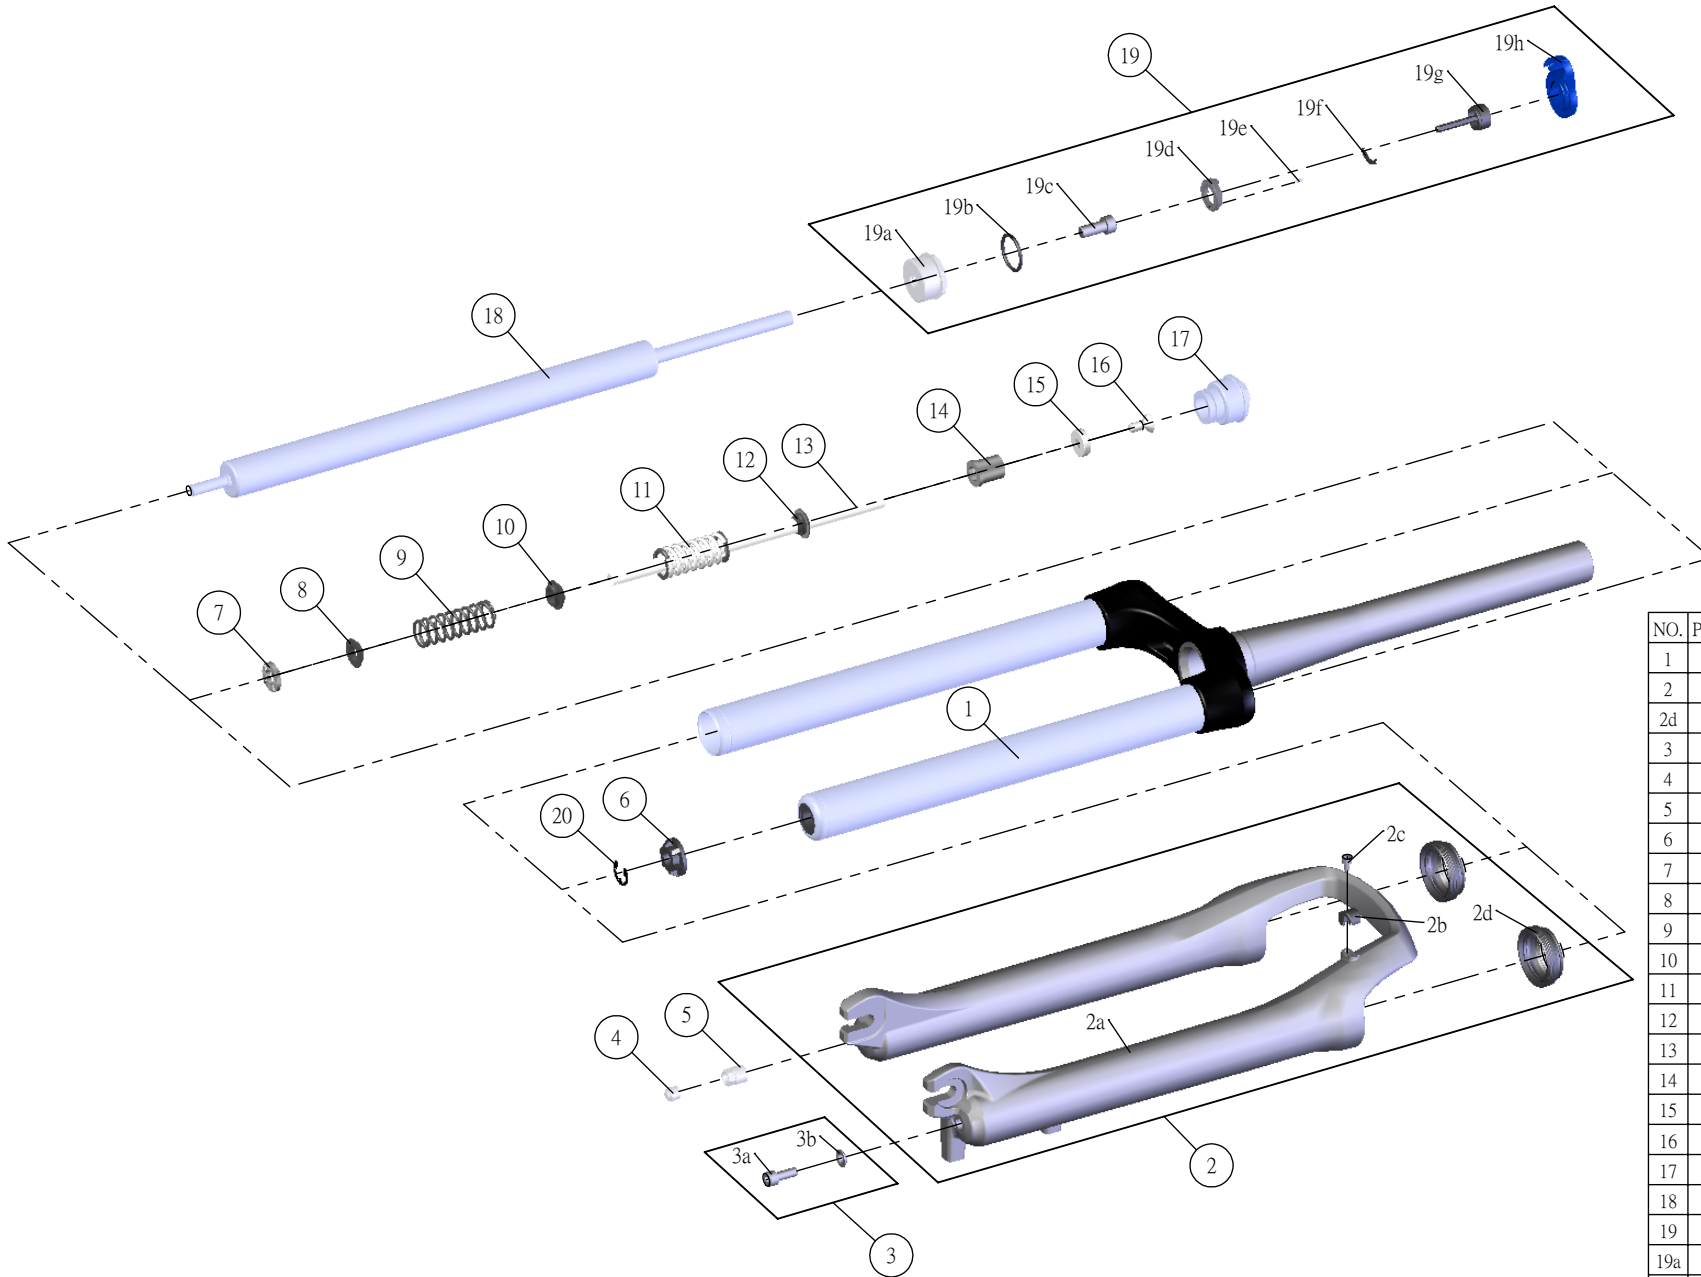

# SUNTOUR

## SF12-RAIDON X3-DS-LO-air-CTS-26-

Date	2013.07.25	Version	1
Amended			

NO.	PARTS CODE	PARTS NAME	100	120	QT
1	FKE379-80	UPPER ASSY	*	*	1
2	FKE391-40	BOTTOM CASE ASSY	*	*	1
2d	FAA169-20	DUST SEAL	*	*	2
3	FKA044	FIXING BOLT SET	*	*	1
4	FAA150	VALVE CAP	*	*	1
5	FSN017-01	FIXING NUT	*	*	1
6	FEE829	BOTTOM STOPPER	*	*	1
7	FEP052-10	REBOUND RUBBER	*	*	1
8	FEE555-20	REBOUND SPRING GUIDE 3	*	*	1
9	FEP304	REBOUND SPRING 1	*	*	1
10	FEE555-10	REBOUND SPRING GUIDE 2	*	*	1
11	FEP305	REBOUND SPRING 2	*	*	1
12	FEE555-00	REBOUND SPRING GUIDE 1	*	*	1
13	FEE048-90	SUPPORT TUBE	*	*	1
14	FEE247	REBOUND SPACER	*		1
15	FEE047	SUPPORT PLATE	*	*	1
16	FSB044	SUPPORT BOLT	*	*	1
17	FEE261-20	DAMPER CAP	*	*	1
18	FUN080-00	LO-Air UNIT	*	*	1
19	FKE027-35	LO TOP CAP ASSY	*	*	1
19a	FEE260-10	ADJUST CAP	*	*	1
19g	FKA066	ADJUST CORE ASSY	*	*	1
19h	FEE938	LOCKOUT KNOB	*	*	1
20	FSS041	E RING	*	*	1