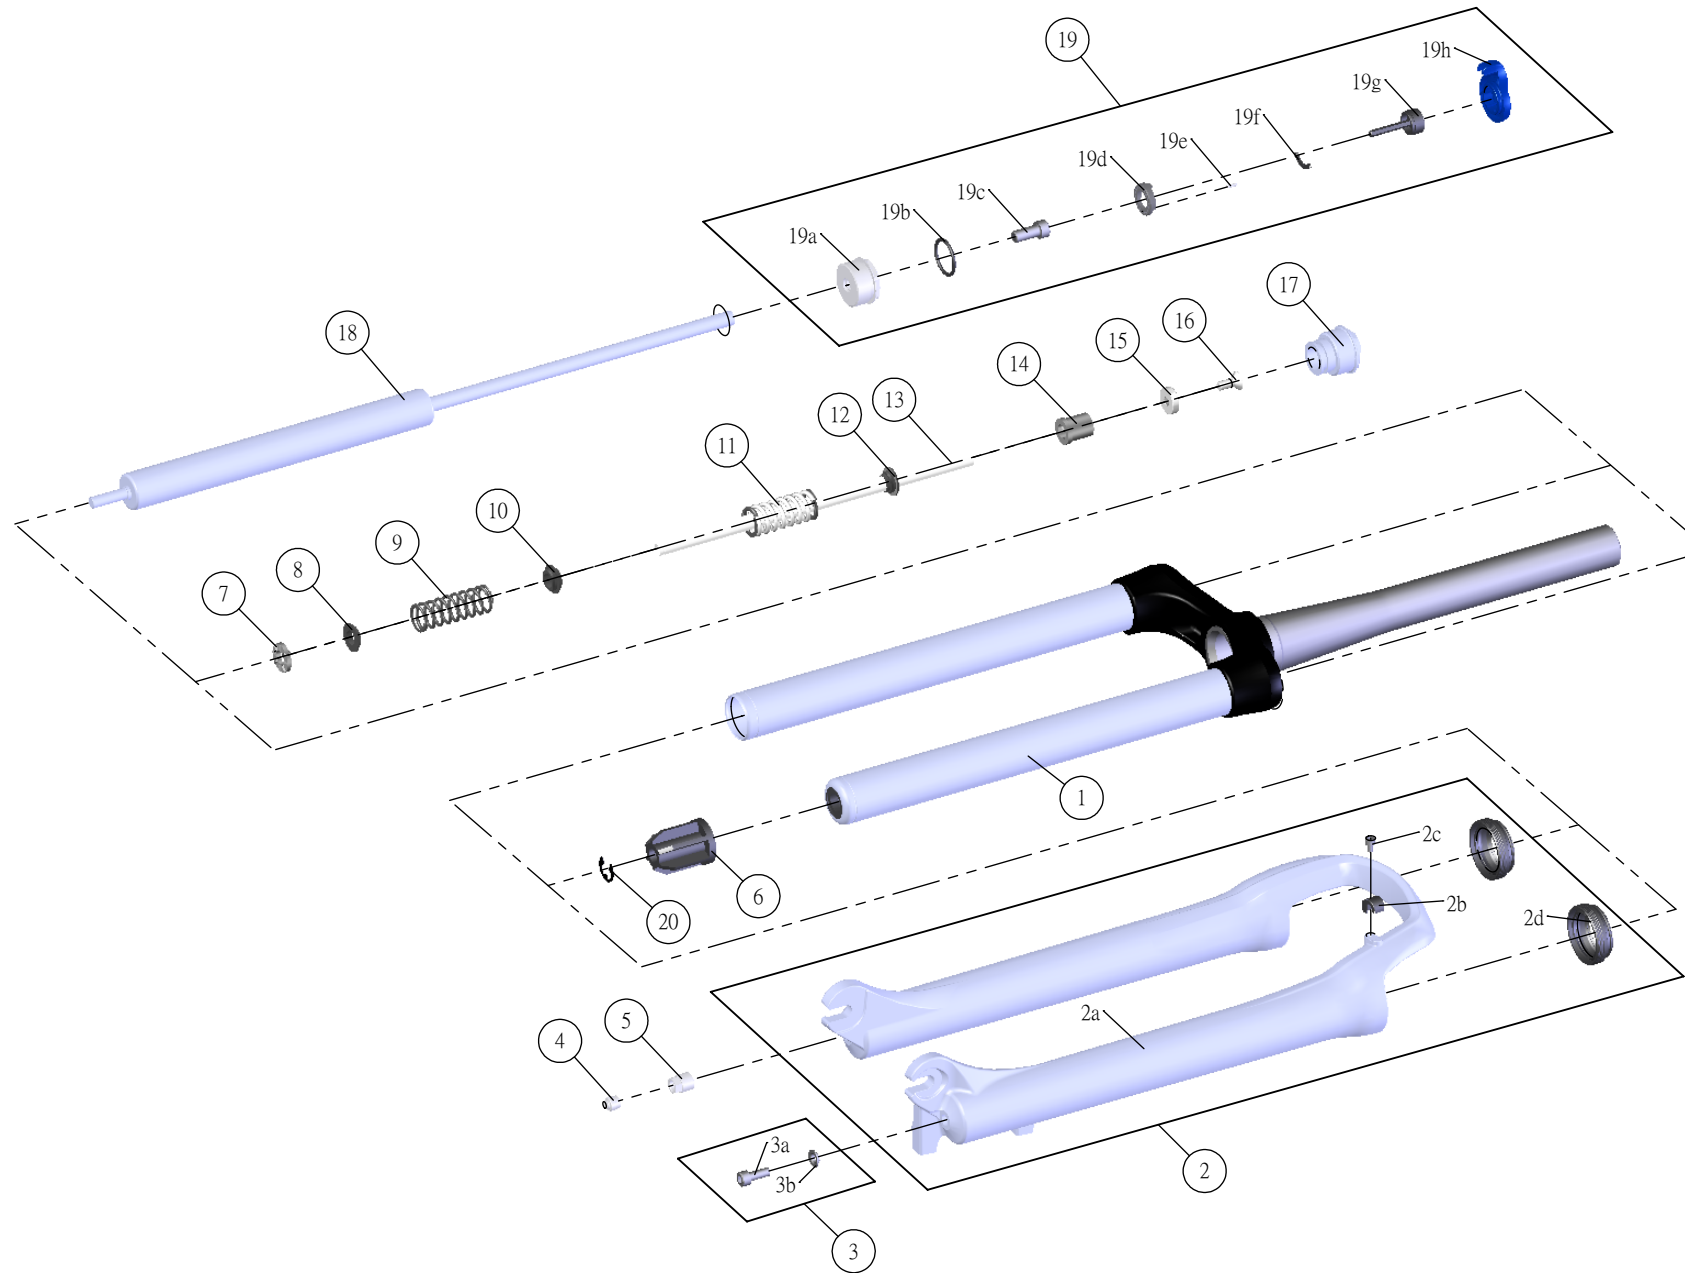

SUNTOUR

SF12-RAIDON X3-DS-LO-air-CTS-29-100

Date	2013.07.25	Version	1
Amended			

NO.	PARTS CODE	PARTS NAME	100	QT
1	FKE379-80	UPPER ASSY	*	1
2	FKE426	BOTTOM CASE ASSY	*	1
2d	FAA169-20	DUST SEAL	*	2
3	FKA044	FIXING BOLT SET	*	1
4	FAA150	VALVE CAP	*	1
5	FSN017-01	FIXING NUT	*	1
6	FEE248-20	BOTTOM STOPPER	*	1
7	FEP052-10	REBOUND RUBBER	*	1
8	FEE555-20	REBOUND SPRING GUIDE 3	*	1
9	FEP304	REBOUND SPRING 1	*	1
10	FEE555-10	REBOUND SPRING GUIDE 2	*	1
11	FEP305	REBOUND SPRING 2	*	1
12	FEE555-00	REBOUND SPRING GUIDE 1	*	1
13	FEE048-91	SUPPORT TUBE	*	1
14	FEE247	REBOUND SPACER	*	1
15	FEE047	SUPPORT PLATE	*	1
16	FSB044	SUPPORT BOLT	*	1
17	FEE261-20	DAMPER CAP	*	1
18	FUN080-10	LO-Air UNIT	*	1
19	FKE027-35	LO TOP CAP ASSY	*	1
19a	FEE260-10	ADJUST CAP	*	1
19b	FKA066	ADJUST CORE ASSY	*	1
19c	FEE938	LOCKOUT KNOB	*	1
19d	FSS041	E RING	*	1
19e	FSS041	E RING	*	1
19f	FSS041	E RING	*	1
19g	FSS041	E RING	*	1
19h	FSS041	E RING	*	1
20	FSS041	E RING	*	1