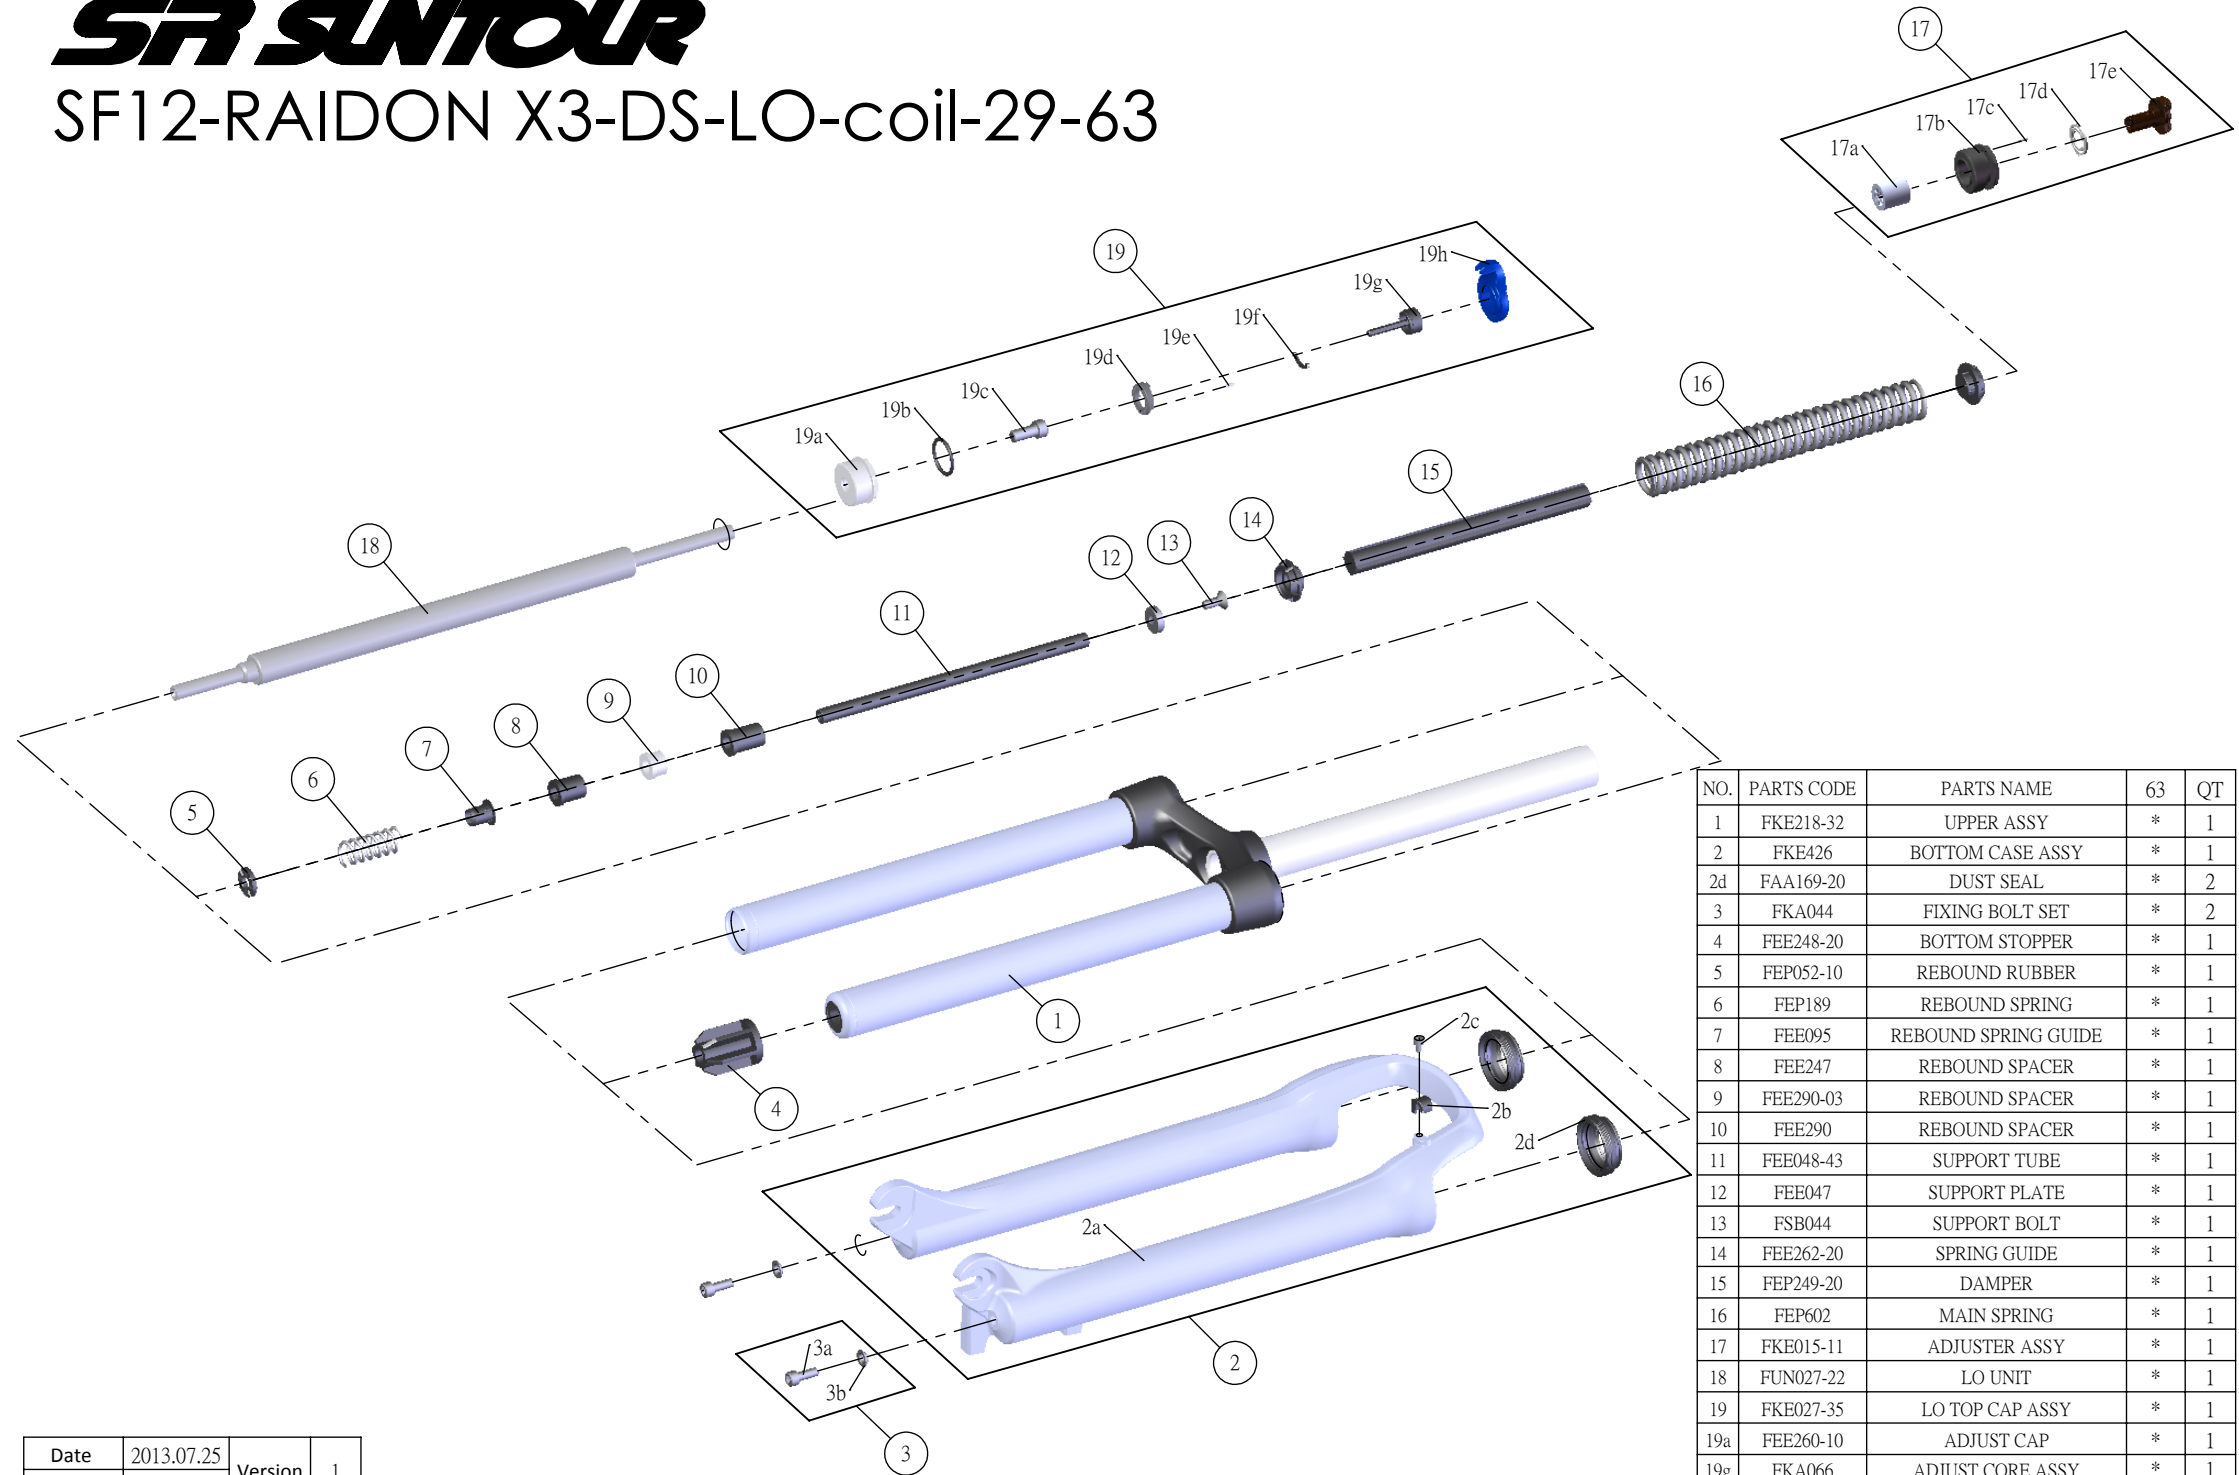

## SF12-RAIDON X3-DS-LO-coil-29-63

NO.	PARTS CODE	PARTS NAME	63	QT
1	FKE218-32	UPPER ASSY	*	1
2	FKE426	BOTTOM CASE ASSY	*	1
2d	FAA169-20	DUST SEAL	*	2
3	FKA044	FIXING BOLT SET	*	2
4	FEE248-20	BOTTOM STOPPER	*	1
5	FEP052-10	REBOUND RUBBER	*	1
6	FEP189	REBOUND SPRING	*	1
7	FEE095	REBOUND SPRING GUIDE	*	1
8	FEE247	REBOUND SPACER	*	1
9	FEE290-03	REBOUND SPACER	*	1
10	FEE290	REBOUND SPACER	*	1
11	FEE048-43	SUPPORT TUBE	*	1
12	FEE047	SUPPORT PLATE	*	1
13	FSB044	SUPPORT BOLT	*	1
14	FEE262-20	SPRING GUIDE	*	1
15	FEP249-20	DAMPER	*	1
16	FEP602	MAIN SPRING	*	1
17	FKE015-11	ADJUSTER ASSY	*	1
18	FUN027-22	LO UNIT	*	1
19	FKE027-35	LO TOP CAP ASSY	*	1
19a	FEE260-10	ADJUST CAP	*	1
19g	FKA066	ADJUST CORE ASSY	*	1
19h	FEE938	LOCKOUT KNOB	*	1