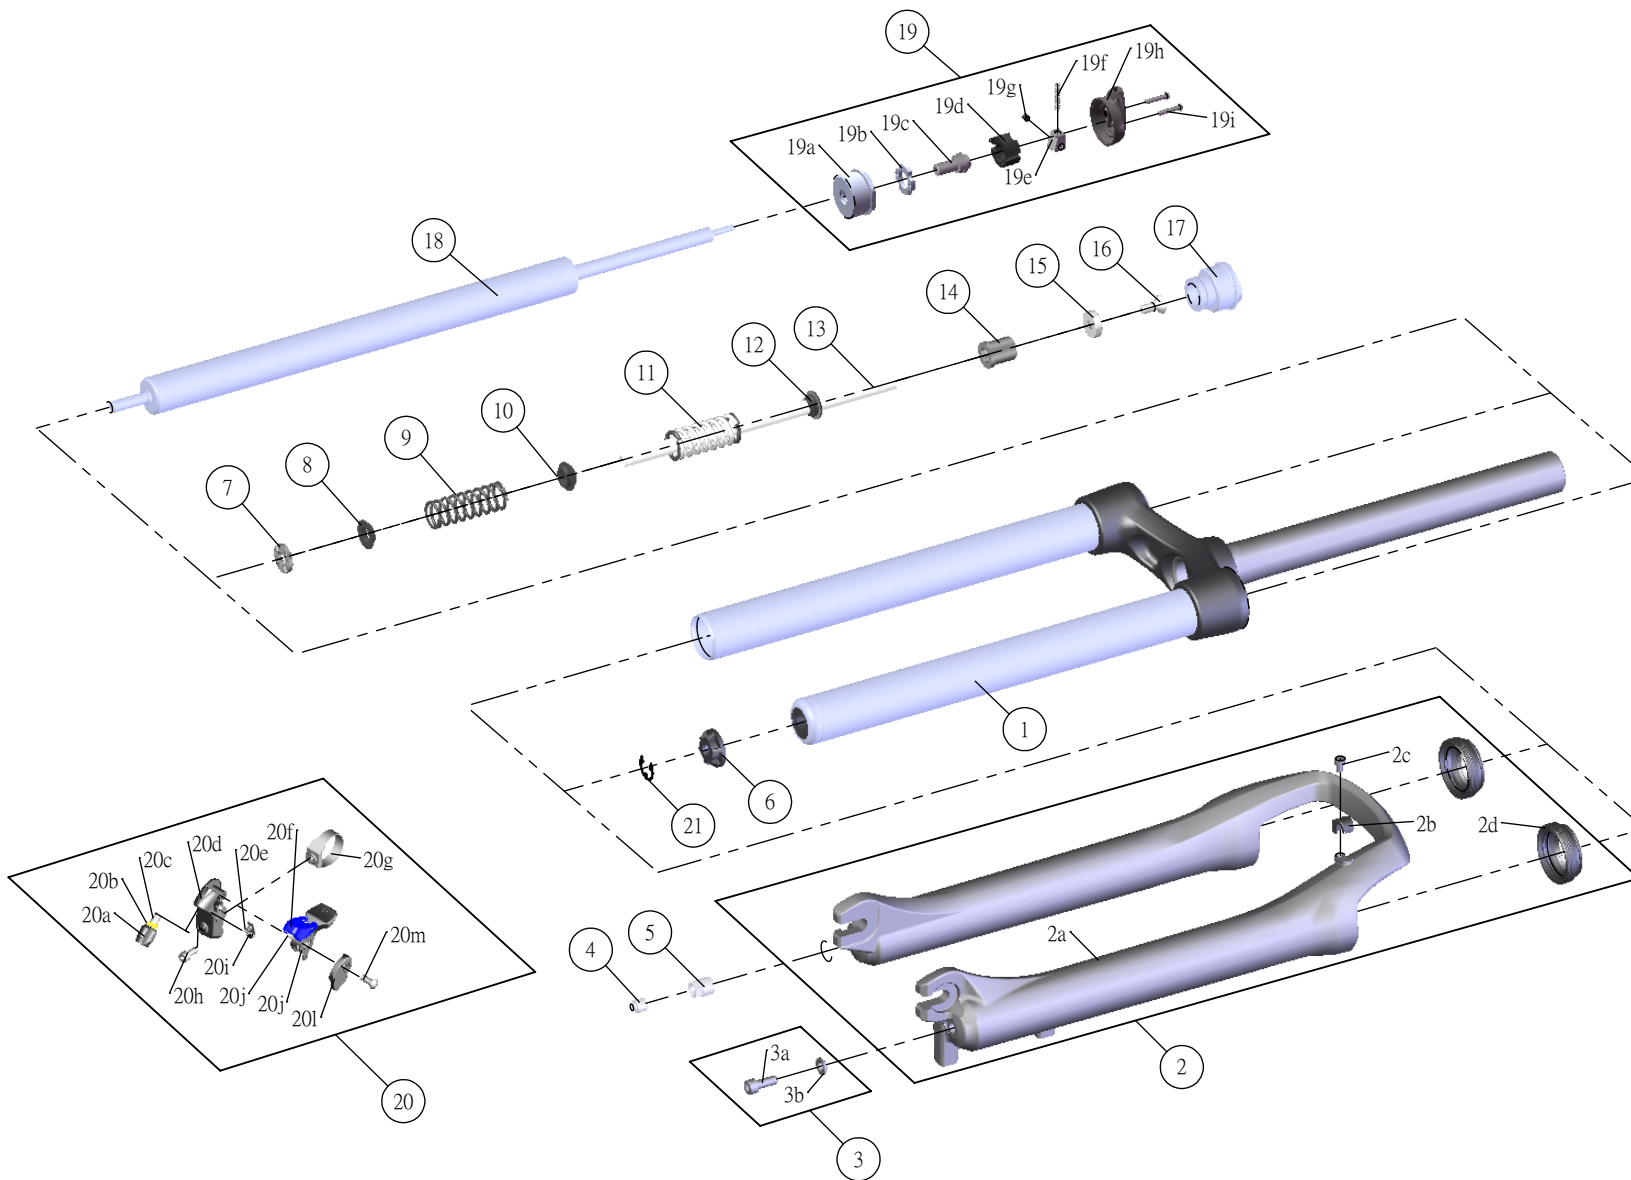

## SF12-RAIDON X3-DS-RL-air-26-

Date	2013.07.25	Version	1
Amended			

NO.	PARTS CODE	PARTS NAME	100	120	QT
1	FKE218-22	UPPER ASSY	*	*	1
2	FKE391-40	BOTTOM CASE ASSY	*	*	1
2d	FAA169-20	DUST SEAL	*	*	2
3	FKA044	FIXING BOLT SET	*	*	1
4	FAA150	VALVE CAP	*	*	1
5	FSN017-01	FIXING NUT	*	*	1
6	FEE829	BOTTOM STOPPER	*	*	1
7	FEP052-10	REBOUND RUBBER	*	*	1
8	FEE555-20	REBOUND SPRING GUIDE 3	*	*	1
9	FEP304	REBOUND SPRING 1	*	*	1
10	FEE555-10	REBOUND SPRING GUIDE 2	*	*	1
11	FEP305	REBOUND SPRING 2	*	*	1
12	FEE555-00	REBOUND SPRING GUIDE 1	*	*	1
13	FEE048-90	SUPPORT TUBE	*	*	1
14	FEE247	REBOUND SPACER	*		1
15	FEE047	SUPPORT PLATE	*	*	1
16	FSB044	SUPPORT BOLT	*	*	1
17	FEE261-20	DAMPER CAP	*	*	1
18	FUN081-00	RL-Air UNIT	*	*	1
19	FKE310-20	RL COVER ASSY	*	*	1
19a	FEE418-01	FIX CAP	*	*	1
19h	FEE939	RL COVER	*	*	1
20	SL9SC-RLO	REMOTE LEVER ASSY	*	*	1
21	FSS041	E RING	*	*	1