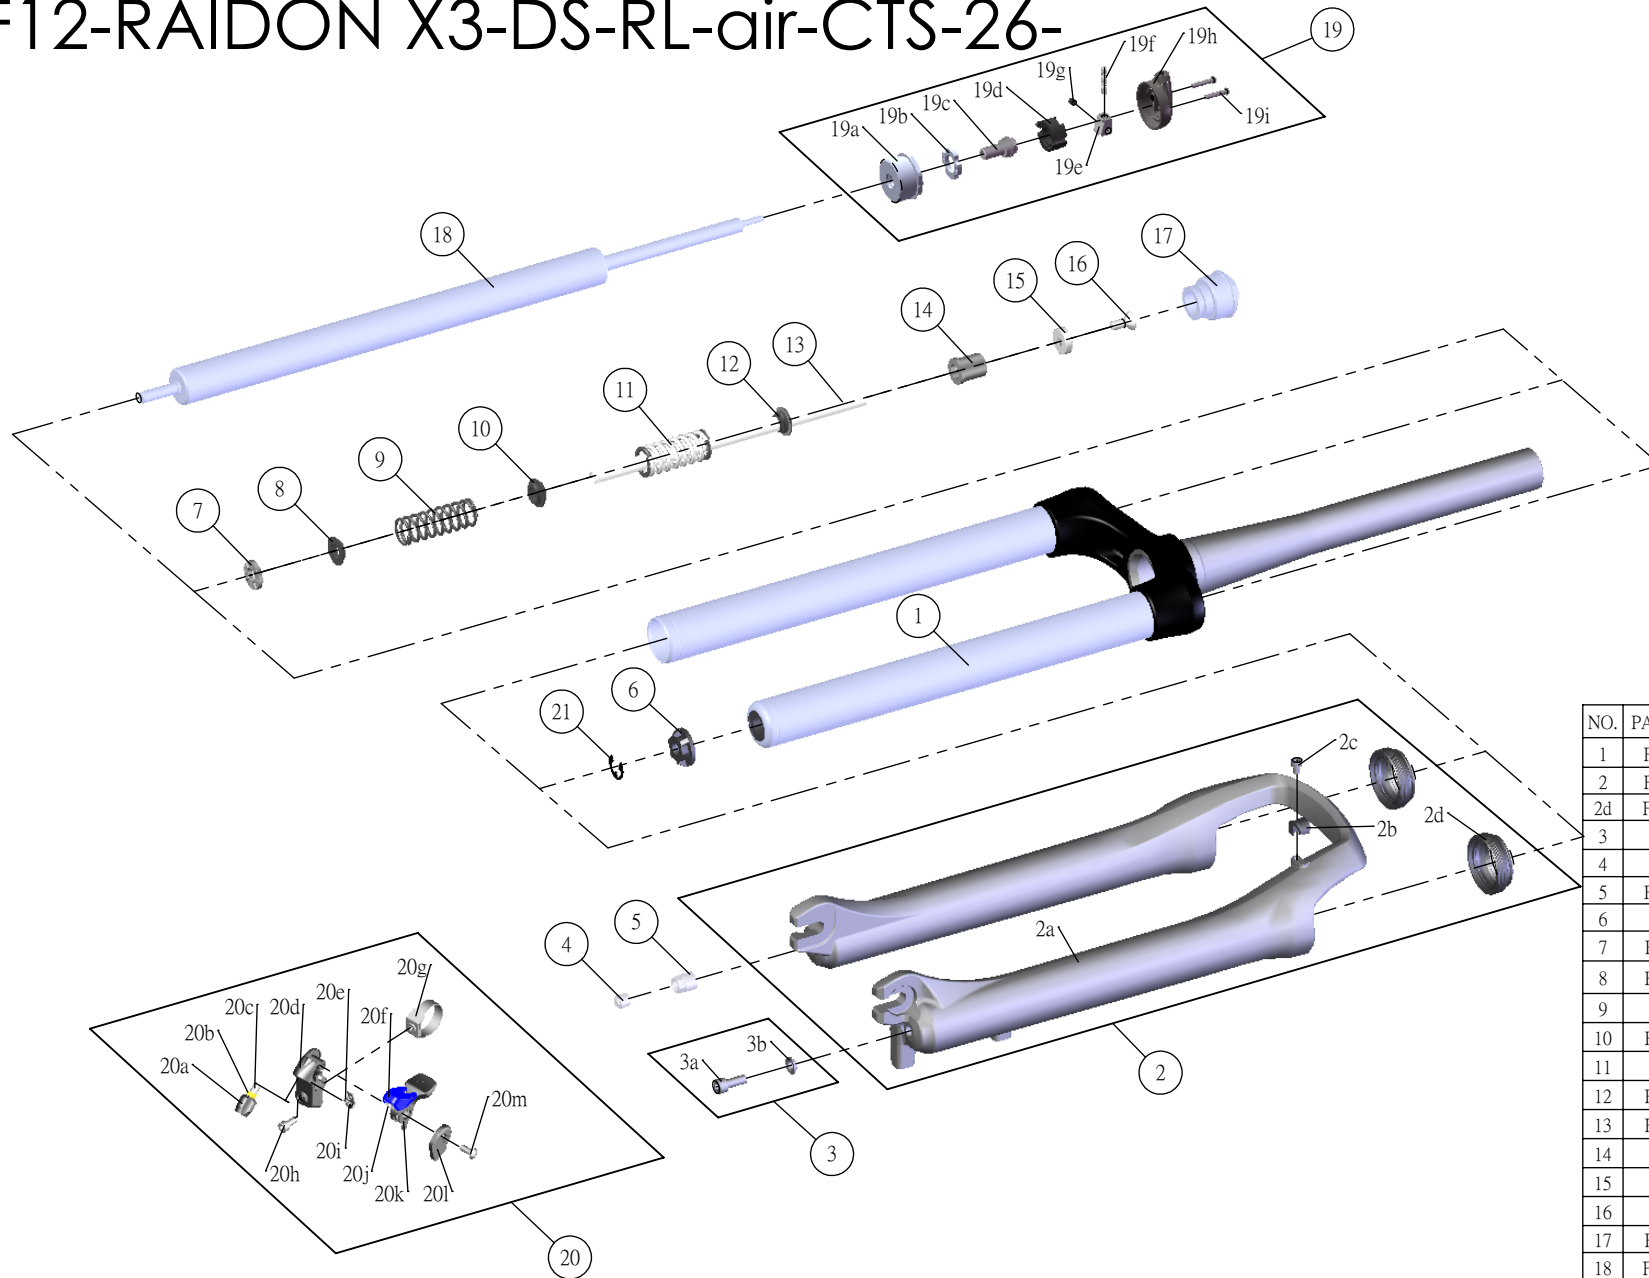

## SF12-RAIDON X3-DS-RL-air-CTS-26-

Date	2013.07.25	Version	1
Amended			

NO.	PARTS CODE	PARTS NAME	100	120	QT
1	FKE379-70	UPPER ASSY	*	*	1
2	FKE391-40	BOTTOM CASE ASSY	*	*	1
2d	FAA169-20	DUST SEAL	*	*	2
3	FKA044	FIXING BOLT SET	*	*	1
4	FAA150	VALVE CAP	*	*	1
5	FSN017-01	FIXING NUT	*	*	1
6	FEE829	BOTTOM STOPPER	*	*	1
7	FEP052-10	REBOUND RUBBER	*	*	1
8	FEE555-20	REBOUND SPRING GUIDE 3	*	*	1
9	FEP304	REBOUND SPRING 1	*	*	1
10	FEE555-10	REBOUND SPRING GUIDE 2	*	*	1
11	FEP305	REBOUND SPRING 2	*	*	1
12	FEE555-00	REBOUND SPRING GUIDE 1	*	*	1
13	FEE048-90	SUPPORT TUBE	*	*	1
14	FEE247	REBOUND SPACER	*	*	1
15	FEE047	SUPPORT PLATE	*	*	1
16	FSB044	SUPPORT BOLT	*	*	1
17	FEE261-20	DAMPER CAP	*	*	1
18	FUN081-00	RL-Air UNIT	*	*	1
19	FKE310-20	RL COVER ASSY	*	*	1
19a	FEE418-01	FIX CAP	*	*	1
19h	FEE939	RL COVER	*	*	1
20	SL9SC-RLO	REMOTE LEVER ASSY	*	*	1
21	FSS041	E RING	*	*	1