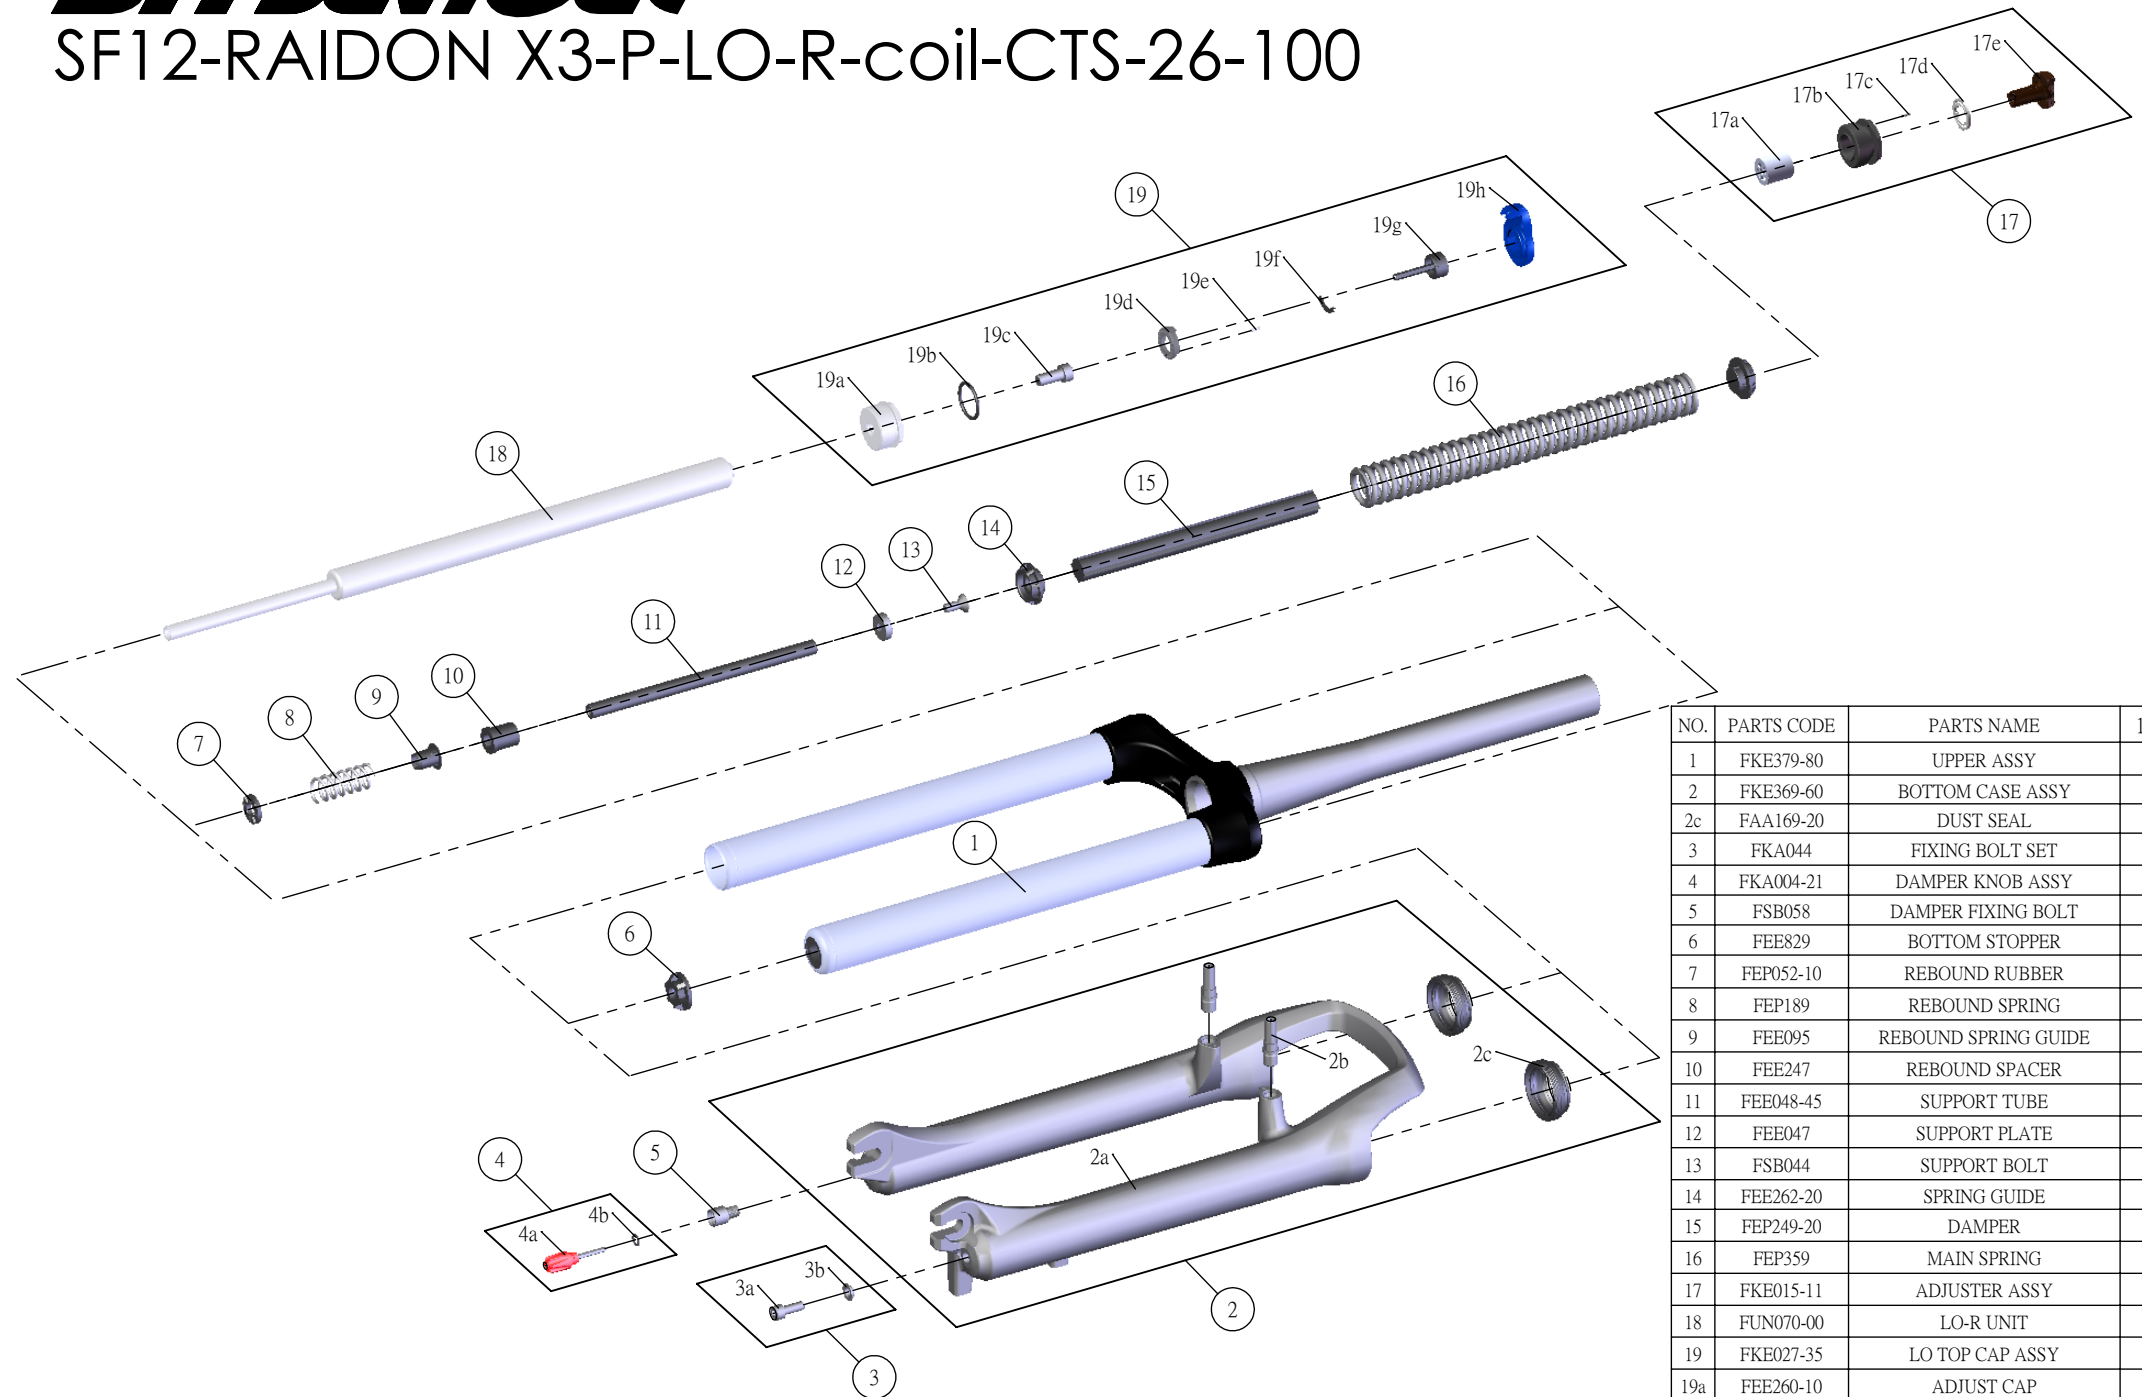

## SF12-RAIDON X3-P-LO-R-coil-CTS-26-100

Date	2013.07.26	Version	1
Amended			

NO.	PARTS CODE	PARTS NAME	100	QT
1	FKE379-80	UPPER ASSY	*	1
2	FKE369-60	BOTTOM CASE ASSY	*	1
2c	FAA169-20	DUST SEAL	*	2
3	FKA044	FIXING BOLT SET	*	1
4	FKA004-21	DAMPER KNOB ASSY	*	1
5	FSB058	DAMPER FIXING BOLT	*	1
6	FEE829	BOTTOM STOPPER	*	1
7	FEP052-10	REBOUND RUBBER	*	1
8	FEP189	REBOUND SPRING	*	1
9	FEE095	REBOUND SPRING GUIDE	*	1
10	FEE247	REBOUND SPACER	*	1
11	FEE048-45	SUPPORT TUBE	*	1
12	FEE047	SUPPORT PLATE	*	1
13	FSB044	SUPPORT BOLT	*	1
14	FEE262-20	SPRING GUIDE	*	2
15	FEP249-20	DAMPER	*	1
16	FEP359	MAIN SPRING	*	1
17	FKE015-11	ADJUSTER ASSY	*	1
18	FUN070-00	LO-R UNIT	*	1
19	FKE027-35	LO TOP CAP ASSY	*	1
19a	FEE260-10	ADJUST CAP	*	1
19g	FKA066	ADJUST CORE ASSY	*	1
19h	FEE938	LOCKOUT KNOB	*	1