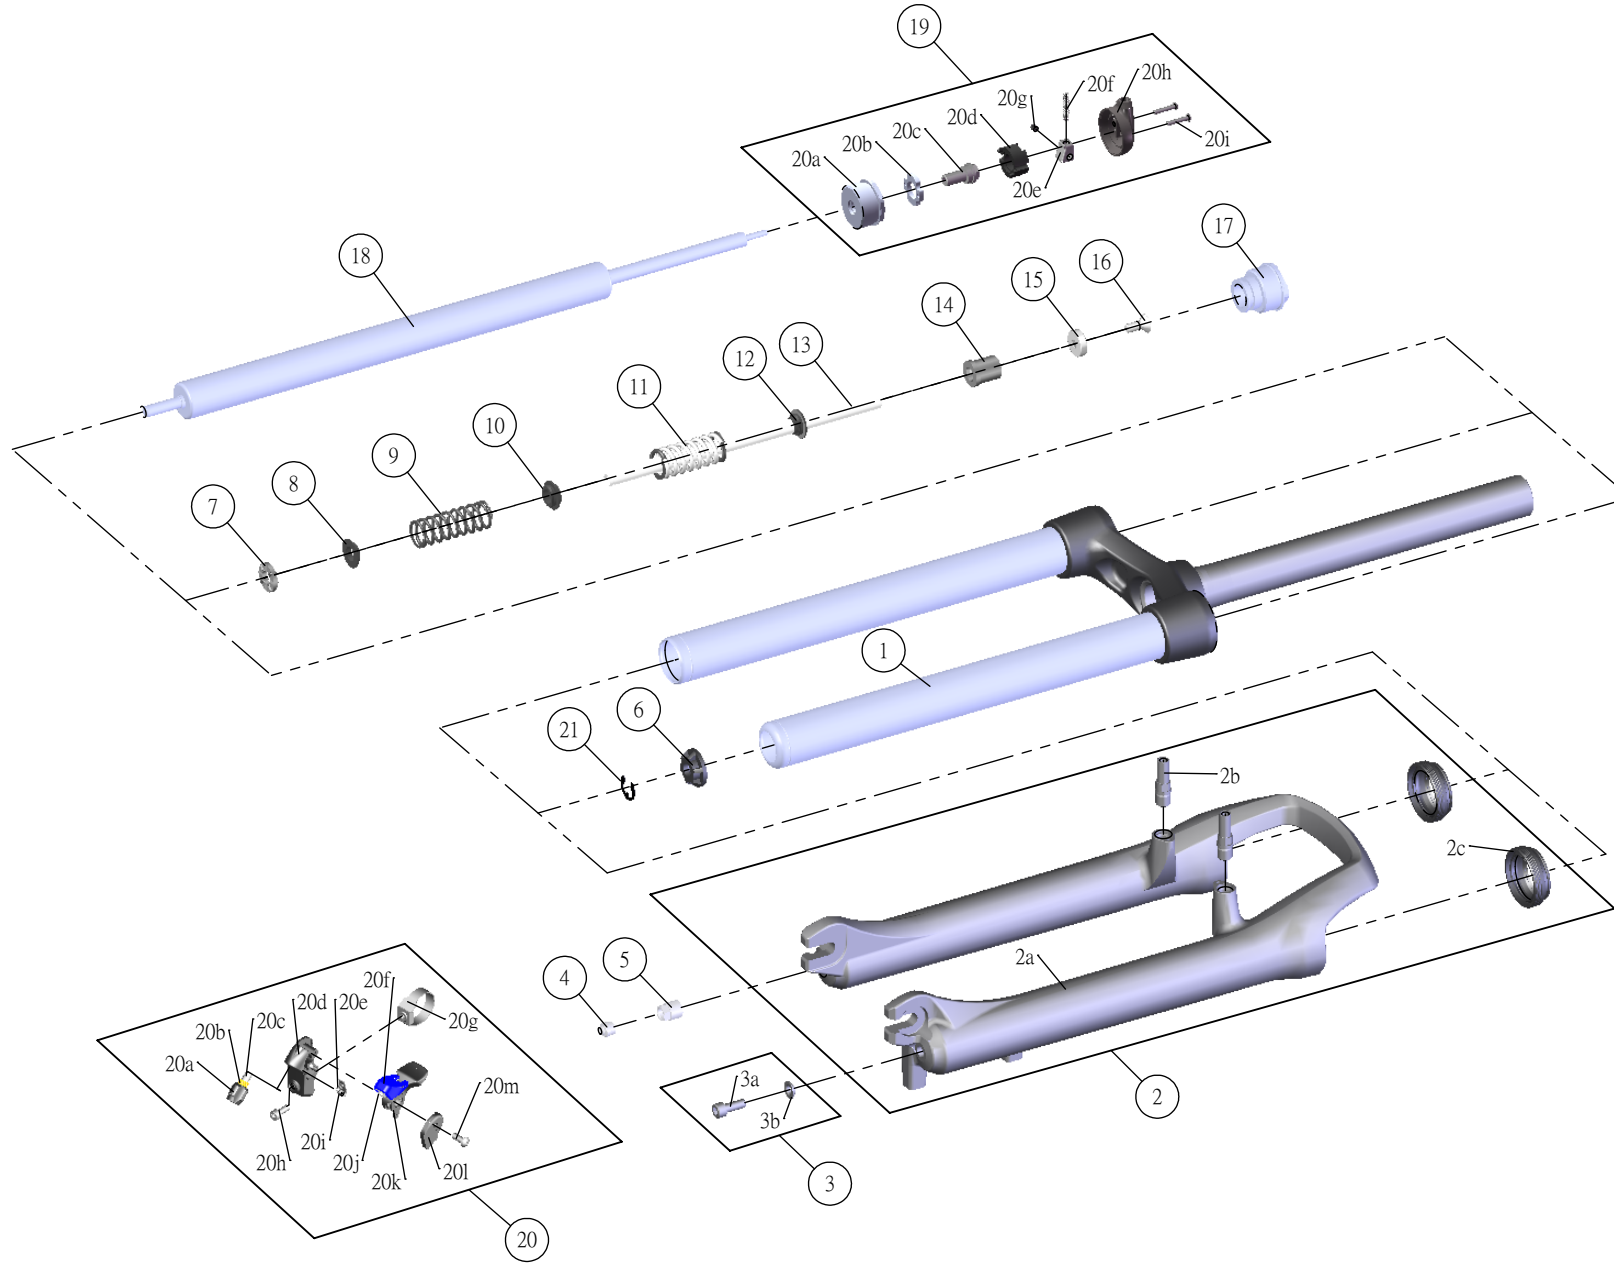

SUNTOUR

SF12-RAIDON X3-P-RL-air-26-

Date	2013.07.26	Version	1
Amended			

NO.	PARTS CODE	PARTS NAME	100	120	QT
1	FKE218-22	UPPER ASSY	*	*	1
2	FKE369-60	BOTTOM CASE ASSY	*	*	1
2c	FAA169-20	DUST SEAL	*	*	2
3	FKA044	FIXING BOLT SET	*	*	1
4	FAA150	VALVE CAP	*	*	1
5	FSN017-01	FIXING NUT	*	*	1
6	FEE829	BOTTOM STOPPER	*	*	1
7	FEP052-10	REBOUND RUBBER	*	*	1
8	FEE555-20	REBOUND SPRING GUIDE 3	*	*	1
9	FEP304	REBOUND SPRING 1	*	*	1
10	FEE555-10	REBOUND SPRING GUIDE 2	*	*	1
11	FEP305	REBOUND SPRING 2	*	*	1
12	FEE555-00	REBOUND SPRING GUIDE 1	*	*	1
13	FEE048-90	SUPPORT TUBE	*	*	1
14	FEE247	REBOUND SPACER	*	*	1
15	FEE047	SUPPORT PLATE	*	*	1
16	FSB044	SUPPORT BOLT	*	*	1
17	FEE261-20	DAMPER CAP	*	*	1
18	FUN081-00	RL-Air UNIT	*	*	1
19	FKE310-20	RL COVER ASSY	*	*	1
19a	FEE418-01	FIX CAP	*	*	1
19h	FEE939	RL COVER	*	*	1
20	SL9SC-RLO	REMOTE LEVER ASSY	*	*	1
21	FSS041	E RING	*	*	1