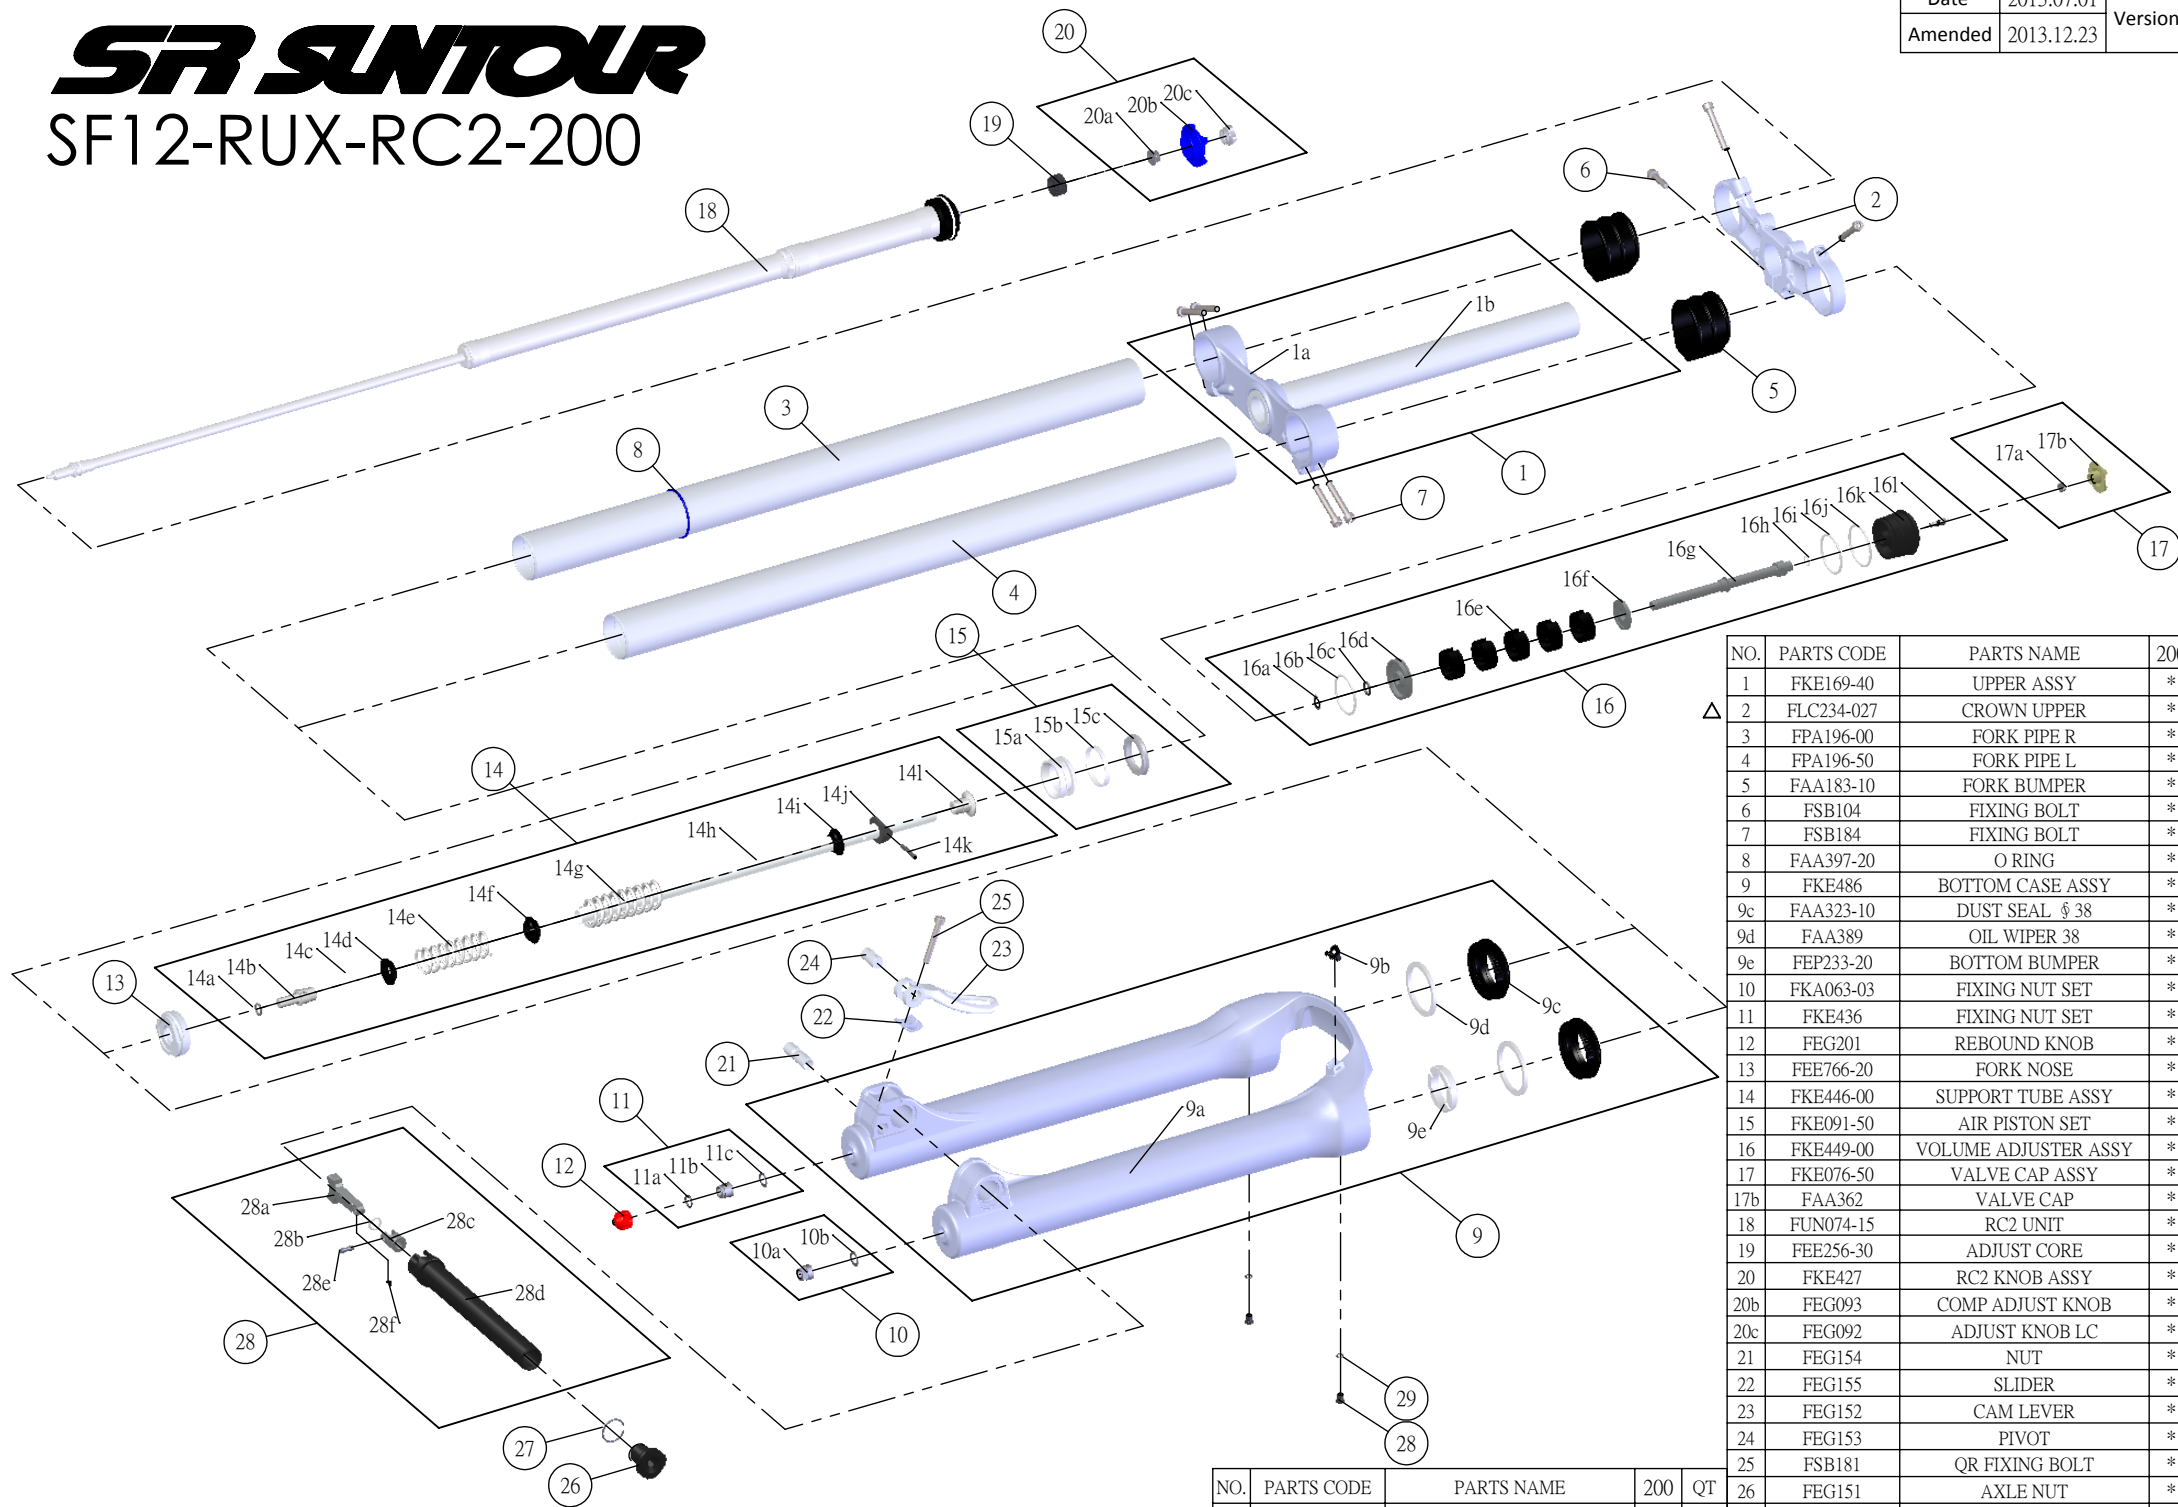

SR SUNTOUR

SF12-RUX-RC2-200

Date	2013.07.01	Version	3
Amended	2013.12.23		

NO.	PARTS CODE	PARTS NAME	200	QT
1	FKE169-40	UPPER ASSY	*	1
2	FLC234-027	CROWN UPPER	*	1
3	FPA196-00	FORK PIPE R	*	1
4	FPA196-50	FORK PIPE L	*	1
5	FAA183-10	FORK BUMPER	*	2
6	FSB104	FIXING BOLT	*	1
7	FSB184	FIXING BOLT	*	6
8	FAA397-20	O RING	*	1
9	FKE486	BOTTOM CASE ASSY	*	1
9c	FAA323-10	DUST SEAL φ 38	*	2
9d	FAA389	OIL WIPER 38	*	2
9e	FEP233-20	BOTTOM BUMPER	*	1
10	FKA063-03	FIXING NUT SET	*	1
11	FKE436	FIXING NUT SET	*	1
12	FEG201	REBOUND KNOB	*	1
13	FEE766-20	FORK NOSE	*	1
14	FKE446-00	SUPPORT TUBE ASSY	*	1
15	FKE091-50	AIR PISTON SET	*	1
16	FKE449-00	VOLUME ADJUSTER ASSY	*	1
17	FKE076-50	VALVE CAP ASSY	*	1
17b	FAA362	VALVE CAP	*	1
18	FUN074-15	RC2 UNIT	*	1
19	FEE256-30	ADJUST CORE	*	1
20	FKE427	RC2 KNOB ASSY	*	1
20b	FEG093	COMP ADJUST KNOB	*	1
20c	FEG092	ADJUST KNOB LC	*	1
21	FEG154	NUT	*	1
22	FEG155	SLIDER	*	1
23	FEG152	CAM LEVER	*	1
24	FEG153	PIVOT	*	1
25	FSB181	QR FIXING BOLT	*	1
26	FEG151	AXLE NUT	*	1
Δ 28	FSB188	SEAL SCREW	*	2
Δ 27	FSS050	SNAP WIRE	*	1
Δ 29	FAA270	O RING	*	2
28	FKA094	AXLE ASSY	*	1