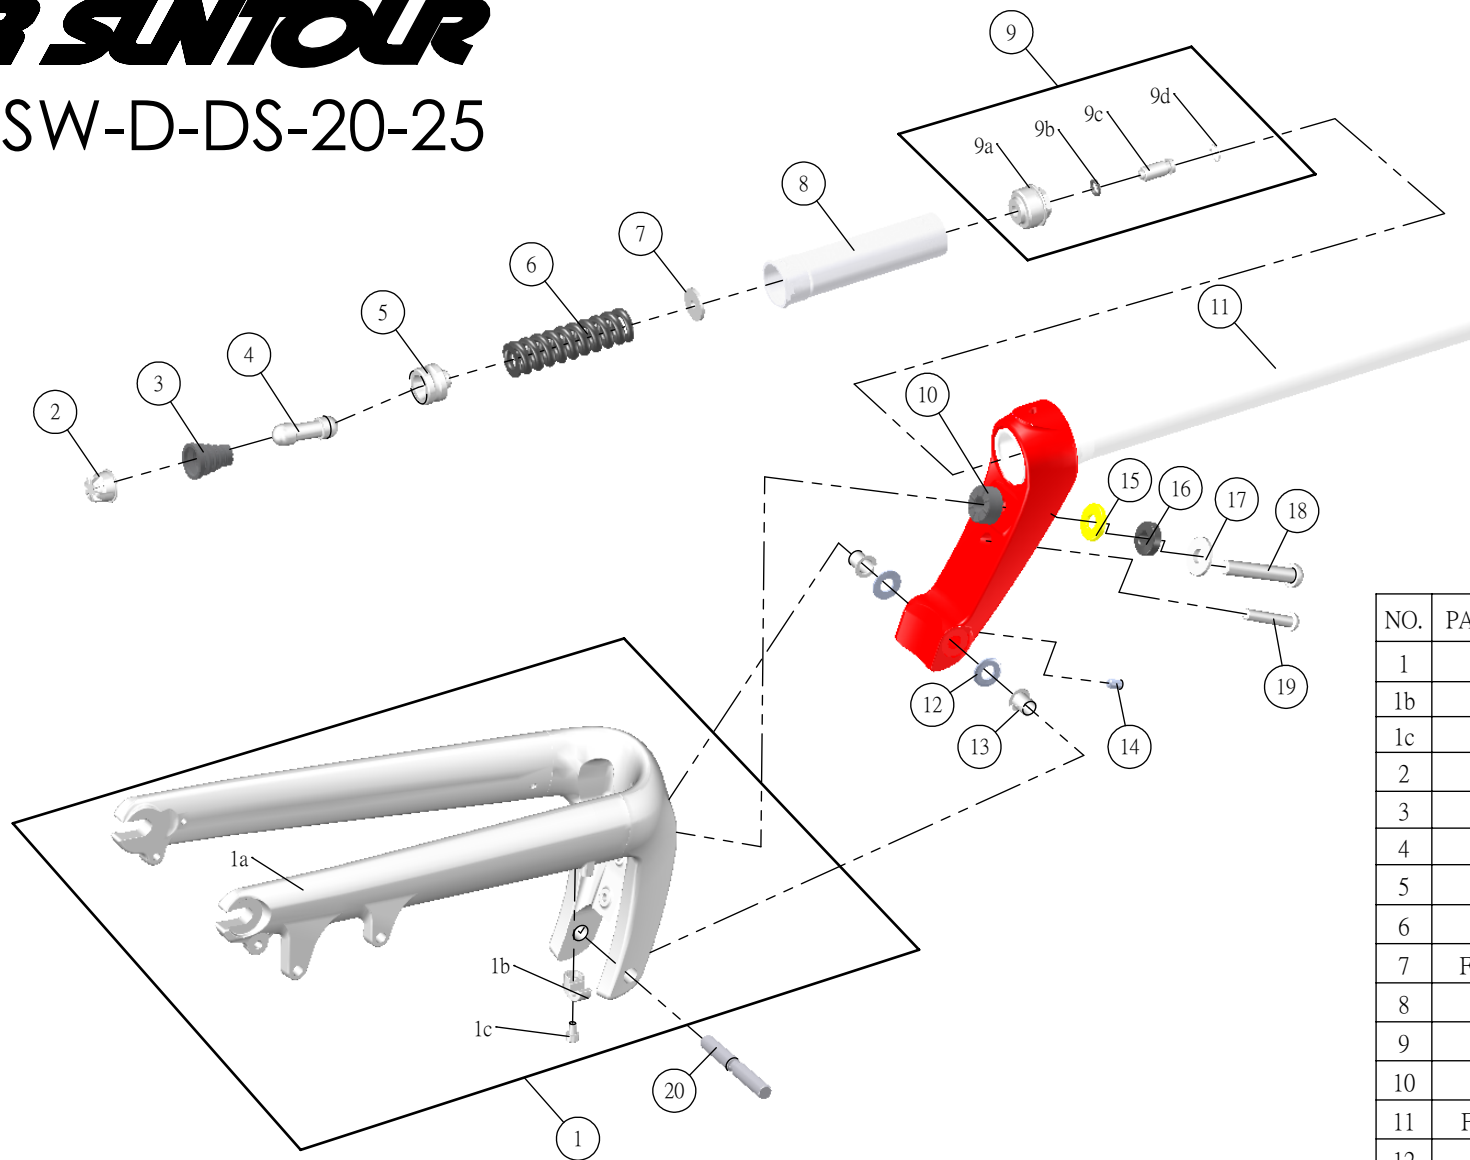

SUNTOUR

SF12-SW-D-DS-20-25

Date	2013.07.26	Version	1
Amended			

NO.	PARTS CODE	PARTS NAME	QT
1	FKE443	BOTTOM CASE ASSY	1
1b	FEE797	BRAKE HOSE GUIDE	1
1c	FSB153	GUIDE FIXING BOLT	1
2	FEE886	SLIDER CUP	1
3	FAA322	DUST BOOT	1
4	FEE887	PUSH ROD	1
5	FEE888	SPRING GUIDE	1
6	FEP608	MAIN SPRING	1
7	FSW024-10	SPRING SEAT	1
8	FPE033	INNER TUBE	1
9	FKE324	ADJUSTER ASSY	1
10	FEP508	BUMPER	1
11	FKE321-10	UPPER ASSY	1
12	FSW096	SLIDER WASHER	2
13	FEE889	METAL BUSHING	2
14	FSB161	SET SCREW	1
15	FSW100	SPACER	1
16	FEP518	REBOUND RUBBER	1
17	FSW097	REBOUND WASHER	1
18	FSB162	FIXING BOLT	1
19	FSB166	FIXING BOLT	1
20	FSP018	HINGE PIN	1