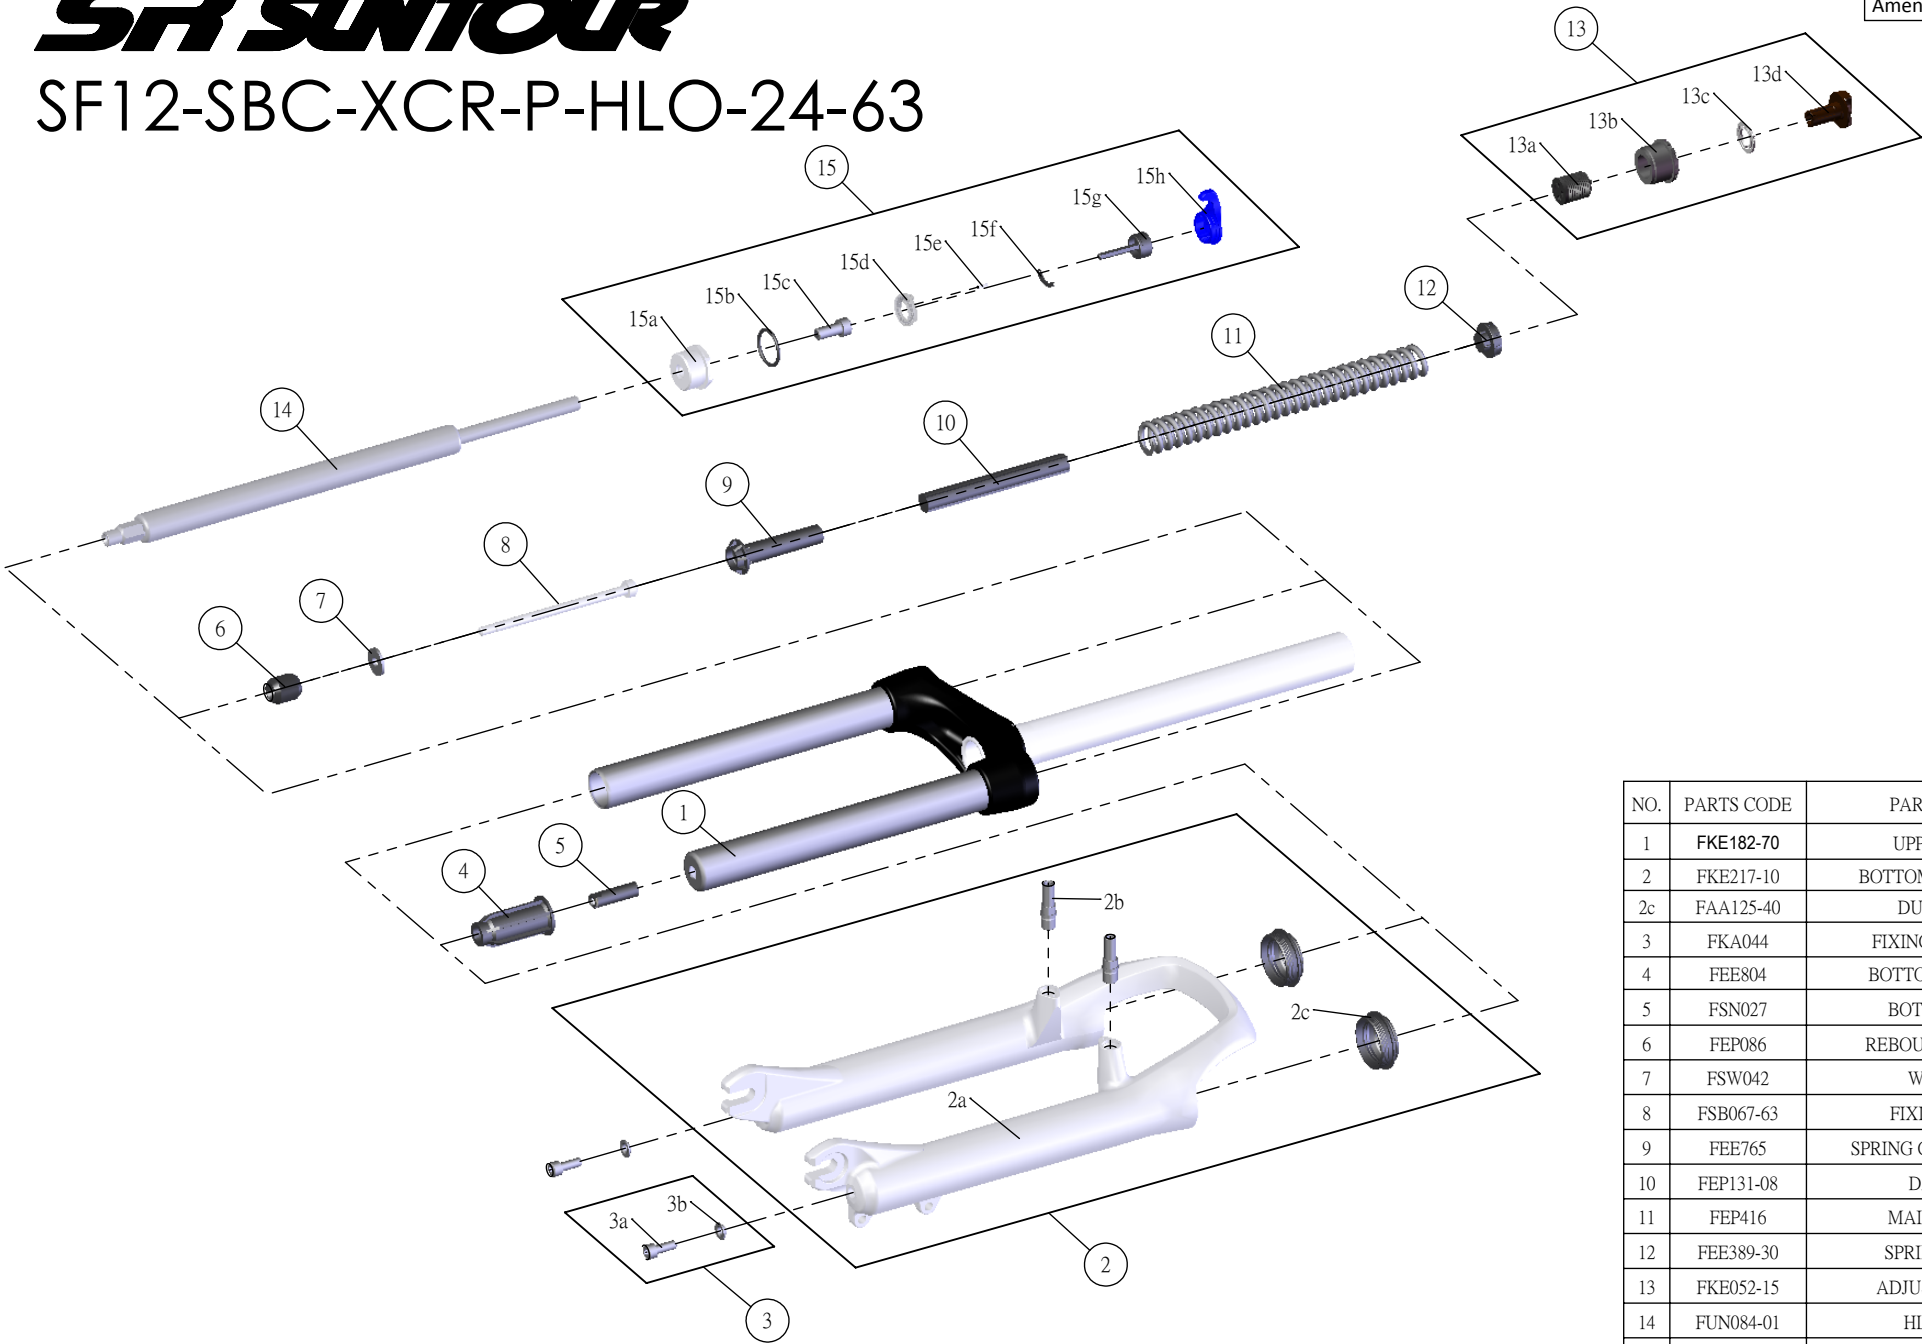

SUNTOUR

SF12-SBC-XCR-P-HLO-24-63

Date	2014.09.19	Version	1
Amended			

NO.	PARTS CODE	PARTS NAME	63	QT
1	FKE182-70	UPPER ASSY	*	1
2	FKE217-10	BOTTOM CASE ASSY	*	1
2c	FAA125-40	DUST SEAL	*	2
3	FKA044	FIXING BOLT SET	*	2
4	FEE804	BOTTOM STOPPER	*	1
5	FSN027	BOTTOM NUT	*	1
6	FEP086	REBOUND RUBBER	*	1
7	FSW042	WASHER	*	1
8	FSB067-63	FIXING BOLT	*	1
9	FEE765	SPRING GUIDE LOWER	*	1
10	FEP131-08	DAMPER	*	1
11	FEP416	MAIN SPRING	*	1
12	FEE389-30	SPRING GUIDE	*	1
13	FKE052-15	ADJUSTER ASSY	*	1
14	FUN084-01	HLO UNIT	*	1
15	FKE027-64	LO TOP CAP ASSY	*	1
15a	FEE260-70	ADJUST CAP	*	1
15g	FKA066	ADJUST CORE ASSY	*	1
15h	FEE255-30	LOCKOUT KNOB	*	1