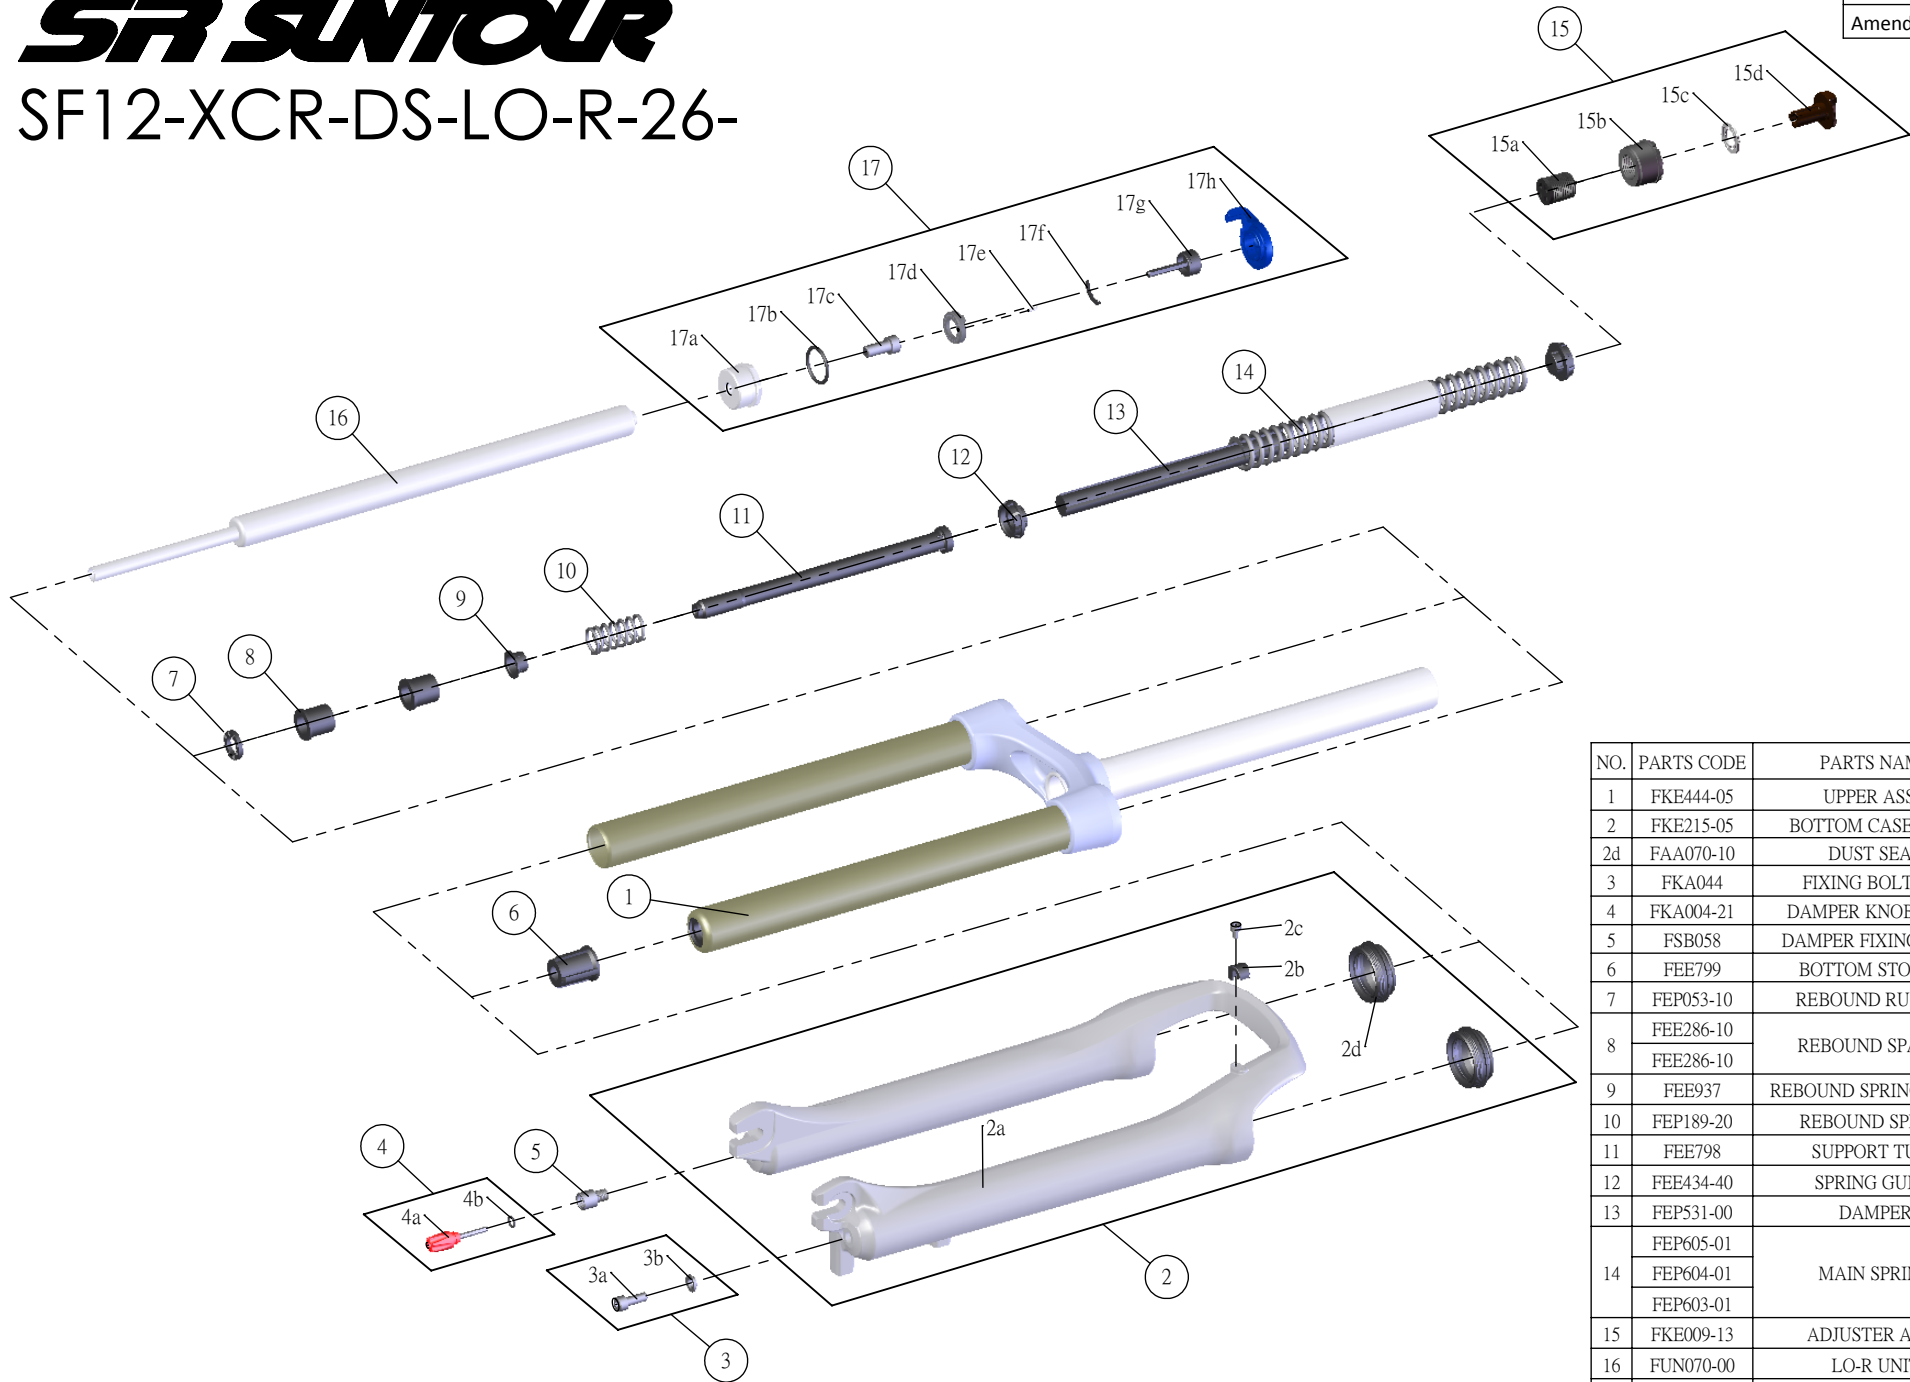

# SR SUNTOUR

## SF12-XCR-DS-LO-R-26-

Date	2013.07.26	Version	1
Amended			

NO.	PARTS CODE	PARTS NAME	80	100	120	QT
1	FKE444-05	UPPER ASSY	*	*	*	1
2	FKE215-05	BOTTOM CASE ASSY	*	*	*	1
2d	FAA070-10	DUST SEAL	*	*	*	2
3	FKA044	FIXING BOLT SET	*	*	*	2
4	FKA004-21	DAMPER KNOB ASSY	*	*	*	1
5	FSB058	DAMPER FIXING BOLT	*	*	*	1
6	FEE799	BOTTOM STOPPER	*	*	*	1
7	FEP053-10	REBOUND RUBBER	*	*	*	1
8	FEE286-10	REBOUND SPACER	*			2
	FEE286-10			*		1
9	FEE937	REBOUND SPRING GUIDE	*	*	*	1
10	FEP189-20	REBOUND SPRING	*	*	*	1
11	FEE798	SUPPORT TUBE	*	*	*	1
12	FEE434-40	SPRING GUIDE	*	*	*	2
13	FEP531-00	DAMPER	*	*	*	1
14	FEP605-01	MAIN SPRING	*			1
	FEP604-01			*		1
	FEP603-01				*	1
15	FKE009-13	ADJUSTER ASSY	*	*	*	1
16	FUN070-00	LO-R UNIT	*	*	*	1
17	FKE027-59	LO TOP CAP ASSY	*	*	*	1
17a	FEE260-60	ADJUST CAP	*	*	*	1
17g	FKA066	ADJUST CORE ASSY	*	*	*	1
17h	FEE938	LOCKOUT KNOB	*	*	*	1