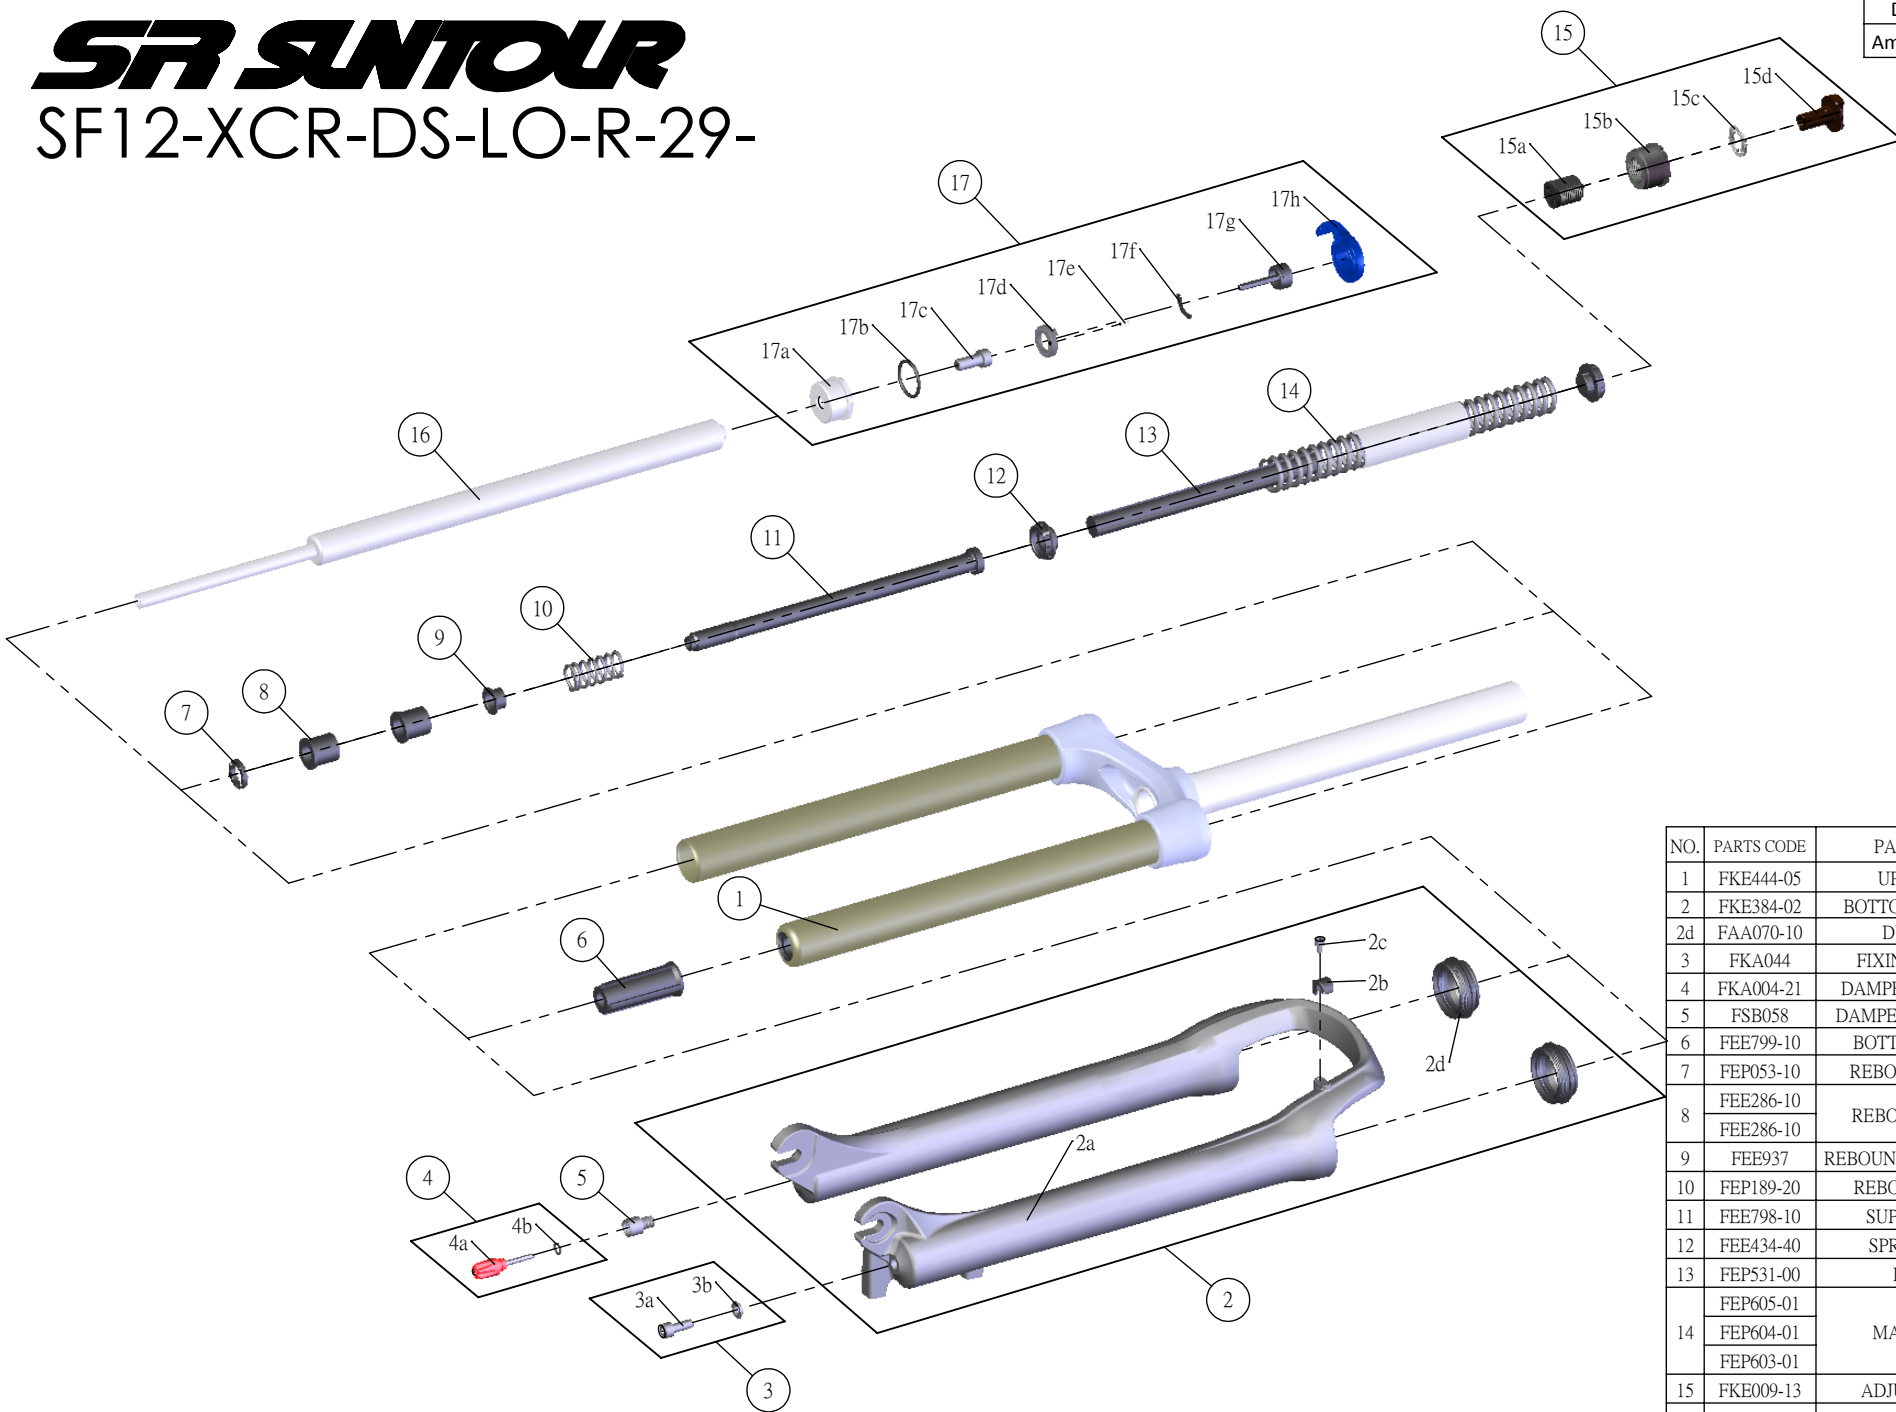

SUNTOUR

SF12-XCR-DS-LO-R-29-

Date	2013.07.26	Version	1
Amended			

NO.	PARTS CODE	PARTS NAME	80	100	120	QT
1	FKE444-05	UPPER ASSY	*	*	*	1
2	FKE384-02	BOTTOM CASE ASSY	*	*	*	1
2d	FAA070-10	DUST SEAL	*	*	*	2
3	FKA044	FIXING BOLT SET	*	*	*	2
4	FKA004-21	DAMPER KNOB ASSY	*	*	*	1
5	FSB058	DAMPER FIXING BOLT	*	*	*	1
6	FEE799-10	BOTTOM STOPPER	*	*	*	1
7	FEP053-10	REBOUND RUBBER	*	*	*	1
8	FEE286-10	REBOUND SPACER	*			2
	FEE286-10			*		1
9	FEE937	REBOUND SPRING GUIDE	*	*	*	1
10	FEP189-20	REBOUND SPRING	*	*	*	1
11	FEE798-10	SUPPORT TUBE	*	*	*	1
12	FEE434-40	SPRING GUIDE	*	*	*	2
13	FEP531-00	DAMPER	*	*	*	1
14	FEP605-01	MAIN SPRING	*			1
	FEP604-01			*		1
	FEP603-01				*	1
15	FKE009-13	ADJUSTER ASSY	*	*	*	1
16	FUN070-10	LO-R UNIT	*	*	*	1
17	FKE027-59	LO TOP CAP ASSY	*	*	*	1
17a	FEE260-60	ADJUST CAP	*	*	*	1
17g	FKA066	ADJUST CORE ASSY	*	*	*	1
17h	FEE938	LOCKOUT KNOB	*	*	*	1