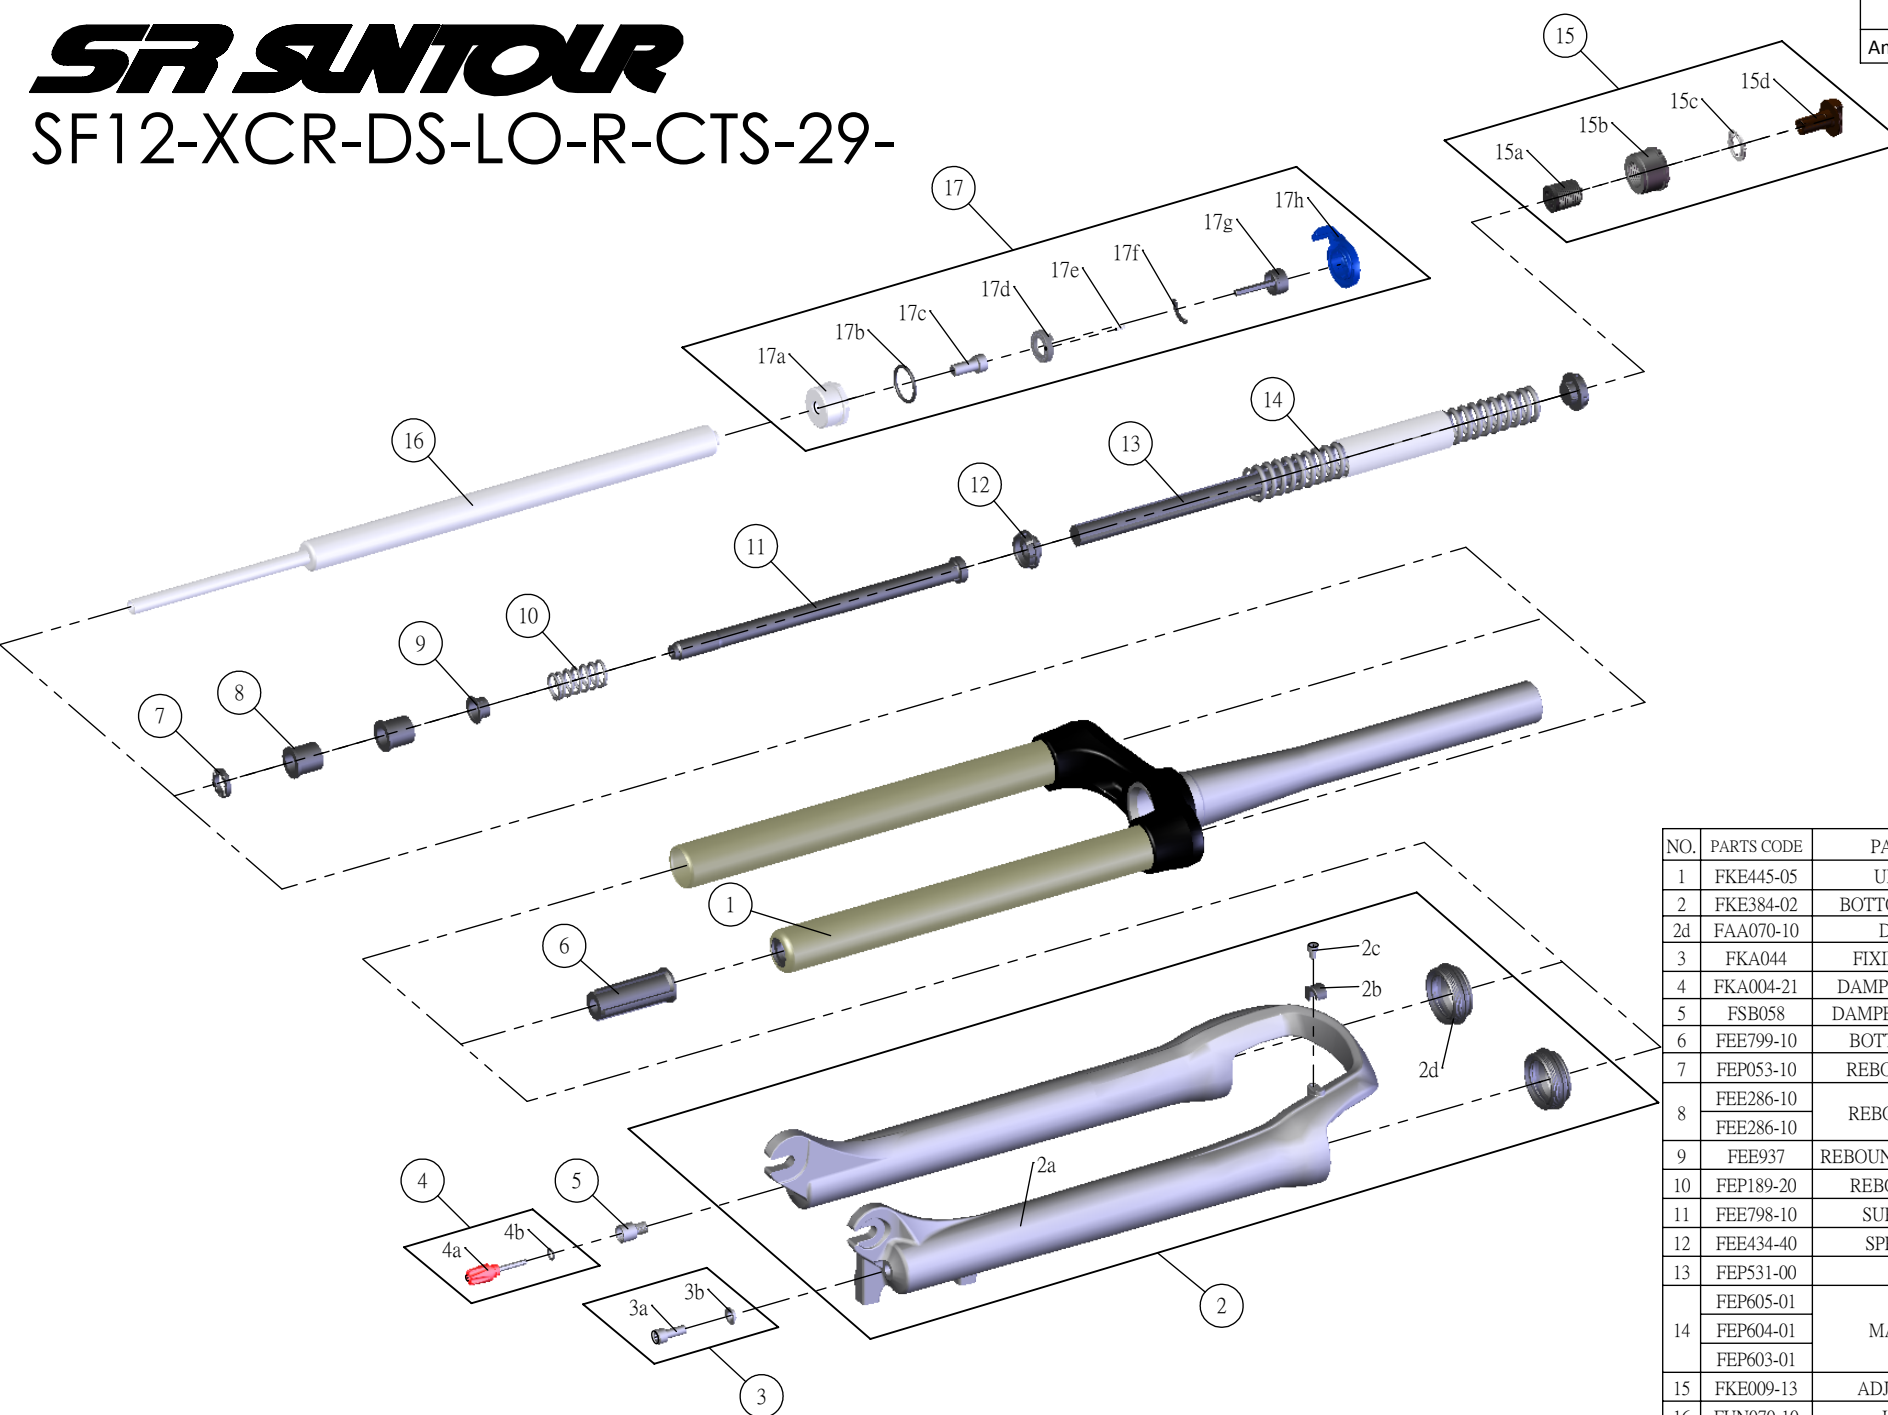

SUNTOUR

SF12-XCR-DS-LO-R-CTS-29-

Date	2013.07.26	Version	1
Amended			

NO.	PARTS CODE	PARTS NAME	80	100	120	QT
1	FKE445-05	UPPER ASSY	*	*	*	1
2	FKE384-02	BOTTOM CASE ASSY	*	*	*	1
2d	FAA070-10	DUST SEAL	*	*	*	2
3	FKA044	FIXING BOLT SET	*	*	*	2
4	FKA004-21	DAMPER KNOB ASSY	*	*	*	1
5	FSB058	DAMPER FIXING BOLT	*	*	*	1
6	FEE799-10	BOTTOM STOPPER	*	*	*	1
7	FEP053-10	REBOUND RUBBER	*	*	*	1
8	FEE286-10	REBOUND SPACER	*			2
	FEE286-10			*		1
9	FEE937	REBOUND SPRING GUIDE	*	*	*	1
10	FEP189-20	REBOUND SPRING	*	*	*	1
11	FEE798-10	SUPPORT TUBE	*	*	*	1
12	FEE434-40	SPRING GUIDE	*	*	*	2
13	FEP531-00	DAMPER	*	*	*	1
14	FEP605-01	MAIN SPRING	*			1
	FEP604-01			*		1
	FEP603-01				*	1
15	FKE009-13	ADJUSTER ASSY	*	*	*	1
16	FUN070-10	LO-R UNIT	*	*	*	1
17	FKE027-59	LO TOP CAP ASSY	*	*	*	1
17a	FEE260-60	ADJUST CAP	*	*	*	1
17g	FKA066	ADJUST CORE ASSY	*	*	*	1
17h	FEE938	LOCKOUT KNOB	*	*	*	1