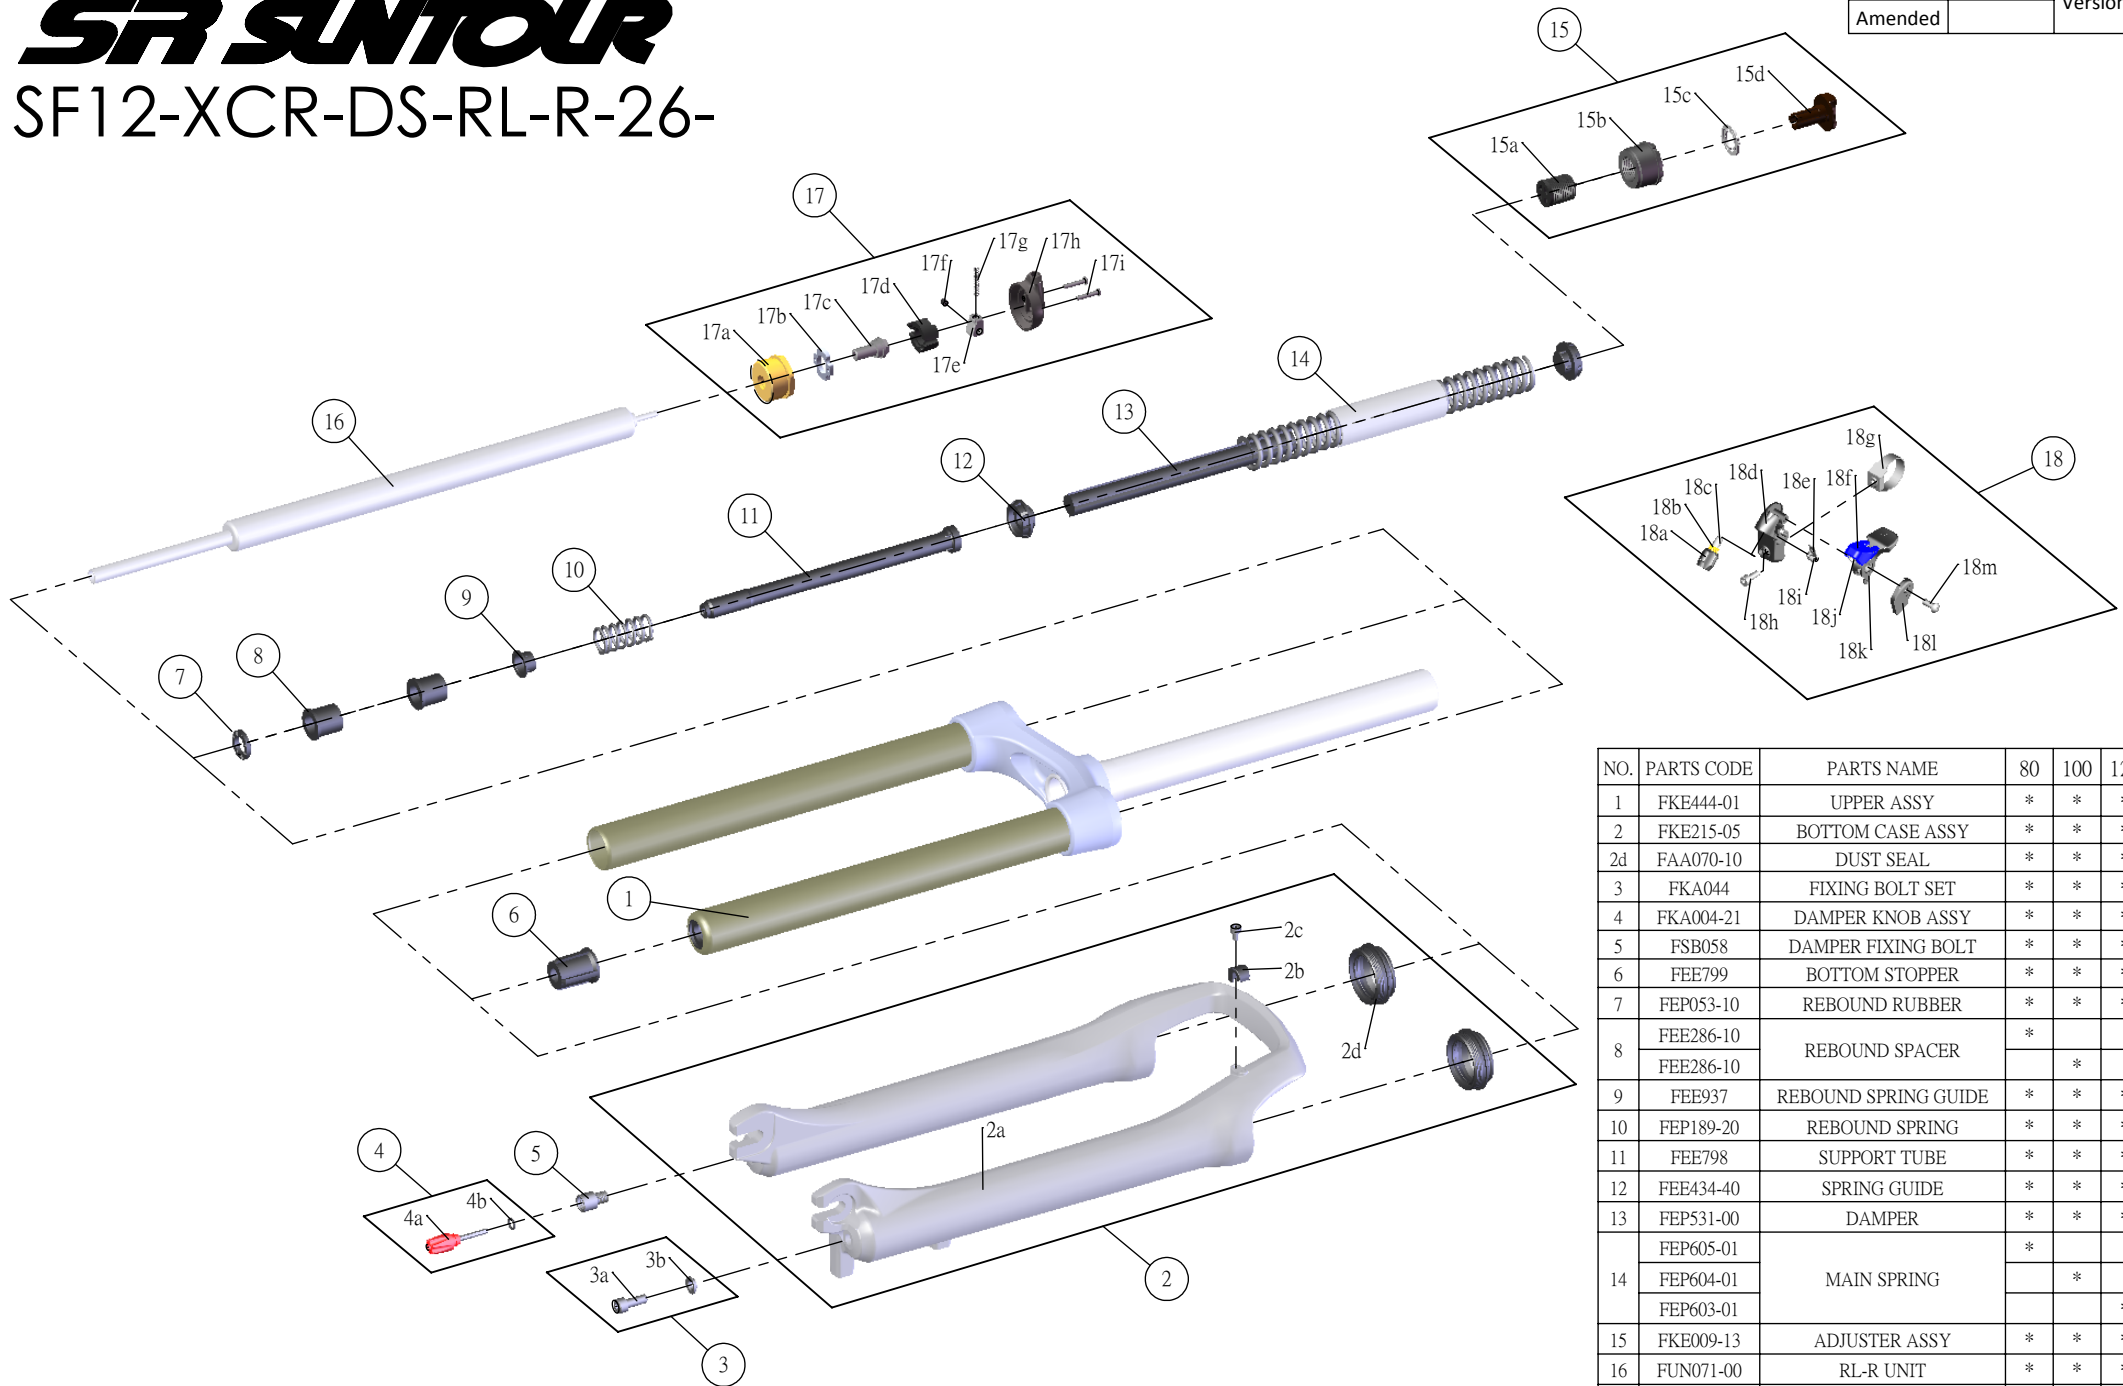

SUNTOUR

SF12-XCR-DS-RL-R-26-

Date	2013.07.26	Version	1
Amended			

NO.	PARTS CODE	PARTS NAME	80	100	120	QT
1	FKE444-01	UPPER ASSY	*	*	*	1
2	FKE215-05	BOTTOM CASE ASSY	*	*	*	1
2d	FAA070-10	DUST SEAL	*	*	*	2
3	FKA044	FIXING BOLT SET	*	*	*	2
4	FKA004-21	DAMPER KNOB ASSY	*	*	*	1
5	FSB058	DAMPER FIXING BOLT	*	*	*	1
6	FEE799	BOTTOM STOPPER	*	*	*	1
7	FEP053-10	REBOUND RUBBER	*	*	*	1
8	FEE286-10	REBOUND SPACER	*			2
	FEE286-10			*		1
9	FEE937	REBOUND SPRING GUIDE	*	*	*	1
10	FEP189-20	REBOUND SPRING	*	*	*	1
11	FEE798	SUPPORT TUBE	*	*	*	1
12	FEE434-40	SPRING GUIDE	*	*	*	2
13	FEP531-00	DAMPER	*	*	*	1
14	FEP605-01	MAIN SPRING	*			1
	FEP604-01			*		1
	FEP603-01				*	1
15	FKE009-13	ADJUSTER ASSY	*	*	*	1
16	FUN071-00	RL-R UNIT	*	*	*	1
17	FKE310-50	RL COVER ASSY	*	*	*	1
17a	FEE418-20	FIX CAP	*	*	*	1
17h	FEE939	RL COVER	*	*	*	1
18	SL9SC-RLO	REMOTE LEVER ASSY	*	*	*	1