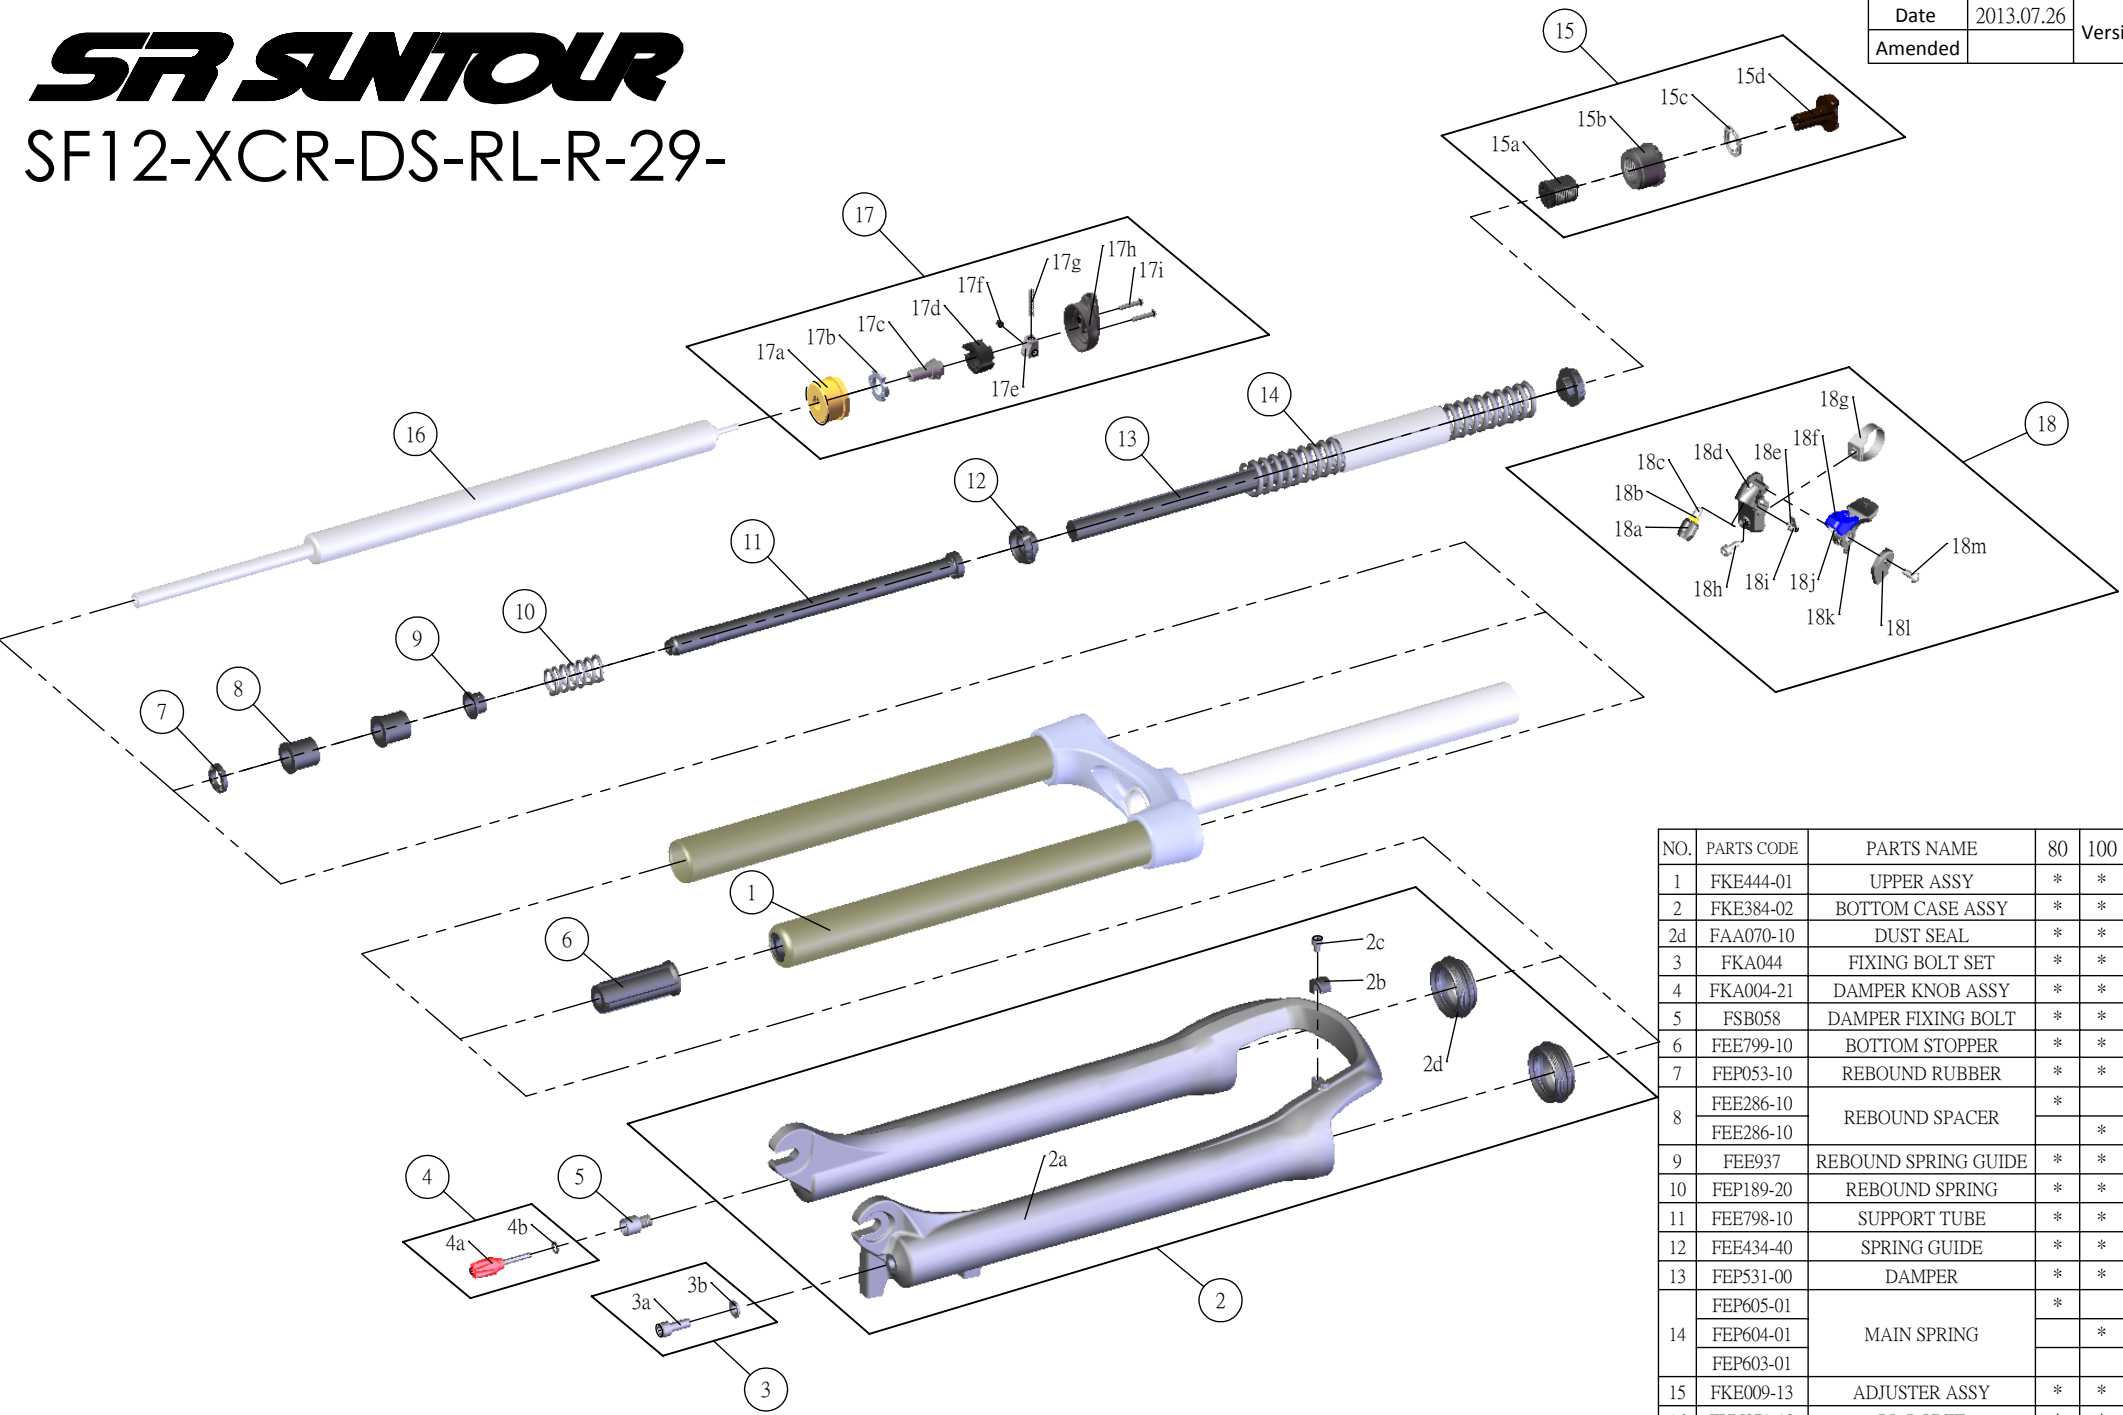

SR SUNTOUR

SF12-XCR-DS-RL-R-29-

Date	2013.07.26	Version	1
Amended			

NO.	PARTS CODE	PARTS NAME	80	100	120	QT
1	FKE444-01	UPPER ASSY	*	*	*	1
2	FKE384-02	BOTTOM CASE ASSY	*	*	*	1
2d	FAA070-10	DUST SEAL	*	*	*	2
3	FKA044	FIXING BOLT SET	*	*	*	2
4	FKA004-21	DAMPER KNOB ASSY	*	*	*	1
5	FSB058	DAMPER FIXING BOLT	*	*	*	1
6	FEE799-10	BOTTOM STOPPER	*	*	*	1
7	FEP053-10	REBOUND RUBBER	*	*	*	1
8	FEE286-10	REBOUND SPACER	*			2
	FEE286-10			*		1
9	FEE937	REBOUND SPRING GUIDE	*	*	*	1
10	FEP189-20	REBOUND SPRING	*	*	*	1
11	FEE798-10	SUPPORT TUBE	*	*	*	1
12	FEE434-40	SPRING GUIDE	*	*	*	2
13	FEP531-00	DAMPER	*	*	*	1
	FEP605-01	MAIN SPRING	*			1
14	FEP604-01			*		1
	FEP603-01				*	1
15	FKE009-13	ADJUSTER ASSY	*	*	*	1
16	FUN071-10	RL-R UNIT	*	*	*	1
17	FKE310-50	RL COVER ASSY	*	*	*	1
17a	FEE418-20	FIX CAP	*	*	*	1
17h	FEE939	RL COVER	*	*	*	1
18	SL9SC-RLO	REMOTE LEVER ASSY	*	*	*	1