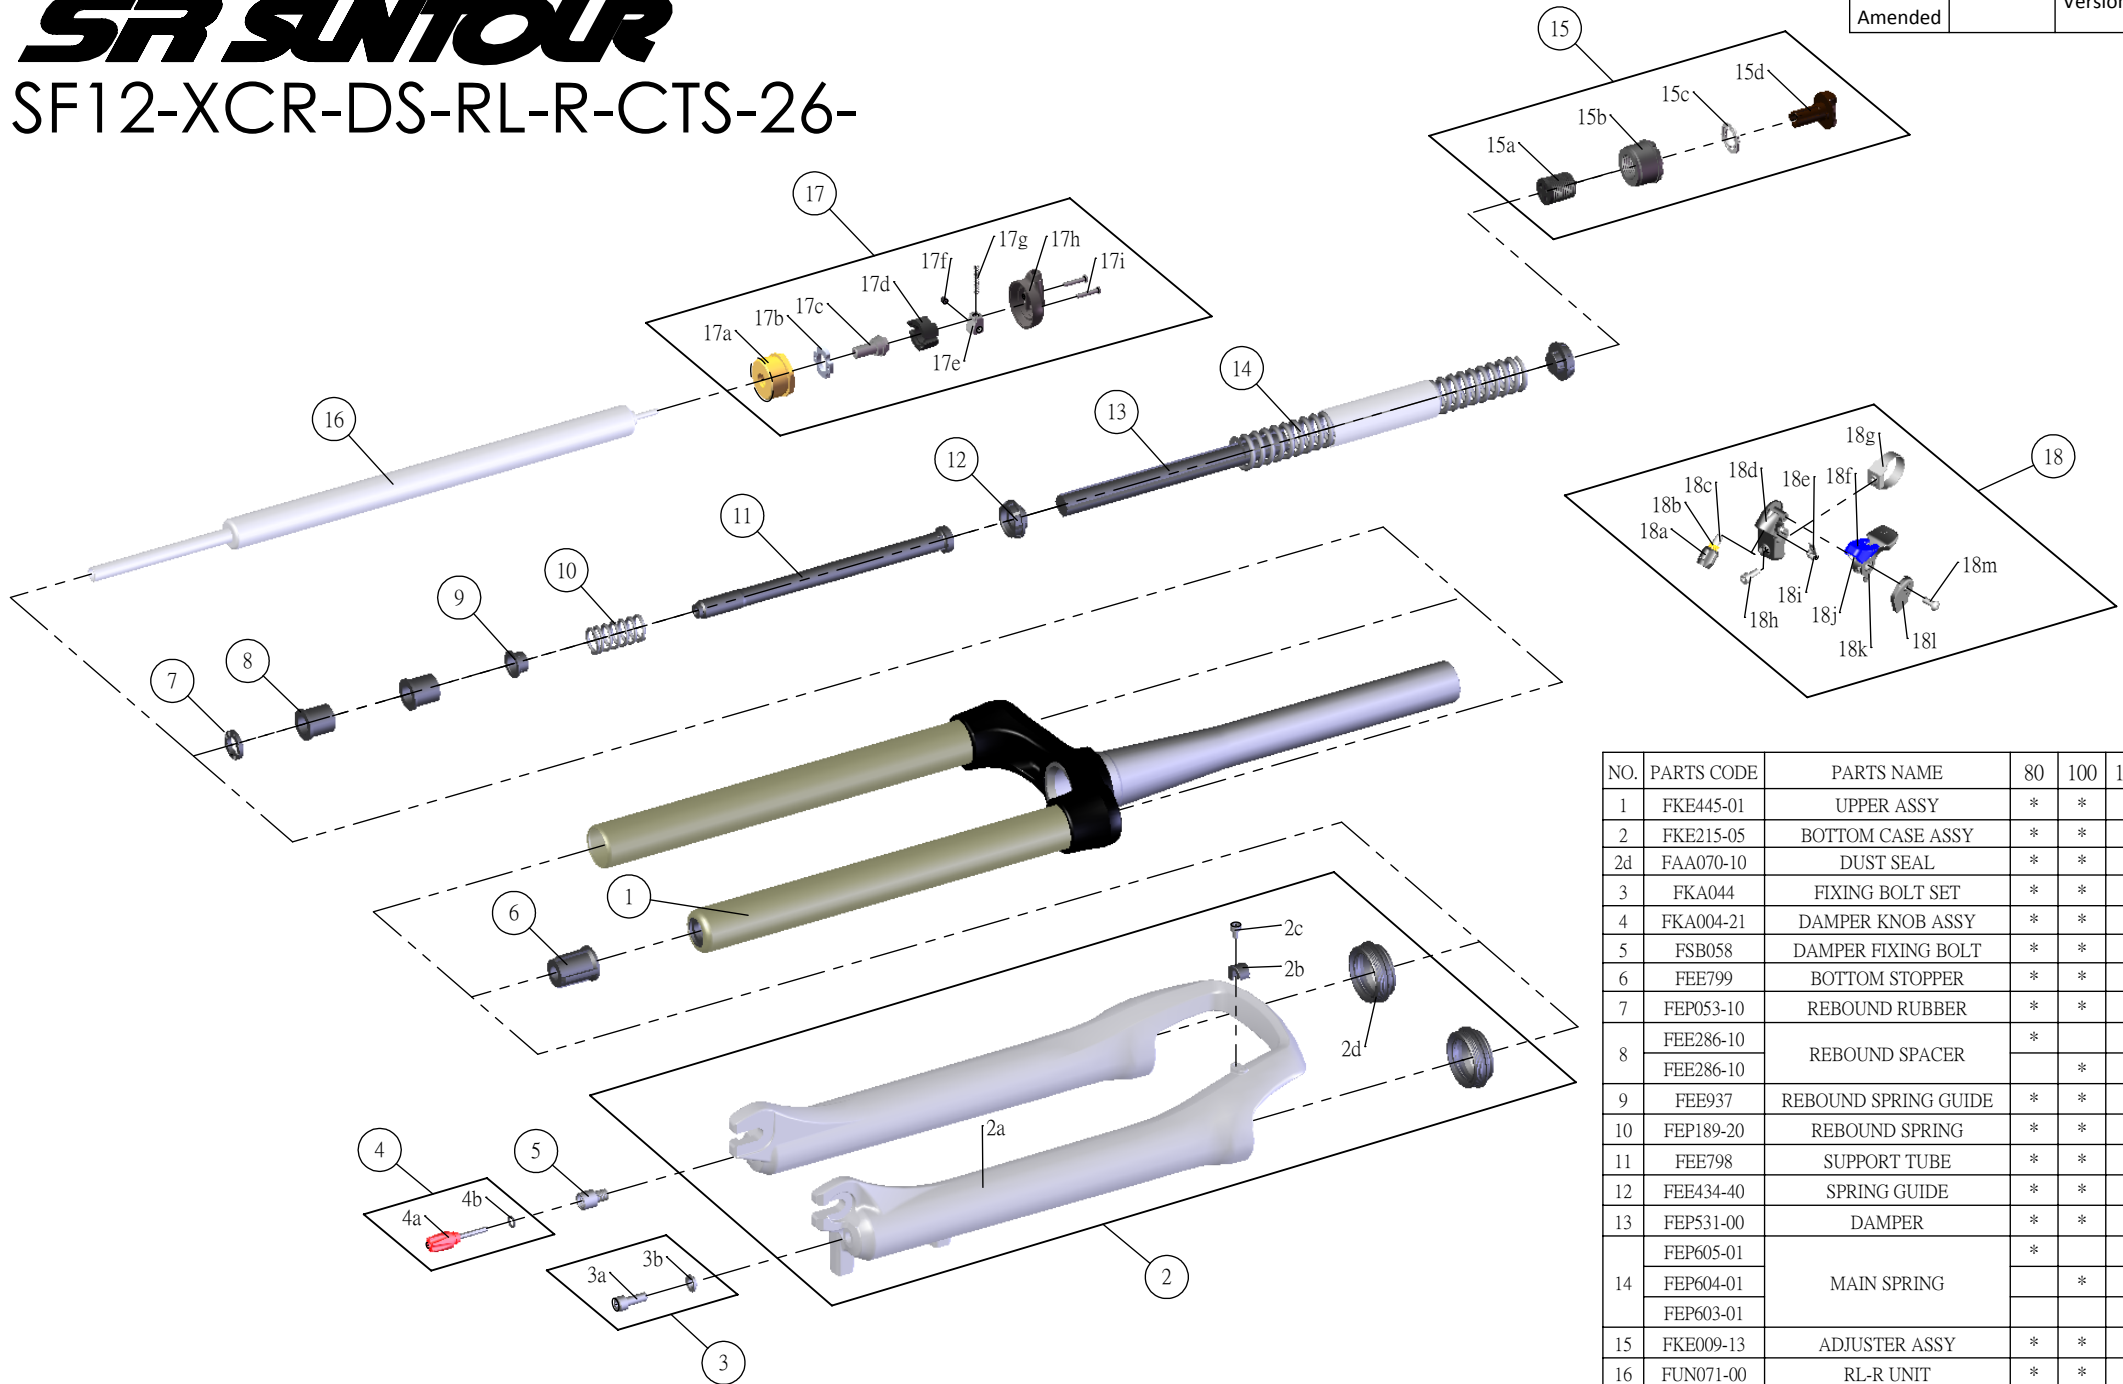

SR SUNTOUR

SF12-XCR-DS-RL-R-CTS-26-

Date	2013.07.26	Version	1
Amended			

NO.	PARTS CODE	PARTS NAME	80	100	120	QT
1	FKE445-01	UPPER ASSY	*	*	*	1
2	FKE215-05	BOTTOM CASE ASSY	*	*	*	1
2d	FAA070-10	DUST SEAL	*	*	*	2
3	FKA044	FIXING BOLT SET	*	*	*	2
4	FKA004-21	DAMPER KNOB ASSY	*	*	*	1
5	FSB058	DAMPER FIXING BOLT	*	*	*	1
6	FEE799	BOTTOM STOPPER	*	*	*	1
7	FEP053-10	REBOUND RUBBER	*	*	*	1
8	FEE286-10	REBOUND SPACER	*			2
	FEE286-10			*		1
9	FEE937	REBOUND SPRING GUIDE	*	*	*	1
10	FEP189-20	REBOUND SPRING	*	*	*	1
11	FEE798	SUPPORT TUBE	*	*	*	1
12	FEE434-40	SPRING GUIDE	*	*	*	2
13	FEP531-00	DAMPER	*	*	*	1
14	FEP605-01	MAIN SPRING	*			1
	FEP604-01			*		1
	FEP603-01				*	1
15	FKE009-13	ADJUSTER ASSY	*	*	*	1
16	FUN071-00	RL-R UNIT	*	*	*	1
17	FKE310-50	RL COVER ASSY	*	*	*	1
17a	FEE418-20	FIX CAP	*	*	*	1
17h	FEE939	RL COVER	*	*	*	1
18	SL9SC-RLO	REMOTE LEVER ASSY	*	*	*	1