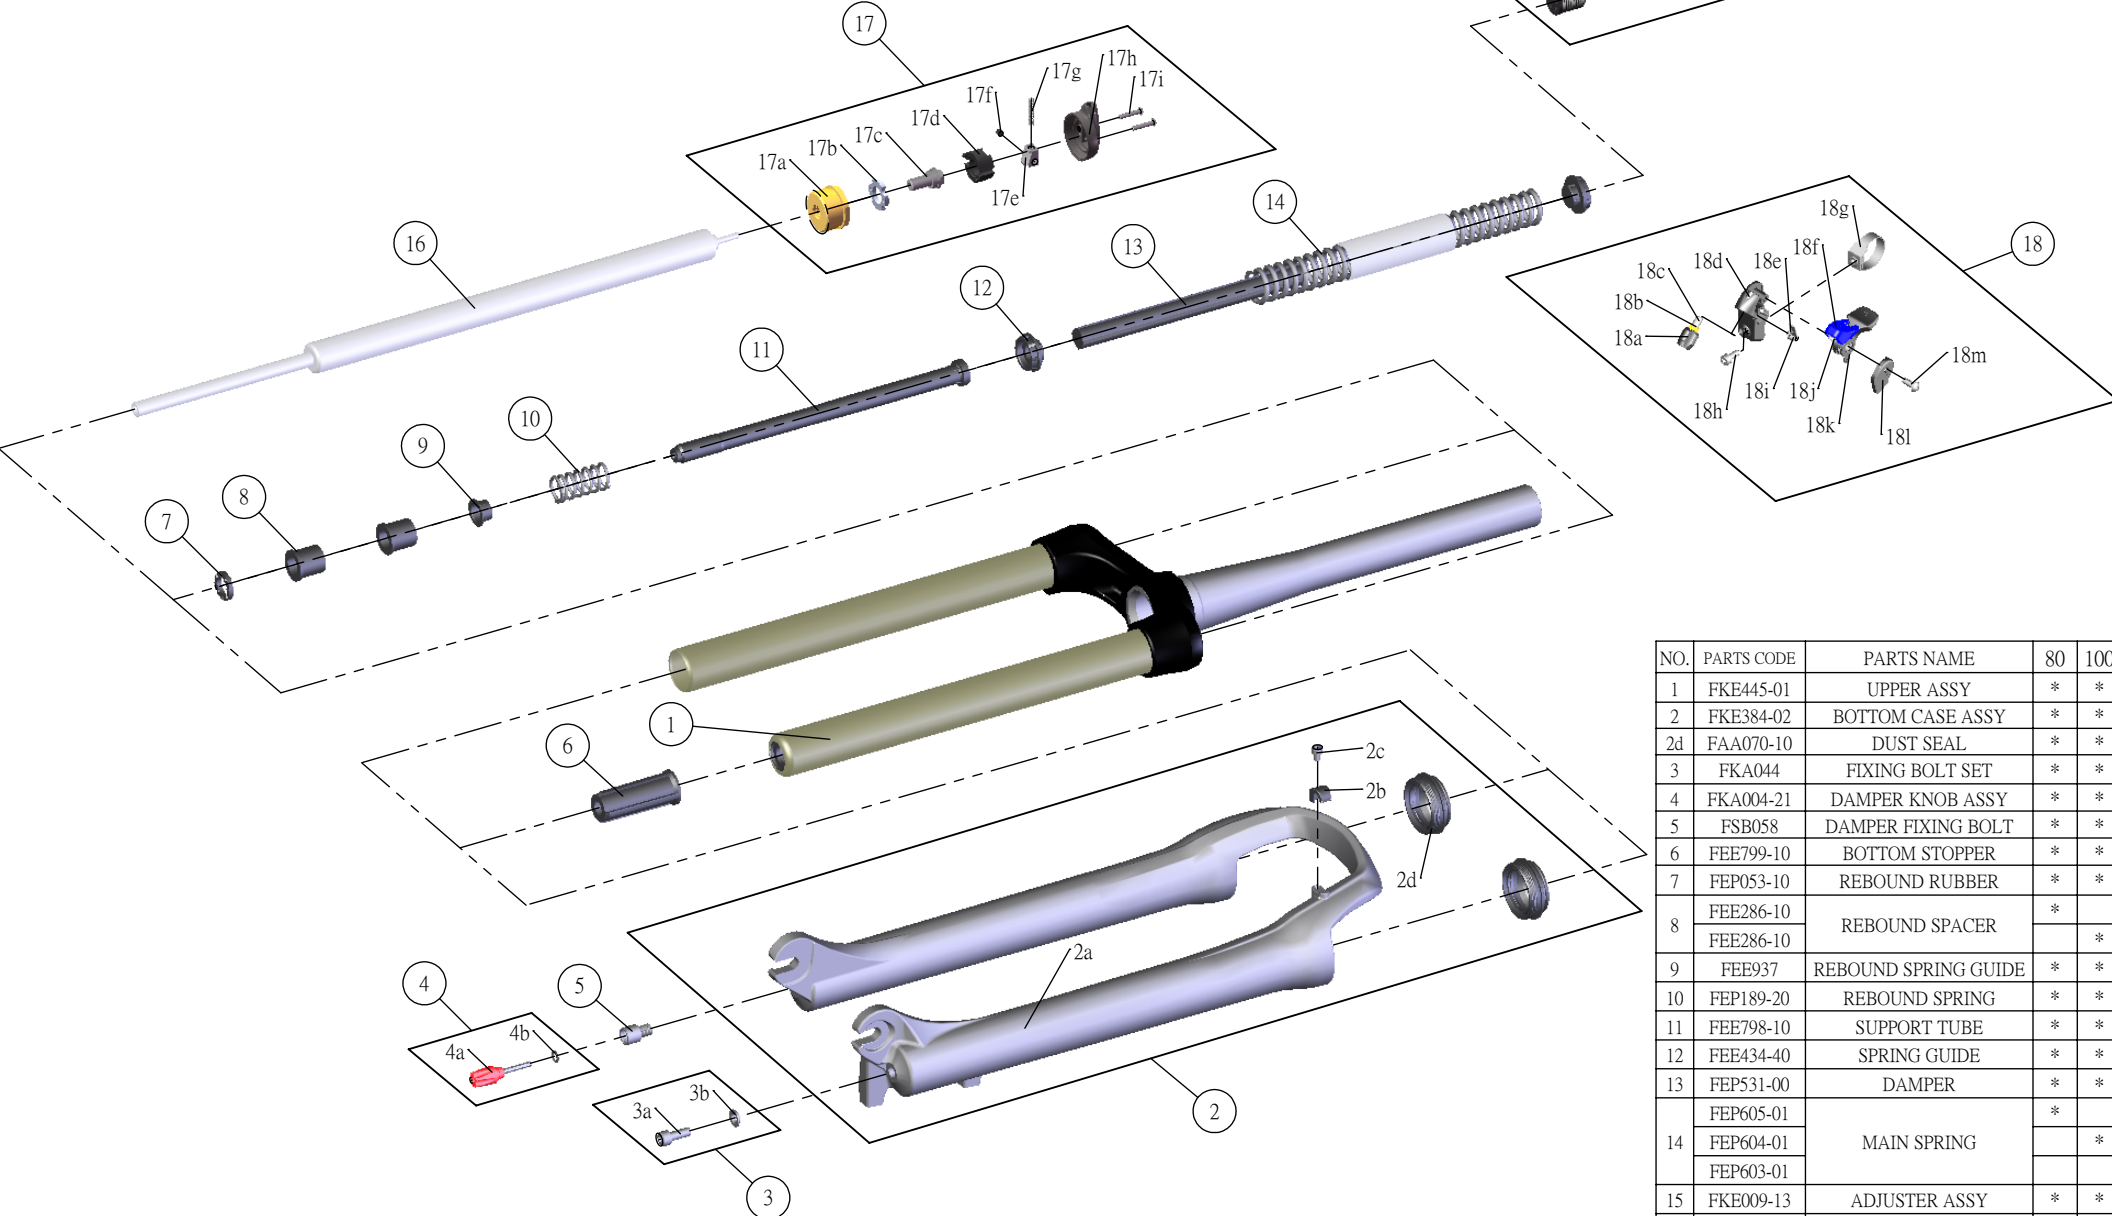

SUNTOUR

SF12-XCR-DS-RL-R-CTS-29-

Date	2013.07.26	Version	1
Amended			

NO.	PARTS CODE	PARTS NAME	80	100	120	QT
1	FKE445-01	UPPER ASSY	*	*	*	1
2	FKE384-02	BOTTOM CASE ASSY	*	*	*	1
2d	FAA070-10	DUST SEAL	*	*	*	2
3	FKA044	FIXING BOLT SET	*	*	*	2
4	FKA004-21	DAMPER KNOB ASSY	*	*	*	1
5	FSB058	DAMPER FIXING BOLT	*	*	*	1
6	FEE799-10	BOTTOM STOPPER	*	*	*	1
7	FEP053-10	REBOUND RUBBER	*	*	*	1
8	FEE286-10	REBOUND SPACER	*			2
	FEE286-10			*		1
9	FEE937	REBOUND SPRING GUIDE	*	*	*	1
10	FEP189-20	REBOUND SPRING	*	*	*	1
11	FEE798-10	SUPPORT TUBE	*	*	*	1
12	FEE434-40	SPRING GUIDE	*	*	*	2
13	FEP531-00	DAMPER	*	*	*	1
14	FEP605-01	MAIN SPRING	*			1
	FEP604-01			*		1
	FEP603-01				*	1
15	FKE009-13	ADJUSTER ASSY	*	*	*	1
16	FUN071-10	RL-R UNIT	*	*	*	1
17	FKE310-50	RL COVER ASSY	*	*	*	1
17a	FEE418-20	FIX CAP	*	*	*	1
17h	FEE939	RL COVER	*	*	*	1
18	SL9SC-RLO	REMOTE LEVER ASSY	*	*	*	1