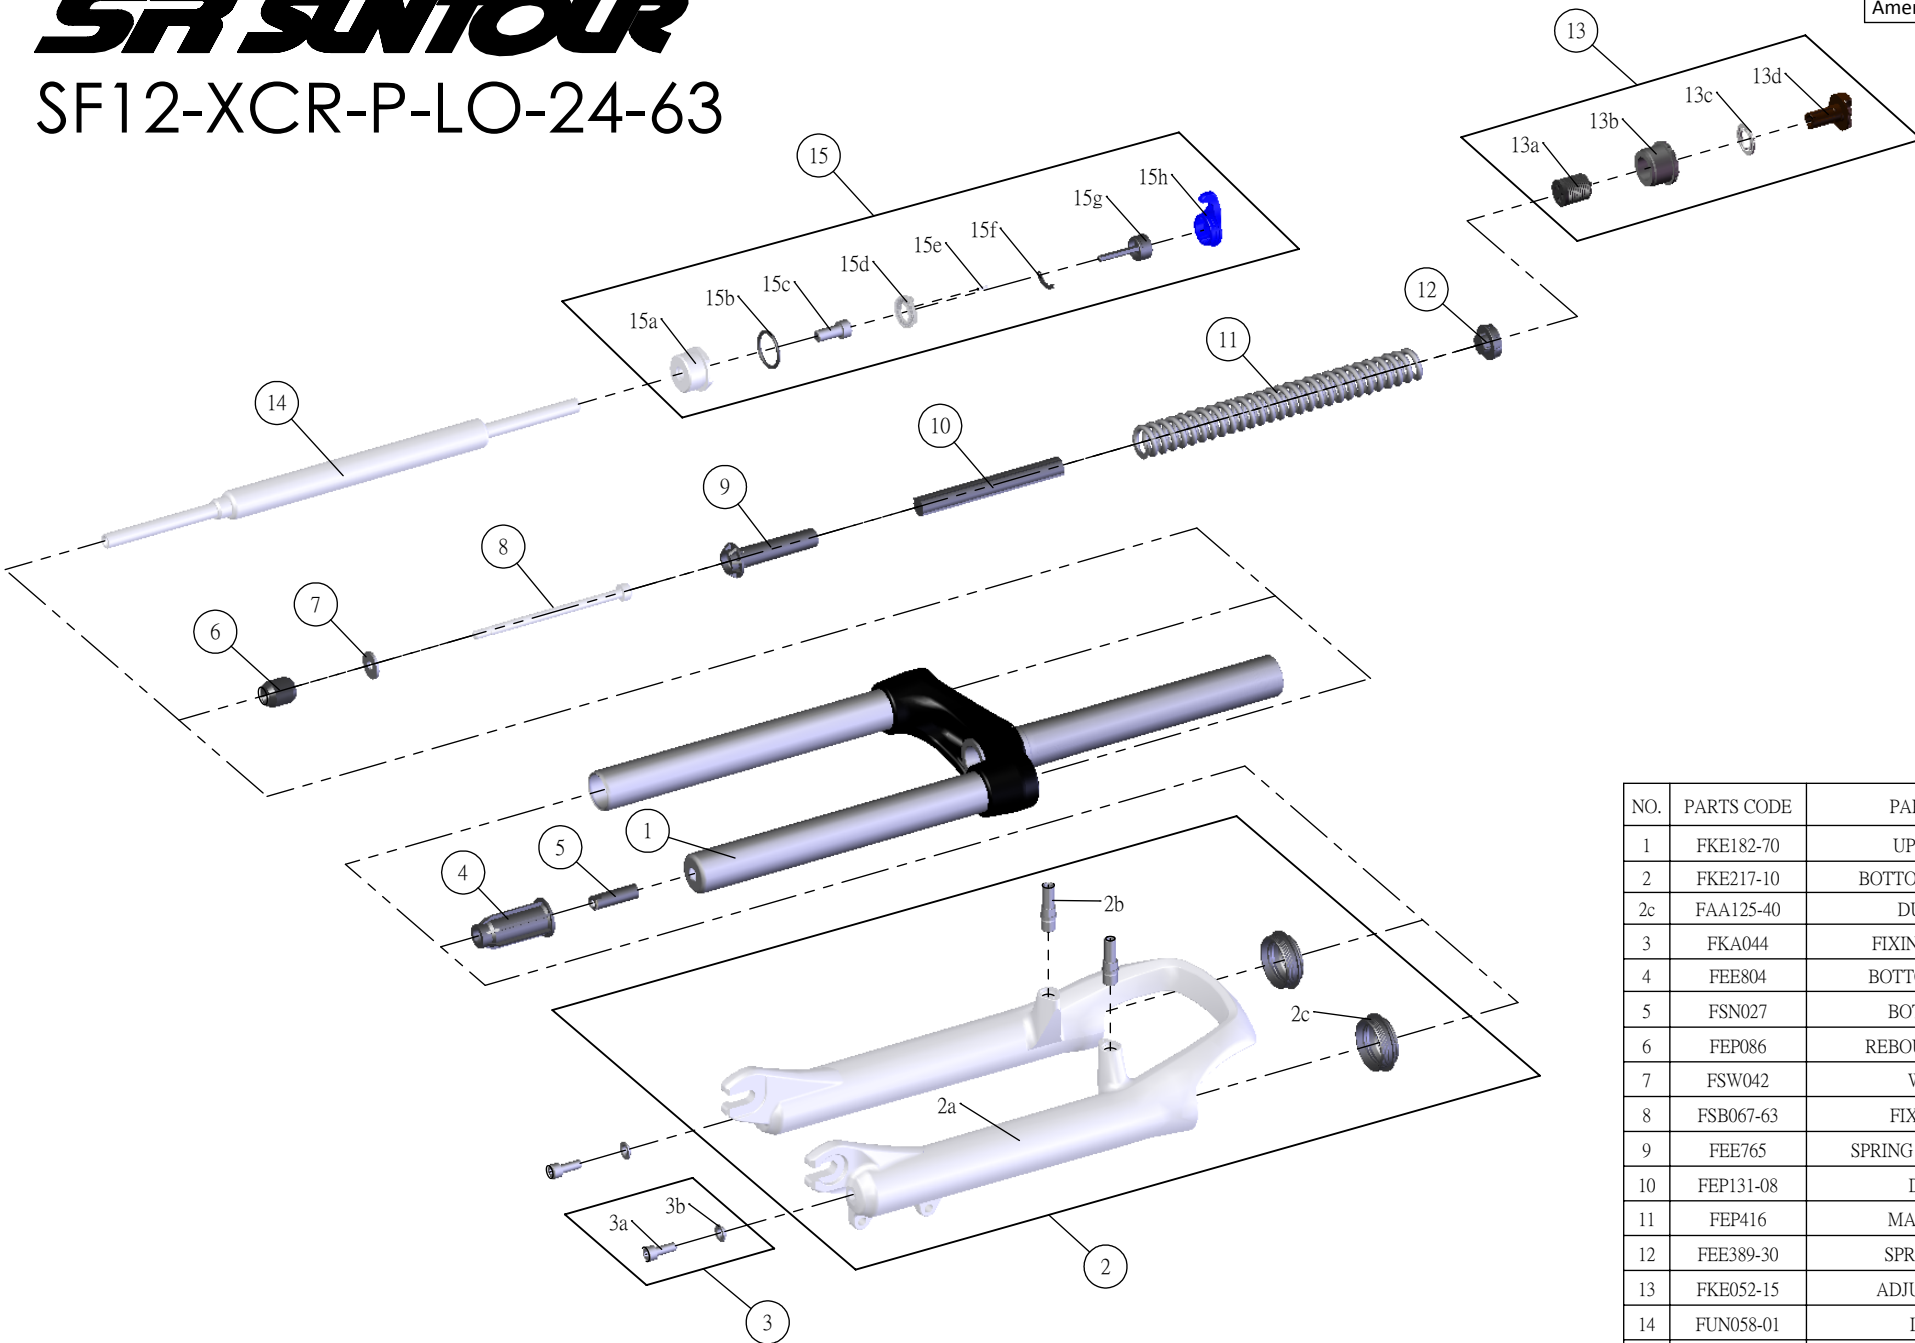

## SF12-XCR-P-LO-24-63

Date	2013.07.26	Version	1
Amended			

NO.	PARTS CODE	PARTS NAME	63	QT
1	FKE182-70	UPPER ASSY	*	1
2	FKE217-10	BOTTOM CASE ASSY	*	1
2c	FAA125-40	DUST SEAL	*	2
3	FKA044	FIXING BOLT SET	*	2
4	FEE804	BOTTOM STOPPER	*	1
5	FSN027	BOTTOM NUT	*	1
6	FEP086	REBOUND RUBBER	*	1
7	FSW042	WASHER	*	1
8	FSB067-63	FIXING BOLT	*	1
9	FEE765	SPRING GUIDE LOWER	*	1
10	FEP131-08	DAMPER	*	1
11	FEP416	MAIN SPRING	*	1
12	FEE389-30	SPRING GUIDE	*	1
13	FKE052-15	ADJUSTER ASSY	*	1
14	FUN058-01	LO UNIT	*	1
15	FKE027-64	LO TOP CAP ASSY	*	1
15a	FEE260-70	ADJUST CAP	*	1
15g	FKA066	ADJUST CORE ASSY	*	1
15h	FEE255-30	LOCKOUT KNOB	*	1