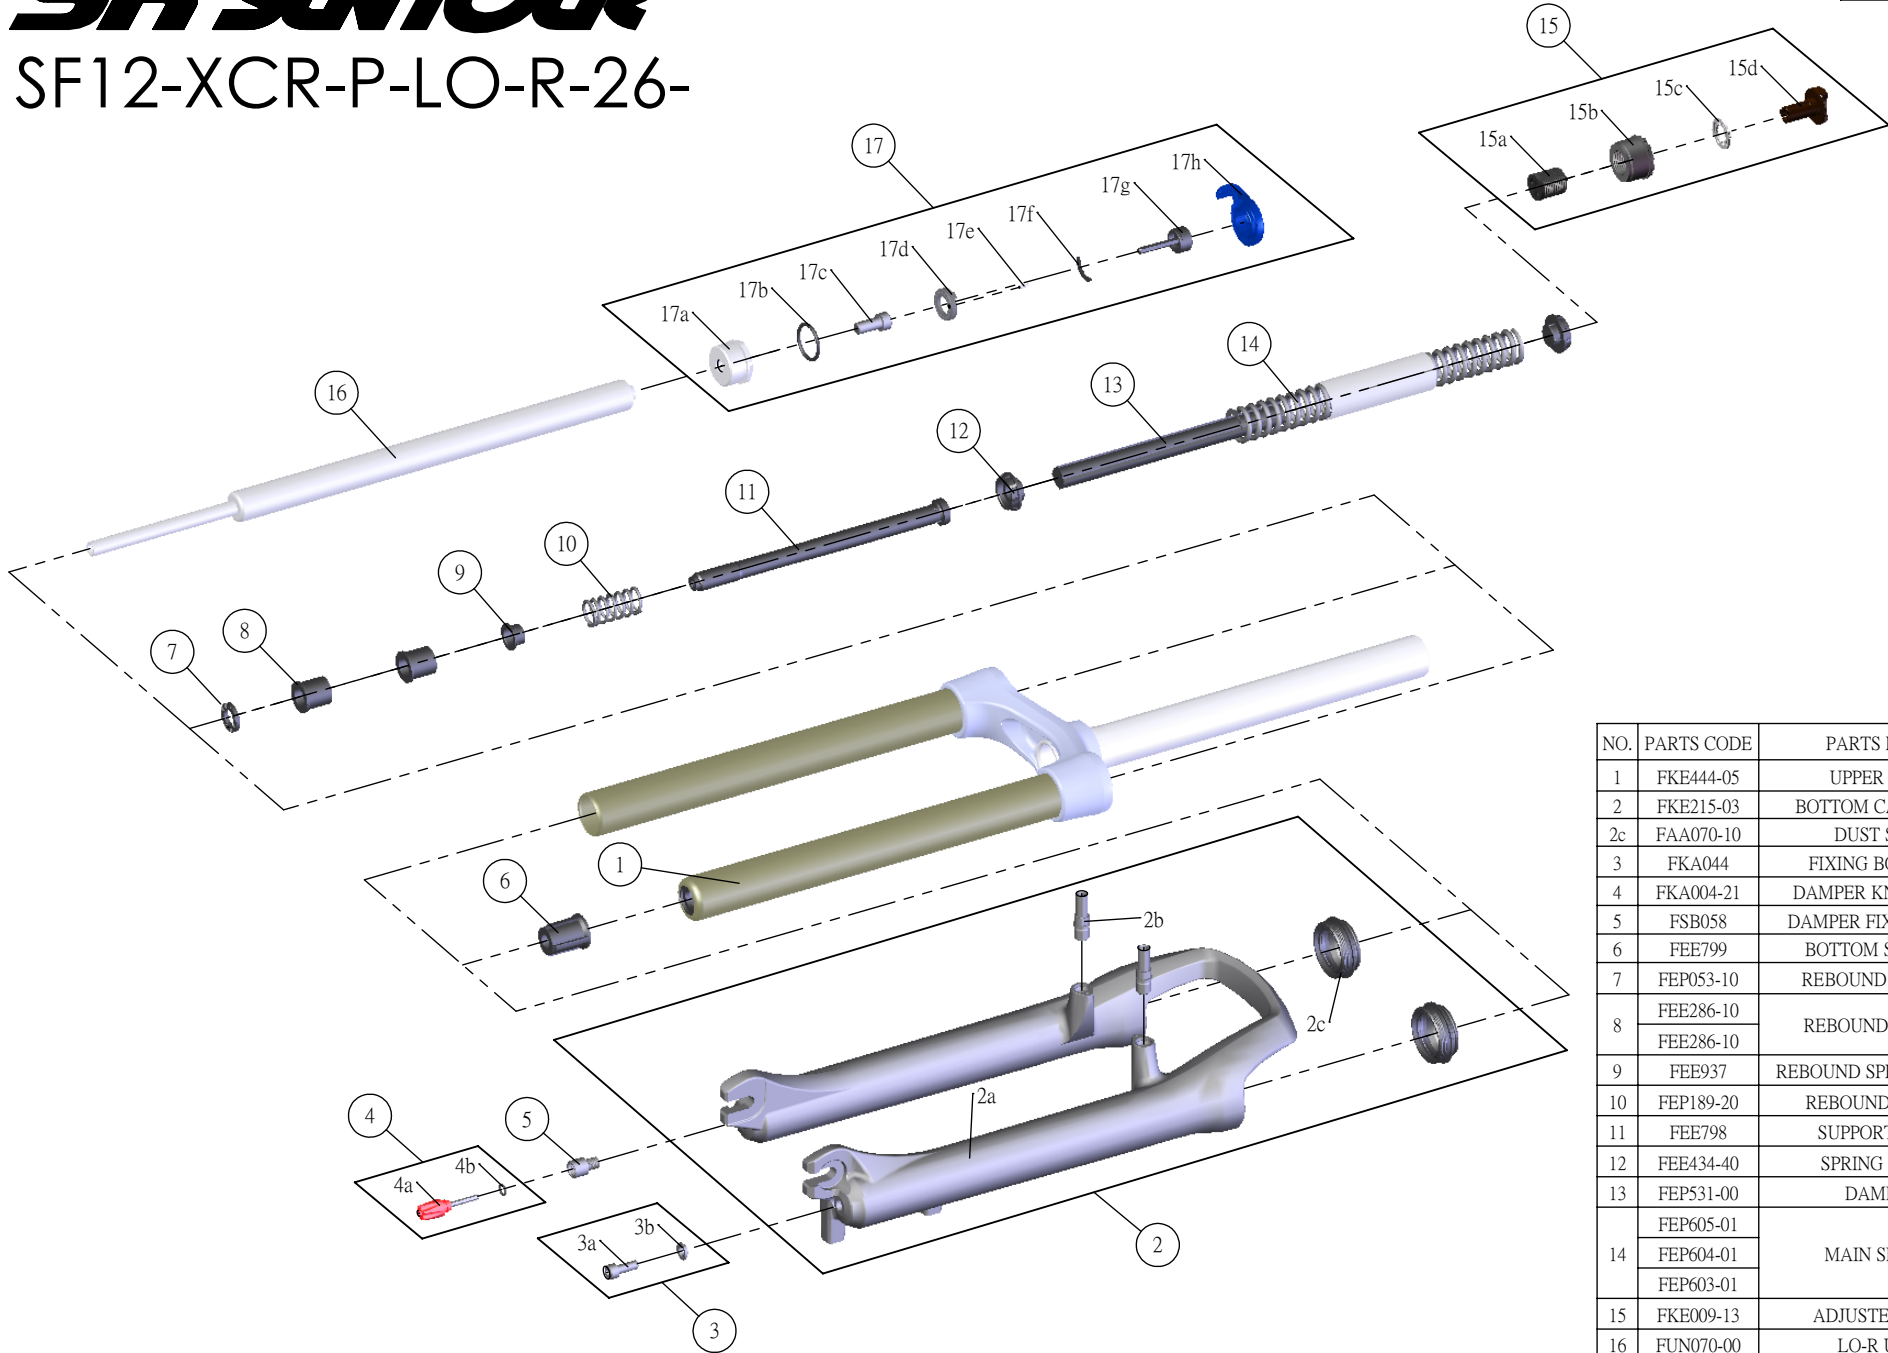

## SF12-XCR-P-LO-R-26-

Date	2013.07.26	Version	1
Amended			

NO.	PARTS CODE	PARTS NAME	80	100	120	QT
1	FKE444-05	UPPER ASSY	*	*	*	1
2	FKE215-03	BOTTOM CASE ASSY	*	*	*	1
2c	FAA070-10	DUST SEAL	*	*	*	2
3	FKA044	FIXING BOLT SET	*	*	*	2
4	FKA004-21	DAMPER KNOB ASSY	*	*	*	1
5	FSB058	DAMPER FIXING BOLT	*	*	*	1
6	FEE799	BOTTOM STOPPER	*	*	*	1
7	FEP053-10	REBOUND RUBBER	*	*	*	1
8	FEE286-10	REBOUND SPACER	*			2
	FEE286-10			*		1
9	FEE937	REBOUND SPRING GUIDE	*	*	*	1
10	FEP189-20	REBOUND SPRING	*	*	*	1
11	FEE798	SUPPORT TUBE	*	*	*	1
12	FEE434-40	SPRING GUIDE	*	*	*	2
13	FEP531-00	DAMPER	*	*	*	1
14	FEP605-01	MAIN SPRING	*			1
	FEP604-01			*		1
	FEP603-01				*	1
15	FKE009-13	ADJUSTER ASSY	*	*	*	1
16	FUN070-00	LO-R UNIT	*	*	*	1
17	FKE027-59	LO TOP CAP ASSY	*	*	*	1
17a	FEE260-60	ADJUST CAP	*	*	*	1
17g	FKA066	ADJUST CORE ASSY	*	*	*	1
17h	FEE938	LOCKOUT KNOB	*	*	*	1