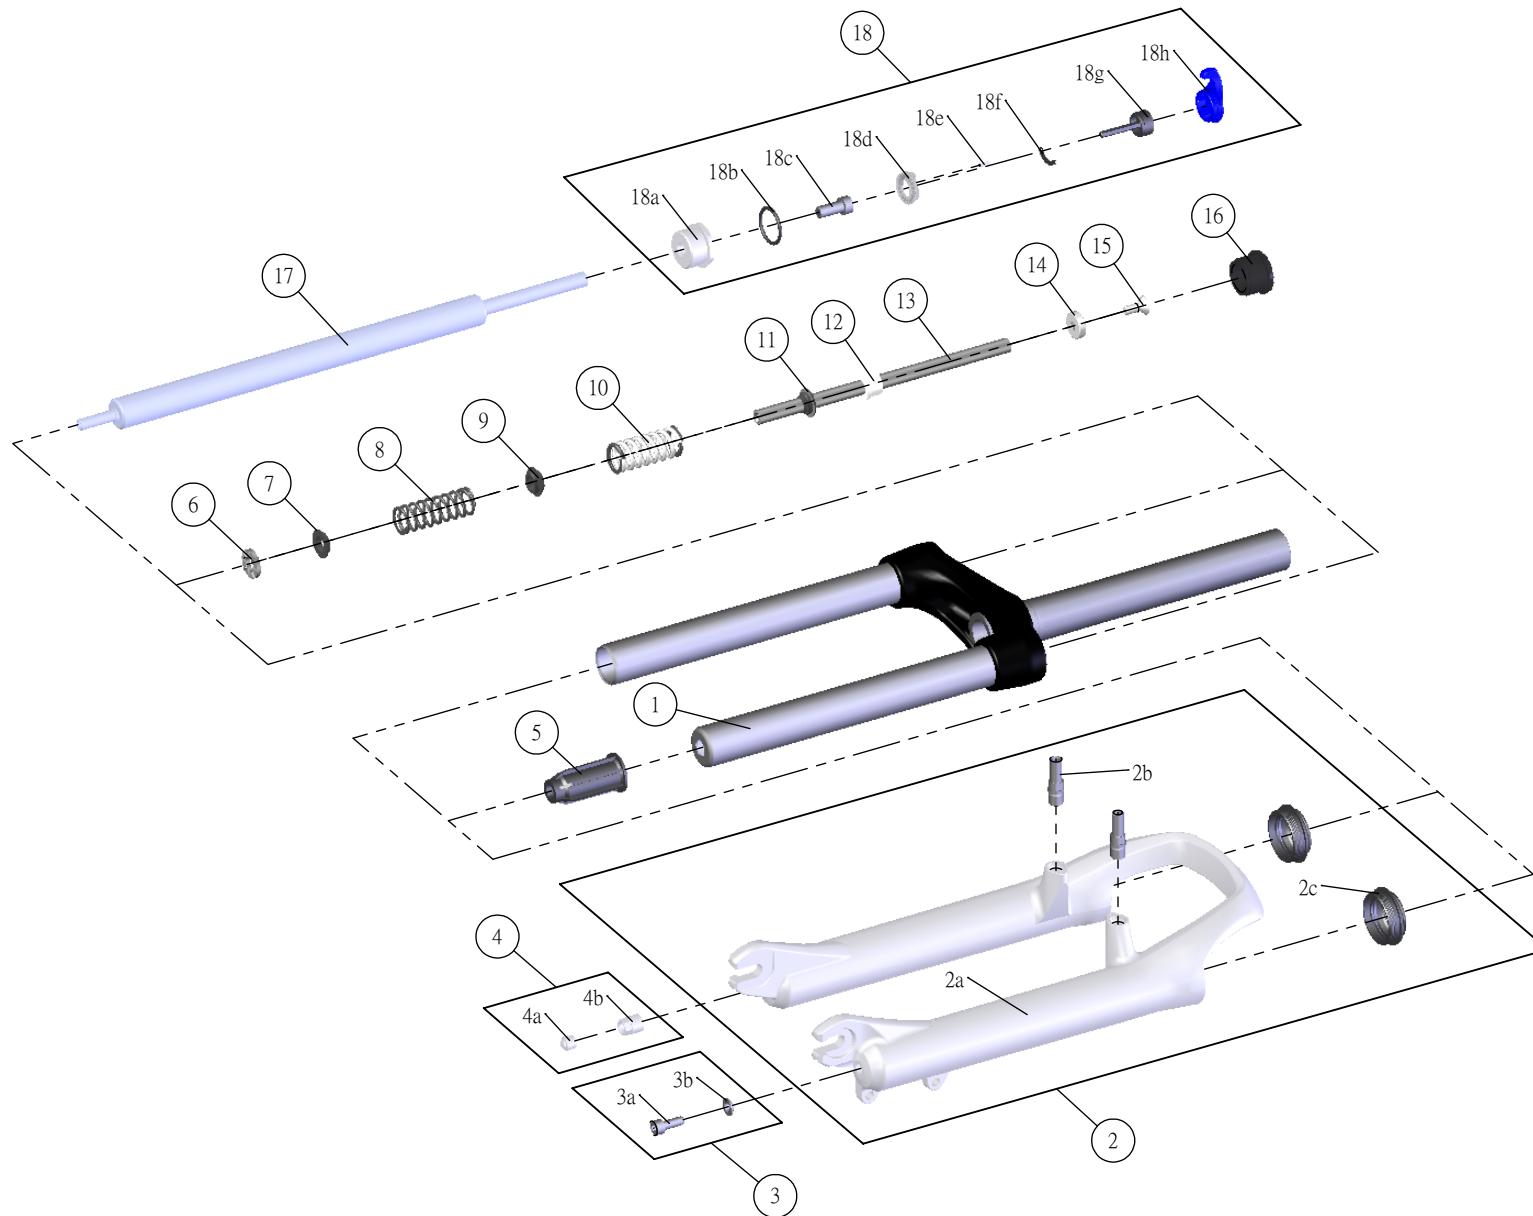

SUNTOUR

SF12-XCR-P-LO-air-24-50,63

Date	2013.07.26	Version	1
Amended			

NO.	PARTS CODE	PARTS NAME	50	63	QT
1	FKE182-02	UPPER ASSY	*	*	1
2	FKE217-10	BOTTOM CASE ASSY	*	*	1
2c	FAA125-40	DUST SEAL	*	*	2
3	FKA044	FIXING BOLT SET	*	*	1
4	FKA063	FIXING NUT ASSY	*	*	1
5	FEE804	BOTTOM STOPPER	*	*	1
6	FEP052-10	REBOUND RUBBER	*	*	1
7	FEE555-20	REBOUND SPRING GUIDE 3	*	*	1
8	FEP304	REBOUND SPRING 1	*	*	1
9	FEE555-10	REBOUND SPRING GUIDE 2	*	*	1
10	FEP305	REBOUND SPRING 2	*	*	1
11	FEE555-00	REBOUND SPRING GUIDE 1	*	*	1
12	FEE290-03	REBOUND SPACER	*		1
13	FEE048-38	SUPPORT TUBE	*	*	1
14	FEE047	SUPPORT PLATE	*	*	1
15	FSB044	SUPPORT BOLT	*	*	1
16	FEE830	FIXING CAP	*	*	1
17	FUN080-20	LO-Air-24 UNIT	*	*	1
18	FKE027-64	LO TOP CAP ASSY	*	*	1
18a	FEE260-70	ADJUST CAP	*	*	1
18g	FKA066	ADJUST CORE ASSY	*	*	1
18h	FEE255-30	LOCKOUT KNOB	*	*	1