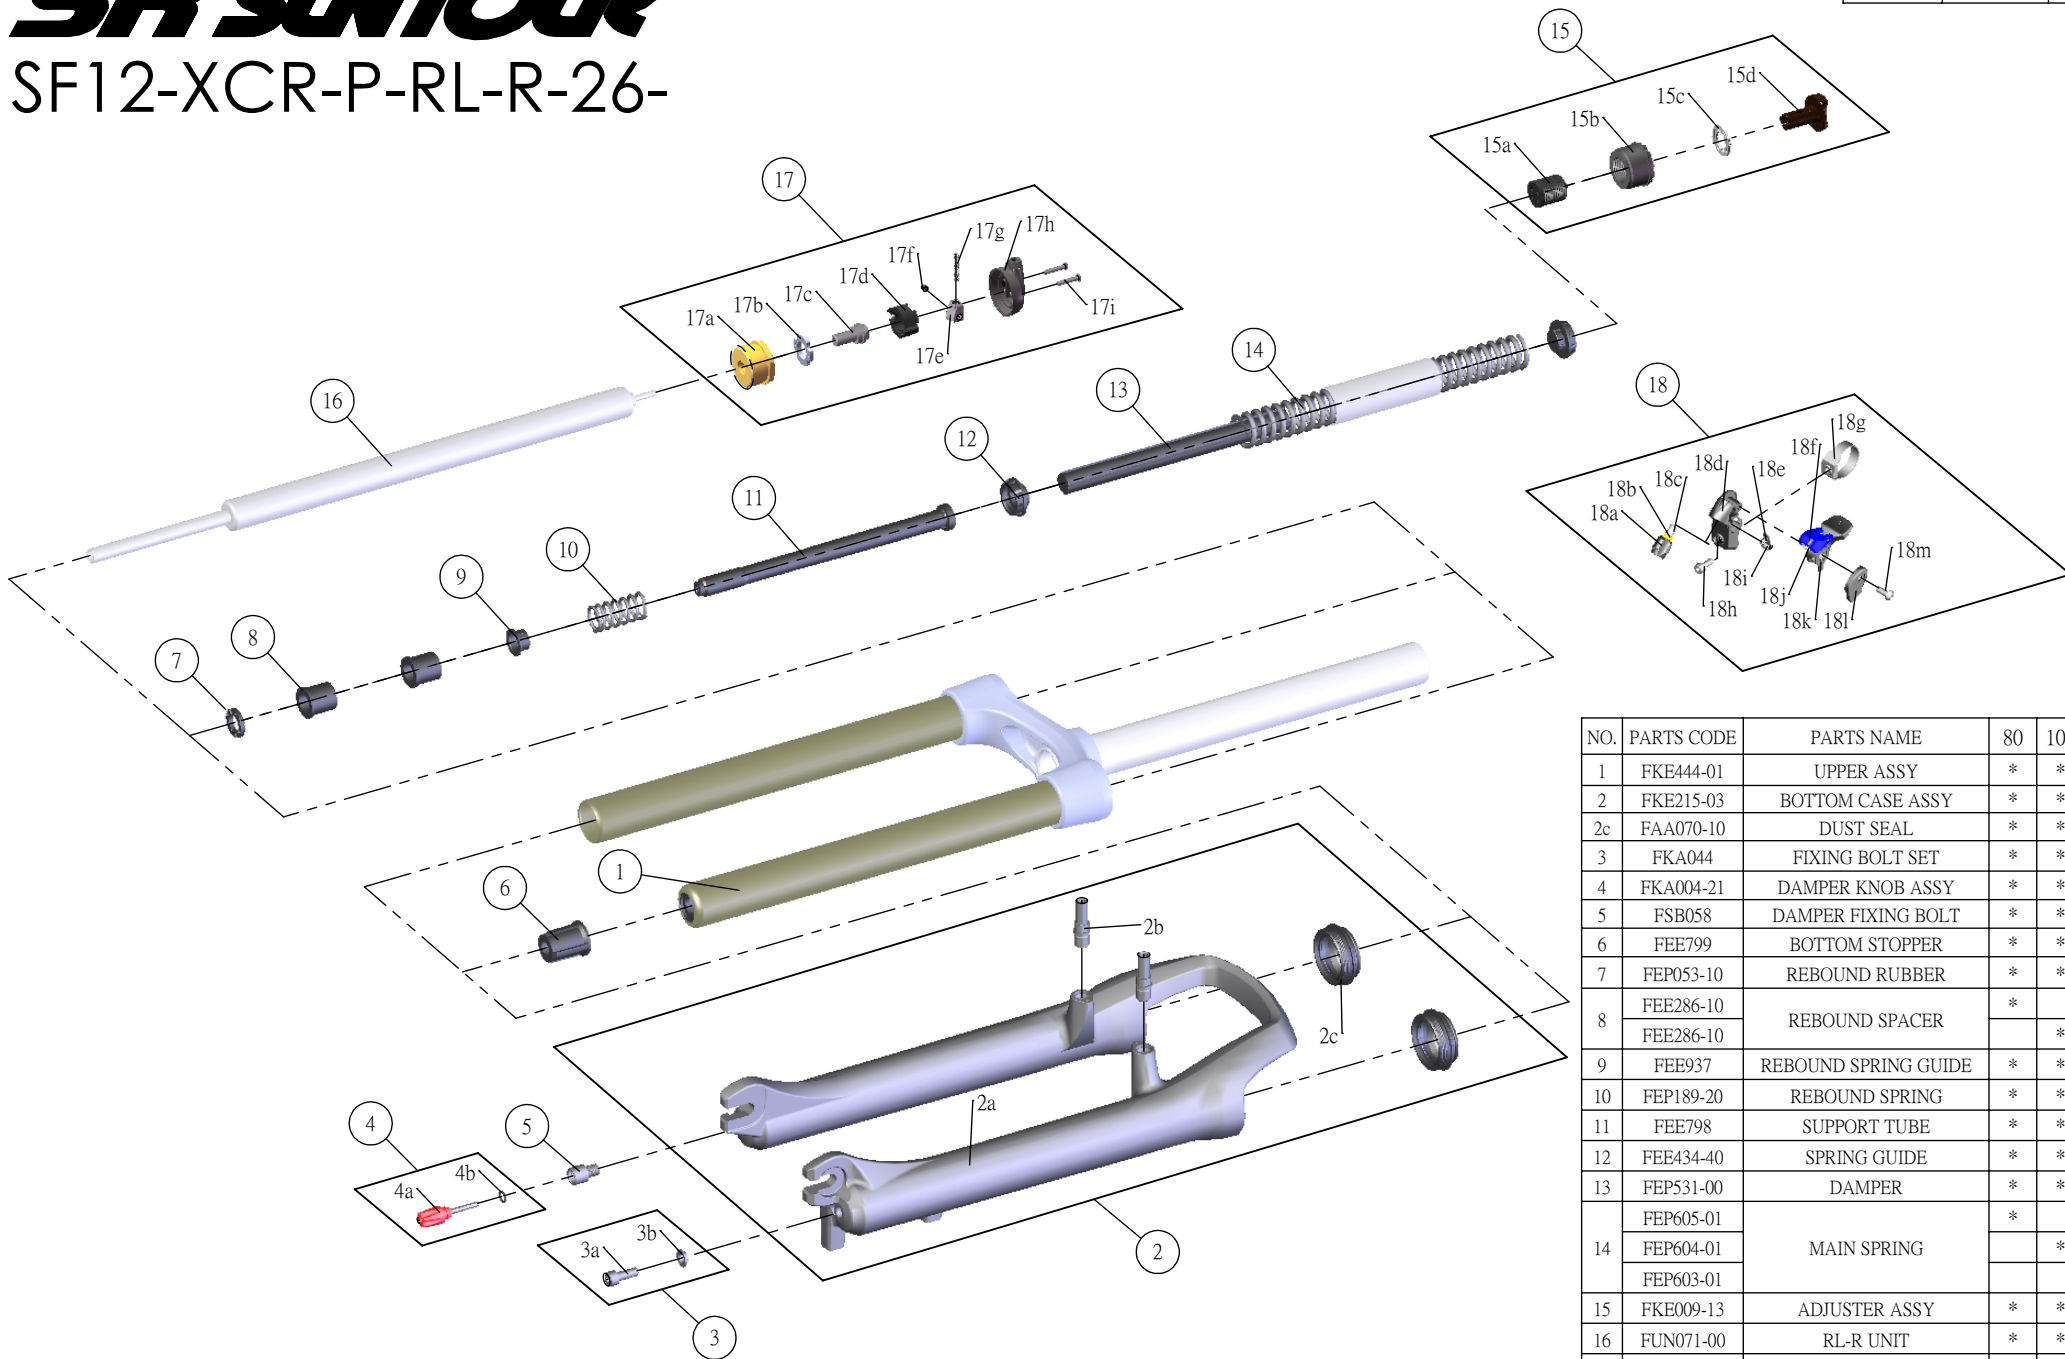

## SF12-XCR-P-RL-R-26-

Date	2013.07.26	Version	1
Amended			

NO.	PARTS CODE	PARTS NAME	80	100	120	QT
1	FKE444-01	UPPER ASSY	*	*	*	1
2	FKE215-03	BOTTOM CASE ASSY	*	*	*	1
2c	FAA070-10	DUST SEAL	*	*	*	2
3	FKA044	FIXING BOLT SET	*	*	*	2
4	FKA004-21	DAMPER KNOB ASSY	*	*	*	1
5	FSB058	DAMPER FIXING BOLT	*	*	*	1
6	FEE799	BOTTOM STOPPER	*	*	*	1
7	FEP053-10	REBOUND RUBBER	*	*	*	1
8	FEE286-10	REBOUND SPACER	*			2
	FEE286-10			*		1
9	FEE937	REBOUND SPRING GUIDE	*	*	*	1
10	FEP189-20	REBOUND SPRING	*	*	*	1
11	FEE798	SUPPORT TUBE	*	*	*	1
12	FEE434-40	SPRING GUIDE	*	*	*	2
13	FEP531-00	DAMPER	*	*	*	1
14	FEP605-01	MAIN SPRING	*			1
	FEP604-01			*		1
	FEP603-01				*	1
15	FKE009-13	ADJUSTER ASSY	*	*	*	1
16	FUN071-00	RL-R UNIT	*	*	*	1
17	FKE310-50	RL COVER ASSY	*	*	*	1
17a	FEE418-20	FIX CAP	*	*	*	1
17h	FEE939	RL COVER	*	*	*	1
18	SL9SC-RLO	REMOTE LEVER ASSY	*	*	*	1