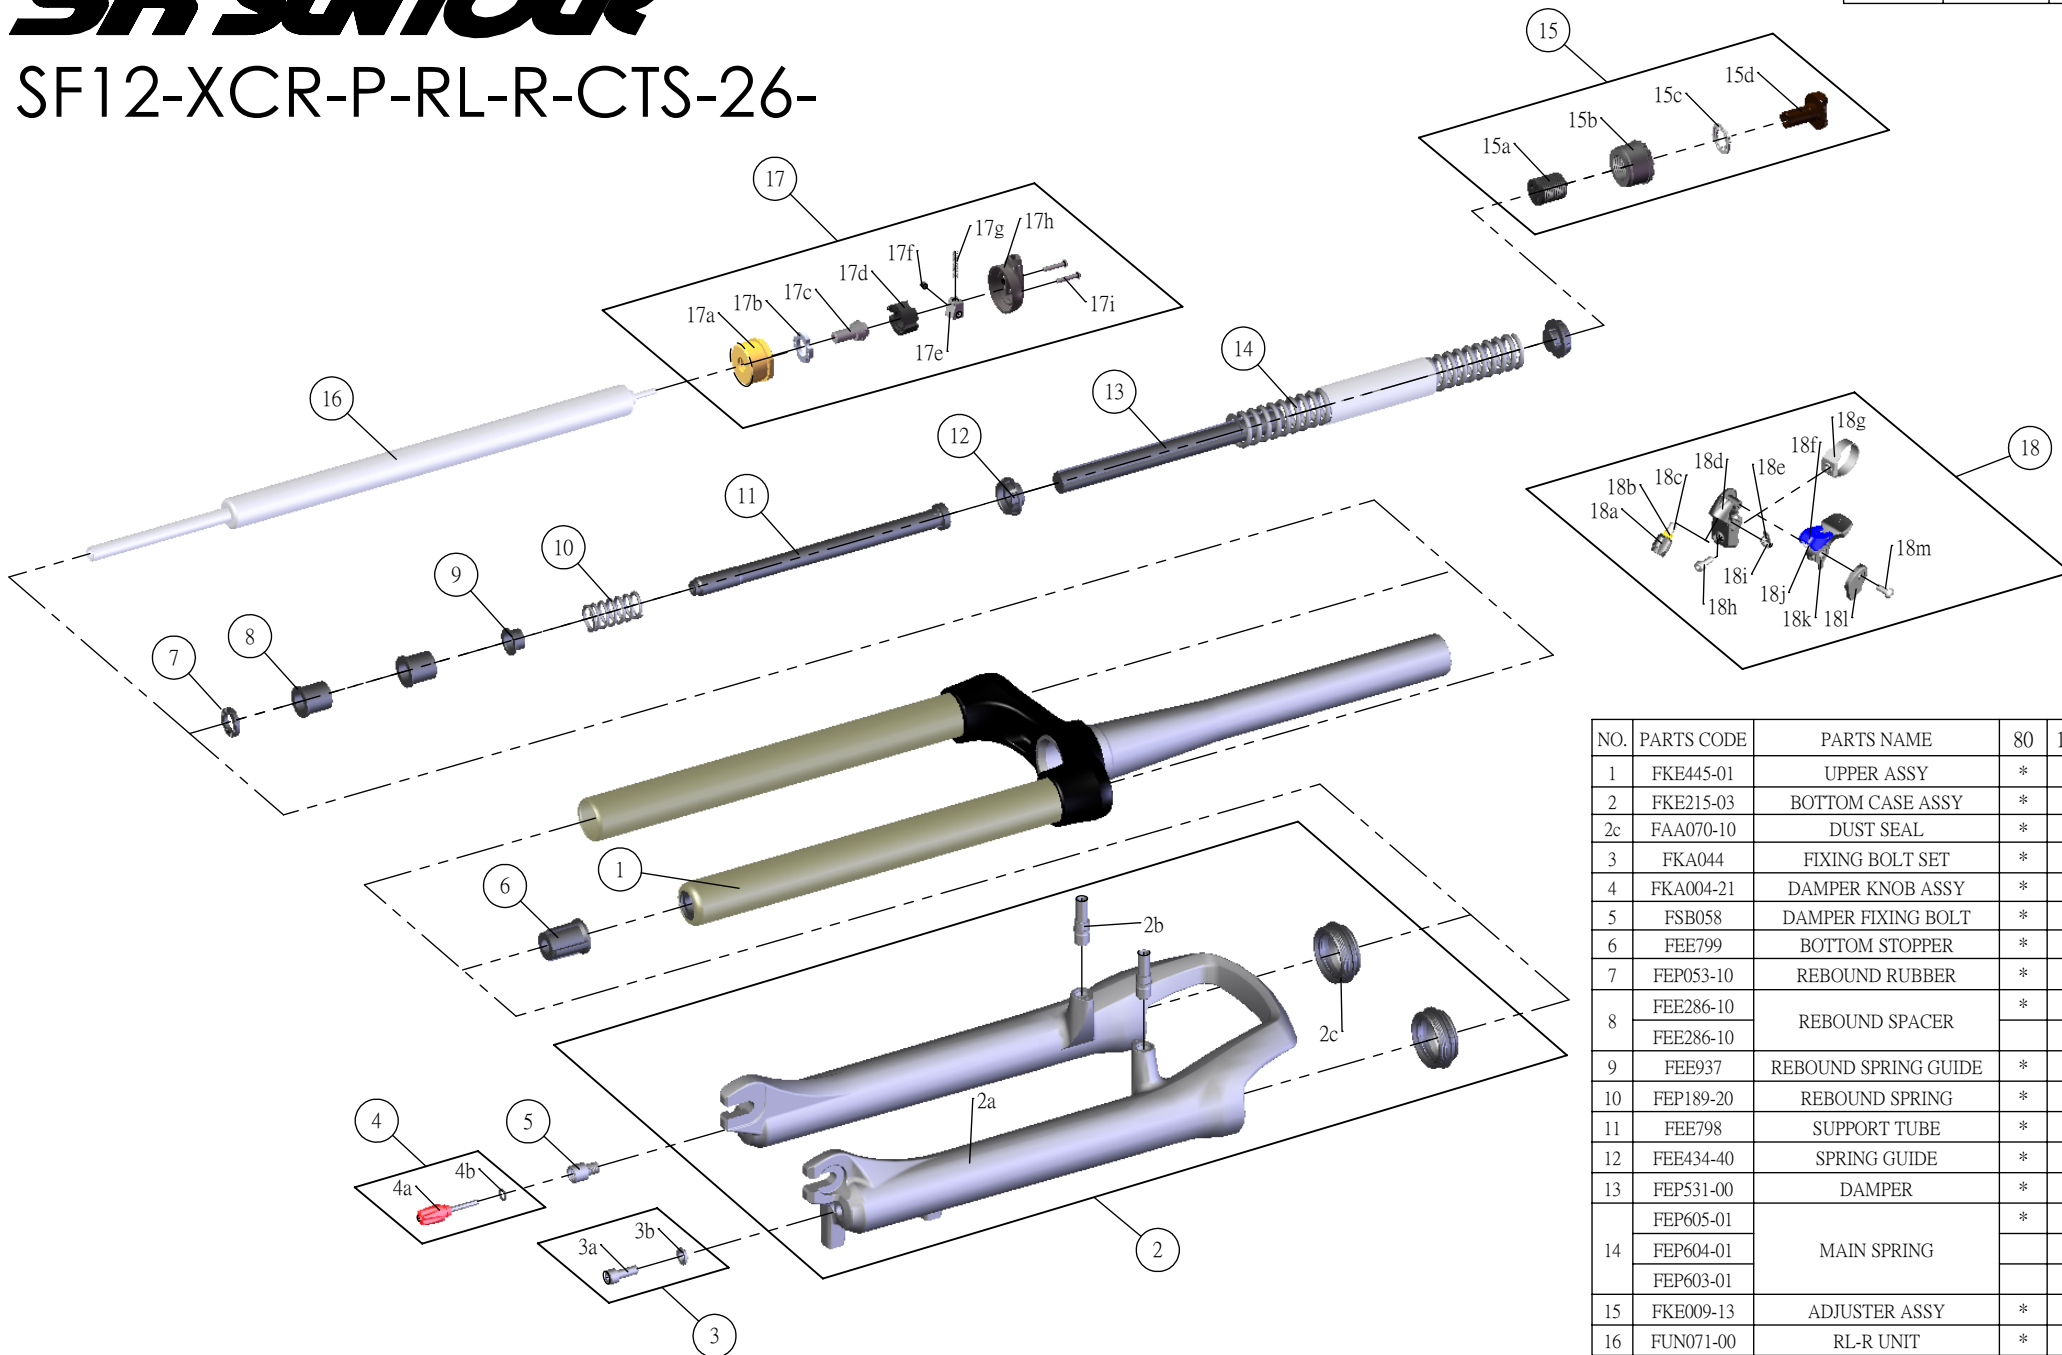

SUNTOUR

SF12-XCR-P-RL-R-CTS-26-

Date	2013.07.26	Version	1
Amended			

NO.	PARTS CODE	PARTS NAME	80	100	120	QT
1	FKE445-01	UPPER ASSY	*	*	*	1
2	FKE215-03	BOTTOM CASE ASSY	*	*	*	1
2c	FAA070-10	DUST SEAL	*	*	*	2
3	FKA044	FIXING BOLT SET	*	*	*	2
4	FKA004-21	DAMPER KNOB ASSY	*	*	*	1
5	FSB058	DAMPER FIXING BOLT	*	*	*	1
6	FEE799	BOTTOM STOPPER	*	*	*	1
7	FEP053-10	REBOUND RUBBER	*	*	*	1
8	FEE286-10	REBOUND SPACER	*			2
	FEE286-10			*		1
9	FEE937	REBOUND SPRING GUIDE	*	*	*	1
10	FEP189-20	REBOUND SPRING	*	*	*	1
11	FEE798	SUPPORT TUBE	*	*	*	1
12	FEE434-40	SPRING GUIDE	*	*	*	2
13	FEP531-00	DAMPER	*	*	*	1
	FEP605-01	MAIN SPRING	*			1
14	FEP604-01			*		1
	FEP603-01				*	1
15	FKE009-13	ADJUSTER ASSY	*	*	*	1
16	FUN071-00	RL-R UNIT	*	*	*	1
17	FKE310-50	RL COVER ASSY	*	*	*	1
17a	FEE418-20	FIX CAP	*	*	*	1
17h	FEE939	RL COVER	*	*	*	1
18	SL9SC-RLO	REMOTE LEVER ASSY	*	*	*	1