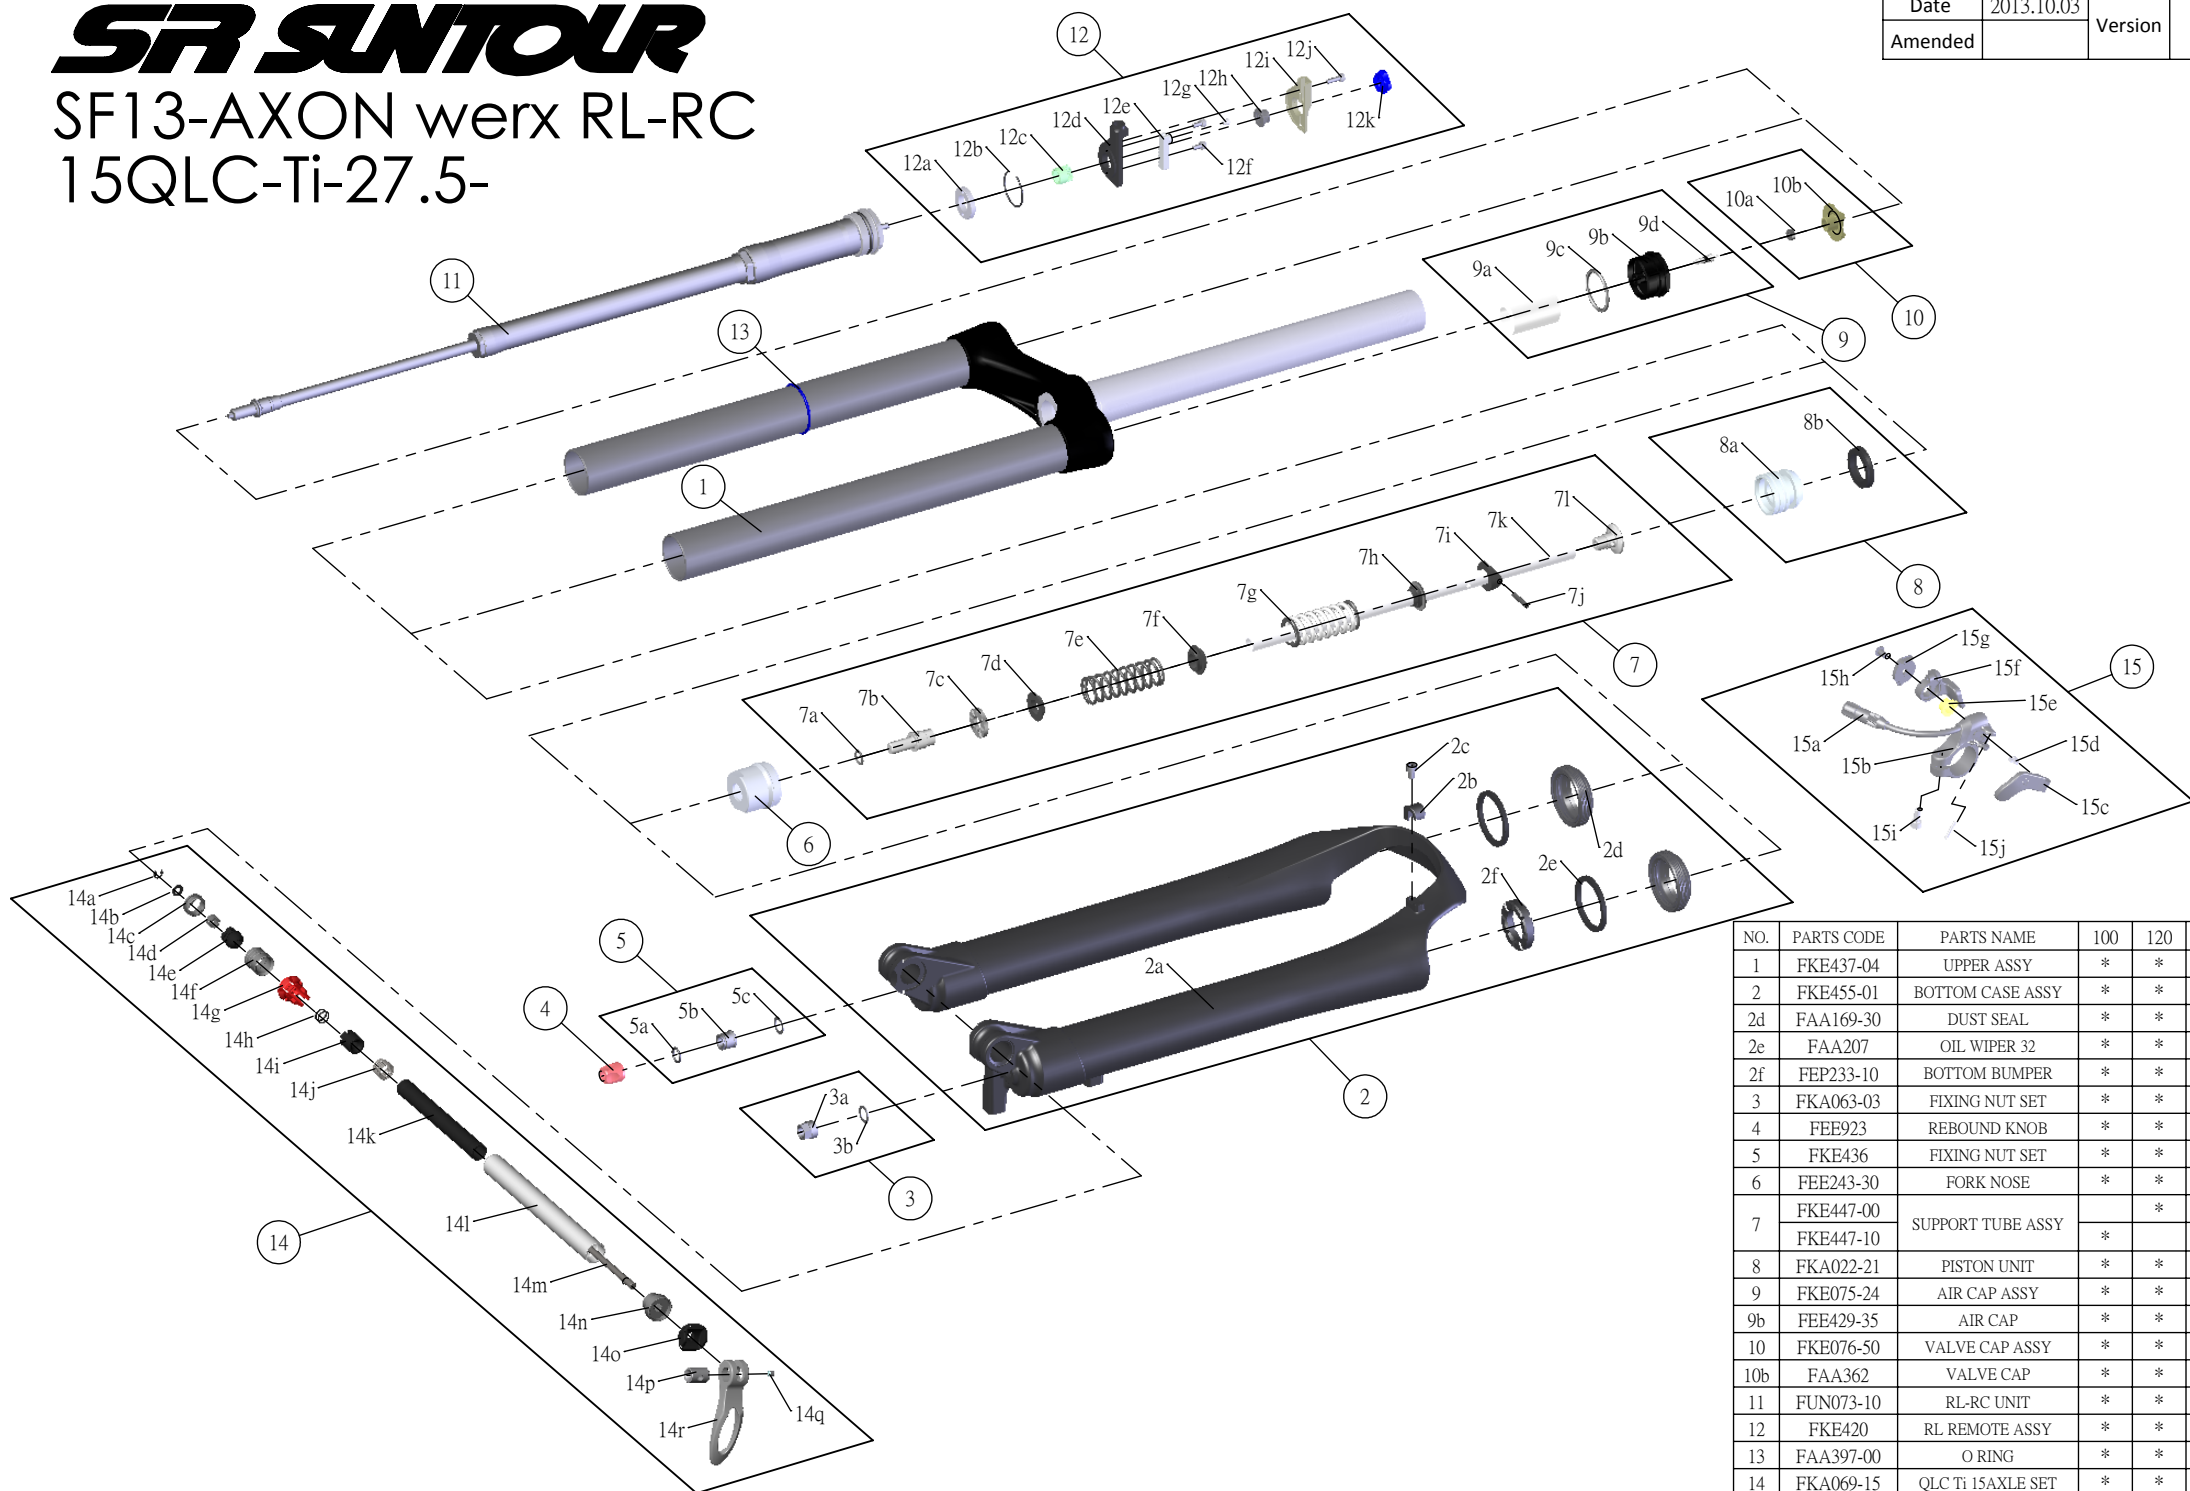

SR SUNTOUR

SF13-AXON werx RL-RC
15QLC-Ti-27.5-

Date	2013.10.03	Version	1
Amended			

NO.	PARTS CODE	PARTS NAME	100	120	QT
1	FKE437-04	UPPER ASSY	*	*	1
2	FKE455-01	BOTTOM CASE ASSY	*	*	1
2d	FAA169-30	DUST SEAL	*	*	2
2e	FAA207	OIL WIPER 32	*	*	2
2f	FEP233-10	BOTTOM BUMPER	*	*	1
3	FKA063-03	FIXING NUT SET	*	*	1
4	FEE923	REBOUND KNOB	*	*	1
5	FKE436	FIXING NUT SET	*	*	1
6	FEE243-30	FORK NOSE	*	*	1
7	FKE447-00	SUPPORT TUBE ASSY		*	1
	FKE447-10		*		1
8	FKA022-21	PISTON UNIT	*	*	1
9	FKE075-24	AIR CAP ASSY	*	*	1
9b	FEE429-35	AIR CAP	*	*	1
10	FKE076-50	VALVE CAP ASSY	*	*	1
10b	FAA362	VALVE CAP	*	*	1
11	FUN073-10	RL-RC UNIT	*	*	1
12	FKE420	RL REMOTE ASSY	*	*	1
13	FAA397-00	O RING	*	*	1
14	FKA069-15	QLC Ti 15AXLE SET	*	*	1
15	SL12SC-RL0	REMOTE LEVER ASSY	*	*	1