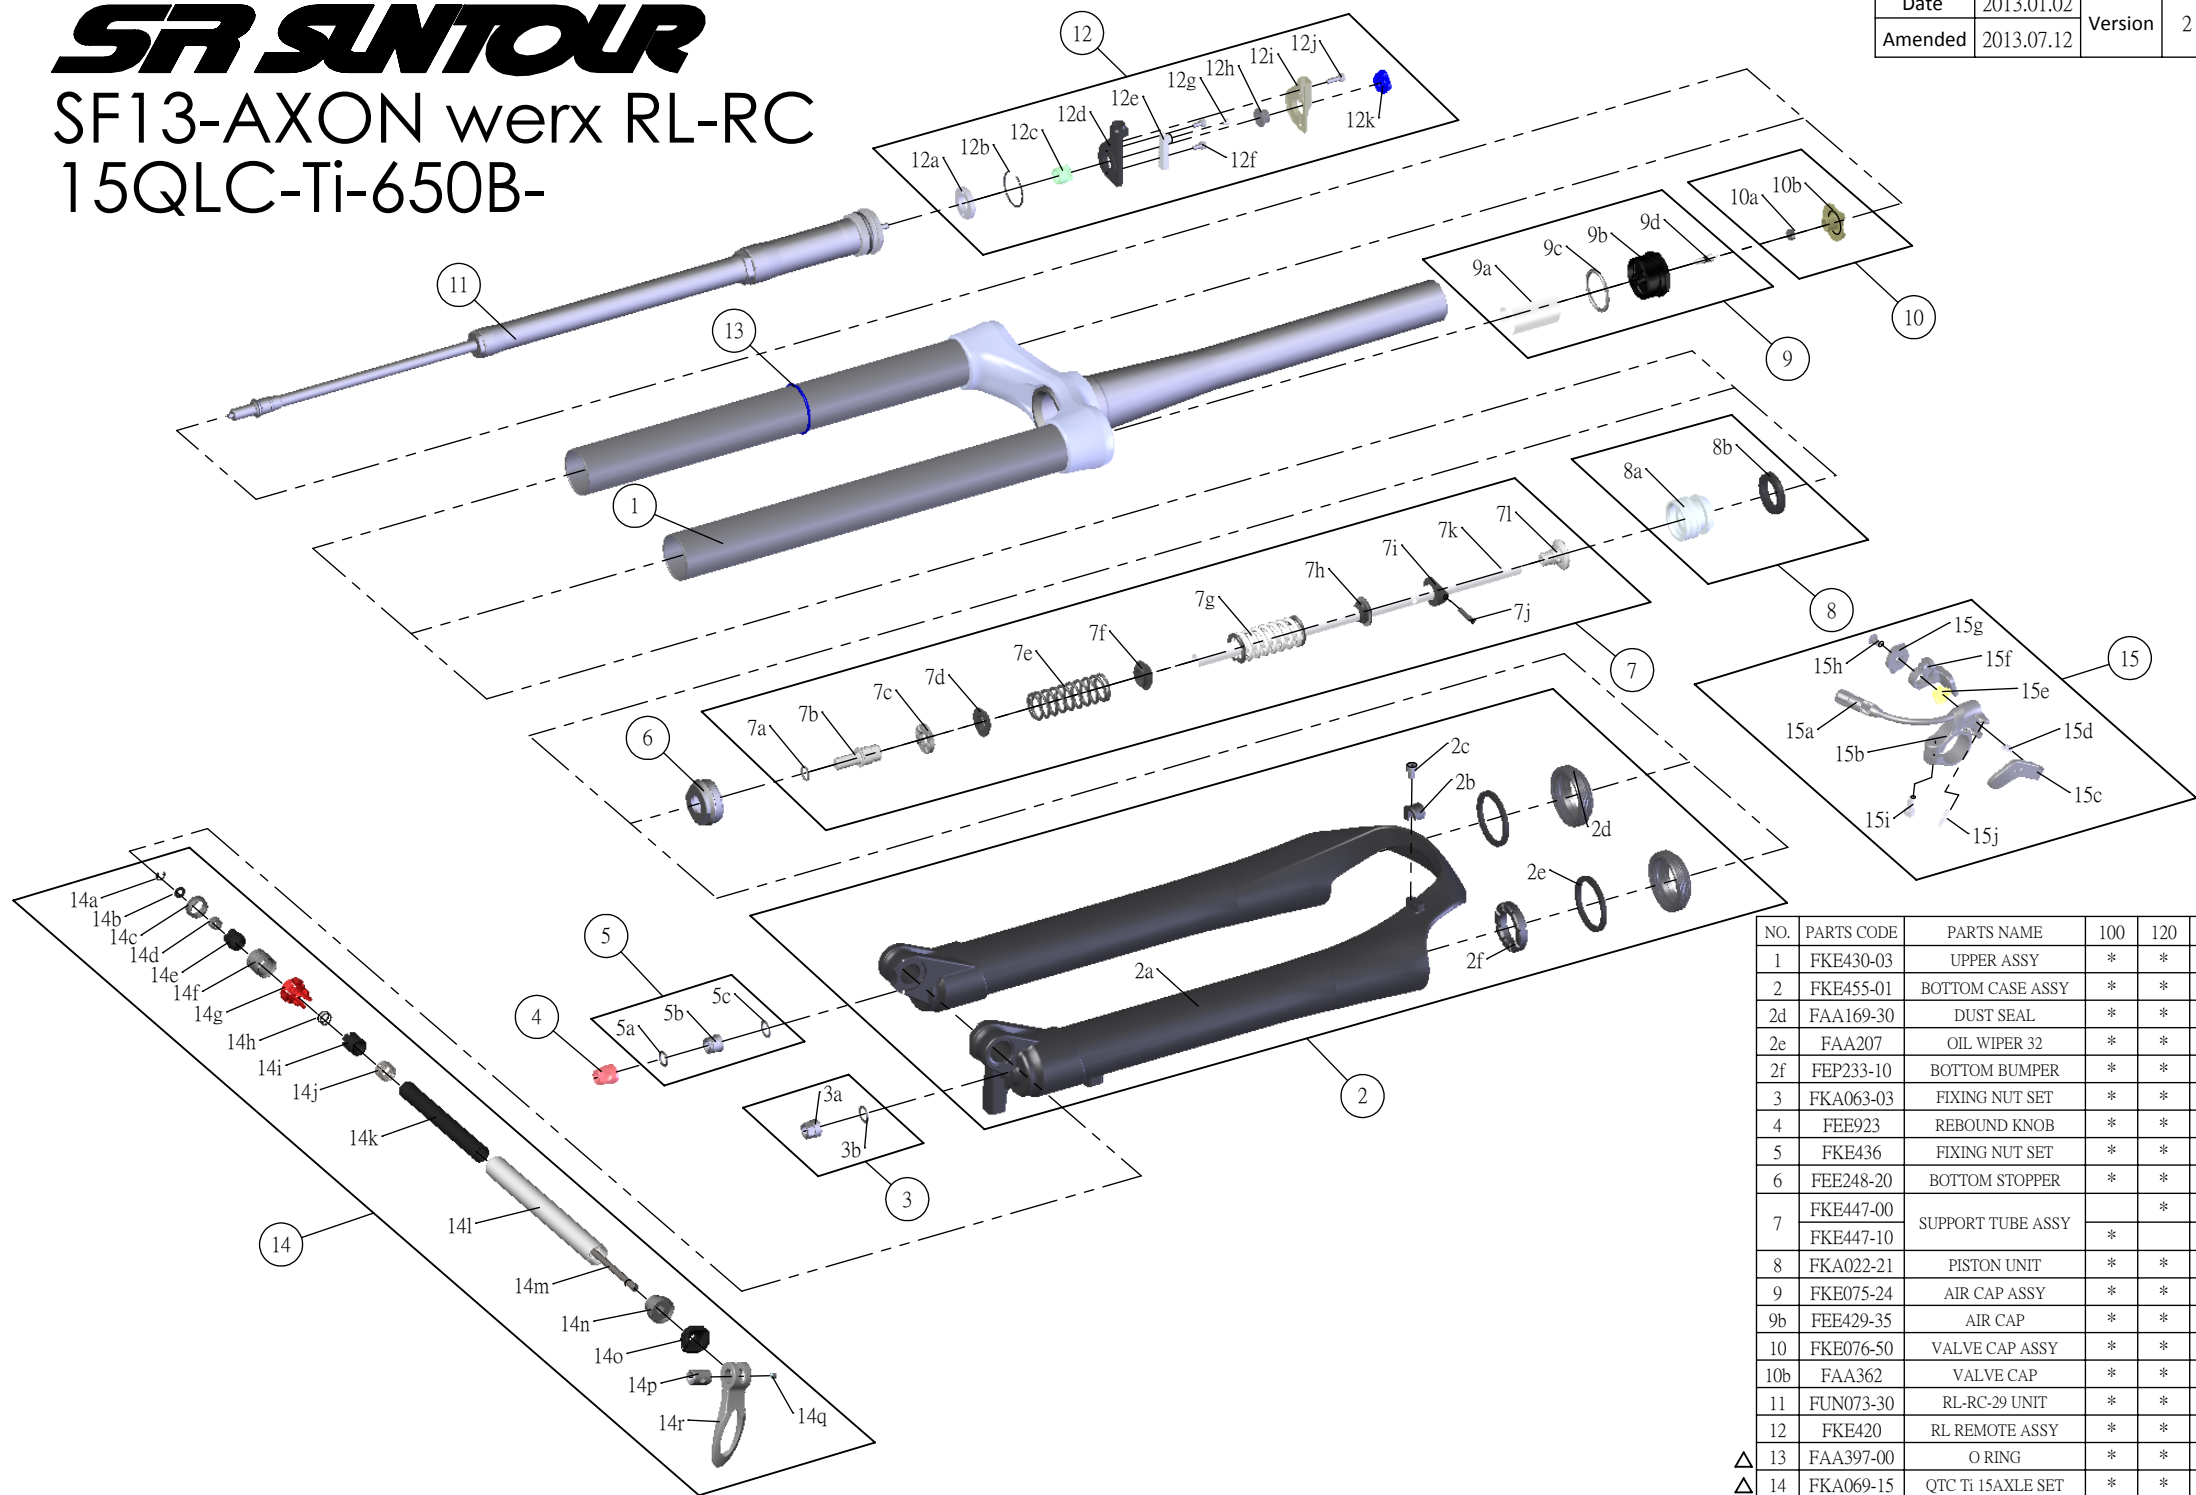

SR SUNTOUR

SF13-AXON werx RL-RC 15QLC-Ti-650B-

Date	2013.01.02	Version	2
Amended	2013.07.12		

NO.	PARTS CODE	PARTS NAME	100	120	QT
1	FKE430-03	UPPER ASSY	*	*	1
2	FKE455-01	BOTTOM CASE ASSY	*	*	1
2d	FAA169-30	DUST SEAL	*	*	2
2e	FAA207	OIL WIPER 32	*	*	2
2f	FEP233-10	BOTTOM BUMPER	*	*	1
3	FKA063-03	FIXING NUT SET	*	*	1
4	FEE923	REBOUND KNOB	*	*	1
5	FKE436	FIXING NUT SET	*	*	1
6	FEE248-20	BOTTOM STOPPER	*	*	1
7	FKE447-00	SUPPORT TUBE ASSY		*	1
	FKE447-10		*		1
8	FKA022-21	PISTON UNIT	*	*	1
9	FKE075-24	AIR CAP ASSY	*	*	1
9b	FEE429-35	AIR CAP	*	*	1
10	FKE076-50	VALVE CAP ASSY	*	*	1
10b	FAA362	VALVE CAP	*	*	1
11	FUN073-30	RL-RC-29 UNIT	*	*	1
12	FKE420	RL REMOTE ASSY	*	*	1
△ 13	FAA397-00	O RING	*	*	1
△ 14	FKA069-15	QTC Ti 15AXLE SET	*	*	1
15	SL12SC-RLO	REMOTE LEVER ASSY	*	*	1