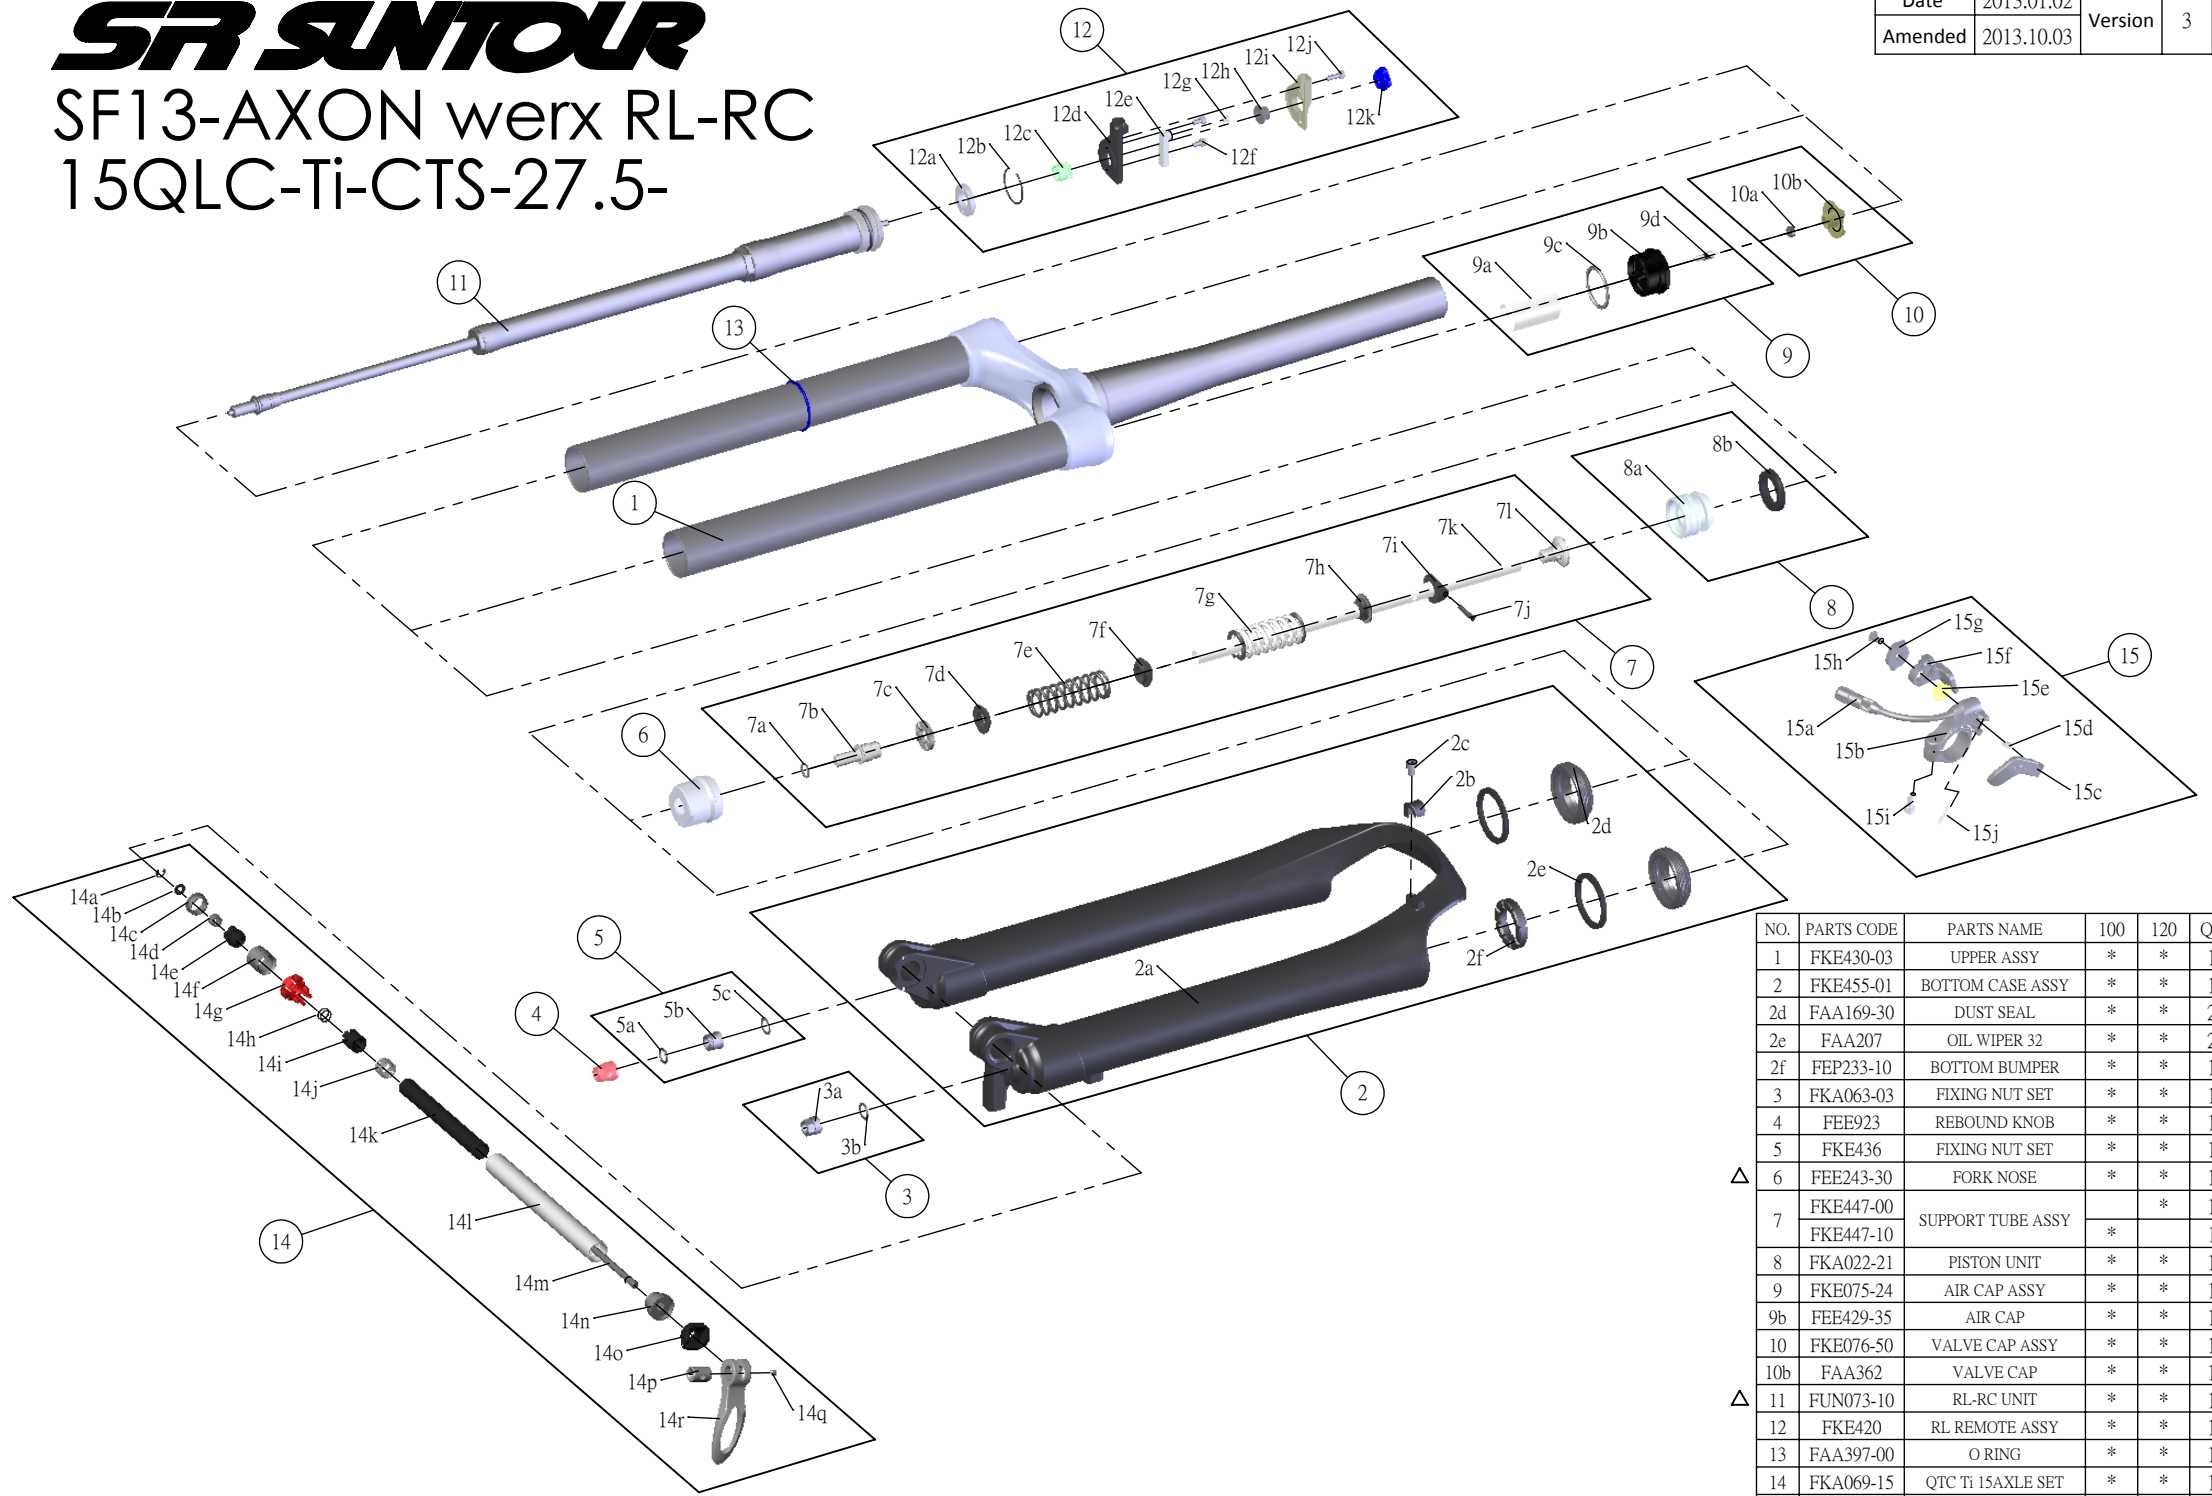

SUNTOUR

SF13-AXON werx RL-RC 15QLC-Ti-CTS-27.5-

Date	2013.01.02	Version	3
Amended	2013.10.03		

NO.	PARTS CODE	PARTS NAME	100	120	QT
1	FKE430-03	UPPER ASSY	*	*	1
2	FKE455-01	BOTTOM CASE ASSY	*	*	1
2d	FAA169-30	DUST SEAL	*	*	2
2e	FAA207	OIL WIPER 32	*	*	2
2f	FEP233-10	BOTTOM BUMPER	*	*	1
3	FKA063-03	FIXING NUT SET	*	*	1
4	FEE923	REBOUND KNOB	*	*	1
5	FKE436	FIXING NUT SET	*	*	1
△ 6	FEE243-30	FORK NOSE	*	*	1
7	FKE447-00	SUPPORT TUBE ASSY		*	1
	FKE447-10		*		1
8	FKA022-21	PISTON UNIT	*	*	1
9	FKE075-24	AIR CAP ASSY	*	*	1
9b	FEE429-35	AIR CAP	*	*	1
10	FKE076-50	VALVE CAP ASSY	*	*	1
10b	FAA362	VALVE CAP	*	*	1
△ 11	FUN073-10	RL-RC UNIT	*	*	1
12	FKE420	RL REMOTE ASSY	*	*	1
13	FAA397-00	O RING	*	*	1
14	FKA069-15	QTC Ti 15AXLE SET	*	*	1
15	SL12SC-RLO	REMOTE LEVER ASSY	*	*	1