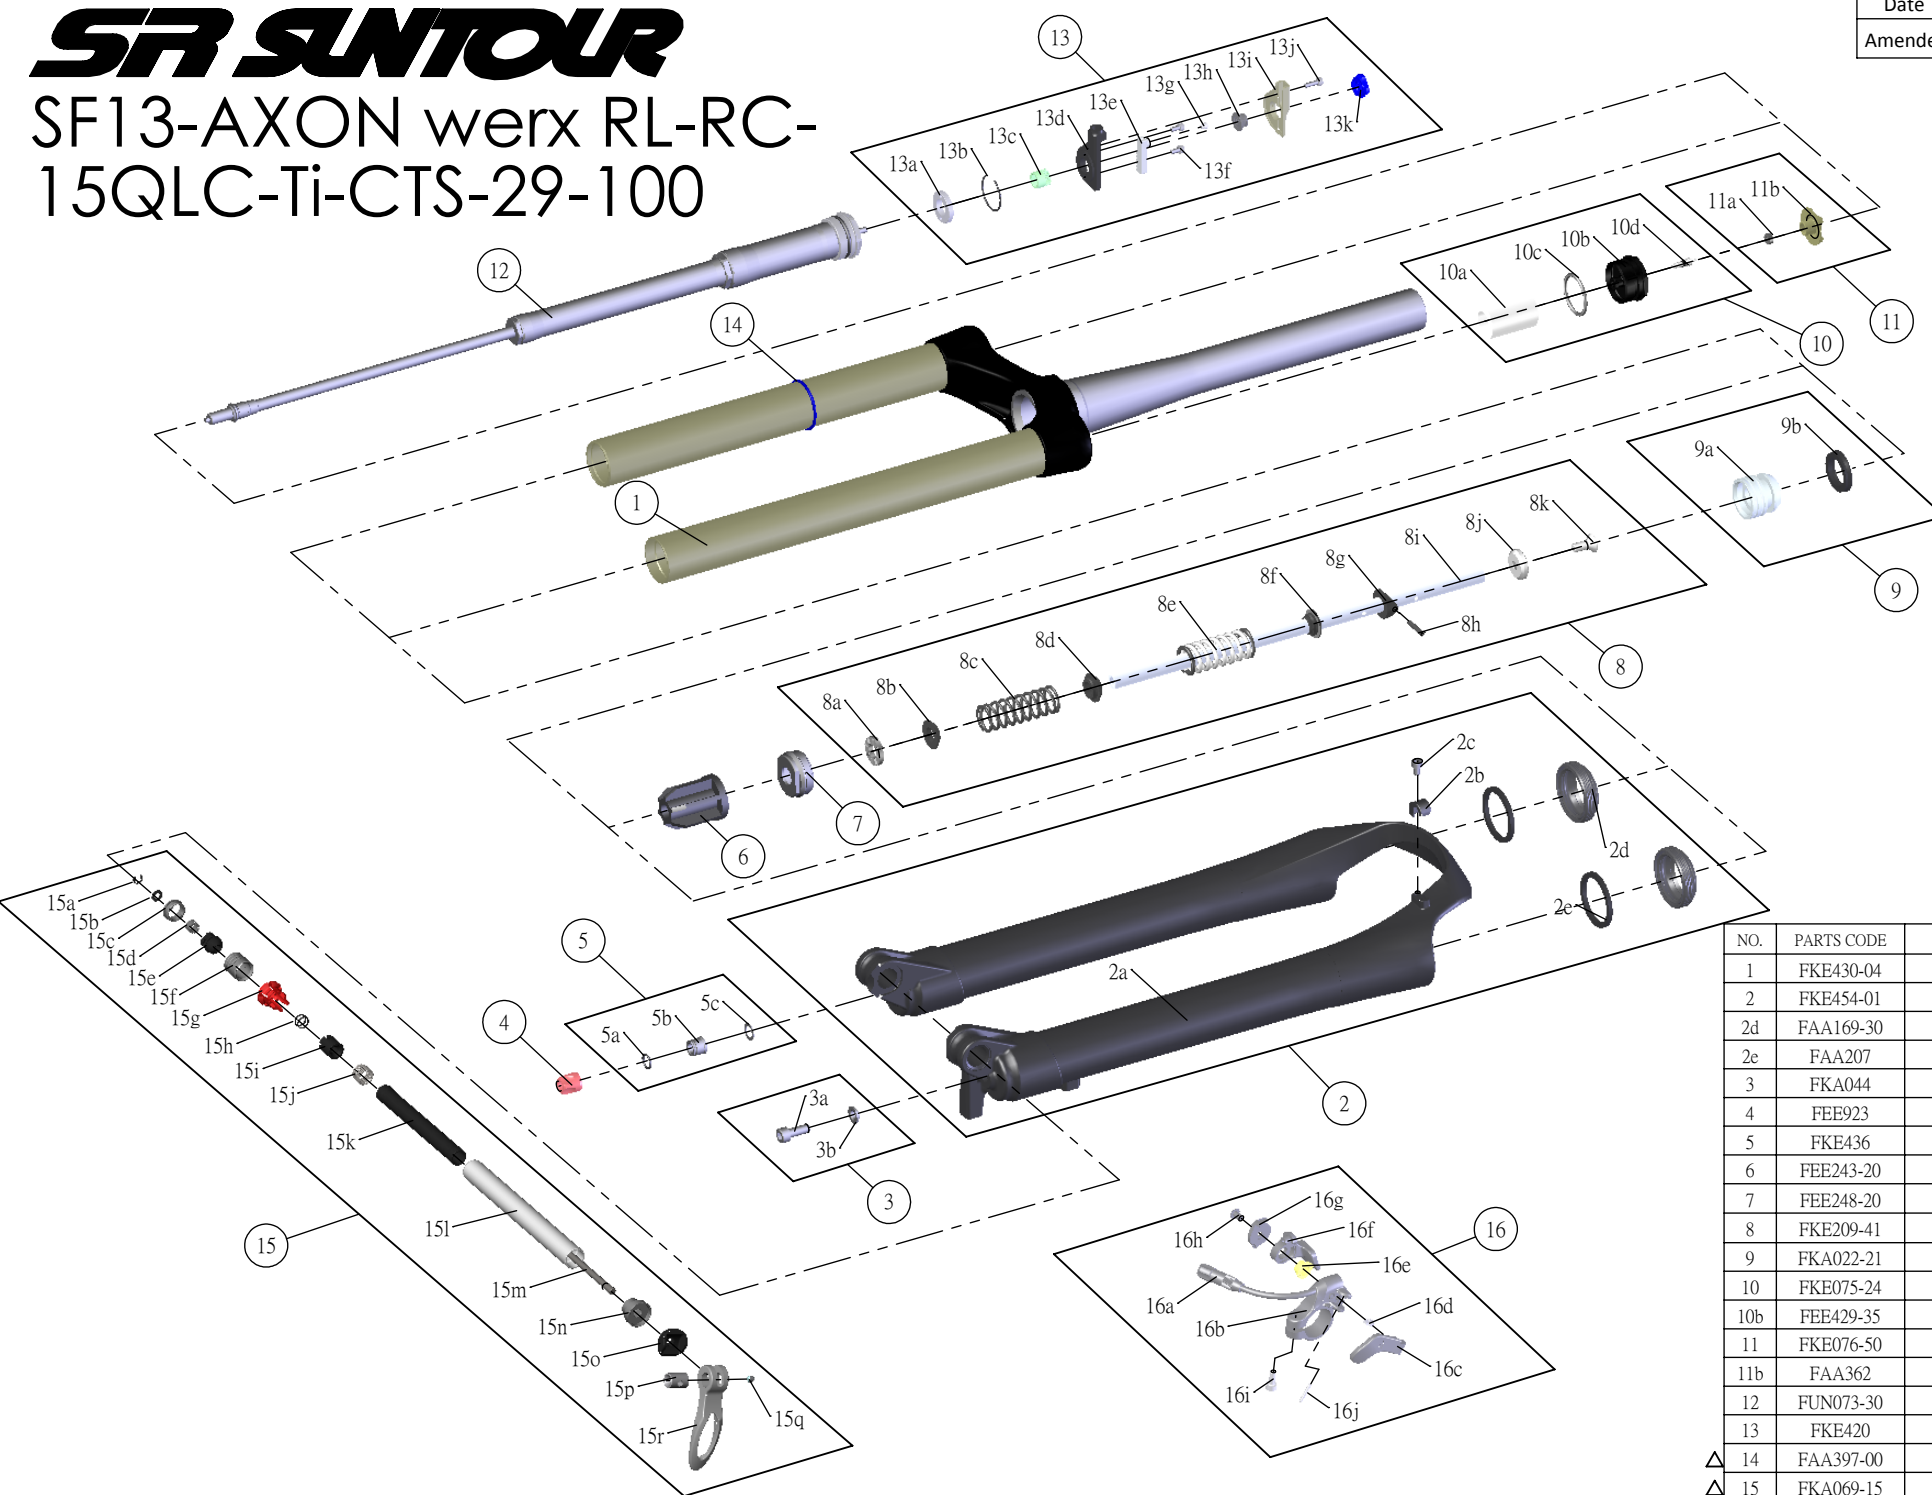

SUNTOUR

SF13-AXON werx RL-RC-15QLC-Ti-CTS-29-100

Date	2013.01.02	Version	2
Amended	2013.07.12		

NO.	PARTS CODE	PARTS NAME	100	QT
1	FKE430-04	UPPER ASSY	*	1
2	FKE454-01	BOTTOM CASE ASSY	*	1
2d	FAA169-30	DUST SEAL	*	2
2e	FAA207	OIL WIPER 32	*	2
3	FKA044	FIXING BOLT SET	*	1
4	FEE923	REBOUND KNOB	*	1
5	FKE436	FIXING NUT SET	*	1
6	FEE243-20	FORK NOSE	*	1
7	FEE248-20	BOTTOM STOPPER	*	1
8	FKE209-41	SUPPORT TUBE ASSY	*	1
9	FKA022-21	PISTON UNIT	*	1
10	FKE075-24	AIR CAP ASSY	*	1
10b	FEE429-35	AIR CAP	*	1
11	FKE076-50	VALVE CAP ASSY	*	1
11b	FAA362	VALVE CAP	*	1
12	FUN073-30	RL-RC-29 UNIT	*	1
13	FKE420	RL REMOTE ASSY	*	1
△ 14	FAA397-00	O RING	*	1
△ 15	FKA069-15	QTC Ti 15 AXLE SET	*	1
16	SL12SC-RLO	REMOTE LEVER ASSY	*	1