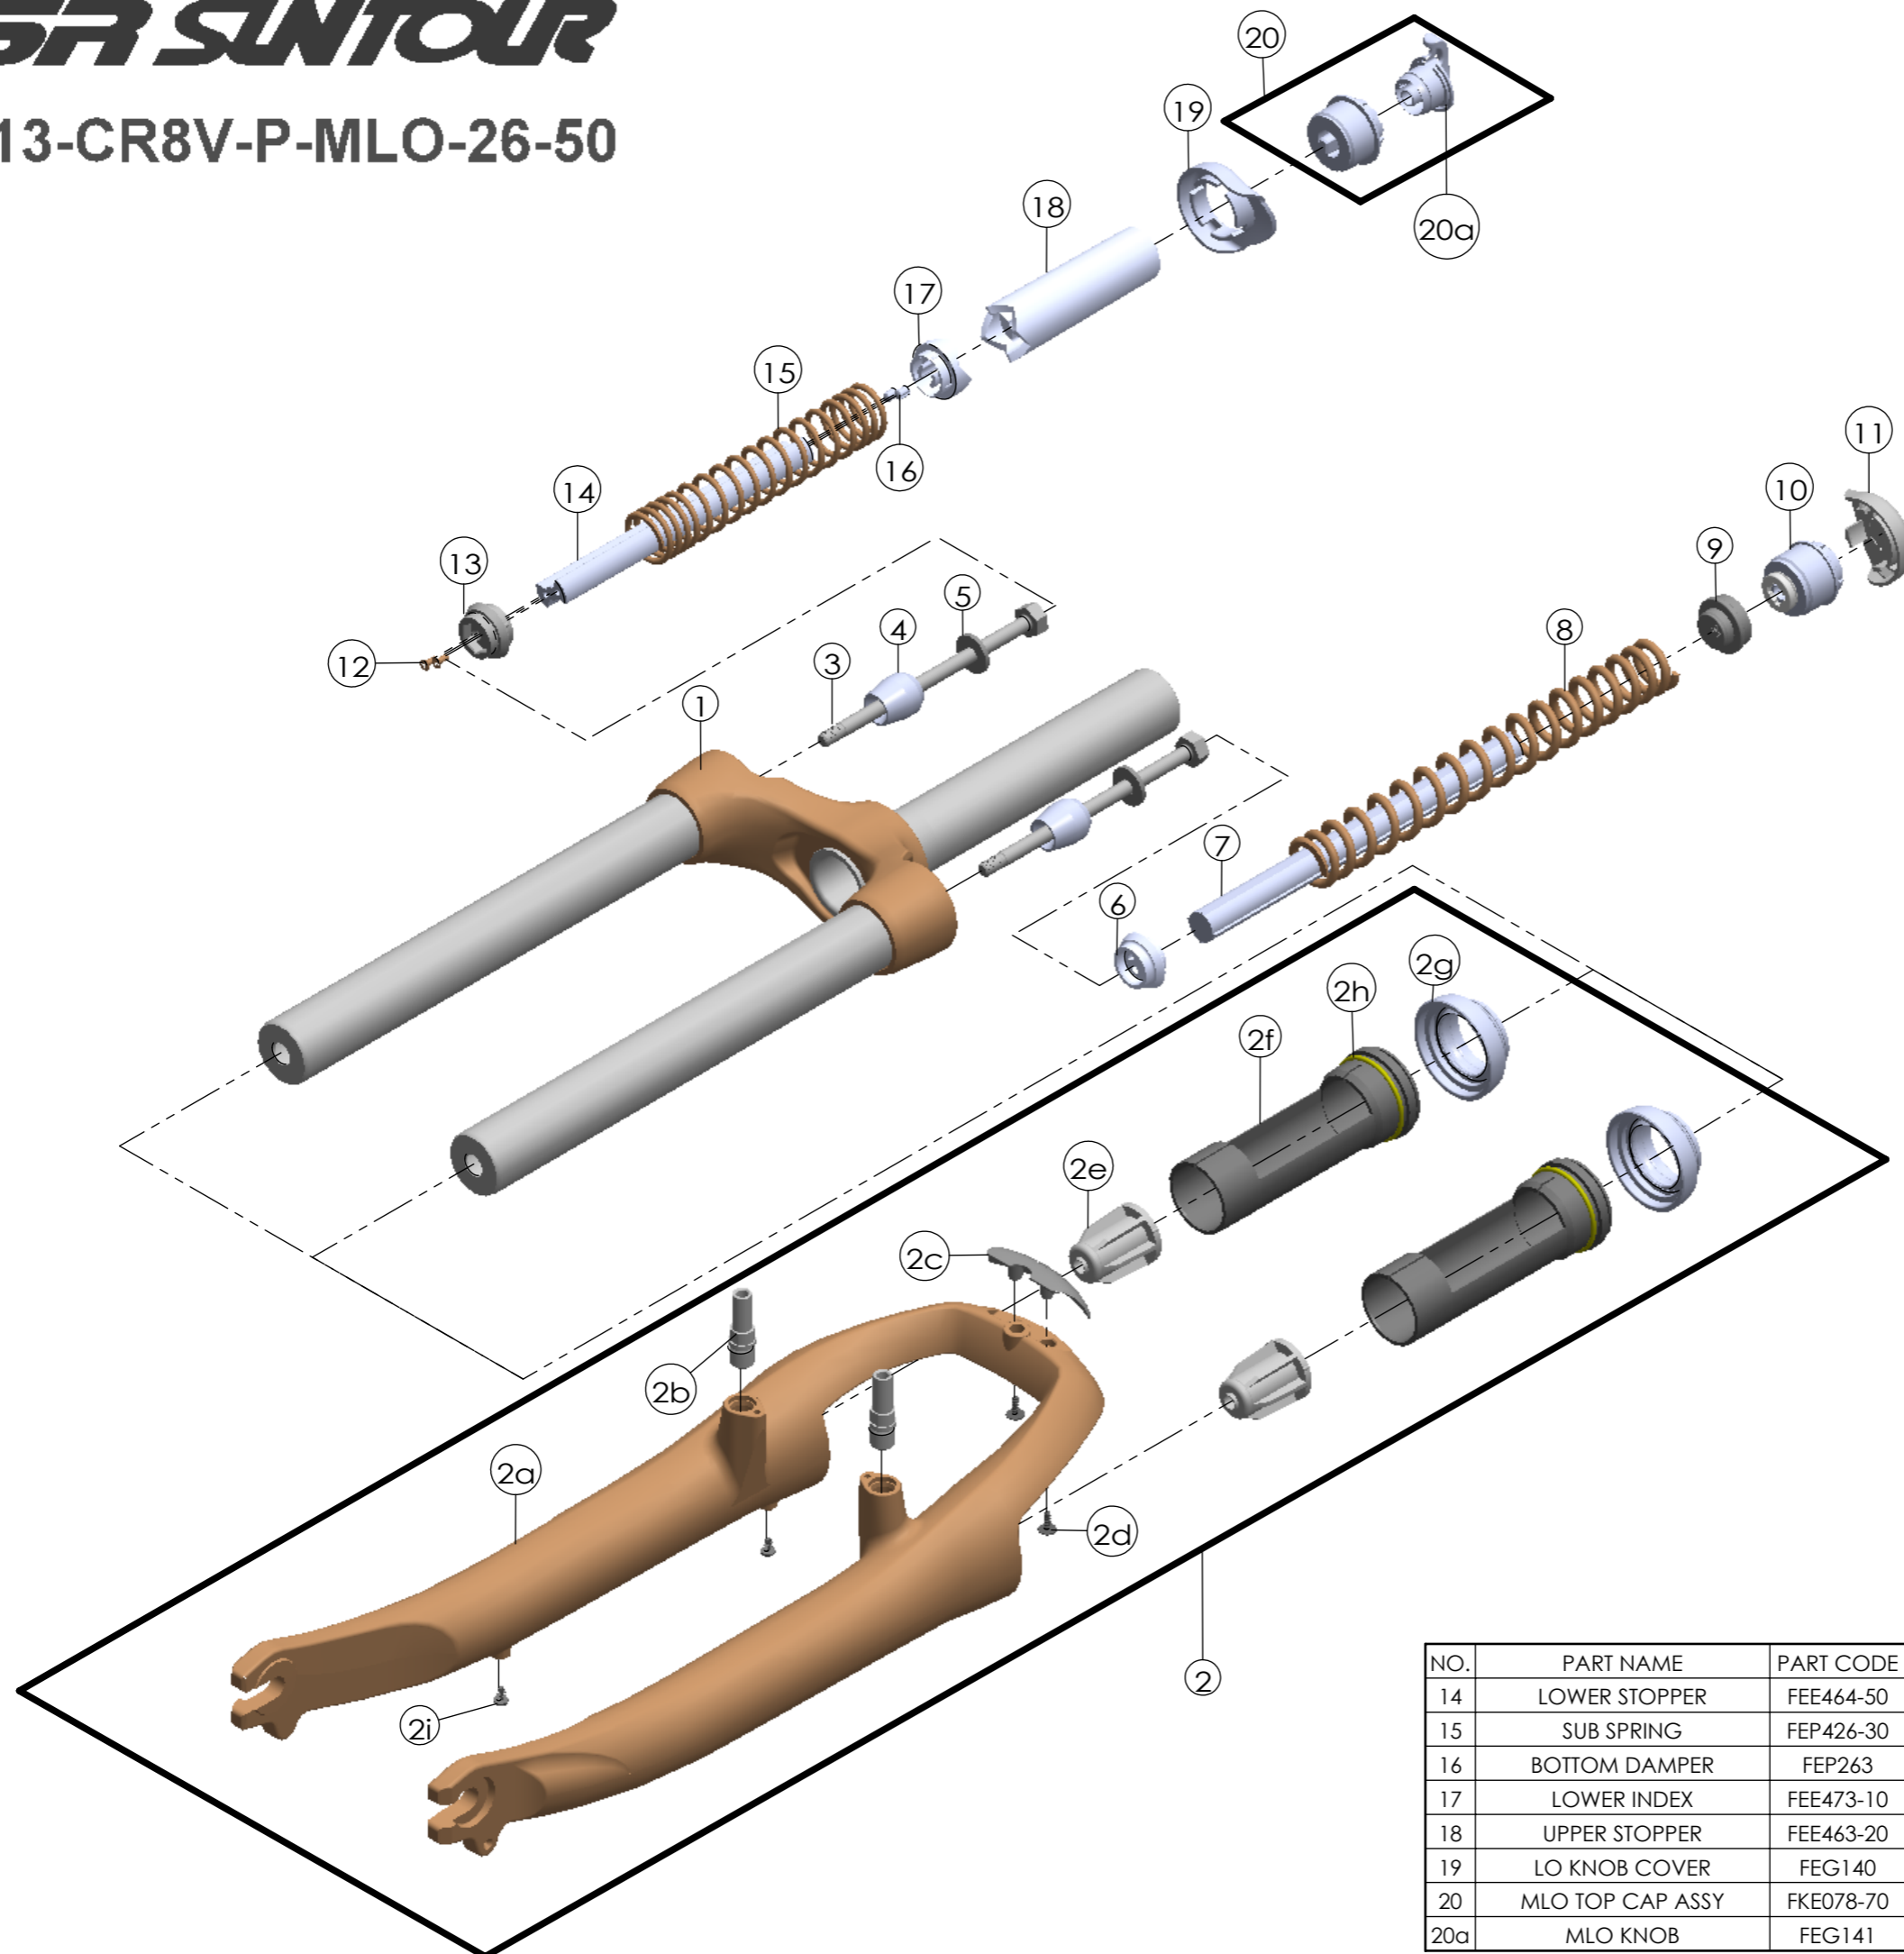

SUNTOUR

SF13-CR8V-P-MLO-26-50

Date	2013.5.13	Version	1
Amended			

NO.	PART NAME	PART CODE	QTY.
1	UPPER ASSY	FKZ022-08	1
2	BOTTOM CASE ASSY	FKE423-11	1
2a	BOTTOM CASE	FPB325	1
2b	CANTI BOSS	FSB241-16	2
2c	BRACE COVER	FEE602	1
2d	TAPPING SCREW	FSB114-10	2
2e	BOTTOM STOPPER	FEE503	2
2f	SLIDER SLEEVE	FEE789	2
2g	DUST SEAL	FAA129	2
2h	O RING	FAA192	2
2i	MOUNT CAP (M4)	FAA199-10	2
3	FIXING BOLT	FSB109-10	2
4	REBOUND RUBBER	FEP086-10	2
5	WASHER	FSW003	2
6	SPRING GUIDE	FEE468-10	1
7	DAMPER	FEP262-30	1
8	MAIN SPRING	FEP427-30	1
9	SPRING GUIDE	FEE467-10	1
10	ADJUST CAP	FKE213-00	1
11	PRELOAD COVER	FEG139	1
12	S BOLT	FSB108	2
13	SPRING STOPPER	FEE466-10	1

NO.	PART NAME	PART CODE	QTY.
14	LOWER STOPPER	FEE464-50	1
15	SUB SPRING	FEP426-30	1
16	BOTTOM DAMPER	FEP263	2
17	LOWER INDEX	FEE473-10	1
18	UPPER STOPPER	FEE463-20	1
19	LO KNOB COVER	FEG140	1
20	MLO TOP CAP ASSY	FKE078-70	1
20a	MLO KNOB	FEG141	1